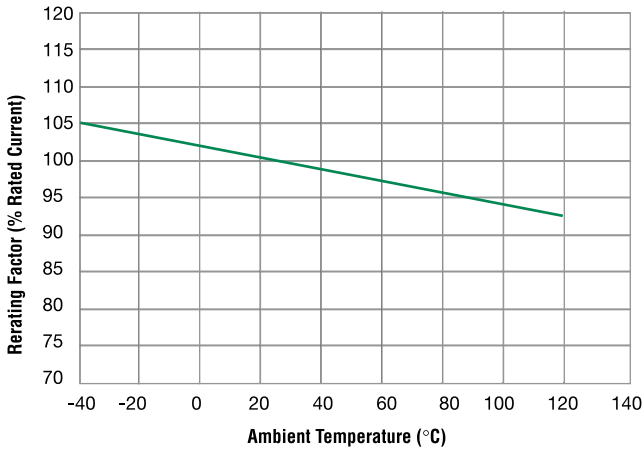

MEGA Fuse Series Temperature Rerating Curve