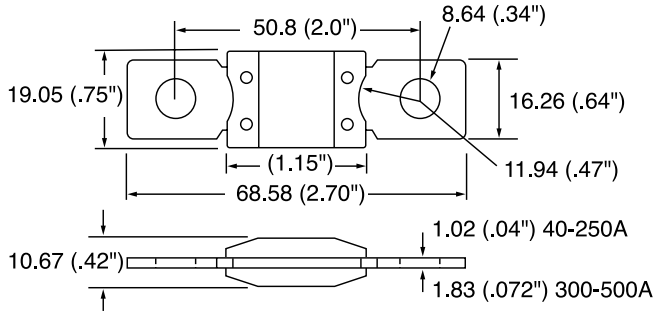

MEGA® Fuse Rated 32V

Dimensions in mm / Maße in mm