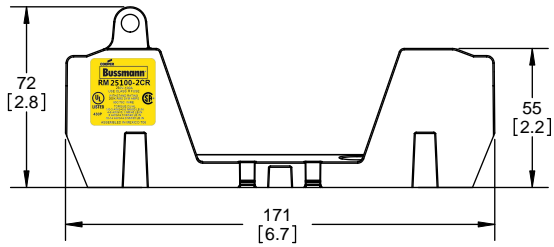

SCALE: 1:1 SIZE: A3 SHEET: 3 OF 14

DESIGN UNITS: METRIC (mm)
UNLESS OTHERWISE SPECIFIED
[INCHES]

THIRD ANGLE PROJECTION

RM25100-2CR

**RM25100-2CR
WITH CVR-RH-25100 INSTALLED**

**RM25100-2CR
WITH CVRI-RH-25100 INSTALLED**