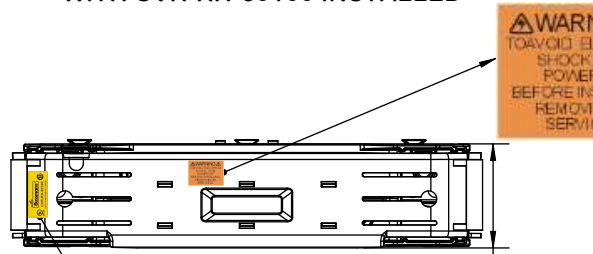

TITLE: **Class R fuse holder-CUST-250V**

SCALE: 1:1 SIZE: A3 SHEET: 14 OF 14

REVISIONS			DATE	ECN	BY
REV	ZONE	DESCRIPTION			

RM60100-1CR

RM60100-1CR WITH CVR-RH-60100 INSTALLED

RM60100-1CR WITH CVRI-RH-60100 INSTALLED