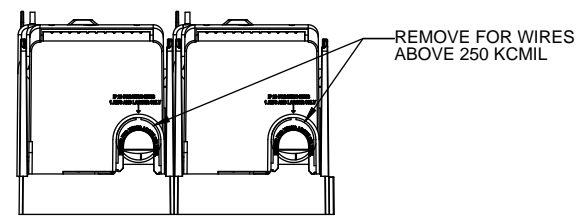

THIRD ANGLE PROJECTION

RM25400-2CR

**RM25400-2CR
WITH CVR-RH-25400 INSTALLED**

**RM25400-2CR
WITH CVRI-RH-25400 INSTALLED**

COOPER Bussmann
St. Louis MO 63178

TITLE:
Class R fuse holder-CUST-250V

SCALE: 1:1 SIZE: A3 SHEET: 10 OF 14