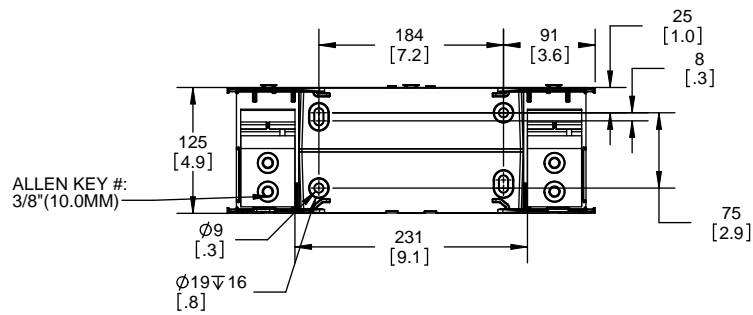

RM60600-1CR