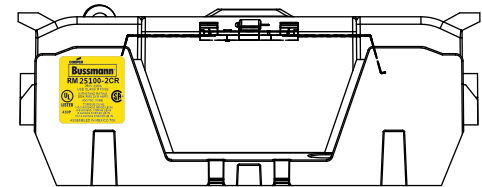

SCALE: 1:1 SIZE: A3 SHEET: 3 OF 14

DESIGN UNITS: METRIC (mm)
UNLESS OTHERWISE SPECIFIED
[INCHES]

THIRD ANGLE PROJECTION

RM25100-2CR

**RM25100-2CR
WITH CVR-RH-25100 INSTALLED**

**RM25100-2CR
WITH CVRI-RH-25100 INSTALLED**