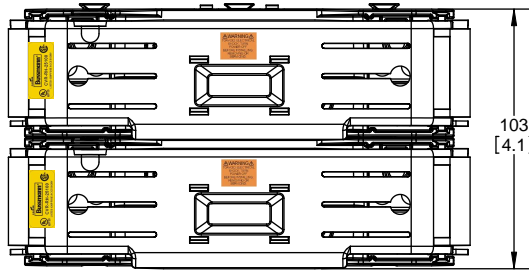

SCALE: 1:1 SIZE: A3 SHEET: 3 OF 14

DESIGN UNITS: METRIC (mm)
UNLESS OTHERWISE SPECIFIED
[INCHES]

THIRD ANGLE PROJECTION

RM25100-2CR

**RM25100-2CR
WITH CVR-RH-25100 INSTALLED**

**RM25100-2CR
WITH CVRI-RH-25100 INSTALLED**