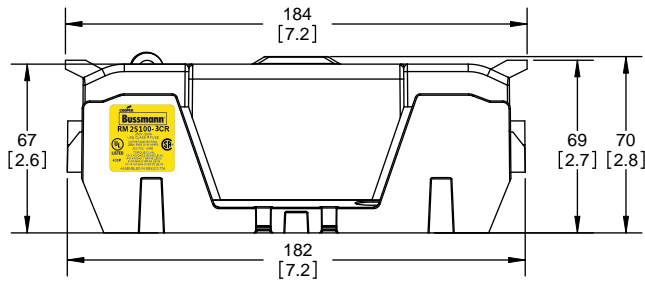

**RM25100-3CR
WITH CVRI-RH-25100 INSTALLED**

COOPER Bussmann
St. Louis MO 63178

Class R fuse holder-CUST-250V

SCALE: 1:1   SIZE: A3   SHEET: 5 OF 14