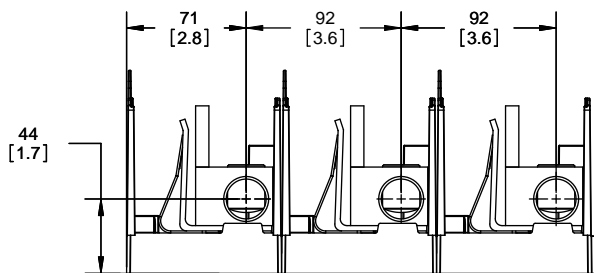

DESIGN UNITS: METRIC (mm)
UNLESS OTHERWISE SPECIFIED [INCHES]

THIRD ANGLE PROJECTION

RM25400-3CR

**RM25400-3CR
WITH CVR-RH-25400 INSTALLED**

**RM25400-3CR
WITH CVRI-RH-25400 INSTALLED**

COOPER Bussmann
St. Louis MO 63178