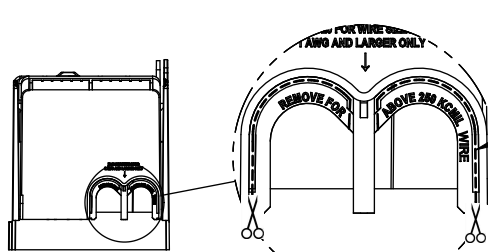

COOPER Bussmann
RM 25600-1CR
250V-600A
USE CLASS R FUSE
WITHSTAND RATING 200K RMS SYM AMPS

WIRE SIZE	CUT TORQUE	AL TORQUE
600 KCMIL	87 NM / 620 IN-LBS	
DUAL 304 AWG	37 NM/600 IN-LBS	33.9 NM/300 IN-LBS
100 KCMIL	51 NM/450 IN-LBS	

UL LISTED 430P SA ASSEMBLED IN MEXICO T06