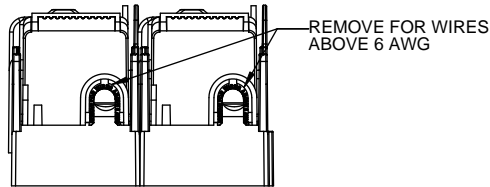

**RM25100-2CR
WITH CVRI-RH-25100 INSTALLED**

COOPER Bussmann
St. Louis MO 63178

Class R fuse holder-CUST-250V

SCALE: 1:1   SIZE: A3   SHEET: 4 OF 14