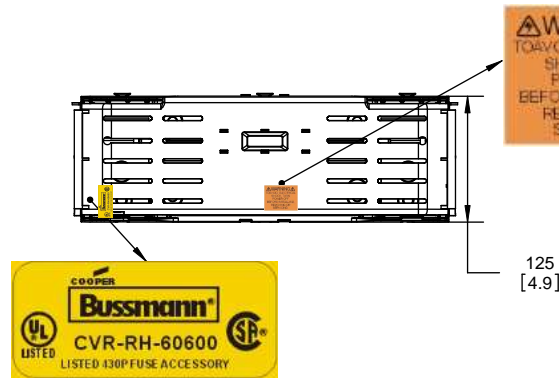

RM60600-1CR WITH CVR-RH-60600 INSTALLED