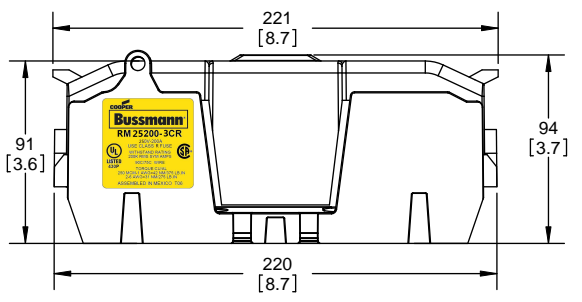

DESIGN UNITS: METRIC (mm)
UNLESS OTHERWISE SPECIFIED [INCHES]

THIRD ANGLE PROJECTION

RM25200-3CR

**RM25200-3CR
WITH CVR-RH-25200 INSTALLED**

**RM25200-3CR
WITH CVRI-RH-25200 INSTALLED**

ALLEN KEY #:
3/8" (10.0MM)