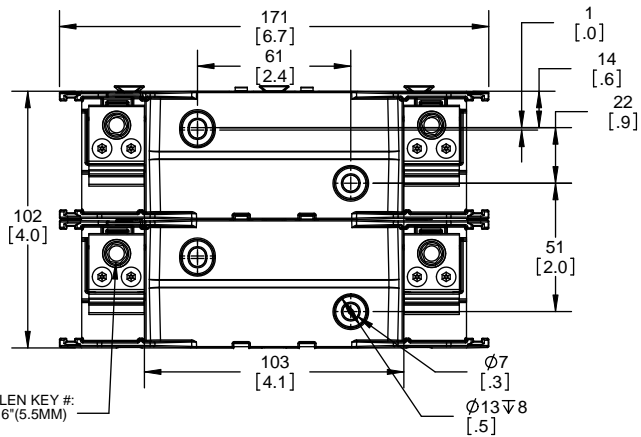

DESIGN UNITS: METRIC (mm)
UNLESS OTHERWISE SPECIFIED
[INCHES]

THIRD ANGLE PROJECTION

RM25100-2CR