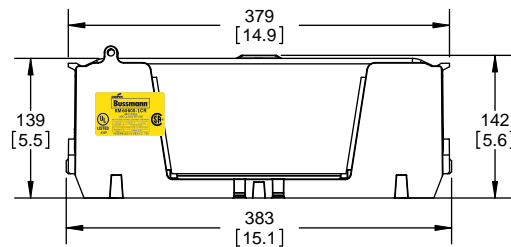

RM60600-1CR WITH CVRI-RH-60600 INSTALLED