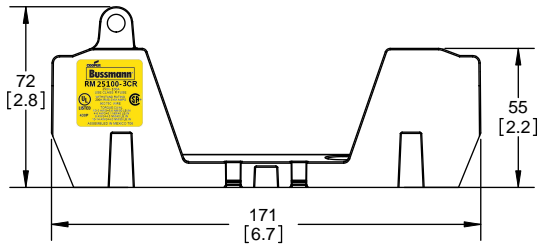

**RM25100-3CR
WITH CVRI-RH-25100 INSTALLED**

COOPER Bussmann
St. Louis MO 63178

Class R fuse holder-CUST-250V

SCALE: 1:1   SIZE: A3   SHEET: 5 OF 14