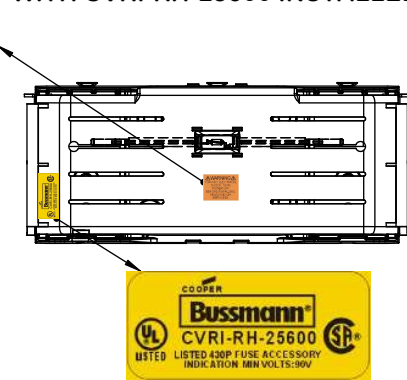

TITLE:
Class R fuse holder-CUST-250V

SCALE: 1:1 SIZE: A3 SHEET: 11 OF 14

DESIGN UNITS: METRIC (mm) UNLESS OTHERWISE SPECIFIED
 THIRD ANGLE PROJECTION

RM25600-1CR

RM25600-1CR WITH CVR-RH-25600 INSTALLED

RM25600-1CR WITH CVRI-RH-25600 INSTALLED