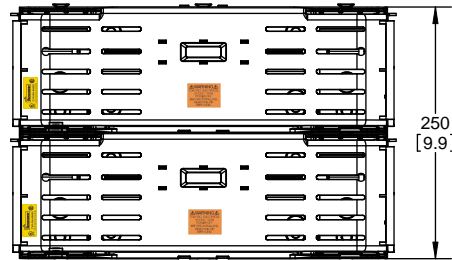

RM60600-2CR WITH CVR-RH-60600 INSTALLED