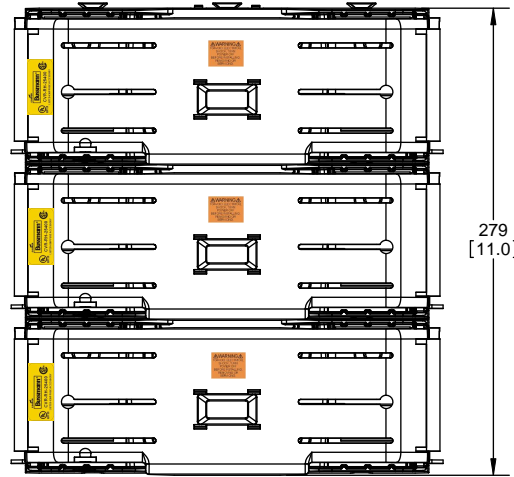

DESIGN UNITS: METRIC (mm)
UNLESS OTHERWISE SPECIFIED [INCHES]

THIRD ANGLE PROJECTION

RM25400-3CR

**RM25400-3CR
WITH CVR-RH-25400 INSTALLED**

**RM25400-3CR
WITH CVRI-RH-25400 INSTALLED**

COOPER Bussmann
St. Louis MO 63178