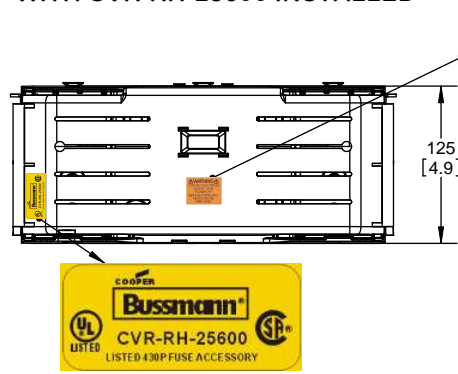

TITLE:
Class R fuse holder-CUST-250V

SCALE: 1:1 SIZE: A3 SHEET: 11 OF 14

DESIGN UNITS: METRIC (mm) UNLESS OTHERWISE SPECIFIED
 THIRD ANGLE PROJECTION

RM25600-1CR

RM25600-1CR WITH CVR-RH-25600 INSTALLED

RM25600-1CR WITH CVRI-RH-25600 INSTALLED