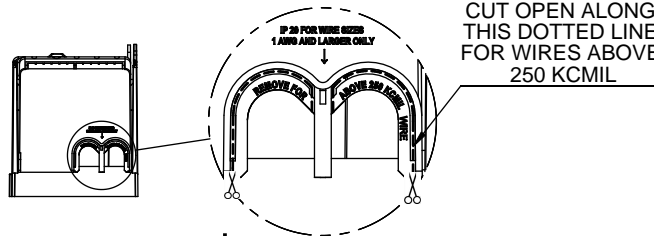

CVR-RH-60600

CVRI-RH-60600

COOPER Bussmann
St. Louis MO 63178

TITLE: **Class R fuse holder-CUST-600V**

SCALE: 1:5 SIZE: A3 SHEET: 10 OF 12