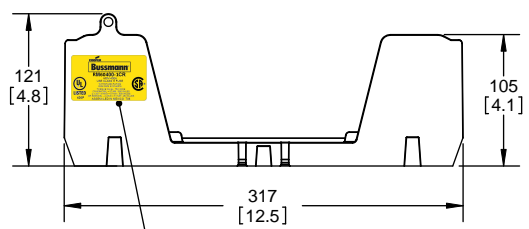

TITLE: **Class R fuse holder-CUST-600V**

SCALE: 1:1 SIZE: A3 SHEET: 6 OF 12

RM60400-1CR

RM60400-1CR WITH CVR-RH-60400 INSTALLED

RM60400-1CR WITH CVRI-RH-60400 INSTALLED

COOPER Bussmann RM60400-1CR
600V-400A
USE CLASS R FUSE
WITHSTAND RATING
200K RMS SYM AMPS
TORQUE CU/AL 75C WIRE
CR 600KCMIL = 57 NM / 500 IN-LBS
2 x 3/0 - 4 AWG = 57 NM / 500 IN-LBS
CR 500KCMIL - 4 AWG = 51 NM / 450 IN-LBS
ASSEMBLED IN MEXICO T06