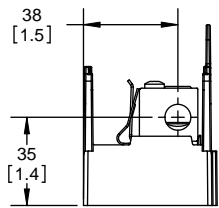

RM25100-1CR

ALLEN KEY #: 3/16" (5.5MM)

RM25100-1CR WITH CVR-RH-25100 INSTALLED

RM25100-1CR WITH CVRI-RH-25100 INSTALLED

CVR-RH-25100

CVRI-RH-25100

COOPER Bussmann
St. Louis MO 63178

TITLE: **Class R fuse holder-CUST-250V**

SCALE: 1:1 SIZE: A3 SHEET: 3 OF 14

DESIGN UNITS: METRIC (mm)
UNLESS OTHERWISE SPECIFIED
[INCHES]

THIRD ANGLE PROJECTION

RM25100-2CR

**RM25100-2CR
WITH CVR-RH-25100 INSTALLED**

**RM25100-2CR
WITH CVRI-RH-25100 INSTALLED**