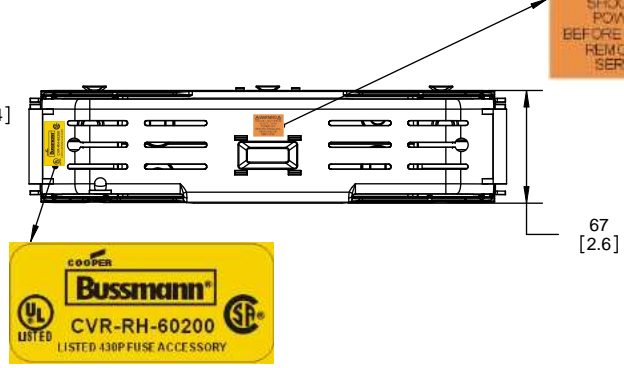

REVISIONS			DATE	ECN	BY
REV	ZONE	DESCRIPTION			

RM60200-1CR

RM60200-1CR WITH CVR-RH-60200 INSTALLED

RM60200-1CR WITH CVRI-RH-60200 INSTALLED