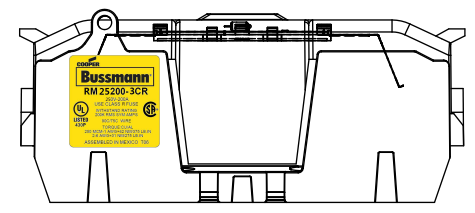

DESIGN UNITS: METRIC (mm)
UNLESS OTHERWISE SPECIFIED [INCHES]

THIRD ANGLE PROJECTION

RM25200-3CR

**RM25200-3CR
WITH CVR-RH-25200 INSTALLED**

**RM25200-3CR
WITH CVRI-RH-25200 INSTALLED**

ALLEN KEY #:
3/8" (10.0MM)