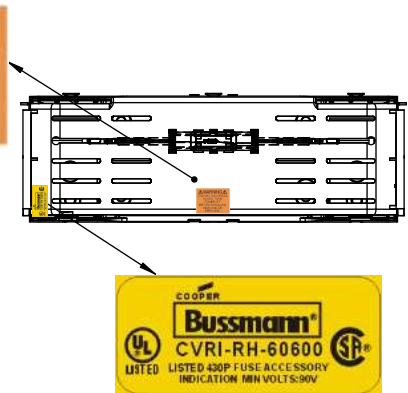

TITLE:
Class R fuse holder-CUST-600V

SCALE: 1:1 SIZE: A3 SHEET: 9 OF 12

RM60600-1CR

RM60600-1CR WITH CVR-RH-60600 INSTALLED

RM60600-1CR WITH CVRI-RH-60600 INSTALLED

CVR-RH-60600

CVRI-RH-60600

COOPER Bussmann
St. Louis MO 63178