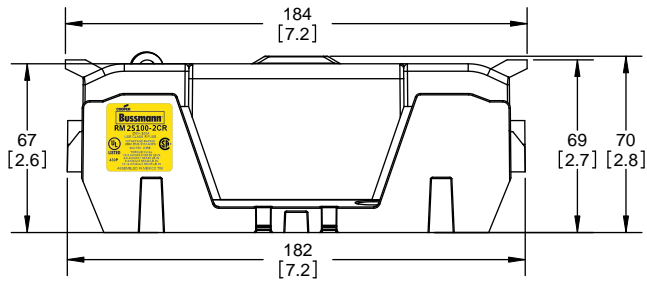

SCALE: 1:1 SIZE: A3 SHEET: 3 OF 14

DESIGN UNITS: METRIC (mm)
UNLESS OTHERWISE SPECIFIED
[INCHES]

THIRD ANGLE PROJECTION

RM25100-2CR

**RM25100-2CR
WITH CVR-RH-25100 INSTALLED**

**RM25100-2CR
WITH CVRI-RH-25100 INSTALLED**