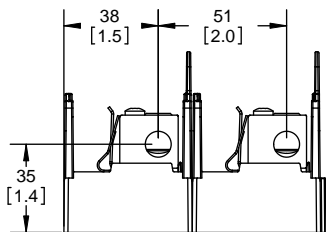

SCALE: 1:1 SIZE: A3 SHEET: 3 OF 14

DESIGN UNITS: METRIC (mm)
UNLESS OTHERWISE SPECIFIED
[INCHES]

THIRD ANGLE PROJECTION

RM25100-2CR

**RM25100-2CR
WITH CVR-RH-25100 INSTALLED**

**RM25100-2CR
WITH CVRI-RH-25100 INSTALLED**