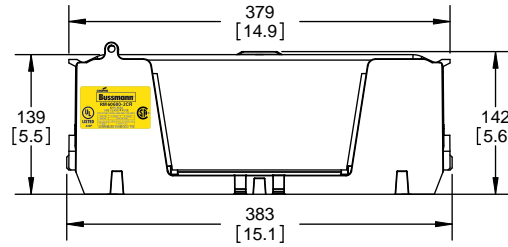

TITLE: **Class R fuse holder-CUST-600V**

SCALE: 1:5 SIZE: A3 SHEET: 10 OF 12

RM60600-2CR

RM60600-2CR WITH CVR-RH-60600 INSTALLED

RM60600-2CR WITH CVRI-RH-60600 INSTALLED

COOPER Bussmann
St. Louis MO 63178

TITLE:
Class R fuse holder-CUST-600V