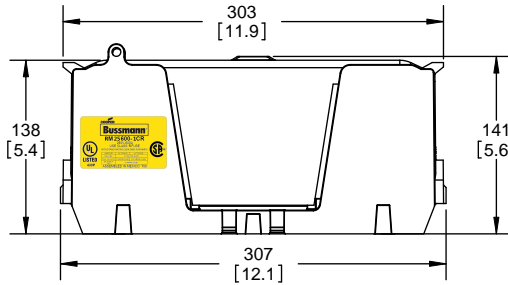

RM25600-1CR WITH CVRI-RH-25600 INSTALLED