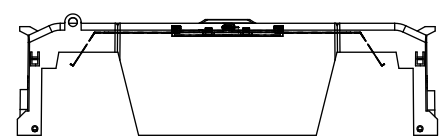

CVRI-RH-60400

CUT OPEN ALONG THIS DOTTED LINE FOR WIRES ABOVE 250 KCMIL

COOPER Bussmann
St. Louis MO 63178

TITLE:
Class R fuse holder-CUST-600V

SCALE: 1:1 SIZE: A3 SHEET: 7 OF 12