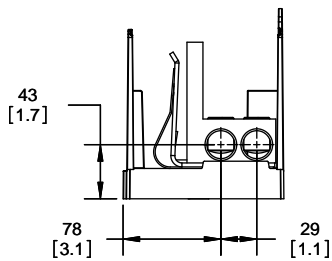

Class R Fuseblocks Catalog Data

Catalog Number	Covers		Voltage	Current	Number of Poles	Label
	Class R	w/o Indication				
RM25100-1CR	CVR-RH-25100	CVRI-RH-25100	250	100	1	RM25100-1CR
RM25100-2CR					2	RM25100-2CR
RM25100-3CR					3	RM25100-3CR
RM25200-1CR	CVR-RH-25200	CVRI-RH-25200		200	1	RM25200-1CR
RM25200-2CR					2	RM25200-2CR
RM25200-3CR					3	RM25200-3CR
RM25400-1CR	CVR-RH-25400	CVRI-RH-25400		400	1	RM25400-1CR
RM25400-2CR					2	RM25400-2CR
RM25400-3CR					3	RM25400-3CR
RM25600-1CR	CVR-RH-25600	CVRI-RH-25600		600	1	RM25600-1CR
RM25600-2CR					2	RM25600-2CR
RM25600-3CR					3	RM25600-3CR

Catalog Number	Covers		Voltage	Current	Number of Poles	Label
	Class R	w/o Indication				
RM60100-1CR	CVR-RH-60100	CVRI-RH-60100	600	100	1	RM60100-1CR
RM60100-2CR					2	RM60100-2CR
RM60100-3CR					3	RM60100-3CR
RM60200-1CR	CVR-RH-60200	CVRI-RH-60200		200	1	RM60200-1CR
RM60200-2CR					2	RM60200-2CR
RM60200-3CR					3	RM60200-3CR
RM60400-1CR	CVR-RH-60400	CVRI-RH-60400		400	1	RM60400-1CR
RM60400-2CR					2	RM60400-2CR
RM60400-3CR					3	RM60400-3CR
RM60600-1CR	CVR-RH-60600	CVRI-RH-60600		600	1	RM60600-1CR
RM60600-2CR					2	RM60600-2CR
RM60600-3CR					3	RM60600-3CR

WIRE SIZE	CUT TORQUE	AL TORQUE
600 KCMIL	87 NM / 630 IN-LBS	
DUAL 304 AWG	37 NM/600 IN-LBS	33.9 NM/300 IN-LBS
100 KCMIL	51 NM/450 IN-LBS	

UL LISTED 430P SA
 ASSEMBLED IN MEXICO T06

COOPER Bussmann
 St. Louis MO 63178