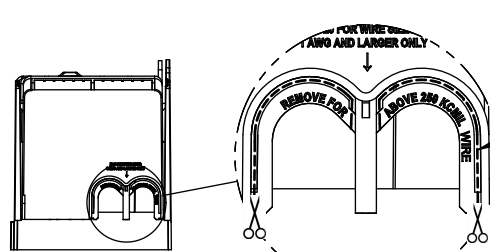

WIRE SIZE	CUT TORQUE	AL TORQUE
600 KCMIL	87 NM / 630 IN-LBS	
DUAL 304 AWG	37 NM/600 IN-LBS	33.9 NM/300 IN-LBS
100 KCMIL	51 NM/450 IN-LBS	

UL LISTED 430P SA
 ASSEMBLED IN MEXICO T06

COOPER Bussmann
 St. Louis MO 63178