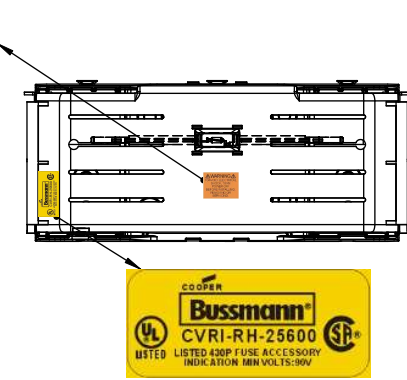

TITLE:
Class R fuse holder-CUST-250V

SCALE: 1:1 SIZE: A3 SHEET: 11 OF 14

DESIGN UNITS: METRIC (mm) UNLESS OTHERWISE SPECIFIED
 THIRD ANGLE PROJECTION

RM25600-1CR

RM25600-1CR WITH CVR-RH-25600 INSTALLED

RM25600-1CR WITH CVRI-RH-25600 INSTALLED