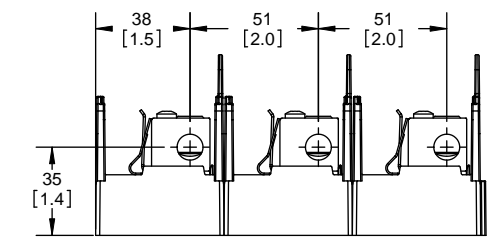

**RM25100-3CR
WITH CVRI-RH-25100 INSTALLED**

COOPER Bussmann
St. Louis MO 63178

TITLE:
Class R fuse holder-CUST-250V

SCALE: 1:1   SIZE: A3   SHEET: 5 OF 14