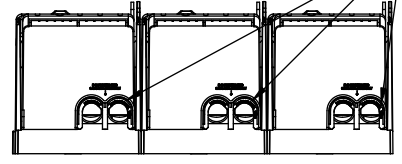

TITLE:
Class R fuse holder-CUST-600V

SCALE: 1:5 SIZE: A3 SHEET: 11 OF 12

REVISIONS				DATE	ECN	BY
REV	ZONE	DESCRIPTION				

RM60600-3CR

RM60600-3CR WITH CVR-RH-60600 INSTALLED

RM60600-3CR WITH CVRI-RH-60600 INSTALLED