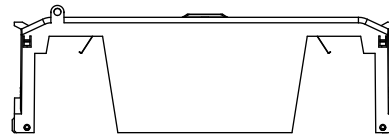

CVR-RH-60600