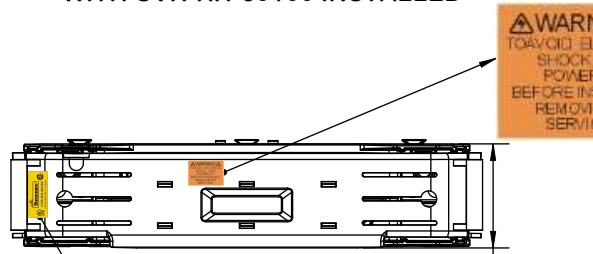

REVISIONS			DATE	ECN	BY
REV	ZONE	DESCRIPTION			

RM60100-1CR

RM60100-1CR WITH CVR-RH-60100 INSTALLED

RM60100-1CR WITH CVRI-RH-60100 INSTALLED