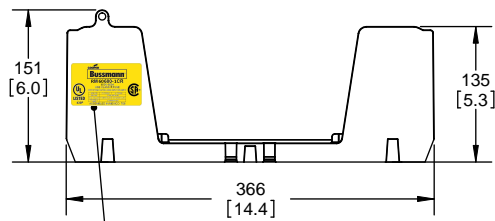

RM60600-1CR