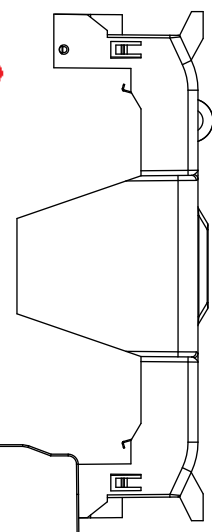

Class R Fuseblocks Catalog Data

Catalog Number	Covers		Voltage	Current	Number of Poles	Label
	Class R	w/o Indication				
RM25100-1CR	CVR-RH-25100	CVRI-RH-25100	250	100	1	RM25100-1CR
RM25100-2CR					2	RM25100-2CR
RM25100-3CR					3	RM25100-3CR
RM25200-1CR	CVR-RH-25200	CVRI-RH-25200		200	1	RM25200-1CR
RM25200-2CR					2	RM25200-2CR
RM25200-3CR					3	RM25200-3CR
RM25400-1CR	CVR-RH-25400	CVRI-RH-25400		400	1	RM25400-1CR
RM25400-2CR					2	RM25400-2CR
RM25400-3CR					3	RM25400-3CR
RM25600-1CR	CVR-RH-25600	CVRI-RH-25600		600	1	RM25600-1CR
RM25600-2CR					2	RM25600-2CR
RM25600-3CR					3	RM25600-3CR

Catalog Number	Covers		Voltage	Current	Number of Poles	Label
	Class R	w/o Indication				
RM60100-1CR	CVR-RH-60100	CVRI-RH-60100	600	100	1	RM60100-1CR
RM60100-2CR					2	RM60100-2CR
RM60100-3CR					3	RM60100-3CR
RM60200-1CR	CVR-RH-60200	CVRI-RH-60200		200	1	RM60200-1CR
RM60200-2CR					2	RM60200-2CR
RM60200-3CR					3	RM60200-3CR
RM60400-1CR	CVR-RH-60400	CVRI-RH-60400		400	1	RM60400-1CR
RM60400-2CR					2	RM60400-2CR
RM60400-3CR					3	RM60400-3CR
RM60600-1CR	CVR-RH-60600	CVRI-RH-60600		600	1	RM60600-1CR
RM60600-2CR					2	RM60600-2CR
RM60600-3CR					3	RM60600-3CR

COOPER Bussmann
St. Louis MO 63178

TITLE:
Class R fuse holder-CUST

SCALE: 1:1 SIZE: A3 SHEET: 1 OF 14

PUSH DOWN

LIFT UP

LIFT UP, THEN
ROTATE OVER

 St. Louis MO 63178		
TITLE:		
Class R fuse holder-CUST		
SCALE: 1:2	SIZE: A3	SHEET: 2 OF 14
www.Bussmann.com		

RM25100-1CR

RM25100-1CR WITH CVR-RH-25100 INSTALLED

RM25100-1CR WITH CVRI-RH-25100 INSTALLED

CVR-RH-25100

CVRI-RH-25100

COOPER Bussmann
St. Louis MO 63178

TITLE: **Class R fuse holder-CUST-250V**

SCALE: 1:1 SIZE: A3 SHEET: 3 OF 14