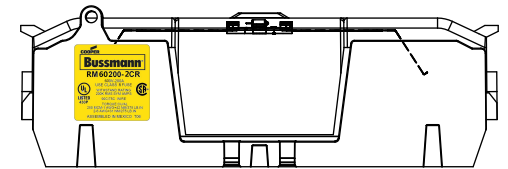

CVR-RH-60200

CVRI-RH-60200

COOPER Bussmann
St. Louis MO 63178

TITLE: **Class R fuse holder-CUST-600V**

SCALE: 1:1 SIZE: A3 SHEET: 4 OF 12

RM60200-2CR

**RM60200-2CR
WITH CVR-RH-60200 INSTALLED**

**RM60200-2CR
WITH CVRI-RH-60200 INSTALLED**