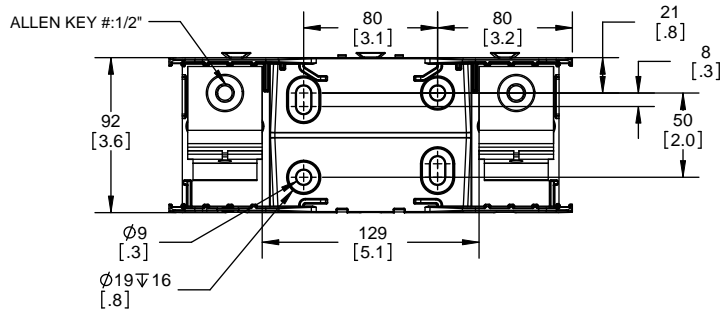

DESIGN UNITS: METRIC (mm)
UNLESS OTHERWISE SPECIFIED
[INCHES]

THIRD ANGLE PROJECTION

RM25400-1CR