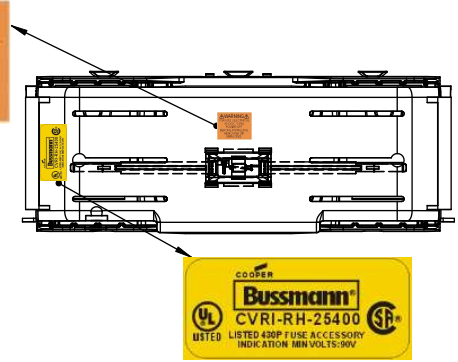

**RM25400-1CR
WITH CVRI-RH-25400 INSTALLED**