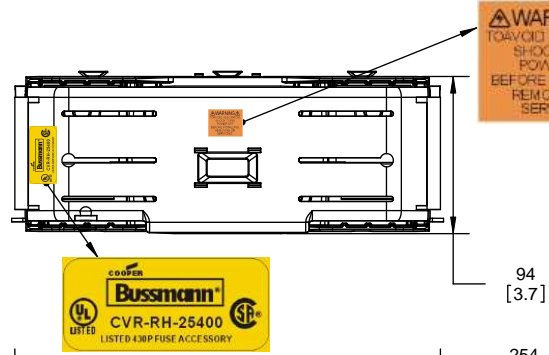

COOPER Bussmann
St. Louis MO 63178

TITLE:
Class R fuse holder-CUST-250V

SCALE: 1:1 SIZE: A3 SHEET: 8 OF 14

DESIGN UNITS: METRIC (mm)
UNLESS OTHERWISE SPECIFIED
[INCHES]

THIRD ANGLE PROJECTION

RM25400-1CR

**RM25400-1CR
WITH CVR-RH-25400 INSTALLED**