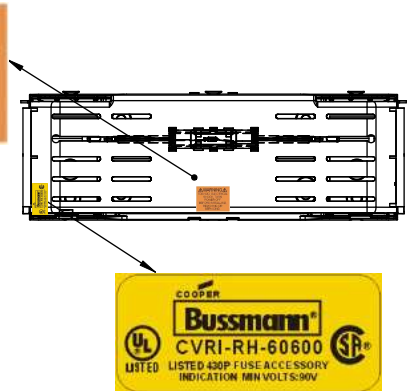

RM60600-1CR WITH CVRI-RH-60600 INSTALLED