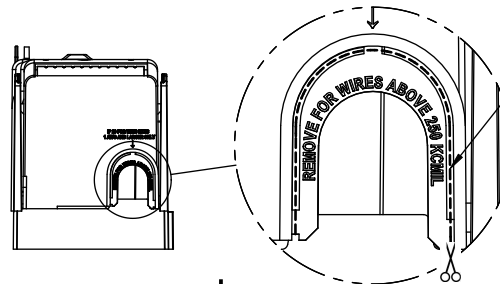

CVRI-RH-25400

COOPER Bussmann
St. Louis MO 63178

Class R fuse holder-CUST-250V

SCALE: 1:1   SIZE: A3   SHEET: 9 OF 14