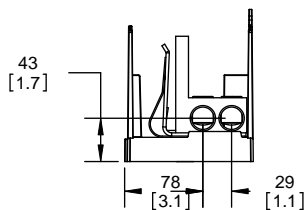

RM60600-1CR