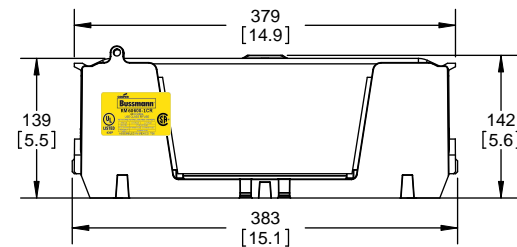

RM60600-1CR WITH CVR-RH-60600 INSTALLED