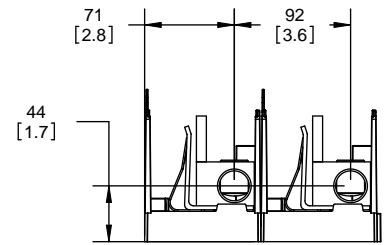

**RM60400-2CR
WITH CVRI-RH-60400 INSTALLED**

COOPER Bussmann
St. Louis MO 63178

TITLE:
Class R fuse holder-CUST-600V

SCALE: 1:1   SIZE: A3   SHEET: 8 OF 12