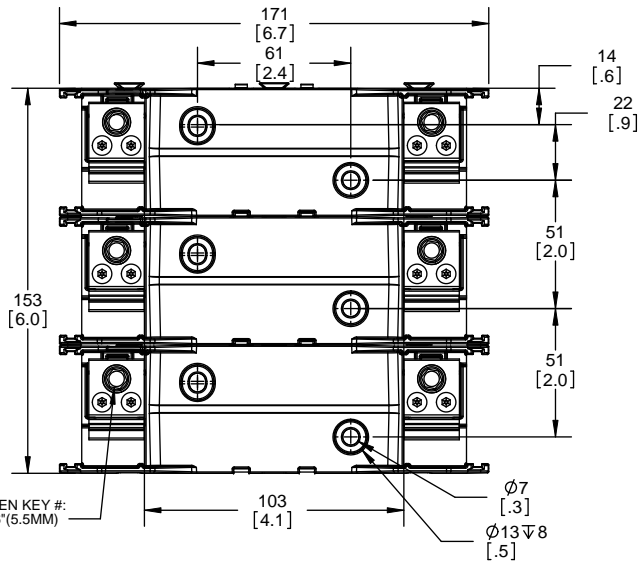

DESIGN UNITS: METRIC (mm)
UNLESS OTHERWISE SPECIFIED
[INCHES]

THIRD ANGLE PROJECTION

RM25100-3CR