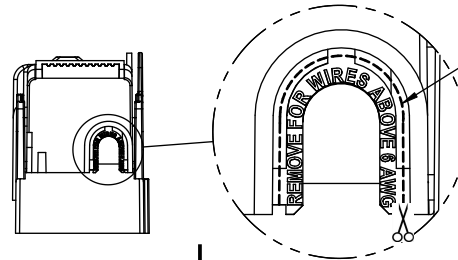

COOPER Bussmann
St. Louis MO 63178

TITLE: **Class R fuse holder-CUST-250V**

SCALE: 1:1 SIZE: A3 SHEET: 3 OF 14