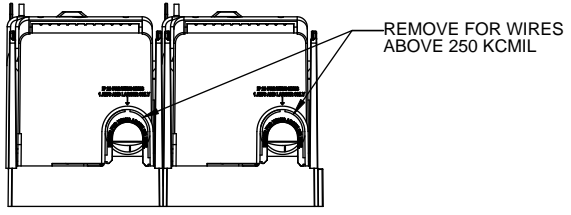

**RM25400-2CR
WITH CVRI-RH-25400 INSTALLED**

COOPER Bussmann
St. Louis MO 63178

TITLE:
Class R fuse holder-CUST-250V

SCALE: 1:1 SIZE: A3 SHEET: 10 OF 14