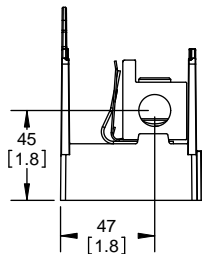

CVRI-RH-25200

COOPER Bussmann
St. Louis MO 63178

TITLE:
Class R fuse holder-CUST-250V

SCALE: 1:1 SIZE: A3 SHEET: 6 OF 14