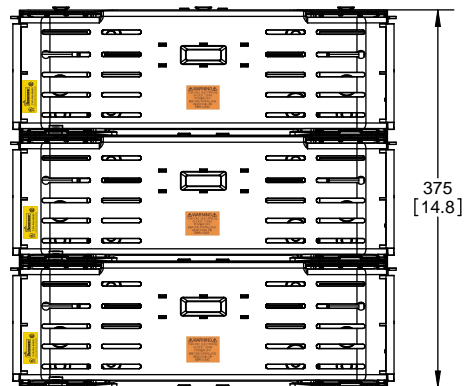

RM60600-3CR WITH CVR-RH-60600 INSTALLED