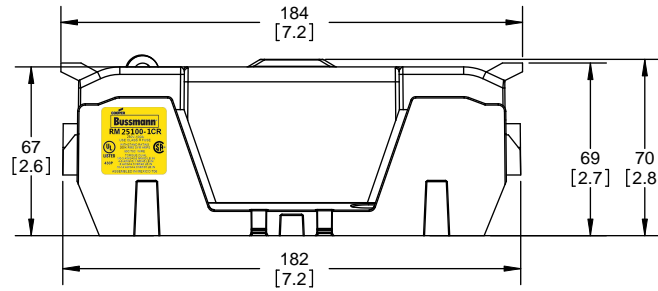

SCALE: 1:2 SIZE: A3 SHEET: 2 OF 14

www.Bussmann.com

RM25100-1CR

ALLEN KEY #:
3/16" (5.5MM)

RM25100-1CR WITH CVR-RH-25100 INSTALLED

CVR-RH-25100

RM25100-1CR WITH CVRI-RH-25100 INSTALLED

CVRI-RH-25100