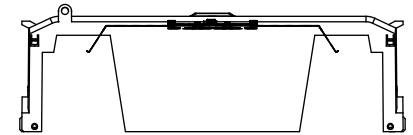

CVRI-RH-60600

COOPER Bussmann
St. Louis MO 63178

TITLE:
Class R fuse holder-CUST-600V

SCALE: 1:5 SIZE: A3 SHEET: 10 OF 12