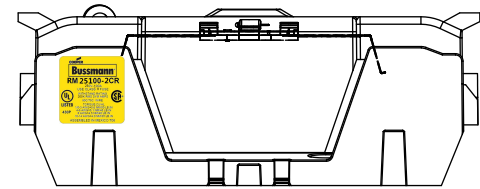

THIRD ANGLE PROJECTION

RM25100-2CR

**RM25100-2CR
WITH CVR-RH-25100 INSTALLED**

**RM25100-2CR
WITH CVRI-RH-25100 INSTALLED**

COOPER Bussmann
St. Louis MO 63178

TITLE:
Class R fuse holder-CUST-250V

SCALE: 1:1 SIZE: A3 SHEET: 4 OF 14