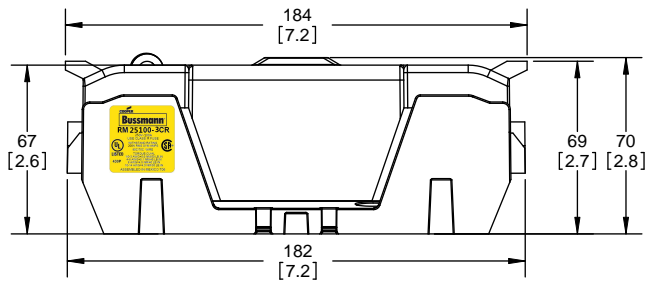

**RM25100-3CR
WITH CVRI-RH-25100 INSTALLED**

COOPER Bussmann
St. Louis MO 63178

TITLE:
Class R fuse holder-CUST-250V

SCALE: 1:1   SIZE: A3   SHEET: 5 OF 14