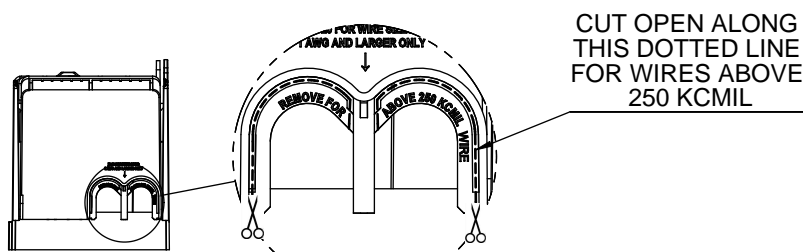

Bussmann
RM 25600-1CR
250V-600A
USE CLASS R FUSE
WITHSTAND RATING 200K RMS SYM AMPS

WIRE SIZE	CUT TORQUE	AL TORQUE
600 KCMIL	87 NM / 620 IN-LBS	
DUAL 304 AWG	37 NM/300 IN-LBS	33.9 NM/300 IN-LBS
100 KCMIL	51 NM/450 IN-LBS	

UL LISTED 430P SA
ASSEMBLED IN MEXICO T06