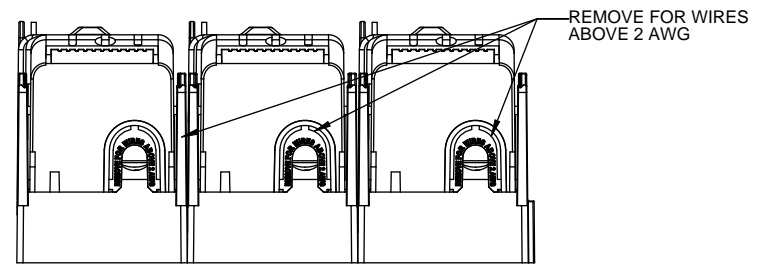

DESIGN UNITS: METRIC (mm)
UNLESS OTHERWISE SPECIFIED [INCHES]

THIRD ANGLE PROJECTION

RM25200-3CR

**RM25200-3CR
WITH CVR-RH-25200 INSTALLED**

**RM25200-3CR
WITH CVRI-RH-25200 INSTALLED**

ALLEN KEY #:
3/8" (10.0MM)