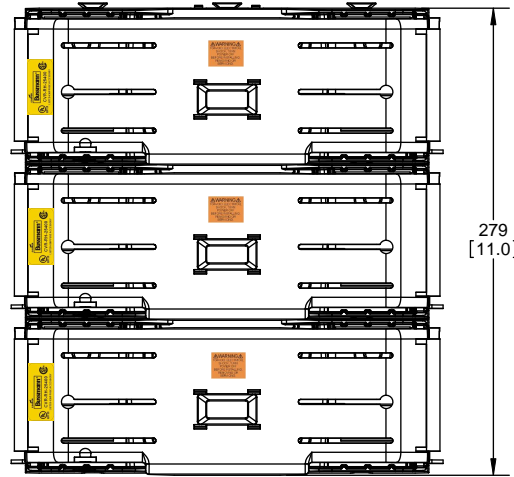

DESIGN UNITS: METRIC (mm)
UNLESS OTHERWISE SPECIFIED
[INCHES]

THIRD ANGLE PROJECTION

RM25400-3CR

RM25400-3CR
WITH CVR-RH-25400 INSTALLED

RM25400-3CR
WITH CVRI-RH-25400 INSTALLED

COOPER Bussmann
St. Louis MO 63178