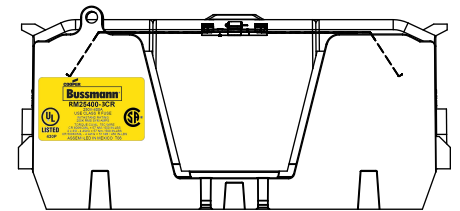

DESIGN UNITS: METRIC (mm)
UNLESS OTHERWISE SPECIFIED
[INCHES]

THIRD ANGLE PROJECTION

RM25400-3CR

RM25400-3CR
WITH CVR-RH-25400 INSTALLED

RM25400-3CR
WITH CVRI-RH-25400 INSTALLED

COOPER Bussmann
St. Louis MO 63178