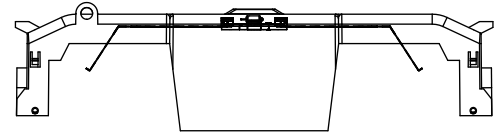

RM60200-1CR

RM60200-1CR WITH CVR-RH-60200 INSTALLED

RM60200-1CR WITH CVRI-RH-60200 INSTALLED

CVR-RH-60200

CVRI-RH-60200

COOPER Bussmann
St. Louis MO 63178

TITLE: **Class R fuse holder-CUST-600V**

SCALE: 1:1 SIZE: A3 SHEET: 4 OF 12