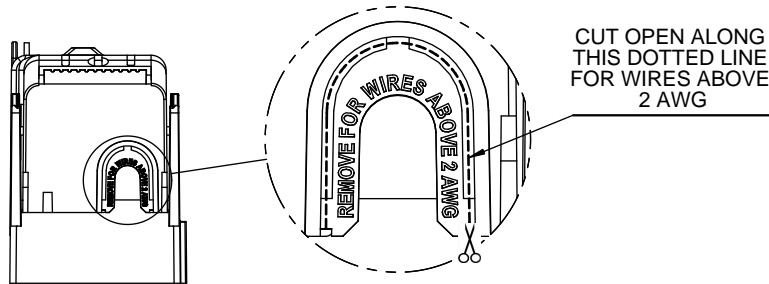

CVRI-RH-25200

COOPER Bussmann
St. Louis MO 63178

TITLE:
Class R fuse holder-CUST-250V

SCALE: 1:1 SIZE: A3 SHEET: 6 OF 14