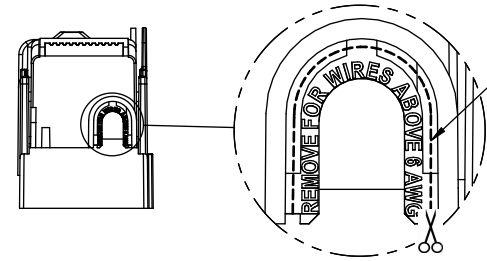

CVR-RH-60100

CVRI-RH-60100

CUT OPEN ALONG THIS DOTTED LINE FOR WIRES ABOVE 6 AWG

COOPER Bussmann
St. Louis MO 63178

TITLE: **Class R fuse holder-CUST-600V**

SCALE: 1:1 SIZE: A3 SHEET: 1 OF 12