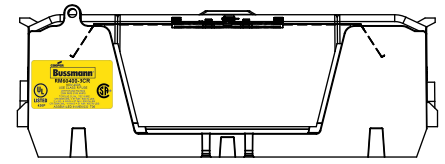

DESIGN UNITS: METRIC (mm)
UNLESS OTHERWISE SPECIFIED
[INCHES]

THIRD ANGLE PROJECTION

REVISIONS			DATE	ECN	BY
REV	ZONE	DESCRIPTION			

RM60400-3CR

**RM60400-3CR
WITH CVR-RH-60400 INSTALLED**

**RM60400-3CR
WITH CVRI-RH-60400 INSTALLED**

COOPER Bussmann
St. Louis MO 63178

TITLE:
Class R fuse holder-CUST-600V

SCALE: 1:1   SIZE: A3   SHEET: 9 OF 12