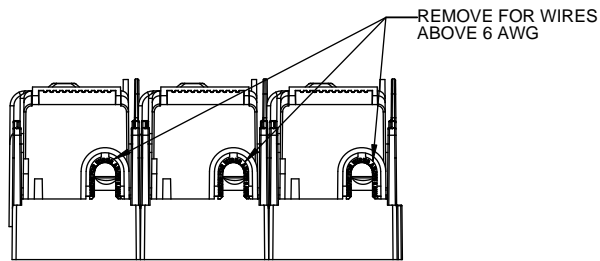

DESIGN UNITS: METRIC (mm)
UNLESS OTHERWISE SPECIFIED
[INCHES]

THIRD ANGLE PROJECTION

RM25100-3CR

**RM25100-3CR
WITH CVR-RH-25100 INSTALLED**

**RM25100-3CR
WITH CVRI-RH-25100 INSTALLED**

COOPER Bussmann
St. Louis MO 63178