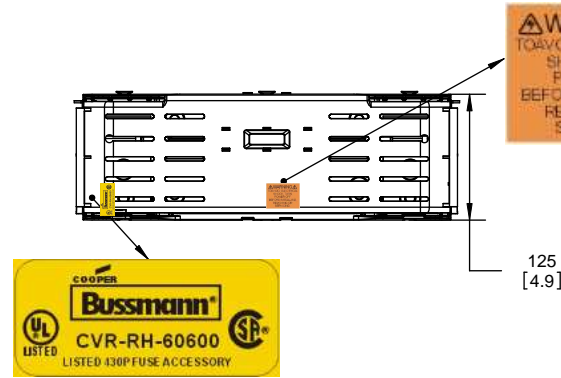

**RM60400-3CR
WITH CVRI-RH-60400 INSTALLED**

COOPER Bussmann
St. Louis MO 63178

TITLE:
Class R fuse holder-CUST-600V

SCALE: 1:1 SIZE: A3 SHEET: 9 OF 12

RM60600-1CR

RM60600-1CR WITH CVR-RH-60600 INSTALLED

CVR-RH-60600