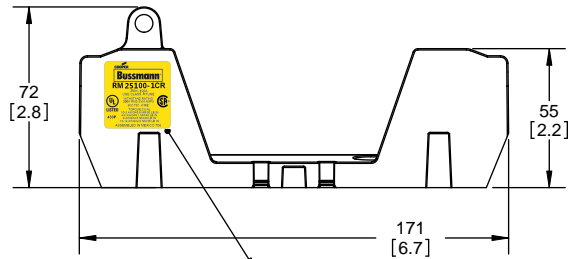

Catalog Number	Covers		Voltage	Current	Number of Poles	Label
	Class R	w/o Indication				
RM60100-1CR	CVR-RH-60100	CVRI-RH-60100	600	100	1	RM60100-1CR
RM60100-2CR					2	RM60100-2CR
RM60100-3CR					3	RM60100-3CR
RM60200-1CR	CVR-RH-60200	CVRI-RH-60200		200	1	RM60200-1CR
RM60200-2CR					2	RM60200-2CR
RM60200-3CR					3	RM60200-3CR
RM60400-1CR	CVR-RH-60400	CVRI-RH-60400		400	1	RM60400-1CR
RM60400-2CR					2	RM60400-2CR
RM60400-3CR					3	RM60400-3CR
RM60600-1CR	CVR-RH-60600	CVRI-RH-60600		600	1	RM60600-1CR
RM60600-2CR					2	RM60600-2CR
RM60600-3CR					3	RM60600-3CR

SCALE: 1:2 SIZE: A3 SHEET: 2 OF 14

www.Bussmann.com

RM25100-1CR

ALLEN KEY #:
3/16" (5.5MM)

RM25100-1CR WITH CVR-RH-25100 INSTALLED

CVR-RH-25100

RM25100-1CR WITH CVRI-RH-25100 INSTALLED

CVRI-RH-25100