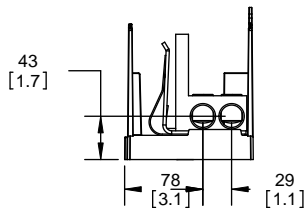

RM60600-1CR