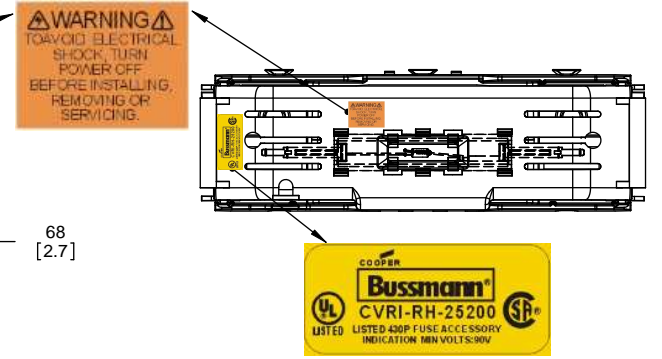

**RM25200-1CR
WITH CVRI-RH-25200 INSTALLED**