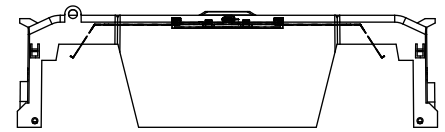

CVRI-RH-60400

CUT OPEN ALONG THIS DOTTED LINE FOR WIRES ABOVE 250 KCMIL

COOPER Bussmann
St. Louis MO 63178

TITLE: **Class R fuse holder-CUST-600V**

SCALE: 1:1 SIZE: A3 SHEET: 7 OF 12