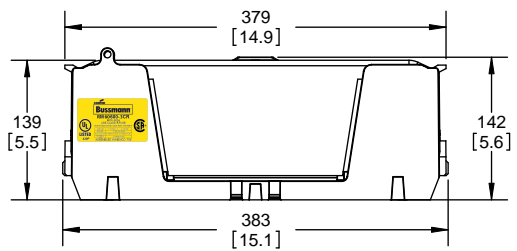

RM60600-3CR WITH CVRI-RH-60600 INSTALLED

COOPER Bussmann
St. Louis MO 63178

TITLE:
Class R fuse holder-CUST-600V

SCALE: 1:5   SIZE: A3   SHEET: 12 OF 12