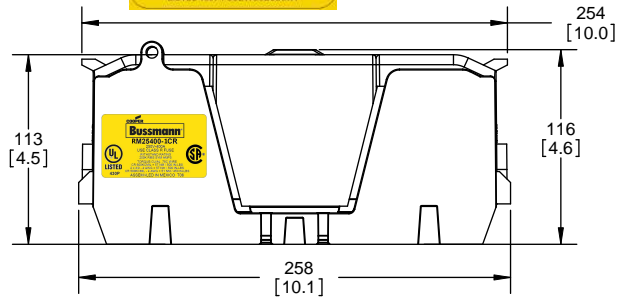

**RM25400-1CR
WITH CVRI-RH-25400 INSTALLED**