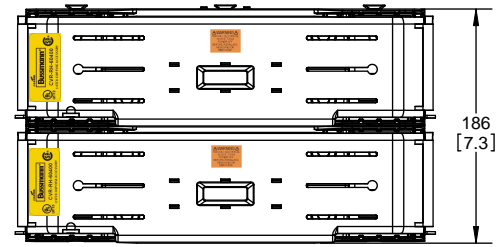

**RM60400-2CR
WITH CVR-RH-60400 INSTALLED**