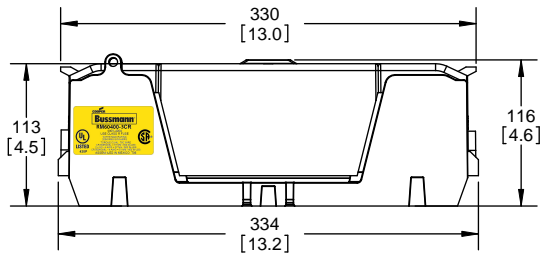

DESIGN UNITS: METRIC (mm)
UNLESS OTHERWISE SPECIFIED
[INCHES]

THIRD ANGLE PROJECTION

REVISIONS			DATE	ECN	BY
REV	ZONE	DESCRIPTION			

RM60400-3CR

**RM60400-3CR
WITH CVR-RH-60400 INSTALLED**

**RM60400-3CR
WITH CVRI-RH-60400 INSTALLED**

COOPER Bussmann
St. Louis MO 63178

TITLE:
Class R fuse holder-CUST-600V

SCALE: 1:1   SIZE: A3   SHEET: 9 OF 12