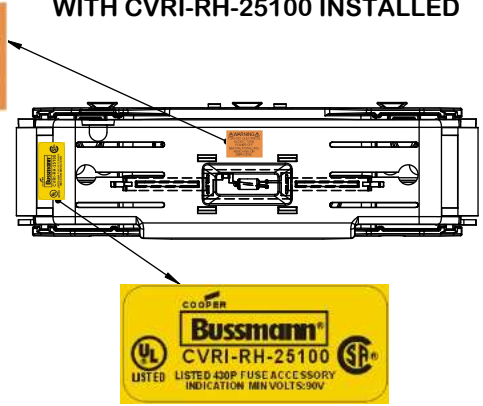

Class R Fuseblocks Catalog Data

Catalog Number	Covers		Voltage	Current	Number of Poles	Label
	Class R	w/o Indication				
RM25100-1CR	CVR-RH-25100	CVRI-RH-25100	250	100	1	RM25100-1CR
RM25100-2CR					2	RM25100-2CR
RM25100-3CR					3	RM25100-3CR
RM25200-1CR	CVR-RH-25200	CVRI-RH-25200		200	1	RM25200-1CR
RM25200-2CR					2	RM25200-2CR
RM25200-3CR					3	RM25200-3CR
RM25400-1CR	CVR-RH-25400	CVRI-RH-25400		400	1	RM25400-1CR
RM25400-2CR					2	RM25400-2CR
RM25400-3CR					3	RM25400-3CR
RM25600-1CR	CVR-RH-25600	CVRI-RH-25600		600	1	RM25600-1CR
RM25600-2CR					2	RM25600-2CR
RM25600-3CR					3	RM25600-3CR

Catalog Number	Covers		Voltage	Current	Number of Poles	Label
	Class R	w/o Indication				
RM60100-1CR	CVR-RH-60100	CVRI-RH-60100	600	100	1	RM60100-1CR
RM60100-2CR					2	RM60100-2CR
RM60100-3CR					3	RM60100-3CR
RM60200-1CR	CVR-RH-60200	CVRI-RH-60200		200	1	RM60200-1CR
RM60200-2CR					2	RM60200-2CR
RM60200-3CR					3	RM60200-3CR
RM60400-1CR	CVR-RH-60400	CVRI-RH-60400		400	1	RM60400-1CR
RM60400-2CR					2	RM60400-2CR
RM60400-3CR					3	RM60400-3CR
RM60600-1CR	CVR-RH-60600	CVRI-RH-60600		600	1	RM60600-1CR
RM60600-2CR					2	RM60600-2CR
RM60600-3CR					3	RM60600-3CR

SCALE: 1:2 SIZE: A3 SHEET: 2 OF 14

www.Bussmann.com

RM25100-1CR

ALLEN KEY #:
3/16" (5.5MM)

RM25100-1CR WITH CVR-RH-25100 INSTALLED

CVR-RH-25100

RM25100-1CR WITH CVRI-RH-25100 INSTALLED

CVRI-RH-25100