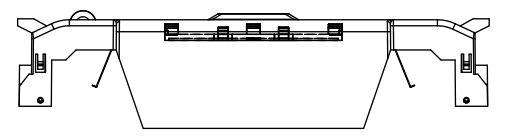

CVR-RH-60100

CVRI-RH-60100

CUT OPEN ALONG THIS DOTTED LINE FOR WIRES ABOVE 6 AWG

COOPER Bussmann
St. Louis MO 63178

TITLE: **Class R fuse holder-CUST-600V**

SCALE: 1:1 SIZE: A3 SHEET: 1 OF 12