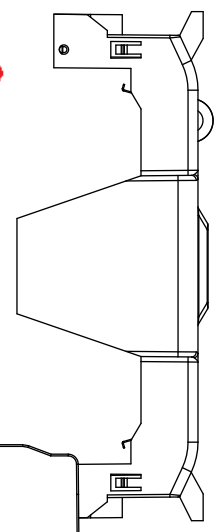

Class R Fuseblocks Catalog Data

Catalog Number	Covers		Voltage	Current	Number of Poles	Label
	Class R	w/o Indication				
RM25100-1CR	CVR-RH-25100	CVRI-RH-25100	250	100	1	RM25100-1CR
RM25100-2CR					2	RM25100-2CR
RM25100-3CR					3	RM25100-3CR
RM25200-1CR	CVR-RH-25200	CVRI-RH-25200		200	1	RM25200-1CR
RM25200-2CR					2	RM25200-2CR
RM25200-3CR					3	RM25200-3CR
RM25400-1CR	CVR-RH-25400	CVRI-RH-25400		400	1	RM25400-1CR
RM25400-2CR					2	RM25400-2CR
RM25400-3CR					3	RM25400-3CR
RM25600-1CR	CVR-RH-25600	CVRI-RH-25600		600	1	RM25600-1CR
RM25600-2CR					2	RM25600-2CR
RM25600-3CR					3	RM25600-3CR

Catalog Number	Covers		Voltage	Current	Number of Poles	Label
	Class R	w/o Indication				
RM60100-1CR	CVR-RH-60100	CVRI-RH-60100	600	100	1	RM60100-1CR
RM60100-2CR					2	RM60100-2CR
RM60100-3CR					3	RM60100-3CR
RM60200-1CR	CVR-RH-60200	CVRI-RH-60200		200	1	RM60200-1CR
RM60200-2CR					2	RM60200-2CR
RM60200-3CR					3	RM60200-3CR
RM60400-1CR	CVR-RH-60400	CVRI-RH-60400		400	1	RM60400-1CR
RM60400-2CR					2	RM60400-2CR
RM60400-3CR					3	RM60400-3CR
RM60600-1CR	CVR-RH-60600	CVRI-RH-60600		600	1	RM60600-1CR
RM60600-2CR					2	RM60600-2CR
RM60600-3CR					3	RM60600-3CR

COOPER Bussmann
St. Louis MO 63178

TITLE:
Class R fuse holder-CUST

SCALE: 1:1 SIZE: A3 SHEET: 1 OF 14

PUSH DOWN

LIFT UP

LIFT UP, THEN
ROTATE OVER

COOPER Bussmann
St. Louis MO 63178

TITLE:
Class R fuse holder-CUST

SCALE: 1:2 SIZE: A3 SHEET: 2 OF 14

www.Bussmann.com

RM25100-1CR

ALLEN KEY #:
3/16" (5.5MM)

RM25100-1CR WITH CVR-RH-25100 INSTALLED

CVR-RH-25100

RM25100-1CR WITH CVRI-RH-25100 INSTALLED

CVRI-RH-25100