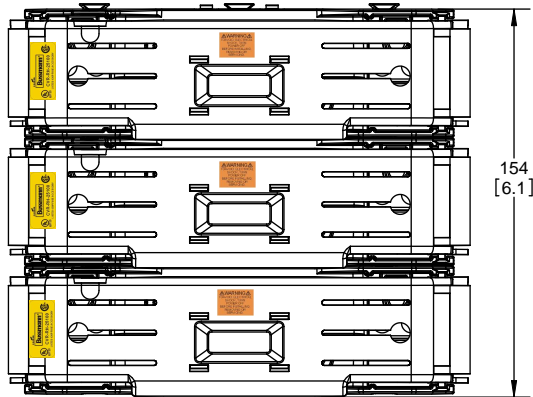

DESIGN UNITS: METRIC (mm)
UNLESS OTHERWISE SPECIFIED
[INCHES]

THIRD ANGLE PROJECTION

RM25100-3CR

**RM25100-3CR
WITH CVR-RH-25100 INSTALLED**

**RM25100-3CR
WITH CVRI-RH-25100 INSTALLED**

COOPER Bussmann
St. Louis MO 63178