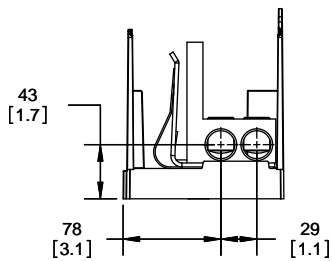

Bussmann
RM 25600-1CR
250V-600A
USE CLASS R FUSE
WITHSTAND RATING 200K RMS SYM AMPS

WIRE SIZE	CUT TORQUE	AL TORQUE
600 KCMIL	87 NM / 620 IN-LBS	
DUAL 304 AWG	37 NM/300 IN-LBS	33.9 NM/300 IN-LBS
100 KCMIL	51 NM/450 IN-LBS	

UL LISTED 430P SA
ASSEMBLED IN MEXICO T06