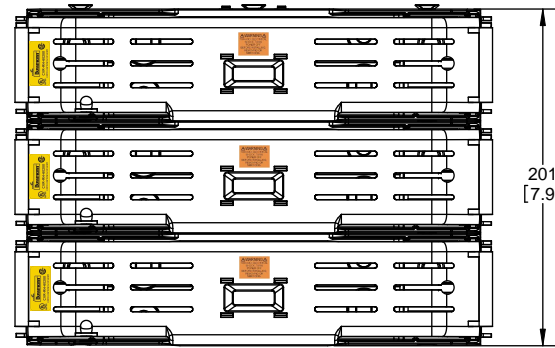

RM60200-3CR

**RM60200-3CR
WITH CVR-RH-60200 INSTALLED**

**RM60200-3CR
WITH CVRI-RH-60200 INSTALLED**

COOPER Bussmann
St. Louis MO 63178

TITLE: **Class R fuse holder-CUST-600V**

SCALE: 1:1   SIZE: A3   SHEET: 6 OF 12