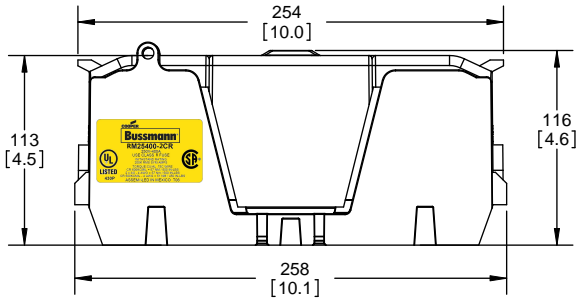

**RM25400-2CR
WITH CVRI-RH-25400 INSTALLED**

COOPER Bussmann
St. Louis MO 63178

TITLE:
Class R fuse holder-CUST-250V

SCALE: 1:1 SIZE: A3 SHEET: 10 OF 14