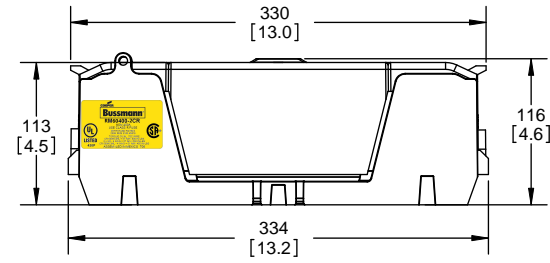

**RM60400-2CR
WITH CVRI-RH-60400 INSTALLED**

COOPER Bussmann
St. Louis MO 63178

TITLE:
Class R fuse holder-CUST-600V

SCALE: 1:1   SIZE: A3   SHEET: 8 OF 12