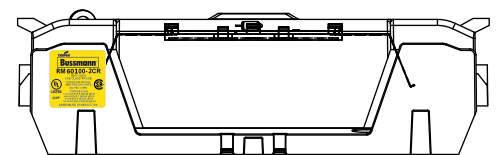

REVISIONS					
REV	ZONE	DESCRIPTION	DATE	ECN	BY

RM60100-2CR

**RM60100-2CR
WITH CVR-RH-60100 INSTALLED**

**RM60100-2CR
WITH CVRI-RH-60100 INSTALLED**

ALLEN KEY
#3/16" (5.5MM)

COOPER Bussmann
St. Louis MO 63178

TITLE:
Class R fuse holder-CUST-600V

SCALE: 1:1   SIZE: A3   SHEET: 2 OF 12