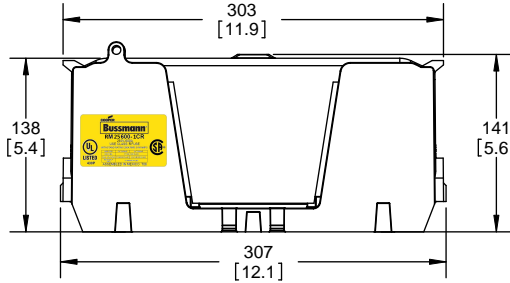

RM25600-1CR WITH CVRI-RH-25600 INSTALLED