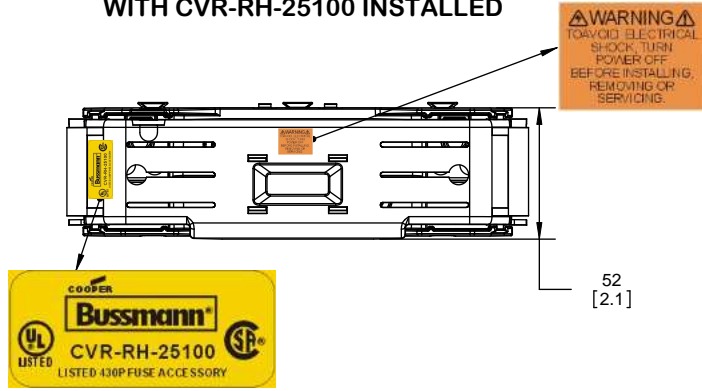

SCALE: 1:2 SIZE: A3 SHEET: 2 OF 14

www.Bussmann.com

RM25100-1CR

ALLEN KEY #:
3/16" (5.5MM)

RM25100-1CR WITH CVR-RH-25100 INSTALLED

CVR-RH-25100

RM25100-1CR WITH CVRI-RH-25100 INSTALLED

CVRI-RH-25100