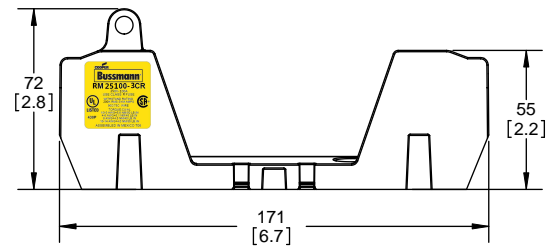

DESIGN UNITS: METRIC (mm)
UNLESS OTHERWISE SPECIFIED
[INCHES]

THIRD ANGLE PROJECTION

RM25100-3CR

**RM25100-3CR
WITH CVR-RH-25100 INSTALLED**

**RM25100-3CR
WITH CVRI-RH-25100 INSTALLED**

COOPER Bussmann
St. Louis MO 63178