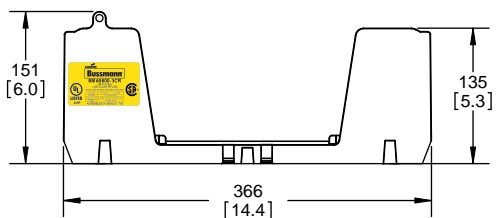

RM60600-3CR WITH CVRI-RH-60600 INSTALLED

COOPER Bussmann
St. Louis MO 63178

TITLE:
Class R fuse holder-CUST-600V

SCALE: 1:5   SIZE: A3   SHEET: 12 OF 12