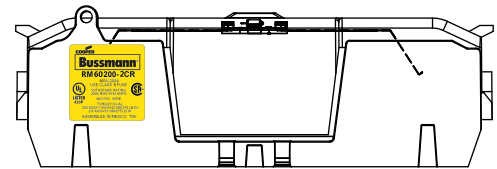

RM60200-2CR

**RM60200-2CR
WITH CVR-RH-60200 INSTALLED**

**RM60200-2CR
WITH CVRI-RH-60200 INSTALLED**

COOPER Bussmann
St. Louis MO 63178

TITLE:
Class R fuse holder-CUST-600V

SCALE: 1:1   SIZE: A3   SHEET: 5 OF 12