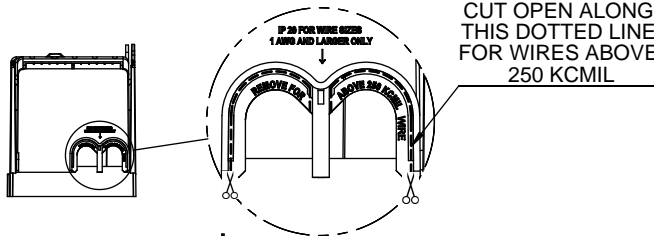

CVRI-RH-60600

COOPER Bussmann
St. Louis MO 63178

TITLE:
Class R fuse holder-CUST-600V

SCALE: 1:5 SIZE: A3 SHEET: 10 OF 12