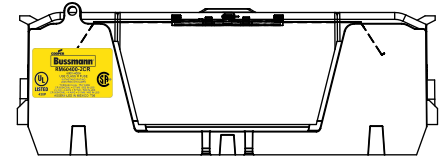

REVISIONS			DATE	ECN	BY
REV	ZONE	DESCRIPTION			

RM60400-2CR

**RM60400-2CR
WITH CVR-RH-60400 INSTALLED**

**RM60400-2CR
WITH CVRI-RH-60400 INSTALLED**

COOPER Bussmann
St. Louis MO 63178

TITLE:
Class R fuse holder-CUST-600V