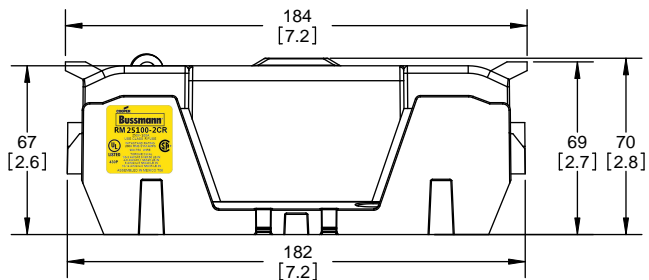

**RM25100-2CR
WITH CVRI-RH-25100 INSTALLED**

COOPER Bussmann
St. Louis MO 63178

TITLE:
Class R fuse holder-CUST-250V

SCALE: 1:1   SIZE: A3   SHEET: 4 OF 14