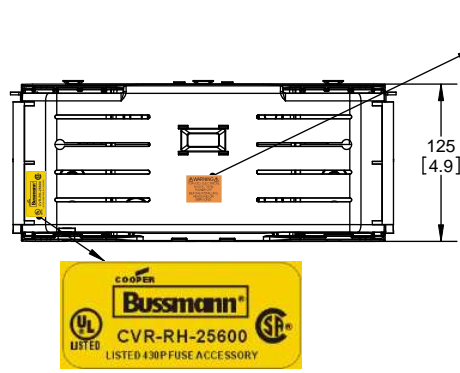

TITLE:
Class R fuse holder-CUST-250V

SCALE: 1:1 SIZE: A3 SHEET: 11 OF 14

DESIGN UNITS: METRIC (mm) UNLESS OTHERWISE SPECIFIED
 THIRD ANGLE PROJECTION

RM25600-1CR

RM25600-1CR WITH CVR-RH-25600 INSTALLED

RM25600-1CR WITH CVRI-RH-25600 INSTALLED