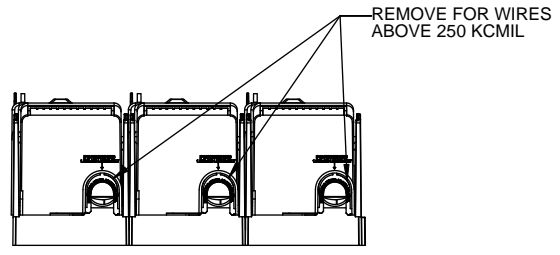

DESIGN UNITS: METRIC (mm)
UNLESS OTHERWISE SPECIFIED
[INCHES]

THIRD ANGLE PROJECTION

REVISIONS			DATE	ECN	BY
REV	ZONE	DESCRIPTION			

RM60400-3CR

**RM60400-3CR
WITH CVR-RH-60400 INSTALLED**

**RM60400-3CR
WITH CVRI-RH-60400 INSTALLED**

COOPER Bussmann
St. Louis MO 63178

TITLE:
Class R fuse holder-CUST-600V

SCALE: 1:1   SIZE: A3   SHEET: 9 OF 12