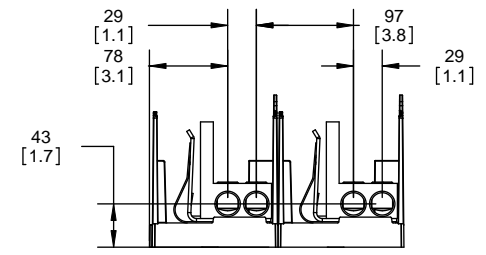

**RM60600-2CR
WITH CVRI-RH-60600 INSTALLED**

COOPER Bussmann
St. Louis MO 63178

TITLE:
Class R fuse holder-CUST-600V

SCALE: 1:5   SIZE: A3   SHEET: 11 OF 12