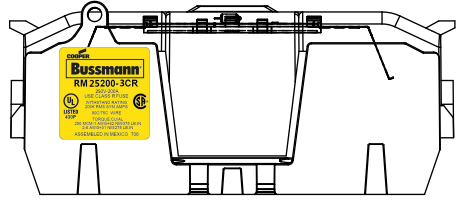

DESIGN UNITS: METRIC (mm)
UNLESS OTHERWISE SPECIFIED [INCHES]

THIRD ANGLE PROJECTION

RM25200-3CR

**RM25200-3CR
WITH CVR-RH-25200 INSTALLED**

**RM25200-3CR
WITH CVRI-RH-25200 INSTALLED**

ALLEN KEY #:
3/8" (10.0MM)