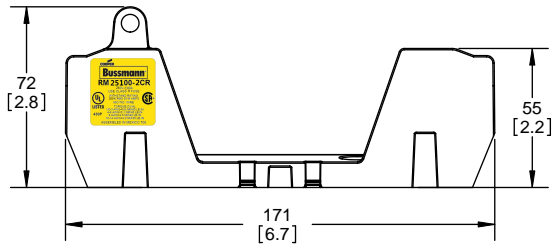

**RM25100-2CR
WITH CVRI-RH-25100 INSTALLED**

COOPER Bussmann
St. Louis MO 63178

TITLE:
Class R fuse holder-CUST-250V

SCALE: 1:1   SIZE: A3   SHEET: 4 OF 14