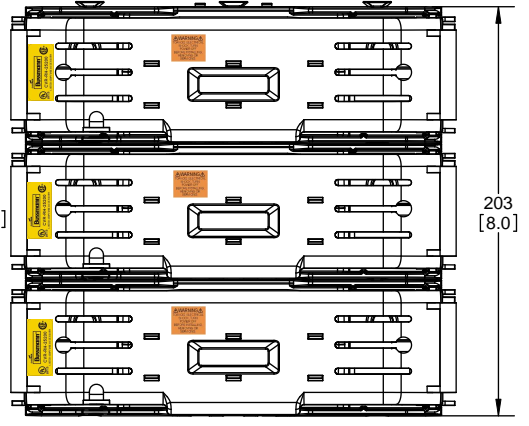

DESIGN UNITS: METRIC (mm)
UNLESS OTHERWISE SPECIFIED [INCHES]

THIRD ANGLE PROJECTION

RM25200-3CR

**RM25200-3CR
WITH CVR-RH-25200 INSTALLED**

**RM25200-3CR
WITH CVRI-RH-25200 INSTALLED**

ALLEN KEY #:
3/8" (10.0MM)