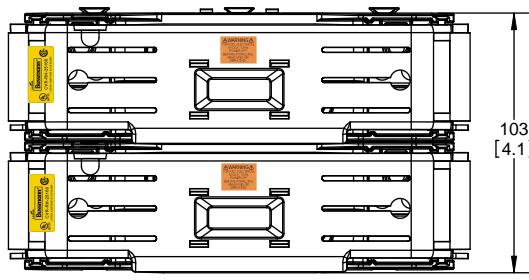

**RM25100-2CR
WITH CVR-RH-25100 INSTALLED**