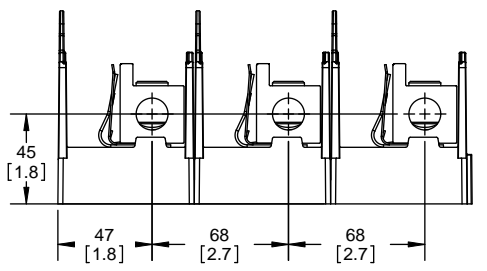

Class R Fuseblocks Catalog Data

Catalog Number	Covers		Voltage	Current	Number of Poles	Label
	Class R	w/o Indication				
RM25100-1CR	CVR-RH-25100	CVRI-RH-25100	250	100	1	RM25100-1CR
RM25100-2CR					2	RM25100-2CR
RM25100-3CR					3	RM25100-3CR
RM25200-1CR	CVR-RH-25200	CVRI-RH-25200		200	1	RM25200-1CR
RM25200-2CR					2	RM25200-2CR
RM25200-3CR					3	RM25200-3CR
RM25400-1CR	CVR-RH-25400	CVRI-RH-25400		400	1	RM25400-1CR
RM25400-2CR					2	RM25400-2CR
RM25400-3CR					3	RM25400-3CR
RM25600-1CR	CVR-RH-25600	CVRI-RH-25600		600	1	RM25600-1CR
RM25600-2CR					2	RM25600-2CR
RM25600-3CR					3	RM25600-3CR

Catalog Number	Covers		Voltage	Current	Number of Poles	Label
	Class R	w/o Indication				
RM60100-1CR	CVR-RH-60100	CVRI-RH-60100	600	100	1	RM60100-1CR
RM60100-2CR					2	RM60100-2CR
RM60100-3CR					3	RM60100-3CR
RM60200-1CR	CVR-RH-60200	CVRI-RH-60200		200	1	RM60200-1CR
RM60200-2CR					2	RM60200-2CR
RM60200-3CR					3	RM60200-3CR
RM60400-1CR	CVR-RH-60400	CVRI-RH-60400		400	1	RM60400-1CR
RM60400-2CR					2	RM60400-2CR
RM60400-3CR					3	RM60400-3CR
RM60600-1CR	CVR-RH-60600	CVRI-RH-60600		600	1	RM60600-1CR
RM60600-2CR					2	RM60600-2CR
RM60600-3CR					3	RM60600-3CR

DESIGN UNITS: METRIC (mm)
UNLESS OTHERWISE SPECIFIED [INCHES]

THIRD ANGLE PROJECTION

RM25200-3CR

**RM25200-3CR
WITH CVR-RH-25200 INSTALLED**

**RM25200-3CR
WITH CVRI-RH-25200 INSTALLED**

ALLEN KEY #:
3/8" (10.0MM)