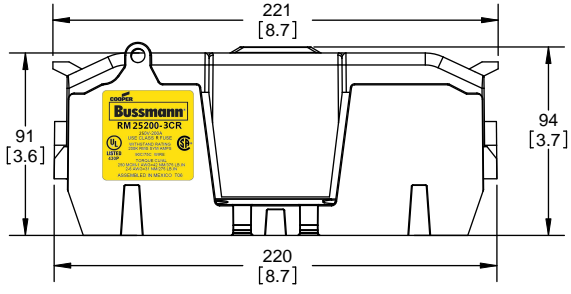

DESIGN UNITS: METRIC (mm)
UNLESS OTHERWISE SPECIFIED [INCHES]

THIRD ANGLE PROJECTION

RM25200-3CR

**RM25200-3CR
WITH CVR-RH-25200 INSTALLED**

**RM25200-3CR
WITH CVRI-RH-25200 INSTALLED**

ALLEN KEY #:
3/8" (10.0MM)