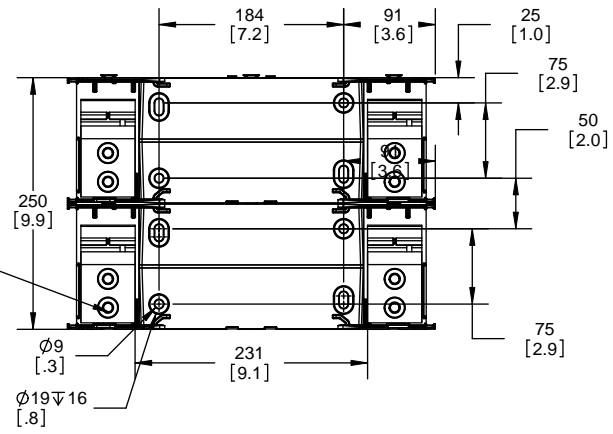

REVISIONS			DATE	ECN	BY
REV	ZONE	DESCRIPTION			

RM60600-2CR