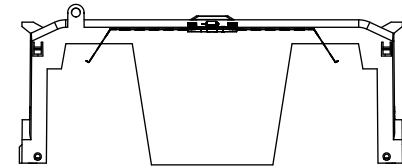

CVR-RH-25600

CVRI-RH-25600