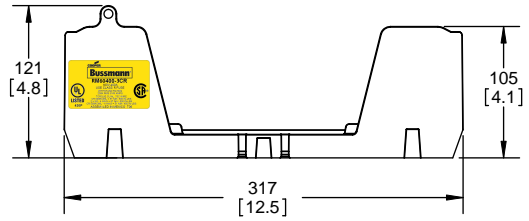

DESIGN UNITS: METRIC (mm)
UNLESS OTHERWISE SPECIFIED
[INCHES]

THIRD ANGLE PROJECTION

REVISIONS			DATE	ECN	BY
REV	ZONE	DESCRIPTION			

RM60400-3CR

**RM60400-3CR
WITH CVR-RH-60400 INSTALLED**

**RM60400-3CR
WITH CVRI-RH-60400 INSTALLED**

COOPER Bussmann
St. Louis MO 63178

TITLE:
Class R fuse holder-CUST-600V

SCALE: 1:1   SIZE: A3   SHEET: 9 OF 12