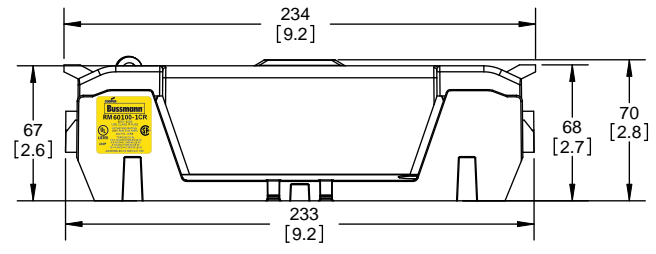

REVISIONS			DATE	ECN	BY
REV	ZONE	DESCRIPTION			

RM60100-1CR

RM60100-1CR WITH CVR-RH-60100 INSTALLED

RM60100-1CR WITH CVRI-RH-60100 INSTALLED