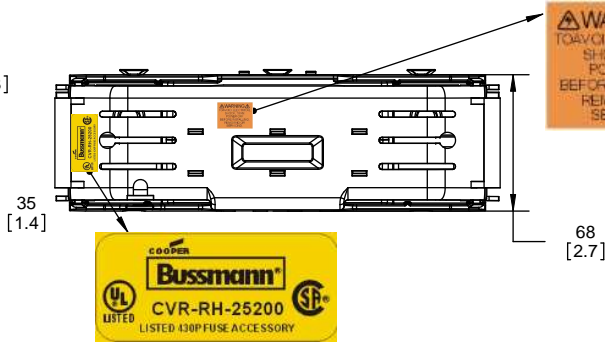

TITLE:
Class R fuse holder-CUST-250V

SCALE: 1:1 SIZE: A3 SHEET: 5 OF 14

DESIGN UNITS: METRIC (mm)
UNLESS OTHERWISE SPECIFIED [INCHES]

THIRD ANGLE PROJECTION

RM25200-1CR

**RM25200-1CR
WITH CVR-RH-25200 INSTALLED**