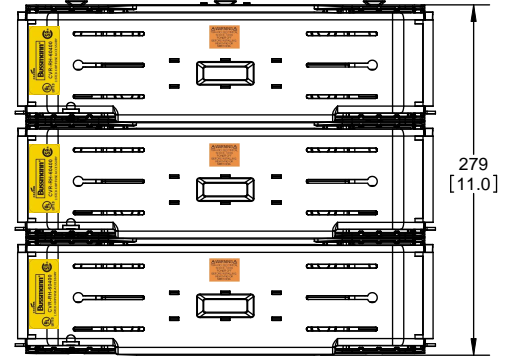

DESIGN UNITS: METRIC (mm)
UNLESS OTHERWISE SPECIFIED
[INCHES]

THIRD ANGLE PROJECTION

REVISIONS			DATE	ECN	BY
REV	ZONE	DESCRIPTION			

RM60400-3CR

**RM60400-3CR
WITH CVR-RH-60400 INSTALLED**

**RM60400-3CR
WITH CVRI-RH-60400 INSTALLED**

COOPER Bussmann
St. Louis MO 63178

TITLE:
Class R fuse holder-CUST-600V

SCALE: 1:1   SIZE: A3   SHEET: 9 OF 12