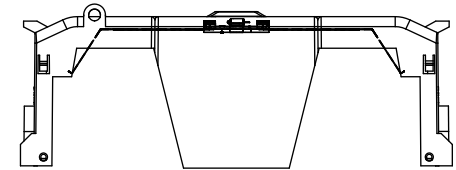

CVRI-RH-25400

COOPER Bussmann
St. Louis MO 63178

Class R fuse holder-CUST-250V

SCALE: 1:1 SIZE: A3 SHEET: 9 OF 14