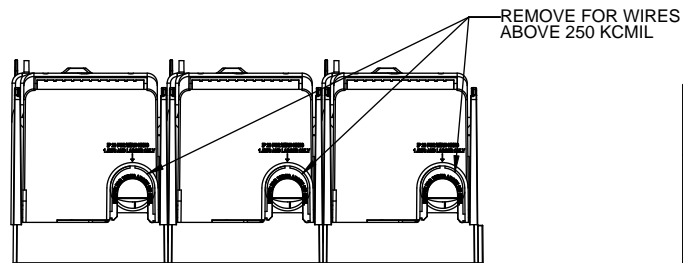

DESIGN UNITS: METRIC (mm)
UNLESS OTHERWISE SPECIFIED
[INCHES]

THIRD ANGLE PROJECTION

RM25400-3CR

RM25400-3CR
WITH CVR-RH-25400 INSTALLED

RM25400-3CR
WITH CVRI-RH-25400 INSTALLED

COOPER Bussmann
St. Louis MO 63178