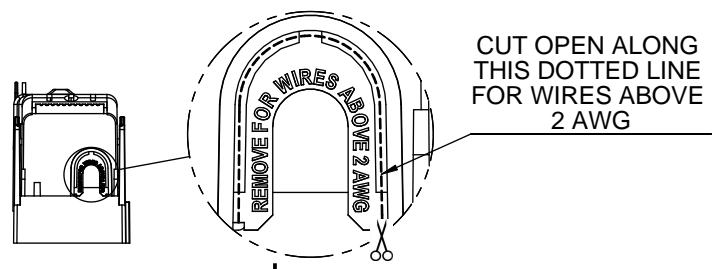

CVR-RH-60200

CVRI-RH-60200

COOPER Bussmann
St. Louis MO 63178

TITLE: **Class R fuse holder-CUST-600V**

SCALE: 1:1 SIZE: A3 SHEET: 4 OF 12