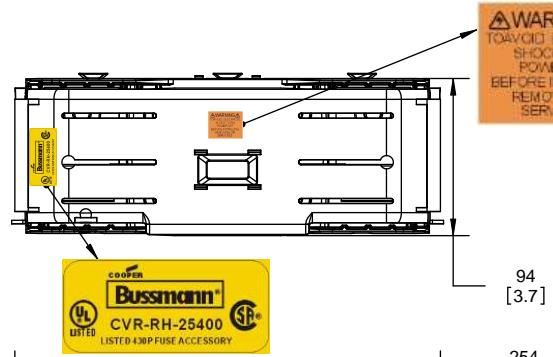

COOPER Bussmann
St. Louis MO 63178

TITLE:
Class R fuse holder-CUST-250V

SCALE: 1:1 SIZE: A3 SHEET: 8 OF 14

DESIGN UNITS: METRIC (mm)
UNLESS OTHERWISE SPECIFIED
[INCHES]

THIRD ANGLE PROJECTION

RM25400-1CR

**RM25400-1CR
WITH CVR-RH-25400 INSTALLED**