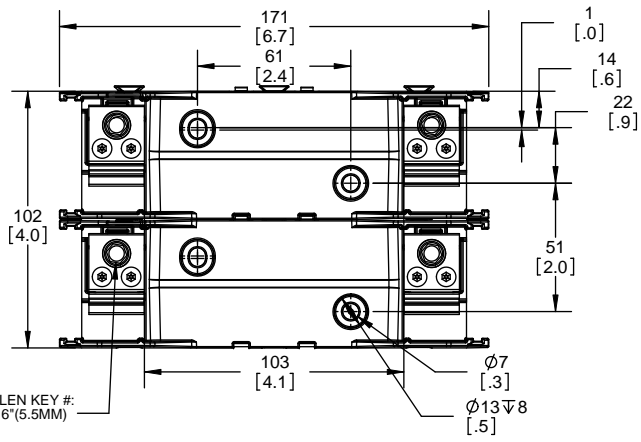

DESIGN UNITS: METRIC (mm)
UNLESS OTHERWISE SPECIFIED
[INCHES]

THIRD ANGLE PROJECTION

RM25100-2CR