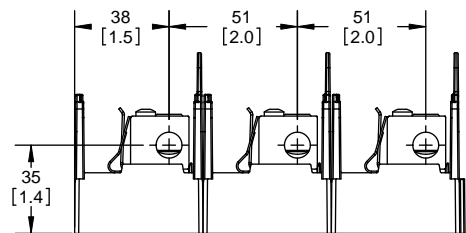

DESIGN UNITS: METRIC (mm)
UNLESS OTHERWISE SPECIFIED
[INCHES]

THIRD ANGLE PROJECTION

RM25100-3CR

**RM25100-3CR
WITH CVR-RH-25100 INSTALLED**

**RM25100-3CR
WITH CVRI-RH-25100 INSTALLED**

COOPER Bussmann
St. Louis MO 63178