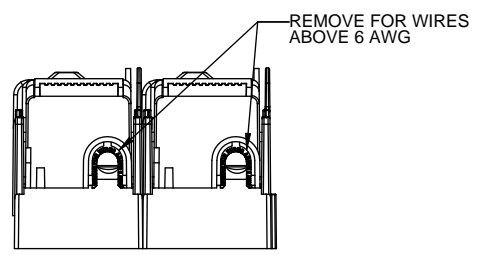

REVISIONS					
REV	ZONE	DESCRIPTION	DATE	ECN	BY

RM60100-2CR

**RM60100-2CR
WITH CVR-RH-60100 INSTALLED**

**RM60100-2CR
WITH CVRI-RH-60100 INSTALLED**

ALLEN KEY
#3/16" (5.5MM)

COOPER Bussmann
St. Louis MO 63178

TITLE:
Class R fuse holder-CUST-600V

SCALE: 1:1   SIZE: A3   SHEET: 2 OF 12