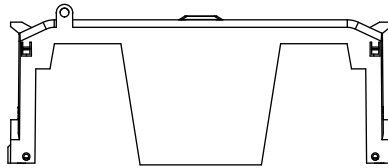

CVR-RH-25600

CVRI-RH-25600