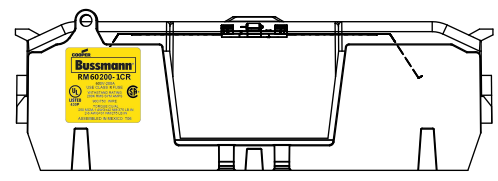

REVISIONS			DATE	ECN	BY
REV	ZONE	DESCRIPTION			

RM60200-1CR

RM60200-1CR WITH CVR-RH-60200 INSTALLED

RM60200-1CR WITH CVRI-RH-60200 INSTALLED