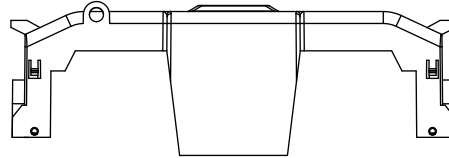

CVR-RH-25200