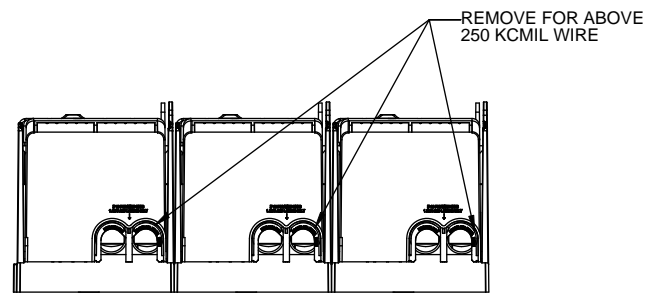

DESIGN UNITS: METRIC (mm)
UNLESS OTHERWISE SPECIFIED
[INCHES]

THIRD ANGLE PROJECTION

RM25600-3CR

**RM25600-3CR
WITH CVR-RH-25600 INSTALLED**

**RM25600-3CR
WITH CVRI-RH-25600 INSTALLED**

COOPER Bussmann
St. Louis MO 63178