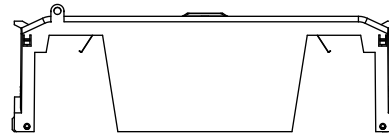

CVR-RH-60600