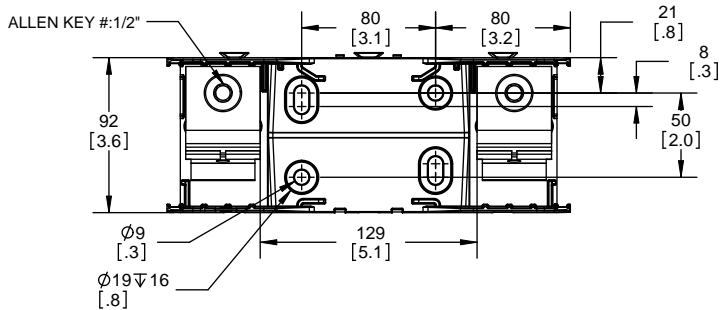

DESIGN UNITS: METRIC (mm)
UNLESS OTHERWISE SPECIFIED
[INCHES]

THIRD ANGLE PROJECTION

RM25400-1CR