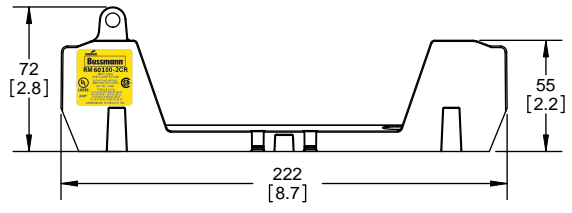

REVISIONS					
REV	ZONE	DESCRIPTION	DATE	ECN	BY

RM60100-2CR

**RM60100-2CR
WITH CVR-RH-60100 INSTALLED**

**RM60100-2CR
WITH CVRI-RH-60100 INSTALLED**

ALLEN KEY
#3/16" (5.5MM)

COOPER Bussmann
St. Louis MO 63178

TITLE:
Class R fuse holder-CUST-600V

SCALE: 1:1   SIZE: A3   SHEET: 2 OF 12