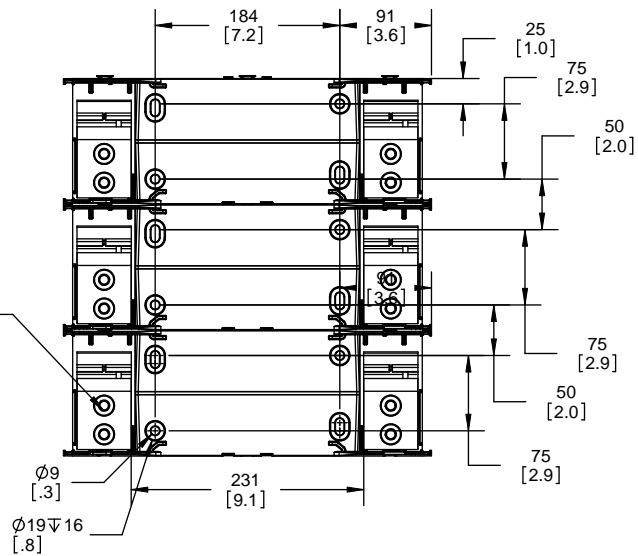

REVISIONS				DATE	ECN	BY
REV	ZONE	DESCRIPTION				

RM60600-3CR