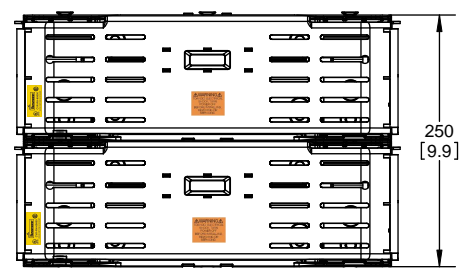

**RM60600-2CR
WITH CVR-RH-60600 INSTALLED**