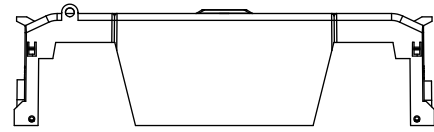

CVR-RH-60400