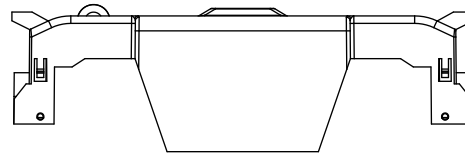

SCALE: 1:2 SIZE: A3 SHEET: 2 OF 14

www.Bussmann.com

RM25100-1CR

ALLEN KEY #:
3/16" (5.5MM)

RM25100-1CR WITH CVR-RH-25100 INSTALLED

CVR-RH-25100

RM25100-1CR WITH CVRI-RH-25100 INSTALLED

CVRI-RH-25100