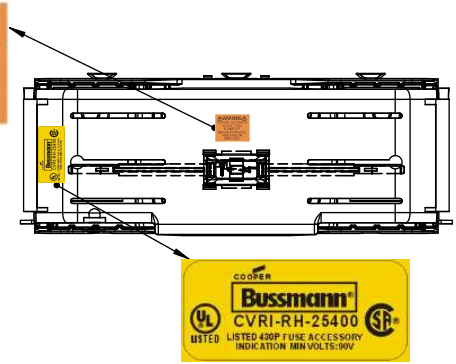

**RM25400-1CR
WITH CVRI-RH-25400 INSTALLED**