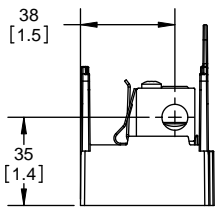

Class R Fuseblocks Catalog Data

Catalog Number	Covers		Voltage	Current	Number of Poles	Label
	Class R	w/o Indication				
RM25100-1CR	CVR-RH-25100	CVRI-RH-25100	250	100	1	RM25100-1CR
RM25100-2CR					2	RM25100-2CR
RM25100-3CR					3	RM25100-3CR
RM25200-1CR	CVR-RH-25200	CVRI-RH-25200		200	1	RM25200-1CR
RM25200-2CR					2	RM25200-2CR
RM25200-3CR					3	RM25200-3CR
RM25400-1CR	CVR-RH-25400	CVRI-RH-25400		400	1	RM25400-1CR
RM25400-2CR					2	RM25400-2CR
RM25400-3CR					3	RM25400-3CR
RM25600-1CR	CVR-RH-25600	CVRI-RH-25600		600	1	RM25600-1CR
RM25600-2CR					2	RM25600-2CR
RM25600-3CR					3	RM25600-3CR

Catalog Number	Covers		Voltage	Current	Number of Poles	Label
	Class R	w/o Indication				
RM60100-1CR	CVR-RH-60100	CVRI-RH-60100	600	100	1	RM60100-1CR
RM60100-2CR					2	RM60100-2CR
RM60100-3CR					3	RM60100-3CR
RM60200-1CR	CVR-RH-60200	CVRI-RH-60200		200	1	RM60200-1CR
RM60200-2CR					2	RM60200-2CR
RM60200-3CR					3	RM60200-3CR
RM60400-1CR	CVR-RH-60400	CVRI-RH-60400		400	1	RM60400-1CR
RM60400-2CR					2	RM60400-2CR
RM60400-3CR					3	RM60400-3CR
RM60600-1CR	CVR-RH-60600	CVRI-RH-60600		600	1	RM60600-1CR
RM60600-2CR					2	RM60600-2CR
RM60600-3CR					3	RM60600-3CR

SCALE: 1:2 SIZE: A3 SHEET: 2 OF 14

www.Bussmann.com

RM25100-1CR

ALLEN KEY #:
3/16" (5.5MM)

RM25100-1CR WITH CVR-RH-25100 INSTALLED

CVR-RH-25100

RM25100-1CR WITH CVRI-RH-25100 INSTALLED

CVRI-RH-25100