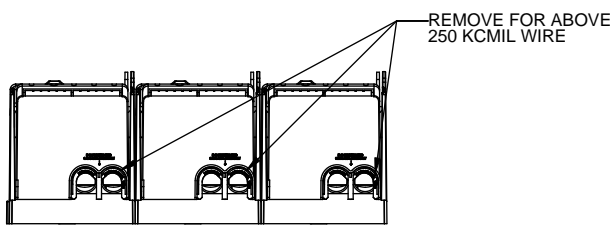

REVISIONS				DATE	ECN	BY
REV	ZONE	DESCRIPTION				

RM60600-3CR

RM60600-3CR WITH CVR-RH-60600 INSTALLED

RM60600-3CR WITH CVRI-RH-60600 INSTALLED

COOPER Bussmann
St. Louis MO 63178

TITLE:
Class R fuse holder-CUST-600V