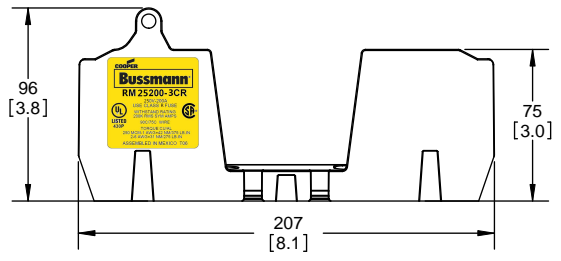

DESIGN UNITS: METRIC (mm)
UNLESS OTHERWISE SPECIFIED [INCHES]

THIRD ANGLE PROJECTION

RM25200-3CR

**RM25200-3CR
WITH CVR-RH-25200 INSTALLED**

**RM25200-3CR
WITH CVRI-RH-25200 INSTALLED**

ALLEN KEY #:
3/8" (10.0MM)