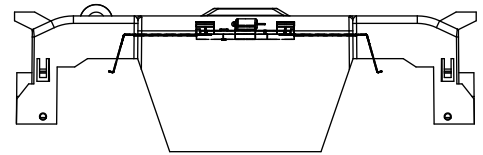

SCALE: 1:2 SIZE: A3 SHEET: 2 OF 14

www.Bussmann.com

RM25100-1CR

ALLEN KEY #:
3/16" (5.5MM)

RM25100-1CR WITH CVR-RH-25100 INSTALLED

CVR-RH-25100

RM25100-1CR WITH CVRI-RH-25100 INSTALLED

CVRI-RH-25100