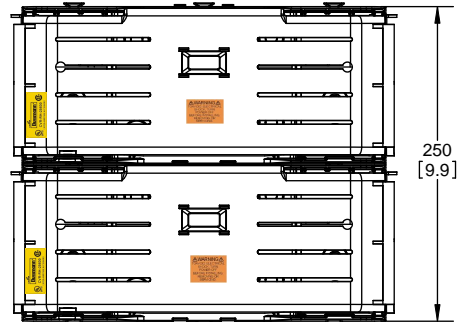

DESIGN UNITS: METRIC (mm)
UNLESS OTHERWISE SPECIFIED [INCHES]

THIRD ANGLE PROJECTION

RM25600-2CR

**RM25600-2CR
WITH CVR-RH-25600 INSTALLED**

**RM25600-2CR
WITH CVRI-RH-25600 INSTALLED**

COOPER Bussmann
St. Louis MO 63178

TITLE:
Class R fuse holder-CUST-250V

SCALE: 1:1   SIZE: A3   SHEET: 13 OF 14