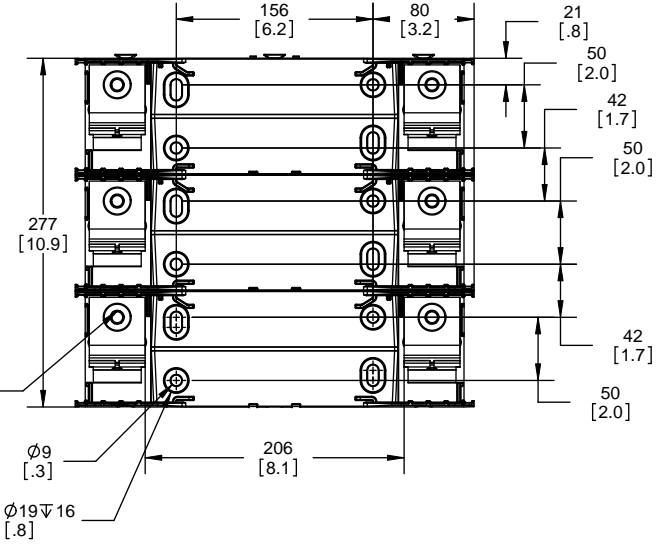

DESIGN UNITS: METRIC (mm)
UNLESS OTHERWISE SPECIFIED
[INCHES]

THIRD ANGLE PROJECTION

REVISIONS			DATE	ECN	BY
REV	ZONE	DESCRIPTION			

RM60400-3CR

**RM60400-3CR
WITH CVR-RH-60400 INSTALLED**

**RM60400-3CR
WITH CVRI-RH-60400 INSTALLED**

COOPER Bussmann
St. Louis MO 63178

TITLE:
Class R fuse holder-CUST-600V

SCALE: 1:1   SIZE: A3   SHEET: 9 OF 12