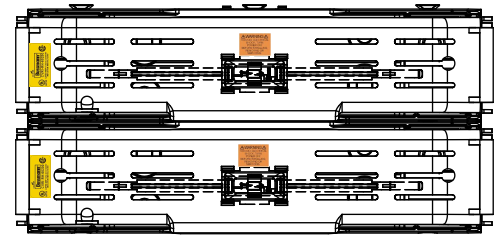

RM60200-2CR

**RM60200-2CR
WITH CVR-RH-60200 INSTALLED**

**RM60200-2CR
WITH CVRI-RH-60200 INSTALLED**

COOPER Bussmann
St. Louis MO 63178

TITLE:
Class R fuse holder-CUST-600V

SCALE: 1:1   SIZE: A3   SHEET: 5 OF 12