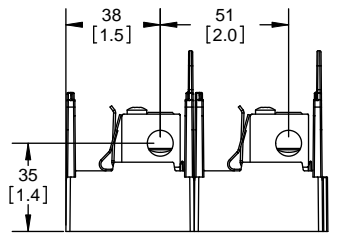

**RM25100-2CR
WITH CVRI-RH-25100 INSTALLED**

COOPER Bussmann
St. Louis MO 63178

TITLE:
Class R fuse holder-CUST-250V

SCALE: 1:1   SIZE: A3   SHEET: 4 OF 14