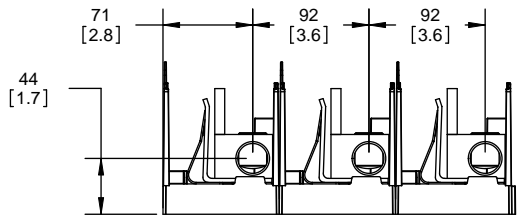

DESIGN UNITS: METRIC (mm)
UNLESS OTHERWISE SPECIFIED
[INCHES]

THIRD ANGLE PROJECTION

REVISIONS			DATE	ECN	BY
REV	ZONE	DESCRIPTION			

RM60400-3CR

**RM60400-3CR
WITH CVR-RH-60400 INSTALLED**

**RM60400-3CR
WITH CVRI-RH-60400 INSTALLED**

COOPER Bussmann
St. Louis MO 63178

TITLE:
Class R fuse holder-CUST-600V

SCALE: 1:1   SIZE: A3   SHEET: 9 OF 12