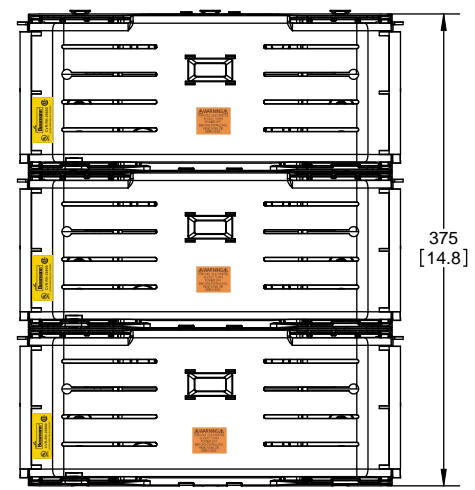

DESIGN UNITS: METRIC (mm)
UNLESS OTHERWISE SPECIFIED
[INCHES]

THIRD ANGLE PROJECTION

RM25600-3CR

**RM25600-3CR
WITH CVR-RH-25600 INSTALLED**

**RM25600-3CR
WITH CVRI-RH-25600 INSTALLED**

COOPER Bussmann
St. Louis MO 63178