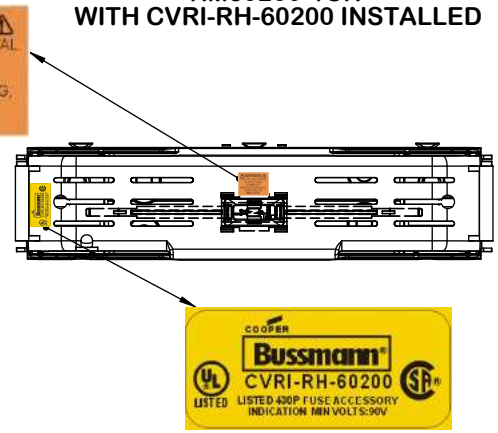

REVISIONS			DATE	ECN	BY
REV	ZONE	DESCRIPTION			

RM60200-1CR

RM60200-1CR WITH CVR-RH-60200 INSTALLED

RM60200-1CR WITH CVRI-RH-60200 INSTALLED