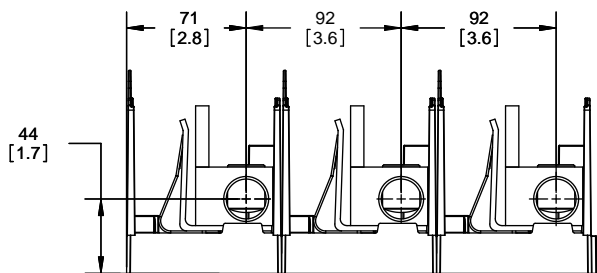

DESIGN UNITS: METRIC (mm)
UNLESS OTHERWISE SPECIFIED
[INCHES]

THIRD ANGLE PROJECTION

RM25400-3CR

RM25400-3CR
WITH CVR-RH-25400 INSTALLED

RM25400-3CR
WITH CVRI-RH-25400 INSTALLED

COOPER Bussmann
St. Louis MO 63178