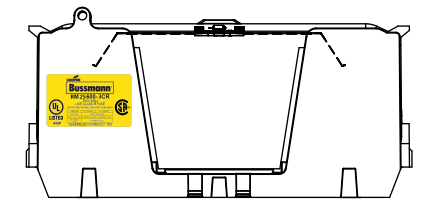

DESIGN UNITS: METRIC (mm)
UNLESS OTHERWISE SPECIFIED
[INCHES]

THIRD ANGLE PROJECTION

RM25600-3CR

**RM25600-3CR
WITH CVR-RH-25600 INSTALLED**

**RM25600-3CR
WITH CVRI-RH-25600 INSTALLED**

COOPER Bussmann
St. Louis MO 63178