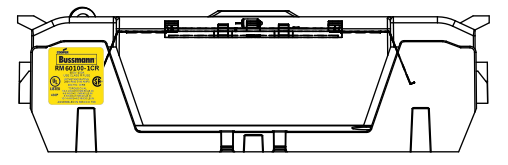

TITLE:
Class R fuse holder-CUST-250V

SCALE: 1:1 SIZE: A3 SHEET: 14 OF 14

REVISIONS			DATE	ECN	BY
REV	ZONE	DESCRIPTION			

RM60100-1CR

RM60100-1CR WITH CVR-RH-60100 INSTALLED

RM60100-1CR WITH CVRI-RH-60100 INSTALLED