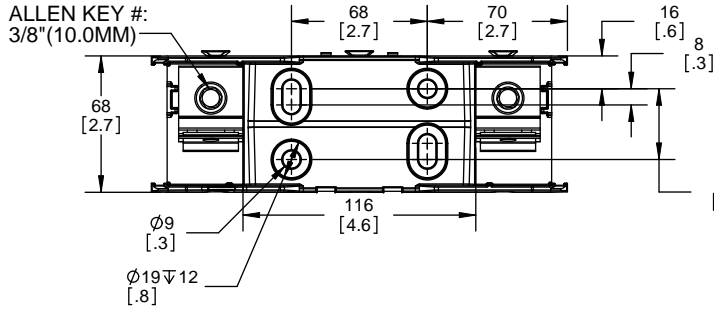

TITLE:
Class R fuse holder-CUST-250V

SCALE: 1:1 SIZE: A3 SHEET: 5 OF 14

DESIGN UNITS: METRIC (mm)
UNLESS OTHERWISE SPECIFIED [INCHES]

THIRD ANGLE PROJECTION

RM25200-1CR

**RM25200-1CR
WITH CVR-RH-25200 INSTALLED**