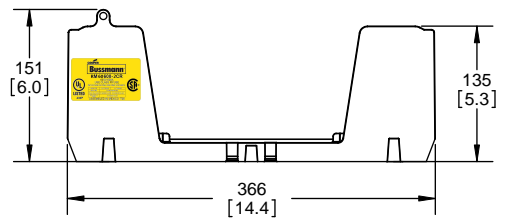

**RM60600-2CR
WITH CVRI-RH-60600 INSTALLED**

COOPER Bussmann
St. Louis MO 63178

TITLE:
Class R fuse holder-CUST-600V

SCALE: 1:5   SIZE: A3   SHEET: 11 OF 12