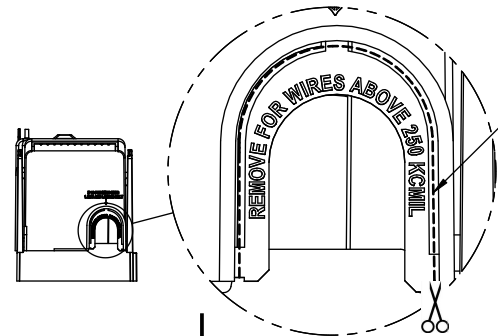

CVRI-RH-60400

CUT OPEN ALONG THIS DOTTED LINE FOR WIRES ABOVE 250 KCMIL

COOPER Bussmann
St. Louis MO 63178

TITLE: **Class R fuse holder-CUST-600V**

SCALE: 1:1 SIZE: A3 SHEET: 7 OF 12