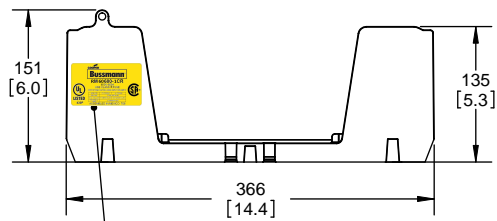

RM60600-1CR