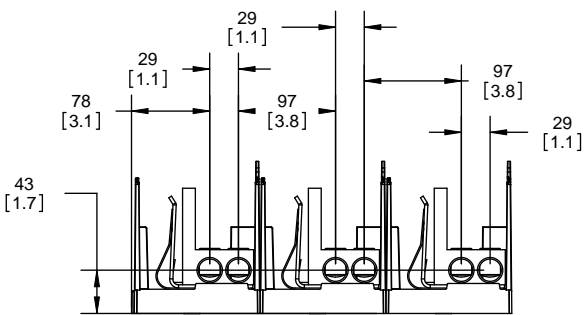

RM60600-3CR WITH CVRI-RH-60600 INSTALLED

COOPER Bussmann
St. Louis MO 63178

TITLE:
Class R fuse holder-CUST-600V

SCALE: 1:5   SIZE: A3   SHEET: 12 OF 12