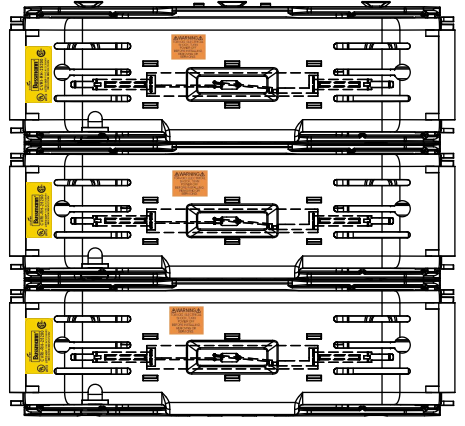

DESIGN UNITS: METRIC (mm)
UNLESS OTHERWISE SPECIFIED [INCHES]

THIRD ANGLE PROJECTION

RM25200-3CR

**RM25200-3CR
WITH CVR-RH-25200 INSTALLED**

**RM25200-3CR
WITH CVRI-RH-25200 INSTALLED**

ALLEN KEY #:
3/8" (10.0MM)