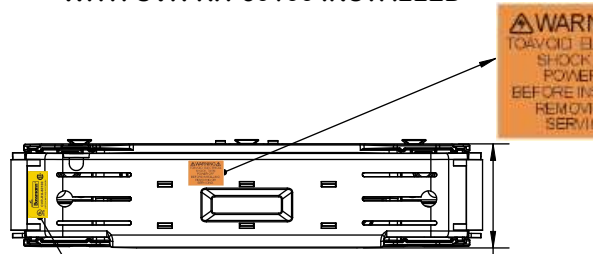

TITLE:
Class R fuse holder-CUST-250V

SCALE: 1:1 SIZE: A3 SHEET: 14 OF 14

REVISIONS			DATE	ECN	BY
REV	ZONE	DESCRIPTION			

RM60100-1CR

RM60100-1CR WITH CVR-RH-60100 INSTALLED

RM60100-1CR WITH CVRI-RH-60100 INSTALLED