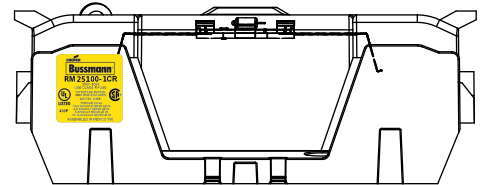

SCALE: 1:2 SIZE: A3 SHEET: 2 OF 14

www.Bussmann.com

RM25100-1CR

ALLEN KEY #:
3/16" (5.5MM)

RM25100-1CR WITH CVR-RH-25100 INSTALLED

CVR-RH-25100

RM25100-1CR WITH CVRI-RH-25100 INSTALLED

CVRI-RH-25100