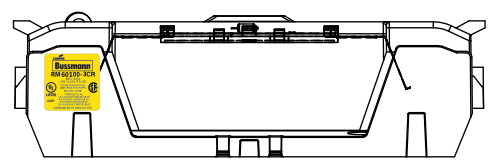

RM60100-3CR

RM60100-3CR WITH CVR-RH-60100 INSTALLED

RM60100-3CR WITH CVRI-RH-60100 INSTALLED

COOPER Bussmann
St. Louis MO 63178

TITLE:
Class R fuse holder-CUST-600V

SCALE: 1:1   SIZE: A3   SHEET: 3 OF 12