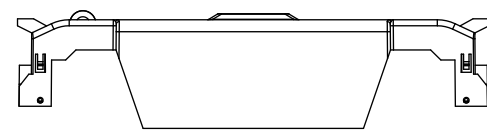

CVR-RH-60100

CVRI-RH-60100

CUT OPEN ALONG THIS DOTTED LINE FOR WIRES ABOVE 6 AWG

COOPER Bussmann
St. Louis MO 63178

TITLE: **Class R fuse holder-CUST-600V**

SCALE: 1:1 SIZE: A3 SHEET: 1 OF 12