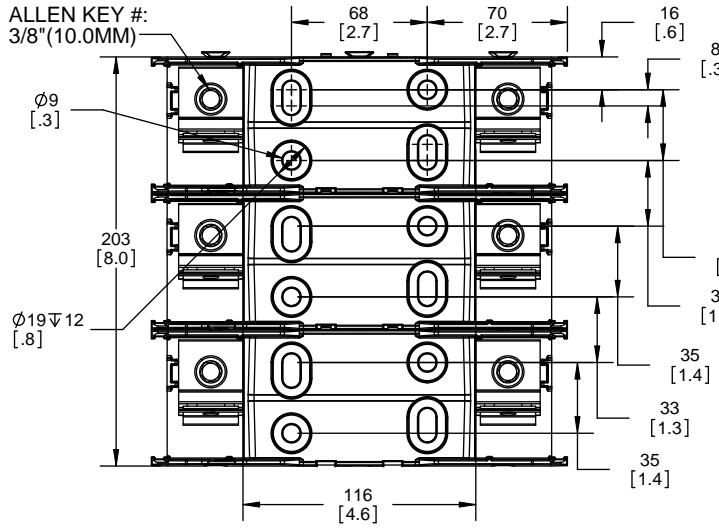

DESIGN UNITS: METRIC (mm)
UNLESS OTHERWISE SPECIFIED [INCHES]

THIRD ANGLE PROJECTION

RM25200-3CR

**RM25200-3CR
WITH CVR-RH-25200 INSTALLED**

**RM25200-3CR
WITH CVRI-RH-25200 INSTALLED**

ALLEN KEY #:
3/8" (10.0MM)