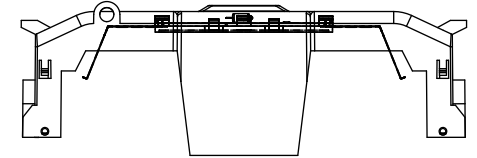

CVRI-RH-25200

COOPER Bussmann
St. Louis MO 63178

TITLE:
Class R fuse holder-CUST-250V

SCALE: 1:1 SIZE: A3 SHEET: 6 OF 14