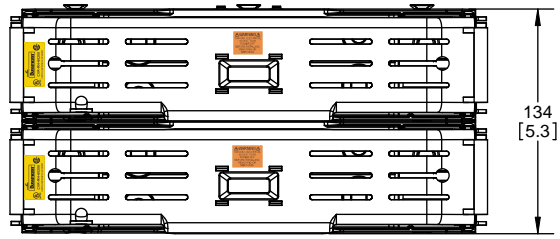

RM60200-2CR

**RM60200-2CR
WITH CVR-RH-60200 INSTALLED**

**RM60200-2CR
WITH CVRI-RH-60200 INSTALLED**

COOPER Bussmann
St. Louis MO 63178

TITLE:
Class R fuse holder-CUST-600V

SCALE: 1:1   SIZE: A3   SHEET: 5 OF 12