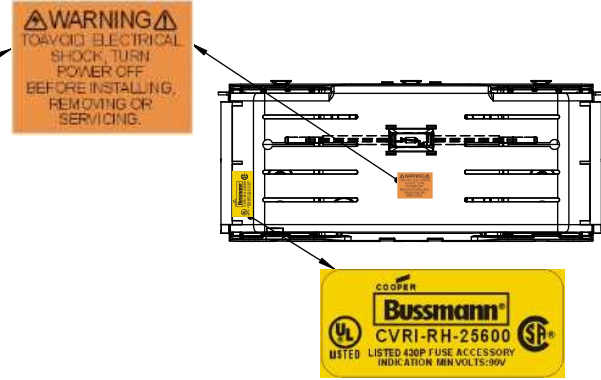

RM25600-1CR WITH CVRI-RH-25600 INSTALLED