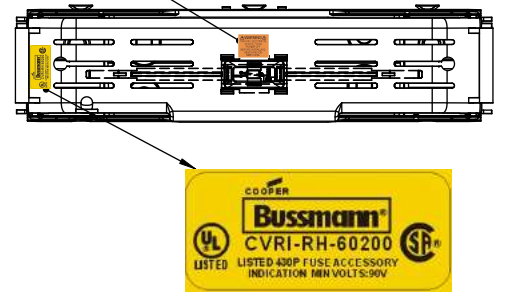

REVISIONS			DATE	ECN	BY
REV	ZONE	DESCRIPTION			

**RM60200-1CR**

**RM60200-1CR WITH CVR-RH-60200 INSTALLED**

**RM60200-1CR WITH CVRI-RH-60200 INSTALLED**

**WARNING**  
TO AVOID ELECTRICAL SHOCK, TURN POWER OFF BEFORE INSTALLING, REMOVING OR SERVICING.