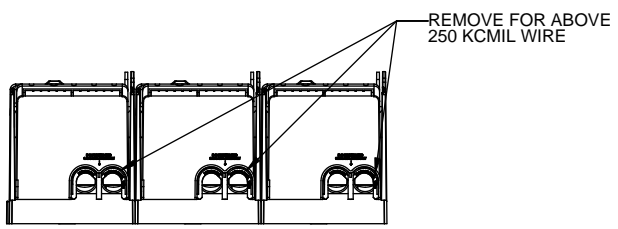

REVISIONS				DATE	ECN	BY
REV	ZONE	DESCRIPTION				

**RM60600-3CR**

**RM60600-3CR WITH CVR-RH-60600 INSTALLED**

**RM60600-3CR WITH CVRI-RH-60600 INSTALLED**

**COOPER Bussmann**  
St. Louis MO 63178

TITLE:  
**Class R fuse holder-CUST-600V**