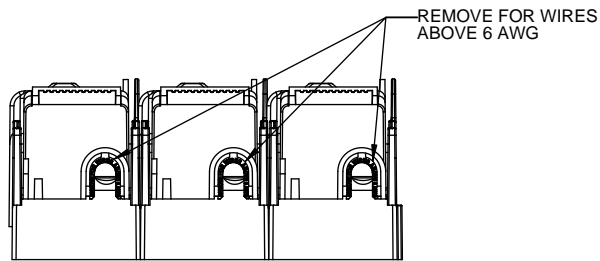

SCALE: 1:1      SIZE: A3      SHEET: 4 OF 14

DESIGN UNITS: METRIC (mm)  
UNLESS OTHERWISE SPECIFIED  
[INCHES]

THIRD ANGLE PROJECTION

**RM25100-3CR**

**RM25100-3CR  
WITH CVR-RH-25100 INSTALLED**

**RM25100-3CR  
WITH CVRI-RH-25100 INSTALLED**