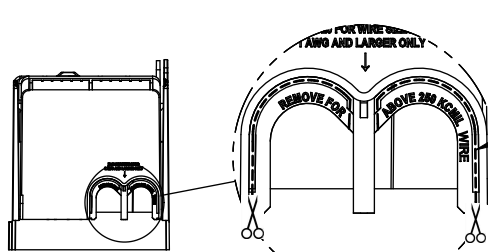

WIRE SIZE	CUT TORQUE	AL TORQUE
600 KCMIL	87 NM / 620 IN-LBS	
DUAL 304 AWG	37 NM/300 IN-LBS	33.9 NM/300 IN-LBS
100 KCMIL	51 NM/45 IN-LBS	

UL LISTED 430P SA  
 ASSEMBLED IN MEXICO T06

**COOPER Bussmann**  
 St. Louis MO 63178