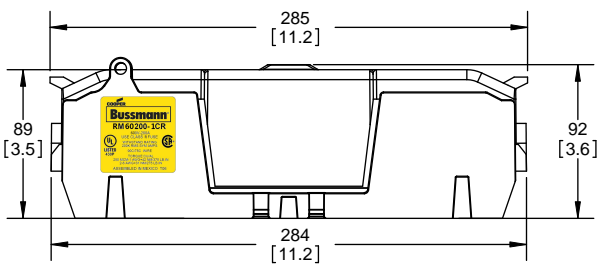

REVISIONS			DATE	ECN	BY
REV	ZONE	DESCRIPTION			

RM60200-1CR

RM60200-1CR WITH CVR-RH-60200 INSTALLED

RM60200-1CR WITH CVRI-RH-60200 INSTALLED

WARNING
TO AVOID ELECTRICAL SHOCK, TURN POWER OFF BEFORE INSTALLING, REMOVING OR SERVICING.

CVR-RH-60200

CVRI-RH-60200

COOPER Bussmann
St. Louis MO 63178

TITLE: **Class R fuse holder-CUST-600V**

SCALE: 1:1 SIZE: A3 SHEET: 4 OF 12