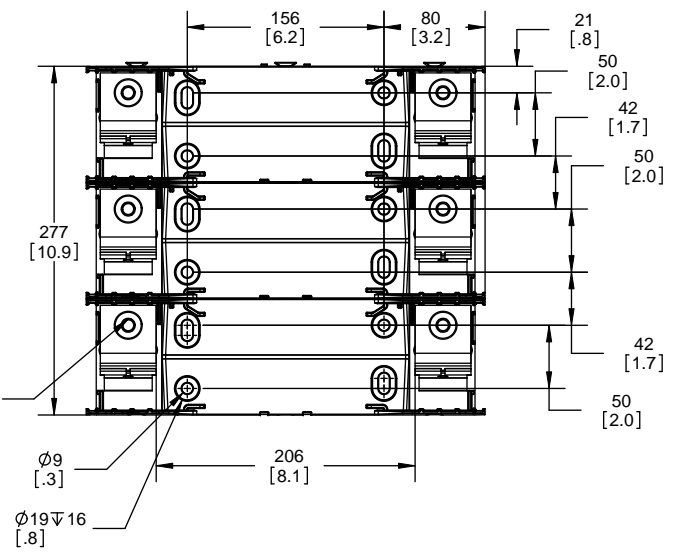

DESIGN UNITS: METRIC (mm)
UNLESS OTHERWISE SPECIFIED
[INCHES]

THIRD ANGLE PROJECTION

REVISIONS			DATE	ECN	BY
REV	ZONE	DESCRIPTION			

RM60400-3CR

**RM60400-3CR
WITH CVR-RH-60400 INSTALLED**

**RM60400-3CR
WITH CVRI-RH-60400 INSTALLED**

COOPER Bussmann
St. Louis MO 63178

TITLE:
Class R fuse holder-CUST-600V

SCALE: 1:1   SIZE: A3   SHEET: 9 OF 12