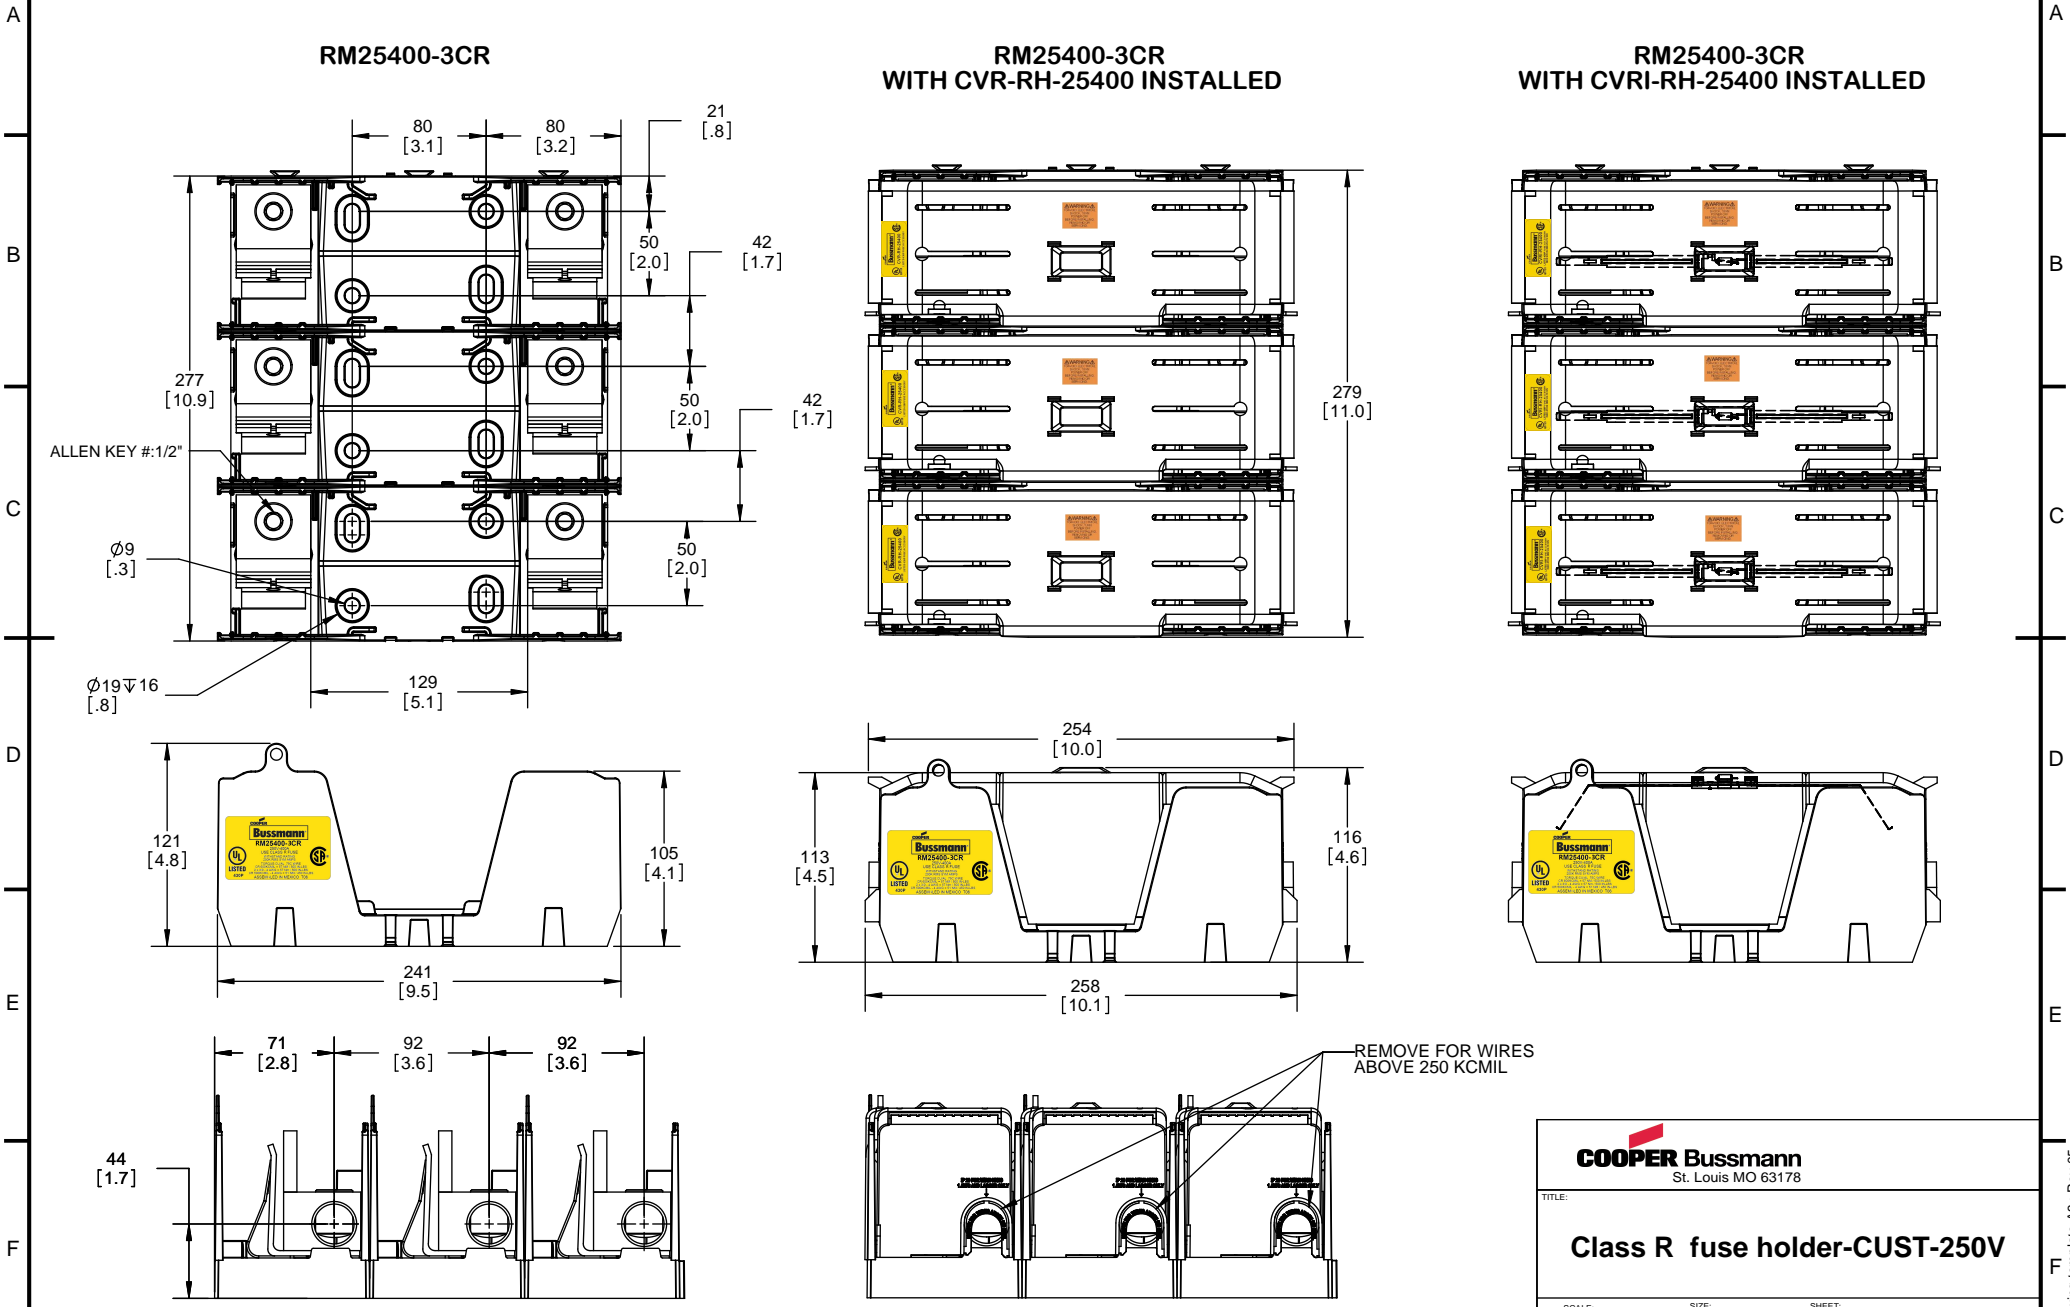

SCALE: 1:1      SIZE: A3      SHEET: 10 OF 14

DESIGN UNITS: METRIC (mm)  
UNLESS OTHERWISE SPECIFIED  
[INCHES]

THIRD ANGLE PROJECTION

**RM25400-3CR**

**RM25400-3CR  
WITH CVR-RH-25400 INSTALLED**

**RM25400-3CR  
WITH CVRI-RH-25400 INSTALLED**