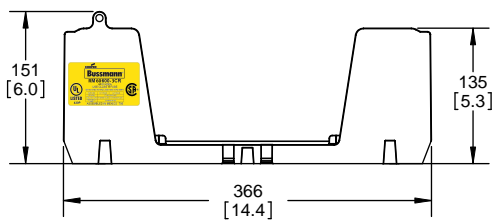

RM60600-3CR WITH CVRI-RH-60600 INSTALLED

COOPER Bussmann
St. Louis MO 63178

TITLE:
Class R fuse holder-CUST-600V

SCALE: 1:5   SIZE: A3   SHEET: 12 OF 12