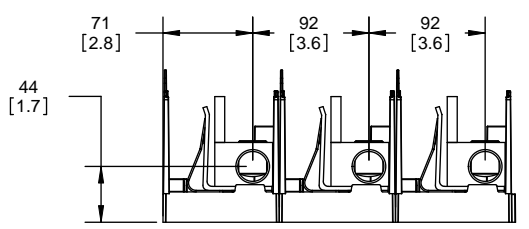

DESIGN UNITS: METRIC (mm)
UNLESS OTHERWISE SPECIFIED
[INCHES]

THIRD ANGLE PROJECTION

REVISIONS			DATE	ECN	BY
REV	ZONE	DESCRIPTION			

RM60400-3CR

**RM60400-3CR
WITH CVR-RH-60400 INSTALLED**

**RM60400-3CR
WITH CVRI-RH-60400 INSTALLED**

COOPER Bussmann
St. Louis MO 63178

TITLE:
Class R fuse holder-CUST-600V

SCALE: 1:1   SIZE: A3   SHEET: 9 OF 12