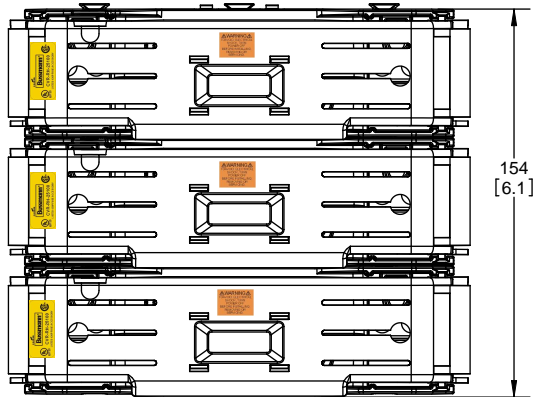

SCALE: 1:1      SIZE: A3      SHEET: 4 OF 14

DESIGN UNITS: METRIC (mm)  
UNLESS OTHERWISE SPECIFIED  
[INCHES]

THIRD ANGLE PROJECTION

**RM25100-3CR**

**RM25100-3CR  
WITH CVR-RH-25100 INSTALLED**

**RM25100-3CR  
WITH CVRI-RH-25100 INSTALLED**