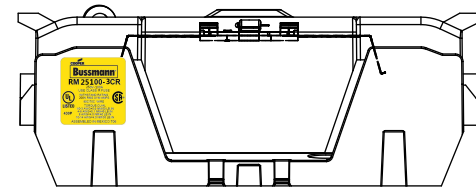

SCALE: 1:1      SIZE: A3      SHEET: 4 OF 14

DESIGN UNITS: METRIC (mm)  
UNLESS OTHERWISE SPECIFIED  
[INCHES]

THIRD ANGLE PROJECTION

**RM25100-3CR**

**RM25100-3CR  
WITH CVR-RH-25100 INSTALLED**

**RM25100-3CR  
WITH CVRI-RH-25100 INSTALLED**