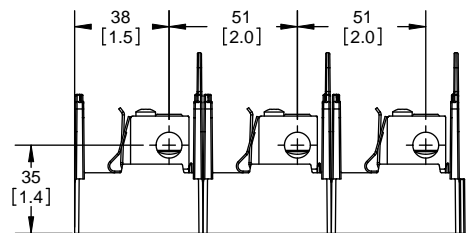

SCALE: 1:1      SIZE: A3      SHEET: 4 OF 14

DESIGN UNITS: METRIC (mm)  
UNLESS OTHERWISE SPECIFIED  
[INCHES]

THIRD ANGLE PROJECTION

**RM25100-3CR**

**RM25100-3CR  
WITH CVR-RH-25100 INSTALLED**

**RM25100-3CR  
WITH CVRI-RH-25100 INSTALLED**