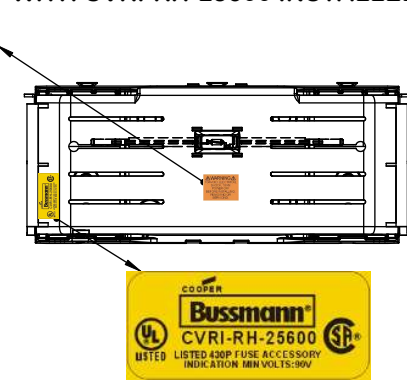

RM25600-1CR WITH CVRI-RH-25600 INSTALLED