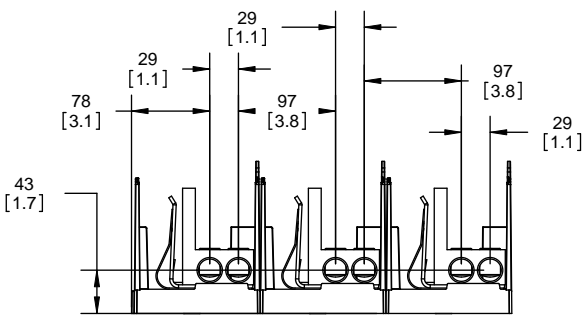

RM60600-3CR WITH CVRI-RH-60600 INSTALLED

COOPER Bussmann
St. Louis MO 63178

TITLE:
Class R fuse holder-CUST-600V

SCALE: 1:5   SIZE: A3   SHEET: 12 OF 12