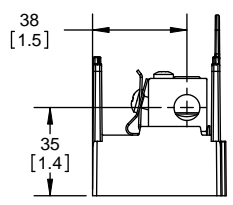

CVR-RH-60100

CVRI-RH-60100

COOPER Bussmann
St. Louis MO 63178

TITLE: **Class R fuse holder-CUST-600V**

SCALE: 1:1 SIZE: A3 SHEET: 1 OF 12