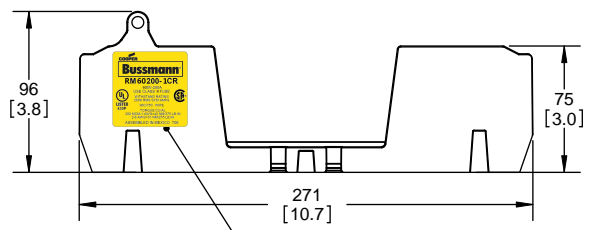

REVISIONS			DATE	ECN	BY
REV	ZONE	DESCRIPTION			

**RM60200-1CR**

**RM60200-1CR WITH CVR-RH-60200 INSTALLED**

**RM60200-1CR WITH CVRI-RH-60200 INSTALLED**

**WARNING**  
TO AVOID ELECTRICAL SHOCK, TURN POWER OFF BEFORE INSTALLING, REMOVING OR SERVICING.