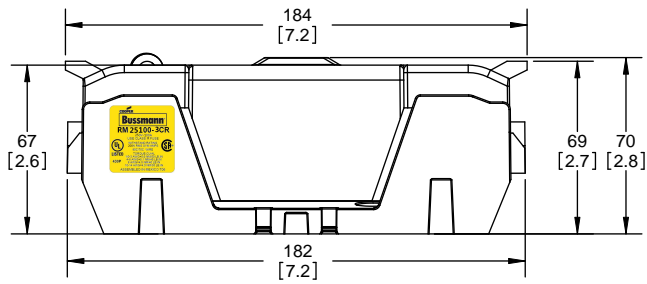

SCALE: 1:1      SIZE: A3      SHEET: 4 OF 14

DESIGN UNITS: METRIC (mm)  
UNLESS OTHERWISE SPECIFIED  
[INCHES]

THIRD ANGLE PROJECTION

**RM25100-3CR**

**RM25100-3CR  
WITH CVR-RH-25100 INSTALLED**

**RM25100-3CR  
WITH CVRI-RH-25100 INSTALLED**