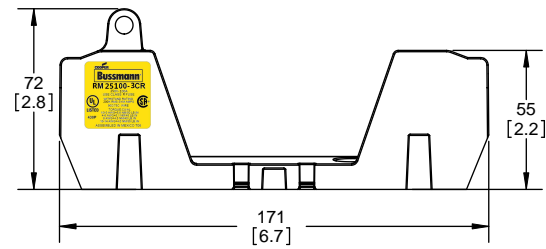

SCALE: 1:1      SIZE: A3      SHEET: 4 OF 14

DESIGN UNITS: METRIC (mm)  
UNLESS OTHERWISE SPECIFIED  
[INCHES]

THIRD ANGLE PROJECTION

**RM25100-3CR**

**RM25100-3CR  
WITH CVR-RH-25100 INSTALLED**

**RM25100-3CR  
WITH CVRI-RH-25100 INSTALLED**