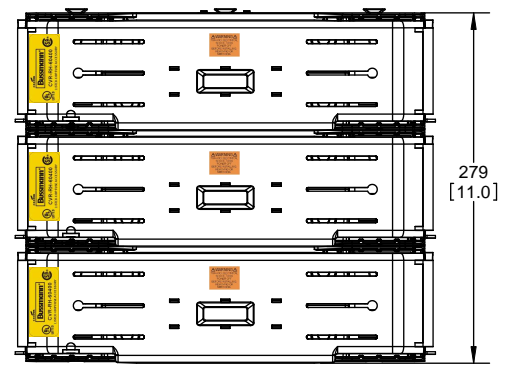

DESIGN UNITS: METRIC (mm)
UNLESS OTHERWISE SPECIFIED
[INCHES]

THIRD ANGLE PROJECTION

REVISIONS			DATE	ECN	BY
REV	ZONE	DESCRIPTION			

RM60400-3CR

**RM60400-3CR
WITH CVR-RH-60400 INSTALLED**

**RM60400-3CR
WITH CVRI-RH-60400 INSTALLED**

COOPER Bussmann
St. Louis MO 63178

TITLE:
Class R fuse holder-CUST-600V

SCALE: 1:1   SIZE: A3   SHEET: 9 OF 12