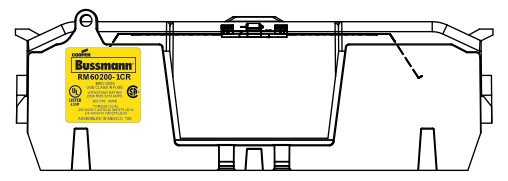

REVISIONS			DATE	ECN	BY
REV	ZONE	DESCRIPTION			

**RM60200-1CR**

**RM60200-1CR WITH CVR-RH-60200 INSTALLED**

**RM60200-1CR WITH CVRI-RH-60200 INSTALLED**

**WARNING**  
TO AVOID ELECTRICAL SHOCK, TURN POWER OFF BEFORE INSTALLING, REMOVING OR SERVICING.