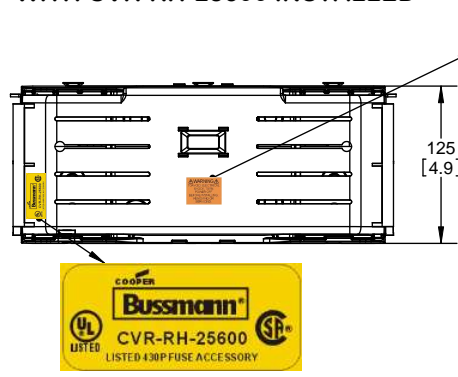

RM25600-1CR WITH CVR-RH-25600 INSTALLED