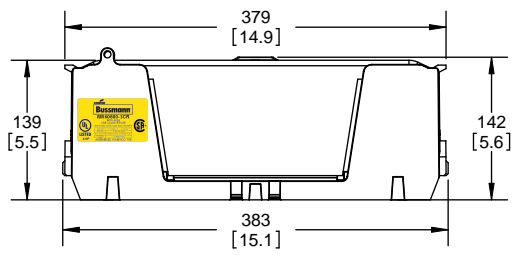

RM60600-3CR WITH CVRI-RH-60600 INSTALLED

COOPER Bussmann
St. Louis MO 63178

TITLE:
Class R fuse holder-CUST-600V

SCALE: 1:5   SIZE: A3   SHEET: 12 OF 12