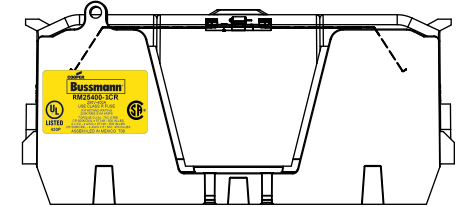

SCALE: 1:1      SIZE: A3      SHEET: 8 OF 14

DESIGN UNITS: METRIC (mm)  
UNLESS OTHERWISE SPECIFIED  
[INCHES]

THIRD ANGLE PROJECTION

**RM25400-1CR**

**RM25400-1CR  
WITH CVR-RH-25400 INSTALLED**

**RM25400-1CR  
WITH CVRI-RH-25400 INSTALLED**