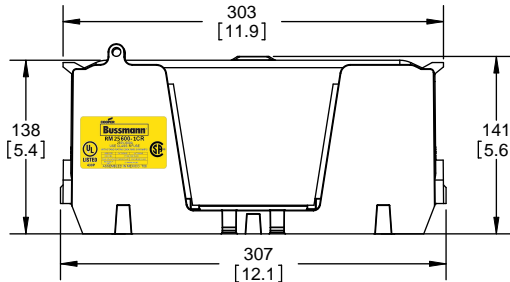

RM25600-1CR WITH CVRI-RH-25600 INSTALLED