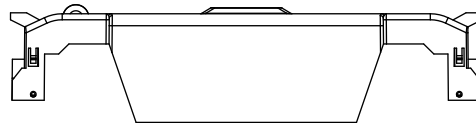

CVR-RH-60100