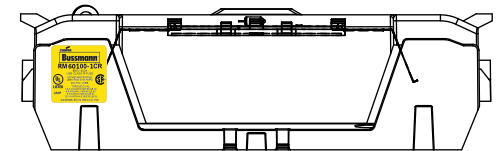

**RM25600-3CR
WITH CVRI-RH-25600 INSTALLED**

COOPER Bussmann
St. Louis MO 63178

TITLE:
Class R fuse holder-CUST-250V

SCALE: 1:1 SIZE: A3 SHEET: 14 OF 14

RM60100-1CR

RM60100-1CR WITH CVR-RH-60100 INSTALLED

RM60100-1CR WITH CVRI-RH-60100 INSTALLED