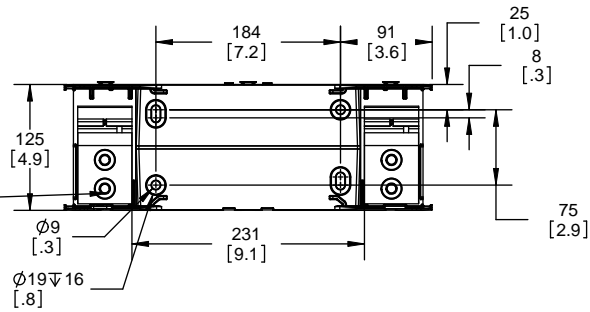

RM60600-1CR