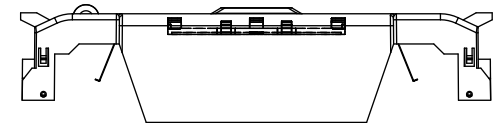

CVRI-RH-60100

COOPER Bussmann
St. Louis MO 63178

TITLE: **Class R fuse holder-CUST-600V**

SCALE: 1:1 SIZE: A3 SHEET: 1 OF 12