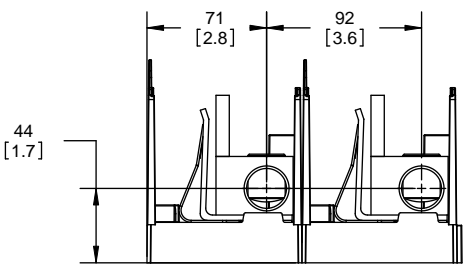

**RM25400-2CR
WITH CVRI-RH-25400 INSTALLED**

COOPER Bussmann
St. Louis MO 63178

TITLE:
Class R fuse holder-CUST-250V

SCALE: 1:1   SIZE: A3   SHEET: 10 OF 14