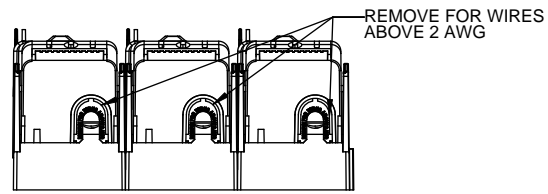

RM60200-3CR

**RM60200-3CR
WITH CVR-RH-60200 INSTALLED**

**RM60200-3CR
WITH CVRI-RH-60200 INSTALLED**

COOPER Bussmann
St. Louis MO 63178

TITLE: **Class R fuse holder-CUST-600V**

SCALE: 1:1   SIZE: A3   SHEET: 6 OF 12