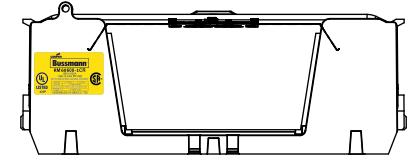

RM60600-1CR WITH CVRI-RH-60600 INSTALLED