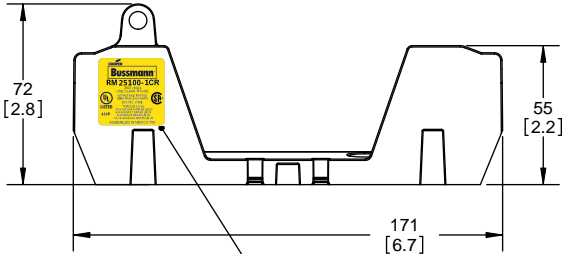

SCALE: 1:2 SIZE: A3 SHEET: 2 OF 14

RM25100-1CR

ALLEN KEY #: 3/16" (5.5MM)

RM25100-1CR WITH CVR-RH-25100 INSTALLED

RM25100-1CR WITH CVRI-RH-25100 INSTALLED

CVR-RH-25100

CVRI-RH-25100

COOPER Bussmann
St. Louis MO 63178