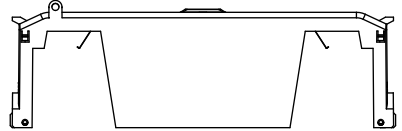

CVR-RH-60600