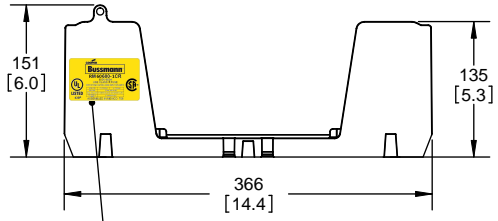

RM60600-1CR WITH CVRI-RH-60600 INSTALLED