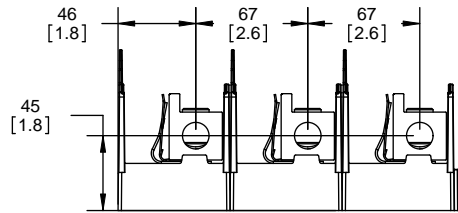

RM60200-3CR

**RM60200-3CR
WITH CVR-RH-60200 INSTALLED**

**RM60200-3CR
WITH CVRI-RH-60200 INSTALLED**

COOPER Bussmann
St. Louis MO 63178

TITLE: **Class R fuse holder-CUST-600V**

SCALE: 1:1   SIZE: A3   SHEET: 6 OF 12