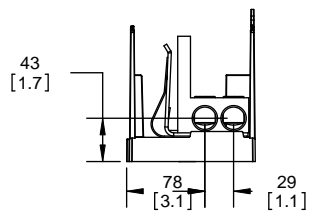

CVRI-RH-60600

COOPER Bussmann
St. Louis MO 63178

TITLE:
Class R fuse holder-CUST-600V

SCALE: 1:5 SIZE: A3 SHEET: 10 OF 12