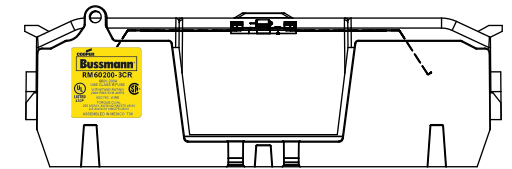

RM60200-3CR

**RM60200-3CR
WITH CVR-RH-60200 INSTALLED**

**RM60200-3CR
WITH CVRI-RH-60200 INSTALLED**

COOPER Bussmann
St. Louis MO 63178

TITLE: **Class R fuse holder-CUST-600V**

SCALE: 1:1   SIZE: A3   SHEET: 6 OF 12