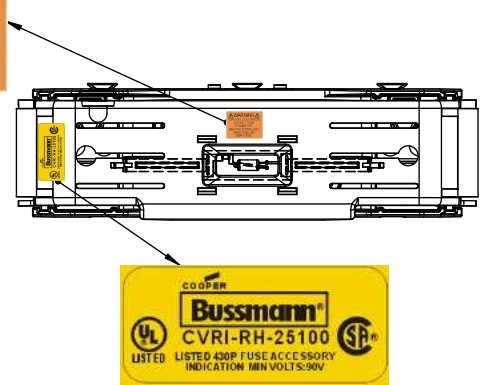

Catalog Number	Covers		Voltage	Current	Number of Poles	Label
	Class R	w/o Indication				
RM60100-1CR	CVR-RH-60100	CVRI-RH-60100	600	100	1	RM60100-1CR
RM60100-2CR					2	RM60100-2CR
RM60100-3CR					3	RM60100-3CR
RM60200-1CR	CVR-RH-60200	CVRI-RH-60200		200	1	RM60200-1CR
RM60200-2CR					2	RM60200-2CR
RM60200-3CR					3	RM60200-3CR
RM60400-1CR	CVR-RH-60400	CVRI-RH-60400		400	1	RM60400-1CR
RM60400-2CR					2	RM60400-2CR
RM60400-3CR					3	RM60400-3CR
RM60600-1CR	CVR-RH-60600	CVRI-RH-60600		600	1	RM60600-1CR
RM60600-2CR					2	RM60600-2CR
RM60600-3CR					3	RM60600-3CR

SCALE: 1:2 SIZE: A3 SHEET: 2 OF 14

RM25100-1CR

ALLEN KEY #: 3/16" (5.5MM)

RM25100-1CR WITH CVR-RH-25100 INSTALLED

RM25100-1CR WITH CVRI-RH-25100 INSTALLED

CVR-RH-25100

CVRI-RH-25100

COOPER Bussmann
St. Louis MO 63178