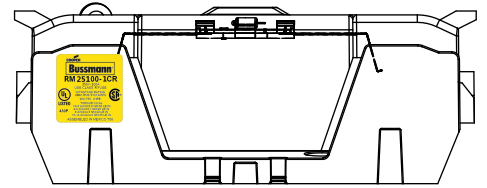

SCALE: 1:2 SIZE: A3 SHEET: 2 OF 14

RM25100-1CR

ALLEN KEY #: 3/16" (5.5MM)

RM25100-1CR WITH CVR-RH-25100 INSTALLED

RM25100-1CR WITH CVRI-RH-25100 INSTALLED

CVR-RH-25100

CVRI-RH-25100

COOPER Bussmann
St. Louis MO 63178