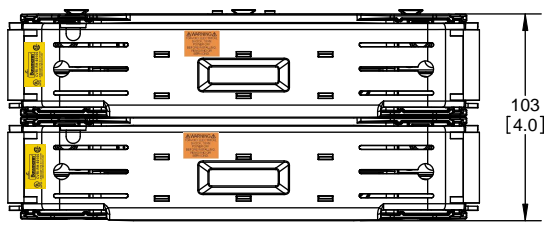

REVISIONS				DATE	ECN	BY
REV	ZONE	DESCRIPTION				

RM60100-2CR

**RM60100-2CR
WITH CVR-RH-60100 INSTALLED**

**RM60100-2CR
WITH CVRI-RH-60100 INSTALLED**

ALLEN KEY
#3/16" (5.5MM)

COOPER Bussmann
St. Louis MO 63178

TITLE:
Class R fuse holder-CUST-600V

SCALE: 1:1   SIZE: A3   SHEET: 2 OF 12