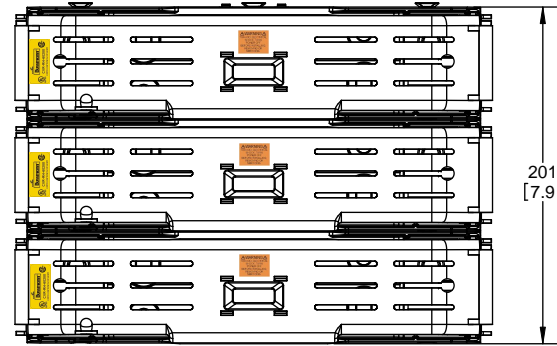

RM60200-3CR

**RM60200-3CR
WITH CVR-RH-60200 INSTALLED**

**RM60200-3CR
WITH CVRI-RH-60200 INSTALLED**

COOPER Bussmann
St. Louis MO 63178

TITLE: **Class R fuse holder-CUST-600V**

SCALE: 1:1   SIZE: A3   SHEET: 6 OF 12