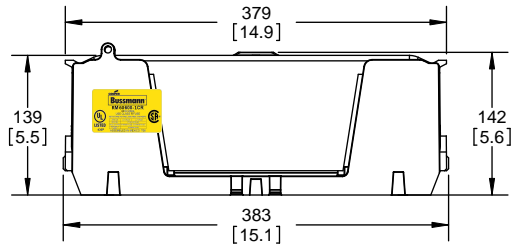

RM60600-1CR WITH CVRI-RH-60600 INSTALLED