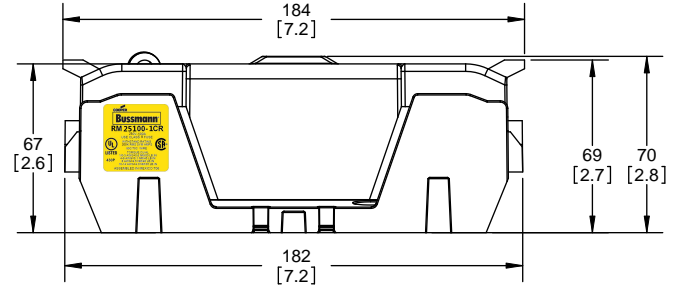

SCALE: 1:2 SIZE: A3 SHEET: 2 OF 14

RM25100-1CR

ALLEN KEY #: 3/16" (5.5MM)

RM25100-1CR WITH CVR-RH-25100 INSTALLED

RM25100-1CR WITH CVRI-RH-25100 INSTALLED

CVR-RH-25100

CVRI-RH-25100

COOPER Bussmann
St. Louis MO 63178