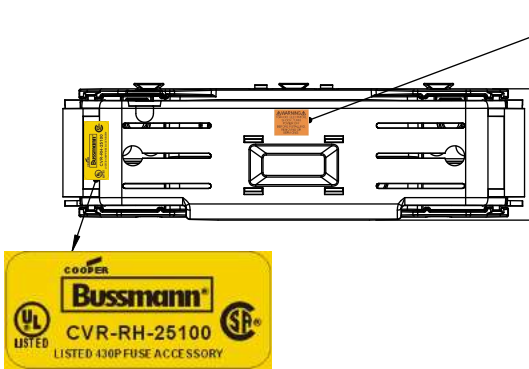

SCALE: 1:2 SIZE: A3 SHEET: 2 OF 14

RM25100-1CR

ALLEN KEY #: 3/16" (5.5MM)

RM25100-1CR WITH CVR-RH-25100 INSTALLED

RM25100-1CR WITH CVRI-RH-25100 INSTALLED

CVR-RH-25100

CVRI-RH-25100

COOPER Bussmann
St. Louis MO 63178