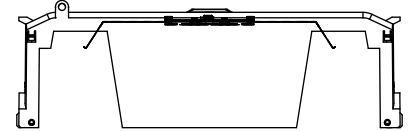

CVRI-RH-60600

COOPER Bussmann
St. Louis MO 63178

TITLE:
Class R fuse holder-CUST-600V

SCALE: 1:5 SIZE: A3 SHEET: 10 OF 12