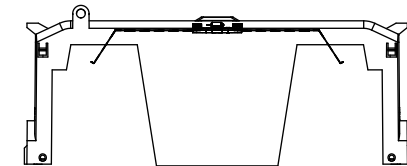

CVR-RH-25600

CVRI-RH-25600

CUT OPEN ALONG THIS DOTTED LINE FOR WIRES ABOVE 250 KCMIL

COOPER Bussmann
St. Louis MO 63178

Class R fuse holder-CUST-250V

SCALE: 1:1 SIZE: A3 SHEET: 12 OF 14