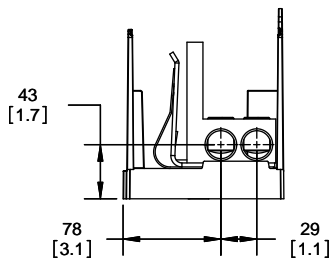

CVR-RH-25600

CVRI-RH-25600

CUT OPEN ALONG THIS DOTTED LINE FOR WIRES ABOVE 250 KCMIL

COOPER Bussmann
St. Louis MO 63178

Class R fuse holder-CUST-250V

SCALE: 1:1 SIZE: A3 SHEET: 12 OF 14