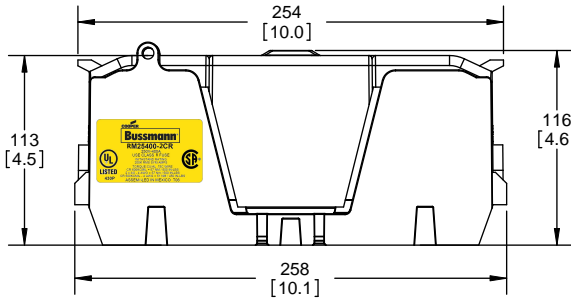

**RM25400-2CR
WITH CVRI-RH-25400 INSTALLED**

COOPER Bussmann
St. Louis MO 63178

TITLE:
Class R fuse holder-CUST-250V

SCALE: 1:1   SIZE: A3   SHEET: 10 OF 14