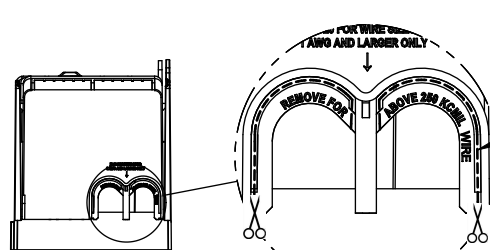

CVR-RH-25600

CVRI-RH-25600

CUT OPEN ALONG THIS DOTTED LINE FOR WIRES ABOVE 250 KCMIL

COOPER Bussmann
St. Louis MO 63178

Class R fuse holder-CUST-250V

SCALE: 1:1 SIZE: A3 SHEET: 12 OF 14