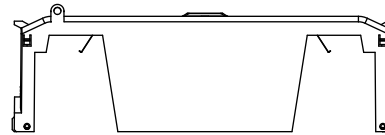

TITLE:
Class R fuse holder-CUST-600V

SCALE: 1:1 SIZE: A3 SHEET: 9 OF 12

RM60600-1CR

RM60600-1CR WITH CVR-RH-60600 INSTALLED

RM60600-1CR WITH CVRI-RH-60600 INSTALLED

CVR-RH-60600

CVRI-RH-60600

COOPER Bussmann
 St. Louis MO 63178