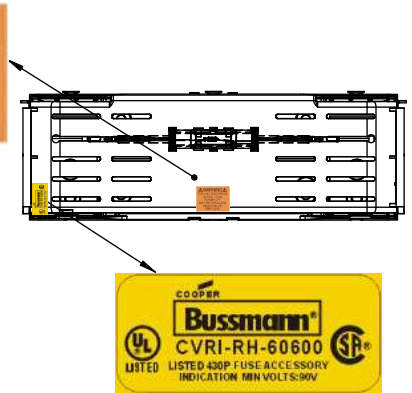

TITLE:
Class R fuse holder-CUST-600V

SCALE: 1:1 SIZE: A3 SHEET: 9 OF 12

RM60600-1CR

RM60600-1CR WITH CVR-RH-60600 INSTALLED

RM60600-1CR WITH CVRI-RH-60600 INSTALLED

CVR-RH-60600

CVRI-RH-60600

COOPER Bussmann
 St. Louis MO 63178