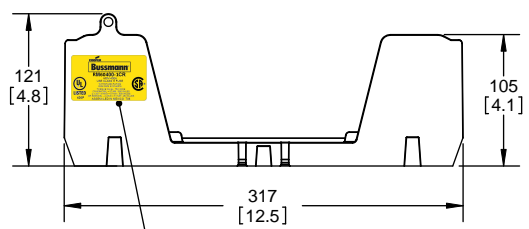

TITLE: **Class R fuse holder-CUST-600V**

SCALE: 1:1 SIZE: A3 SHEET: 6 OF 12

RM60400-1CR

RM60400-1CR WITH CVR-RH-60400 INSTALLED

RM60400-1CR WITH CVRI-RH-60400 INSTALLED

COOPER Bussmann RM60400-1CR
600V-400A
USE CLASS R FUSE
WITHSTAND RATING
200K RMS SYM AMPS
TORQUE: CU/AL 75C WIRE
CR 600KCMIL = 57 NM / 500 IN-LBS
2 x 3/0 - 4 AWG = 57 NM / 500 IN-LBS
CR 500KCMIL - 4 AWG = 51 NM / 450 IN-LBS
ASSEMBLED IN MEXICO T06