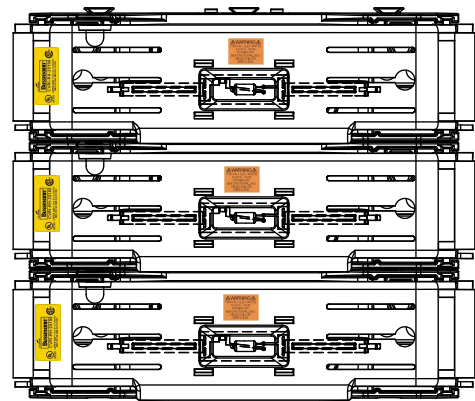

**RM25100-3CR
WITH CVRI-RH-25100 INSTALLED**

COOPER Bussmann
St. Louis MO 63178

TITLE:
Class R fuse holder-CUST-250V

SCALE: 1:1   SIZE: A3   SHEET: 5 OF 14