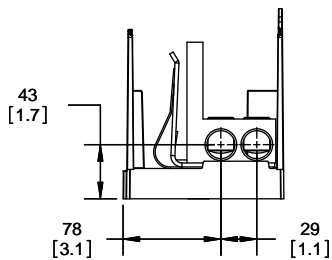

COOPER Bussmann
RM 25600-1CR
250V-600A
USE CLASS R FUSE
WITHSTAND RATING 200K RMS SYM AMPS

WIRE SIZE	CUT TORQUE	AL TORQUE
600 KCMIL	87 NM / 620 IN-LBS	
DUAL 304 AWG	37 NM/600 IN-LBS	33.9 NM/300 IN-LBS
100 KCMIL	51 NM/450 IN-LBS	

UL LISTED 430P SA
ASSEMBLED IN MEXICO T06