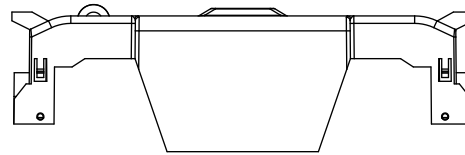

SCALE: 1:2 SIZE: A3 SHEET: 2 OF 14

RM25100-1CR

RM25100-1CR WITH CVR-RH-25100 INSTALLED

RM25100-1CR WITH CVRI-RH-25100 INSTALLED

CVR-RH-25100

CVRI-RH-25100

COOPER Bussmann
St. Louis MO 63178

TITLE: **Class R fuse holder-CUST-250V**

SCALE: 1:1 SIZE: A3 SHEET: 3 OF 14

DESIGN UNITS: METRIC (mm)
UNLESS OTHERWISE SPECIFIED
[INCHES]

THIRD ANGLE PROJECTION

RM25100-2CR

**RM25100-2CR
WITH CVR-RH-25100 INSTALLED**

**RM25100-2CR
WITH CVRI-RH-25100 INSTALLED**