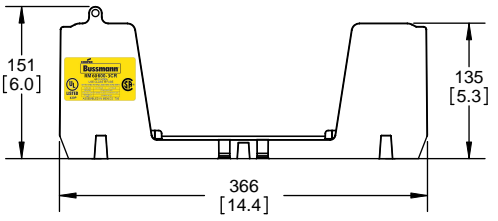

ALLEN KEY #:
3/8" (10.0MM)