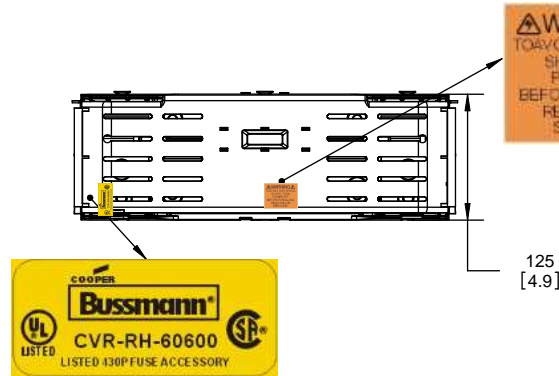

RM60600-1CR WITH CVR-RH-60600 INSTALLED