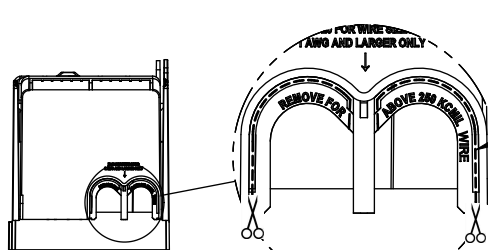

COOPER Bussmann
RM 25600-1CR
250V-600A
USE CLASS R FUSE
WITHSTAND RATING 200K RMS SYM AMPS

WIRE SIZE	CUT TORQUE	AL TORQUE
600 KCMIL	87 NM / 620 IN-LBS	
DUAL 304 AWG	37 NM/600 IN-LBS	33.9 NM/300 IN-LBS
100 KCMIL	51 NM/450 IN-LBS	

UL LISTED 430P SA
ASSEMBLED IN MEXICO T06