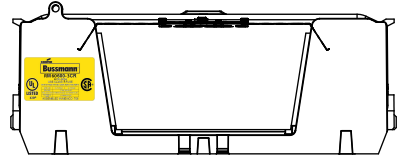

ALLEN KEY #:
3/8" (10.0MM)