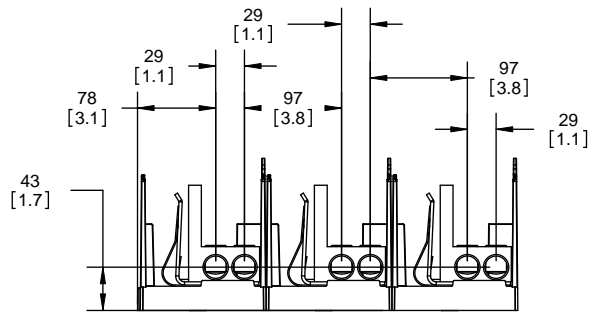

ALLEN KEY #:
3/8" (10.0MM)