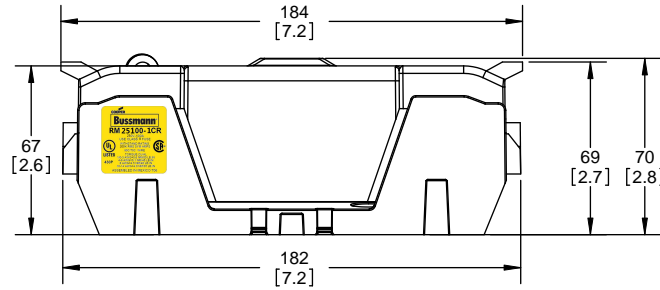

SCALE: 1:2 SIZE: A3 SHEET: 2 OF 14

RM25100-1CR

RM25100-1CR WITH CVR-RH-25100 INSTALLED

RM25100-1CR WITH CVRI-RH-25100 INSTALLED

CVR-RH-25100

CVRI-RH-25100

COOPER Bussmann
St. Louis MO 63178

TITLE: **Class R fuse holder-CUST-250V**