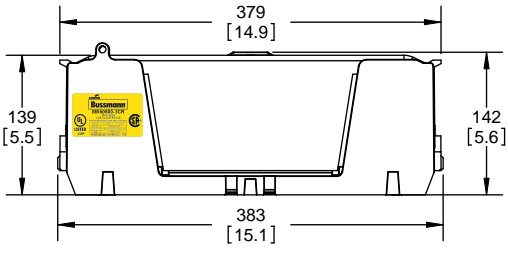

ALLEN KEY #:
3/8" (10.0MM)