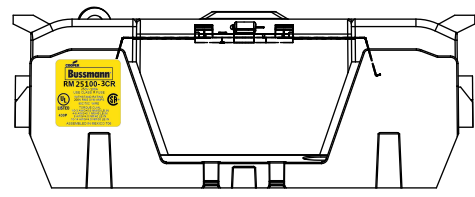

**RM25100-3CR
WITH CVRI-RH-25100 INSTALLED**

COOPER Bussmann
St. Louis MO 63178

TITLE:
Class R fuse holder-CUST-250V

SCALE: 1:1   SIZE: A3   SHEET: 5 OF 14