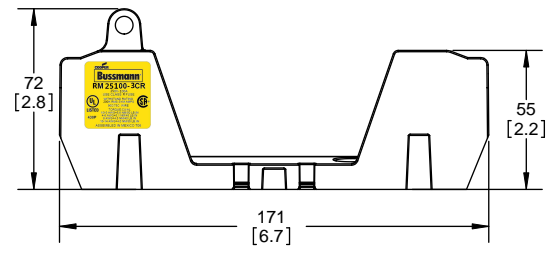

**RM25100-3CR
WITH CVRI-RH-25100 INSTALLED**

COOPER Bussmann
St. Louis MO 63178

TITLE:
Class R fuse holder-CUST-250V

SCALE: 1:1   SIZE: A3   SHEET: 5 OF 14