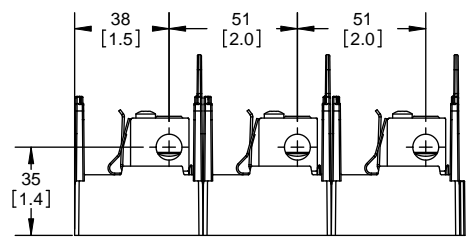

**RM25100-3CR
WITH CVRI-RH-25100 INSTALLED**

COOPER Bussmann
St. Louis MO 63178

TITLE:
Class R fuse holder-CUST-250V

SCALE: 1:1   SIZE: A3   SHEET: 5 OF 14