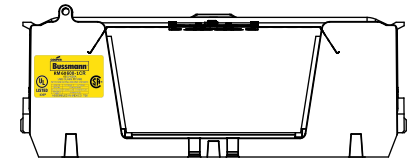

TITLE:
Class R fuse holder-CUST-600V

SCALE: 1:1 SIZE: A3 SHEET: 9 OF 12

Drawing template A3 - Rev 05

RM60600-1CR

RM60600-1CR WITH CVR-RH-60600 INSTALLED

RM60600-1CR WITH CVRI-RH-60600 INSTALLED

CVR-RH-60600