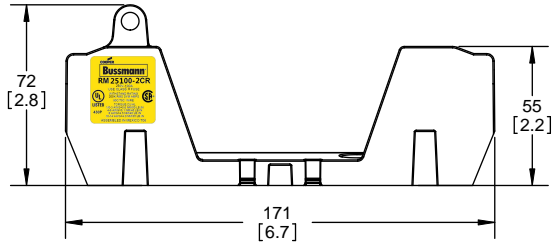

SCALE: 1:1 SIZE: A3 SHEET: 3 OF 14

DESIGN UNITS: METRIC (mm)
UNLESS OTHERWISE SPECIFIED
[INCHES]

THIRD ANGLE PROJECTION

RM25100-2CR

**RM25100-2CR
WITH CVR-RH-25100 INSTALLED**

**RM25100-2CR
WITH CVRI-RH-25100 INSTALLED**