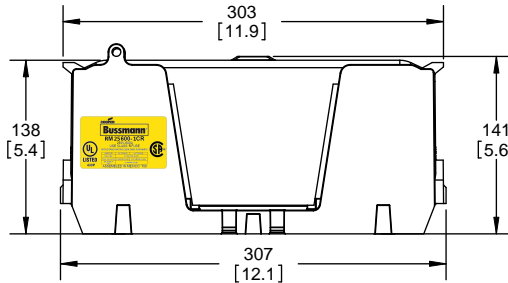

**RM25600-1CR
WITH CVRI-RH-25600 INSTALLED**