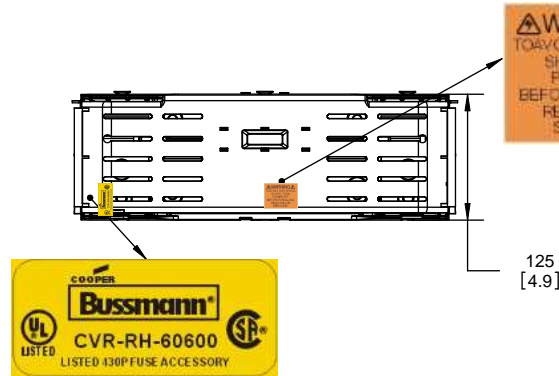

TITLE:
Class R fuse holder-CUST-600V

SCALE: 1:1 SIZE: A3 SHEET: 9 OF 12

Drawing template A3 - Rev 05

RM60600-1CR

RM60600-1CR WITH CVR-RH-60600 INSTALLED

RM60600-1CR WITH CVRI-RH-60600 INSTALLED

CVR-RH-60600