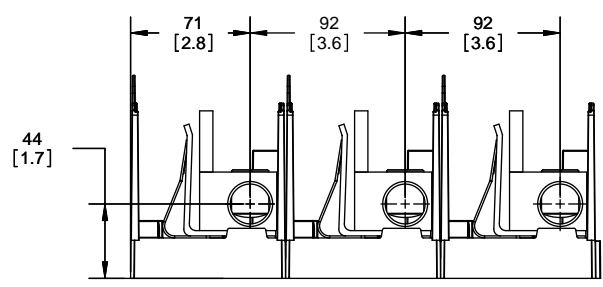

**RM25400-3CR
WITH CVRI-RH-25400 INSTALLED**

COOPER Bussmann
St. Louis MO 63178

TITLE:
Class R fuse holder-CUST-250V

SCALE: 1:1   SIZE: A3   SHEET: 11 OF 14