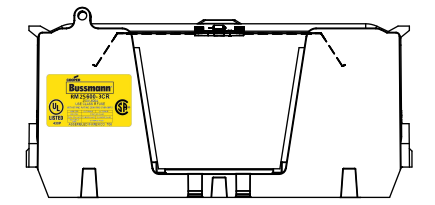

THIRD ANGLE PROJECTION

RM25600-3CR

**RM25600-3CR
WITH CVR-RH-25600 INSTALLED**

**RM25600-3CR
WITH CVRI-RH-25600 INSTALLED**

COOPER Bussmann
St. Louis MO 63178

TITLE: **Class R fuse holder-CUST-250V**

SCALE: 1:1 SIZE: A3 SHEET: 14 OF 14