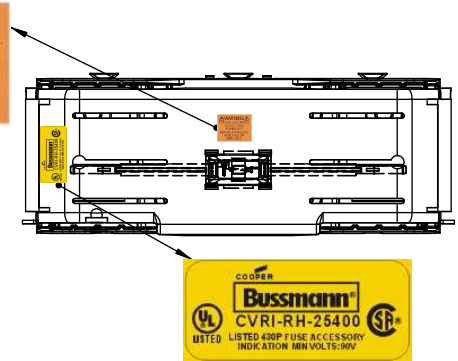

THIRD ANGLE PROJECTION

RM25400-1CR

**RM25400-1CR
WITH CVR-RH-25400 INSTALLED**

**RM25400-1CR
WITH CVRI-RH-25400 INSTALLED**

CVR-RH-25400

CVRI-RH-25400

COOPER Bussmann
St. Louis MO 63178

Class R fuse holder-CUST-250V