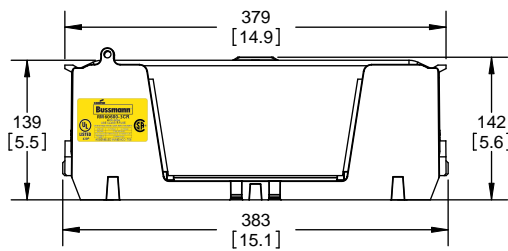

SCALE: 1:5 SIZE: A3 SHEET: 11 OF 12

REVISIONS				DATE	ECN	BY
REV	ZONE	DESCRIPTION				

RM60600-3CR

**RM60600-3CR
WITH CVR-RH-60600 INSTALLED**

**RM60600-3CR
WITH CVRI-RH-60600 INSTALLED**

COOPER Bussmann
St. Louis MO 63178