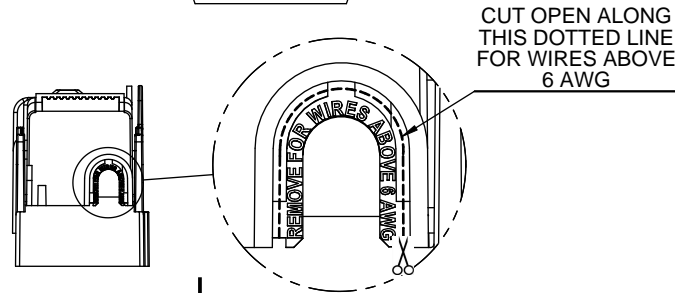

RM25100-1CR

ALLEN KEY #: 3/16" (5.5MM)

RM25100-1CR WITH CVR-RH-25100 INSTALLED

RM25100-1CR WITH CVRI-RH-25100 INSTALLED

CVR-RH-25100

CVRI-RH-25100

COOPER Bussmann
St. Louis MO 63178

TITLE: **Class R fuse holder-CUST-250V**