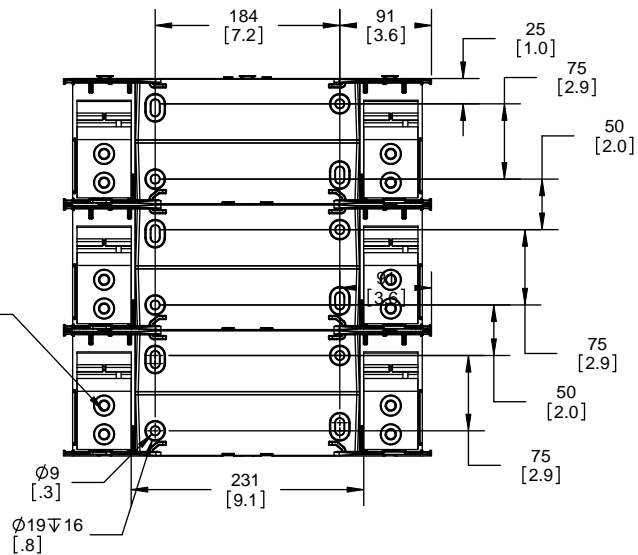

REVISIONS				DATE	ECN	BY
REV	ZONE	DESCRIPTION				

RM60600-3CR