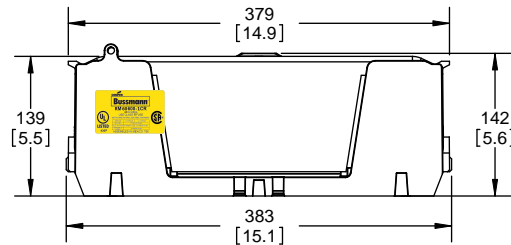

TITLE:
Class R fuse holder-CUST-600V

SCALE: 1:1 SIZE: A3 SHEET: 9 OF 12

Drawing template A3 - Rev 05

RM60600-1CR

RM60600-1CR WITH CVR-RH-60600 INSTALLED

RM60600-1CR WITH CVRI-RH-60600 INSTALLED

CVR-RH-60600