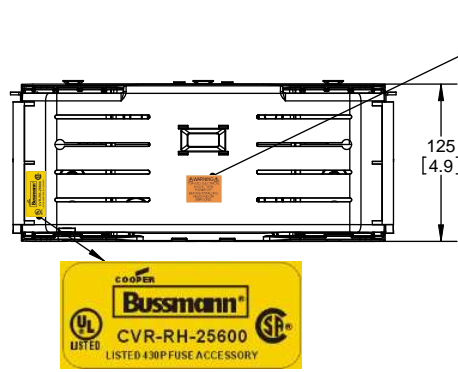

**RM25600-1CR
WITH CVR-RH-25600 INSTALLED**