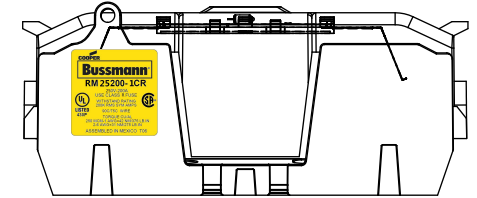

THIRD ANGLE PROJECTION

RM25200-1CR

**RM25200-1CR
WITH CVR-RH-25200 INSTALLED**

**RM25200-1CR
WITH CVRI-RH-25200 INSTALLED**

CVR-RH-25200

CVRI-RH-25200

COOPER Bussmann
St. Louis MO 63178

TITLE:
Class R fuse holder-CUST-250V