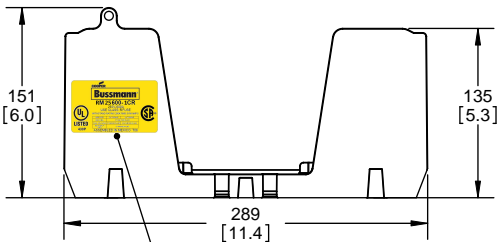

**RM25600-1CR
WITH CVRI-RH-25600 INSTALLED**