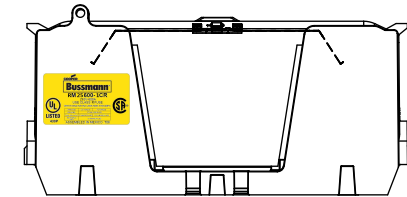

THIRD ANGLE PROJECTION

RM25600-1CR

**RM25600-1CR
WITH CVR-RH-25600 INSTALLED**

**RM25600-1CR
WITH CVRI-RH-25600 INSTALLED**

CVR-RH-25600

CVRI-RH-25600

COOPER Bussmann
RM 25600-1CR
250V-600A
USE CLASS R FUSE
WITHSTAND RATING 200K RMS SYM AMPS