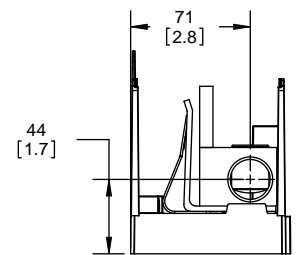

CVR-RH-25400

CVRI-RH-25400

COOPER Bussmann
St. Louis MO 63178

Class R fuse holder-CUST-250V

SCALE: 1:1 SIZE: A3 SHEET: 9 OF 14