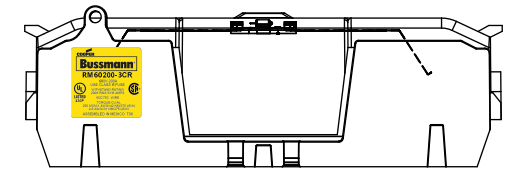

COOPER Bussmann
St. Louis MO 63178

TITLE: **Class R fuse holder-CUST-600V**

SCALE: 1:1 SIZE: A3 SHEET: 5 OF 12

RM60200-3CR

**RM60200-3CR
WITH CVR-RH-60200 INSTALLED**

**RM60200-3CR
WITH CVRI-RH-60200 INSTALLED**