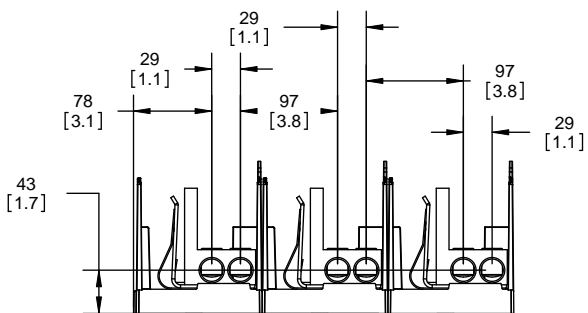

SCALE: 1:5 SIZE: A3 SHEET: 11 OF 12

REVISIONS				DATE	ECN	BY
REV	ZONE	DESCRIPTION				

RM60600-3CR

**RM60600-3CR
WITH CVR-RH-60600 INSTALLED**

**RM60600-3CR
WITH CVRI-RH-60600 INSTALLED**

COOPER Bussmann
St. Louis MO 63178