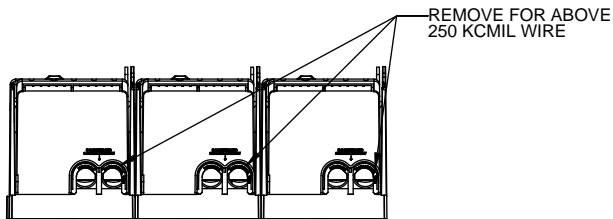

SCALE: 1:5 SIZE: A3 SHEET: 11 OF 12

REVISIONS				DATE	ECN	BY
REV	ZONE	DESCRIPTION				

RM60600-3CR

**RM60600-3CR
WITH CVR-RH-60600 INSTALLED**

**RM60600-3CR
WITH CVRI-RH-60600 INSTALLED**

COOPER Bussmann
St. Louis MO 63178