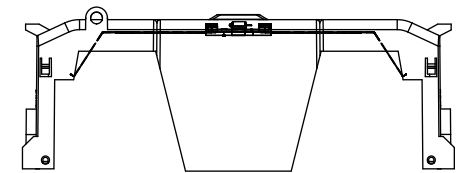

CVR-RH-25400

CVRI-RH-25400

COOPER Bussmann
St. Louis MO 63178

Class R fuse holder-CUST-250V

SCALE: 1:1 SIZE: A3 SHEET: 9 OF 14