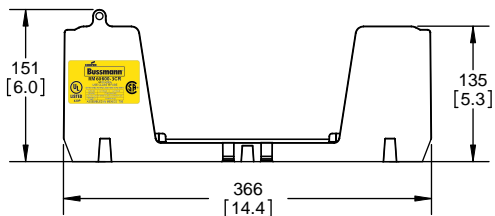

SCALE: 1:5 SIZE: A3 SHEET: 11 OF 12

REVISIONS				DATE	ECN	BY
REV	ZONE	DESCRIPTION				

RM60600-3CR

**RM60600-3CR
WITH CVR-RH-60600 INSTALLED**

**RM60600-3CR
WITH CVRI-RH-60600 INSTALLED**

COOPER Bussmann
St. Louis MO 63178