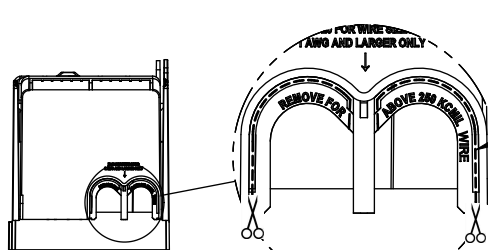

WIRE SIZE	CUT TORQUE	AL TORQUE
600 KCMIL	87 NM / 620 IN-LBS	
DUAL 304 AWG	37 NM/600 IN-LBS	33.9 NM/300 IN-LBS
100 KCMIL	51 NM/450 IN-LBS	

UL LISTED 430P SA
ASSEMBLED IN MEXICO T06

CUT OPEN ALONG THIS DOTTED LINE FOR WIRES ABOVE 250 KCMIL