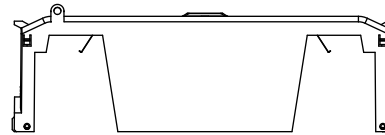

TITLE:
Class R fuse holder-CUST-600V

SCALE: 1:1 SIZE: A3 SHEET: 9 OF 12

Drawing template A3 - Rev 05

RM60600-1CR

RM60600-1CR WITH CVR-RH-60600 INSTALLED

RM60600-1CR WITH CVRI-RH-60600 INSTALLED

CVR-RH-60600