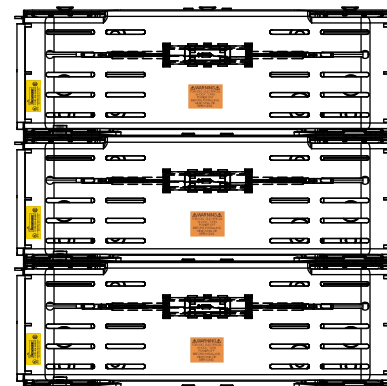

SCALE: 1:5 SIZE: A3 SHEET: 11 OF 12

REVISIONS				DATE	ECN	BY
REV	ZONE	DESCRIPTION				

RM60600-3CR

**RM60600-3CR
WITH CVR-RH-60600 INSTALLED**

**RM60600-3CR
WITH CVRI-RH-60600 INSTALLED**

COOPER Bussmann
St. Louis MO 63178