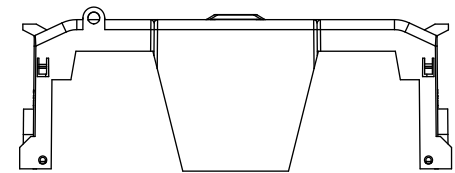

CVR-RH-25400

CVRI-RH-25400

COOPER Bussmann
St. Louis MO 63178

Class R fuse holder-CUST-250V

SCALE: 1:1 SIZE: A3 SHEET: 9 OF 14