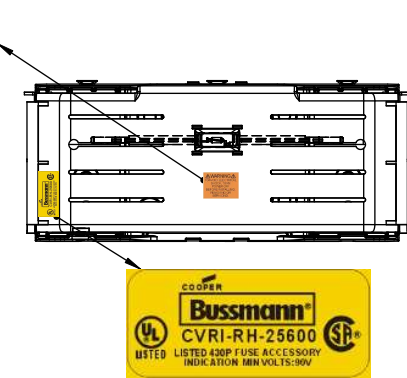

THIRD ANGLE PROJECTION

RM25600-1CR

**RM25600-1CR
WITH CVR-RH-25600 INSTALLED**

**RM25600-1CR
WITH CVRI-RH-25600 INSTALLED**

CVR-RH-25600

CVRI-RH-25600

COOPER Bussmann
RM 25600-1CR
250V-600A
USE CLASS R FUSE
WITHSTAND RATING 200K RMS SYM AMPS