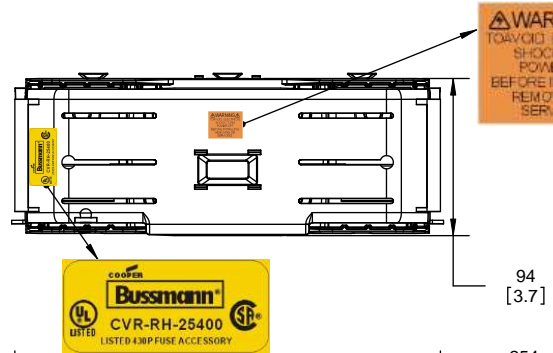

**RM25400-1CR
WITH CVR-RH-25400 INSTALLED**