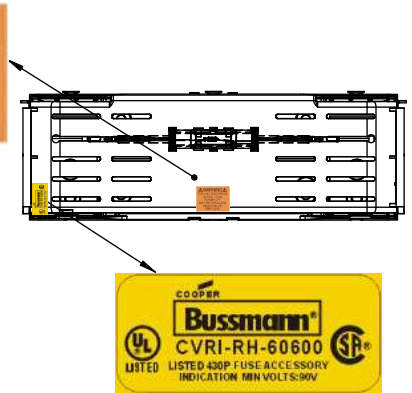

Class R Fuseblocks Catalog Data

Catalog Number	Covers		Voltage	Current	Number of Poles	Label
	Class R	w/o Indication				
RM25100-1CR	CVR-RH-25100	CVRI-RH-25100	250	100	1	RM25100-1CR
RM25100-2CR					2	RM25100-2CR
RM25100-3CR					3	RM25100-3CR
RM25200-1CR	CVR-RH-25200	CVRI-RH-25200		200	1	RM25200-1CR
RM25200-2CR					2	RM25200-2CR
RM25200-3CR					3	RM25200-3CR
RM25400-1CR	CVR-RH-25400	CVRI-RH-25400		400	1	RM25400-1CR
RM25400-2CR					2	RM25400-2CR
RM25400-3CR					3	RM25400-3CR
RM25600-1CR	CVR-RH-25600	CVRI-RH-25600		600	1	RM25600-1CR
RM25600-2CR					2	RM25600-2CR
RM25600-3CR					3	RM25600-3CR

TITLE:
Class R fuse holder-CUST-600V

SCALE: 1:1 SIZE: A3 SHEET: 9 OF 12

Drawing template A3 - Rev 05

RM60600-1CR

RM60600-1CR WITH CVR-RH-60600 INSTALLED

RM60600-1CR WITH CVRI-RH-60600 INSTALLED

CVR-RH-60600