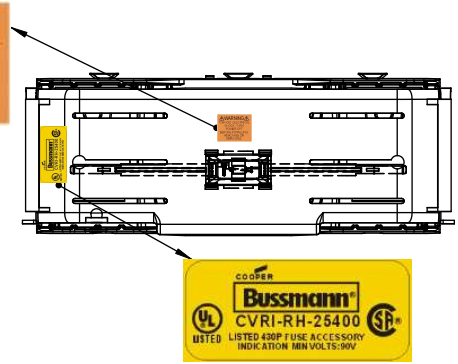

THIRD ANGLE PROJECTION

RM25400-1CR

**RM25400-1CR
WITH CVR-RH-25400 INSTALLED**

**RM25400-1CR
WITH CVRI-RH-25400 INSTALLED**

CVR-RH-25400

CVRI-RH-25400

COOPER Bussmann
St. Louis MO 63178

Class R fuse holder-CUST-250V