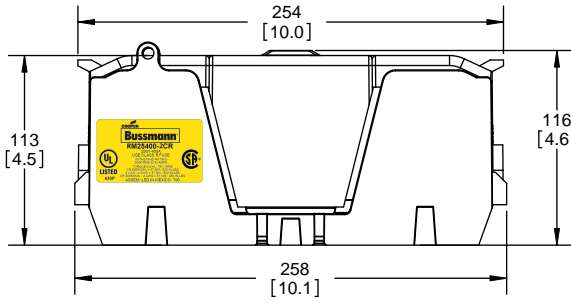

SCALE: 1:1 SIZE: A3 SHEET: 9 OF 14

DESIGN UNITS: METRIC (mm)
UNLESS OTHERWISE SPECIFIED [INCHES]

THIRD ANGLE PROJECTION

RM25400-2CR

**RM25400-2CR
WITH CVR-RH-25400 INSTALLED**

**RM25400-2CR
WITH CVRI-RH-25400 INSTALLED**