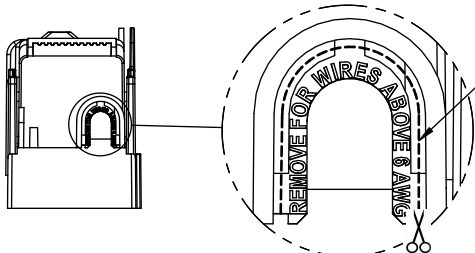

CVR-RH-60100

CVRI-RH-60100

CUT OPEN ALONG THIS DOTTED LINE FOR WIRES ABOVE 6 AWG

COOPER Bussmann
St. Louis MO 63178

TITLE: **Class R fuse holder-CUST-600V**

SCALE: 1:1 SIZE: A3 SHEET: 1 OF 12