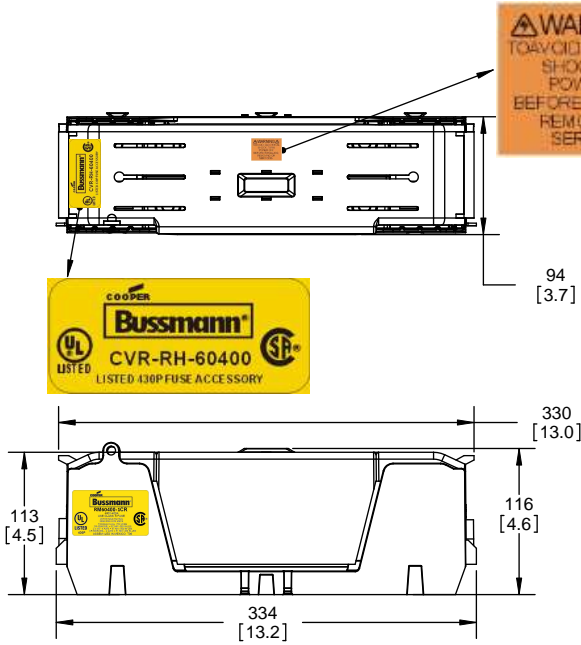

CVR-RH-60400

RM60400-1CR WITH CVR-RH-60400 INSTALLED