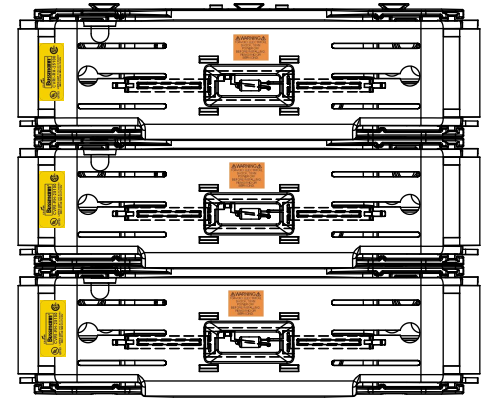

**RM25100-3CR
WITH CVRI-RH-25100 INSTALLED**

COOPER Bussmann
St. Louis MO 63178

TITLE:

Class R fuse holder-CUST-250V

SCALE:
1:1

SIZE:
A3

SHEET:
5 OF 14