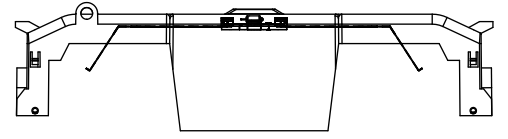

CVR-RH-60200

CVRI-RH-60200

COOPER Bussmann
St. Louis MO 63178

TITLE: **Class R fuse holder-CUST-600V**

SCALE: 1:1 SIZE: A3 SHEET: 4 OF 12