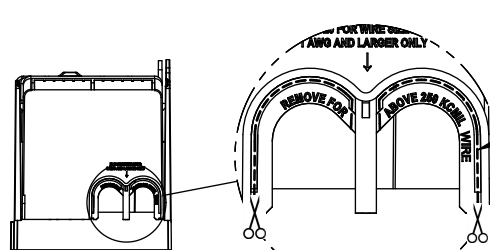

WIRE SIZE	CUT TORQUE	AL TORQUE
600 KCMIL	87 NM / 620 IN-LBS	
DUAL 304 AWG	37 NM/600 IN-LBS	33.9 NM/300 IN-LBS
100 KCMIL	51 NM/450 IN-LBS	

UL LISTED 430P SA
 ASSEMBLED IN MEXICO T06

CUT OPEN ALONG THIS DOTTED LINE FOR WIRES ABOVE 250 KCMIL