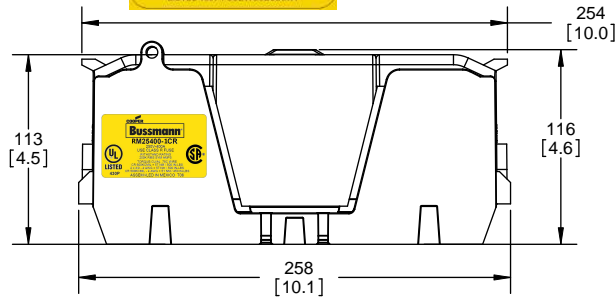

**RM25400-1CR
WITH CVRI-RH-25400 INSTALLED**