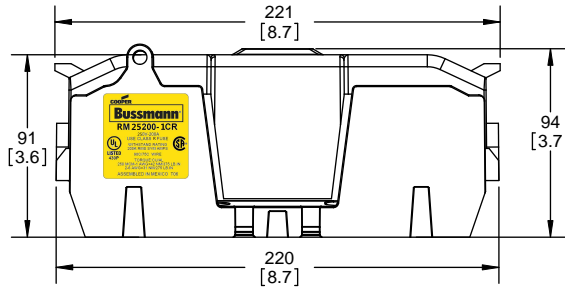

**RM25200-1CR
WITH CVRI-RH-25200 INSTALLED**