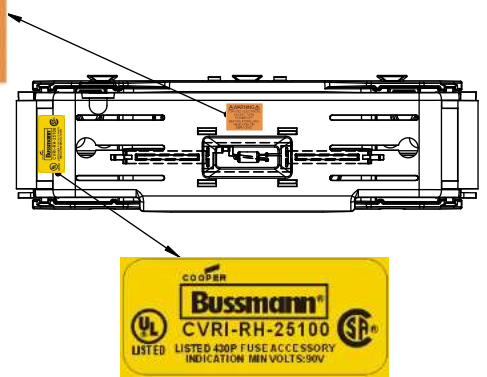

RM25100-1CR WITH CVRI-RH-25100 INSTALLED