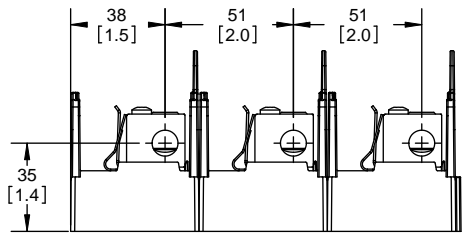

DESIGN UNITS: METRIC (mm)
UNLESS OTHERWISE SPECIFIED [INCHES]

THIRD ANGLE PROJECTION

RM25100-3CR

**RM25100-3CR
WITH CVR-RH-25100 INSTALLED**

**RM25100-3CR
WITH CVRI-RH-25100 INSTALLED**

COOPER Bussmann
St. Louis MO 63178