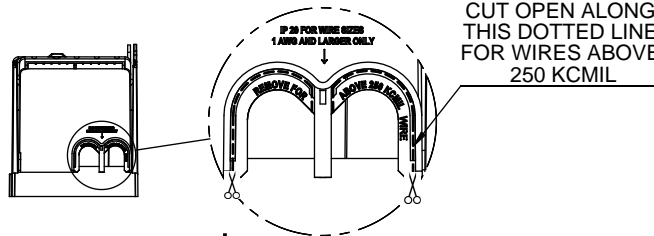

COOPER Bussmann
St. Louis MO 63178

TITLE:
Class R fuse holder-CUST-600V

SCALE: 1:5 SIZE: A3 SHEET: 10 OF 12