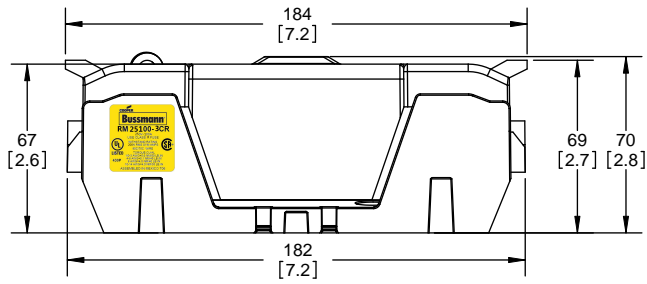

**RM25100-3CR
WITH CVRI-RH-25100 INSTALLED**

COOPER Bussmann
St. Louis MO 63178

TITLE:

Class R fuse holder-CUST-250V

SCALE:
1:1

SIZE:
A3

SHEET:
5 OF 14