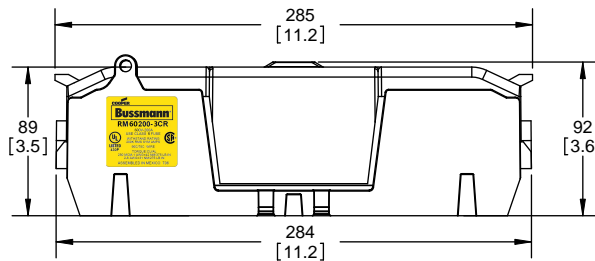

RM60200-3CR

**RM60200-3CR
WITH CVR-RH-60200 INSTALLED**

**RM60200-3CR
WITH CVRI-RH-60200 INSTALLED**

COOPER Bussmann
St. Louis MO 63178

TITLE: **Class R fuse holder-CUST-600V**

SCALE: 1:1   SIZE: A3   SHEET: 6 OF 12