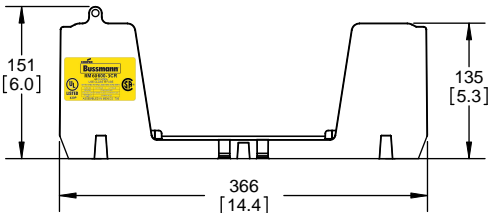

**RM60600-3CR
WITH CVRI-RH-60600 INSTALLED**

COOPER Bussmann
St. Louis MO 63178

TITLE:
Class R fuse holder-CUST-600V

SCALE: 1:5   SIZE: A3   SHEET: 12 OF 12