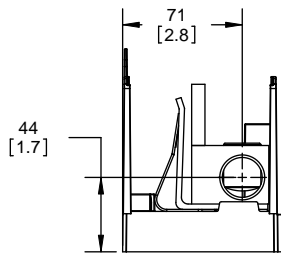

CVRI-RH-25400

COOPER Bussmann
St. Louis MO 63178

Class R fuse holder-CUST-250V

SCALE: 1:1 SIZE: A3 SHEET: 9 OF 14