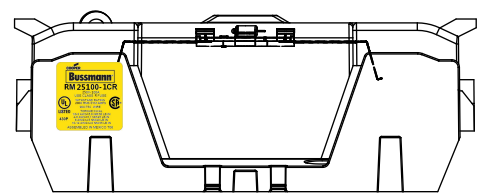

RM25100-1CR WITH CVRI-RH-25100 INSTALLED