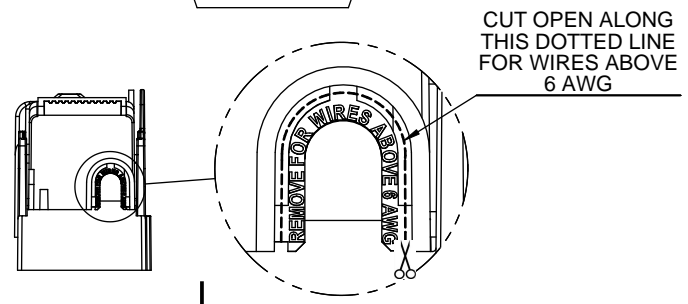

CVRI-RH-25100

COOPER Bussmann
St. Louis MO 63178

TITLE: **Class R fuse holder-CUST-250V**

SCALE: 1:1   SIZE: A3   SHEET: 3 OF 14