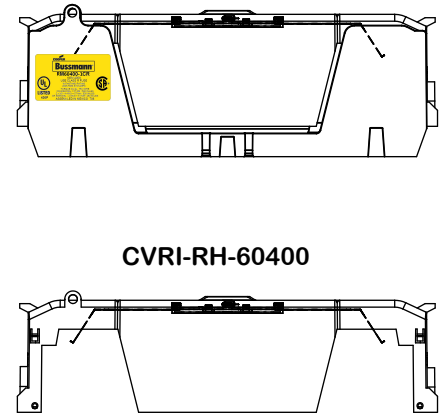

CVRI-RH-60400