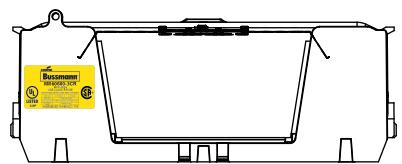

**RM60600-3CR
WITH CVRI-RH-60600 INSTALLED**

COOPER Bussmann
St. Louis MO 63178

TITLE:
Class R fuse holder-CUST-600V

SCALE: 1:5   SIZE: A3   SHEET: 12 OF 12