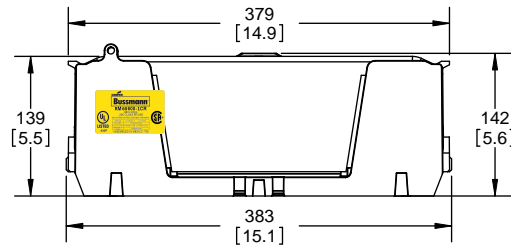

RM60600-1CR WITH CVRI-RH-60600 INSTALLED