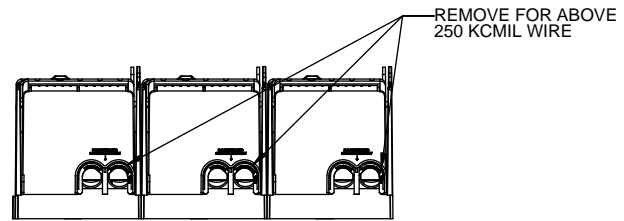

**RM60600-3CR
WITH CVRI-RH-60600 INSTALLED**

COOPER Bussmann
St. Louis MO 63178

TITLE:
Class R fuse holder-CUST-600V

SCALE: 1:5   SIZE: A3   SHEET: 12 OF 12