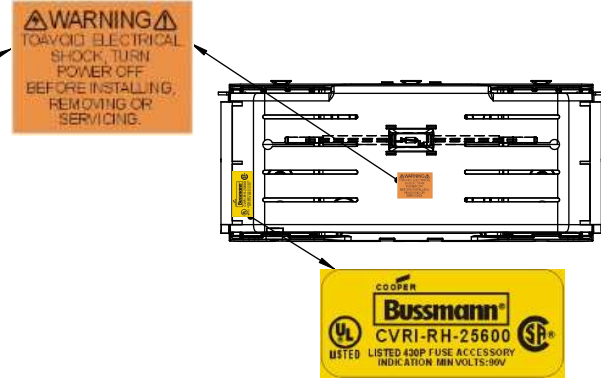

RM25600-1CR WITH CVRI-RH-25600 INSTALLED