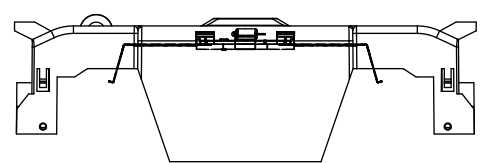

CVRI-RH-25100

COOPER Bussmann
St. Louis MO 63178

TITLE: **Class R fuse holder-CUST-250V**

SCALE: 1:1   SIZE: A3   SHEET: 3 OF 14