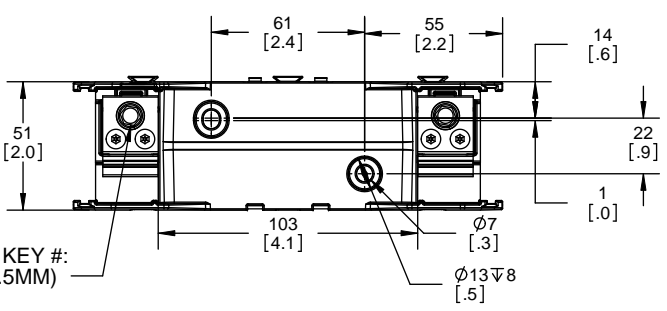

LIFT UP, THEN
ROTATE OVER

COOPER Bussmann
St. Louis MO 63178

TITLE:
Class R fuse holder-CUST

SCALE: 1:2 SIZE: A3 SHEET: 2 OF 14

www.Bussmann.com

RM25100-1CR

ALLEN KEY #: 3/16" (5.5MM)

RM25100-1CR WITH CVR-RH-25100 INSTALLED