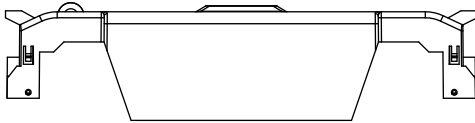

CVR-RH-60100

CVRI-RH-60100

CUT OPEN ALONG THIS DOTTED LINE FOR WIRES ABOVE 6 AWG

COOPER Bussmann
St. Louis MO 63178

TITLE: **Class R fuse holder-CUST-600V**

SCALE: 1:1 SIZE: A3 SHEET: 1 OF 12