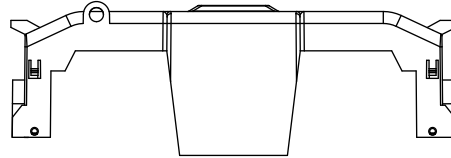

CVR-RH-25200