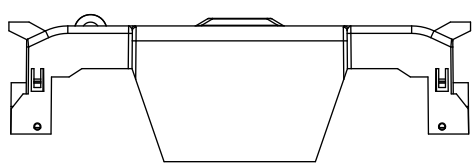

CVR-RH-25100