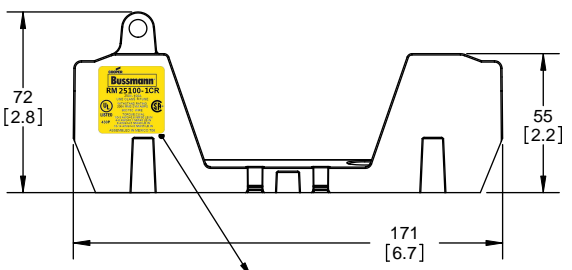

RM25100-1CR WITH CVRI-RH-25100 INSTALLED