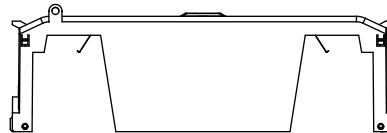

CVR-RH-60600