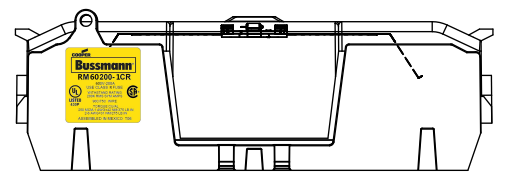

REVISIONS			DATE	ECN	BY
REV	ZONE	DESCRIPTION			

RM60200-1CR

RM60200-1CR WITH CVR-RH-60200 INSTALLED

RM60200-1CR WITH CVRI-RH-60200 INSTALLED

WARNING
TO AVOID ELECTRICAL SHOCK, TURN POWER OFF BEFORE INSTALLING, REMOVING OR SERVICING.

CVR-RH-60200

CVRI-RH-60200

COOPER Bussmann
St. Louis MO 63178

TITLE: **Class R fuse holder-CUST-600V**

SCALE: 1:1 SIZE: A3 SHEET: 4 OF 12