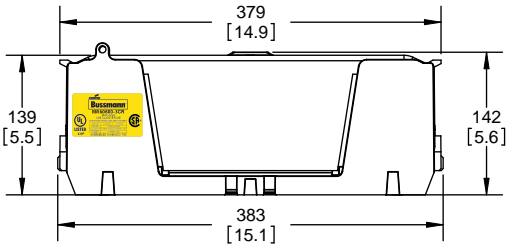

**RM60600-3CR
WITH CVRI-RH-60600 INSTALLED**

COOPER Bussmann
St. Louis MO 63178

TITLE:
Class R fuse holder-CUST-600V

SCALE: 1:5   SIZE: A3   SHEET: 12 OF 12