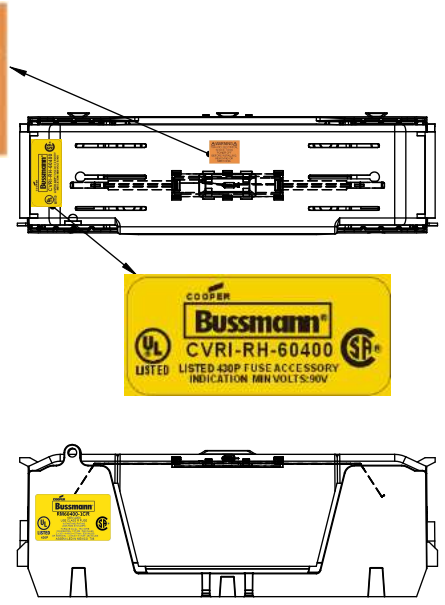

RM60400-1CR WITH CVRI-RH-60400 INSTALLED