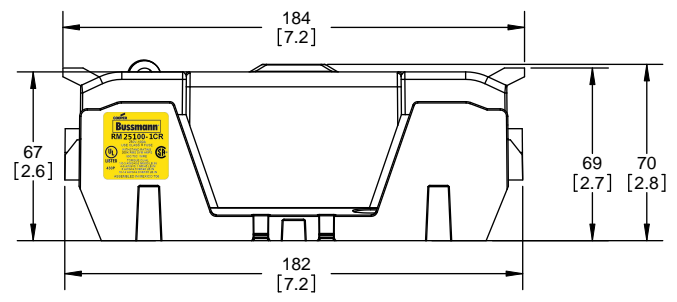

RM25100-1CR WITH CVRI-RH-25100 INSTALLED