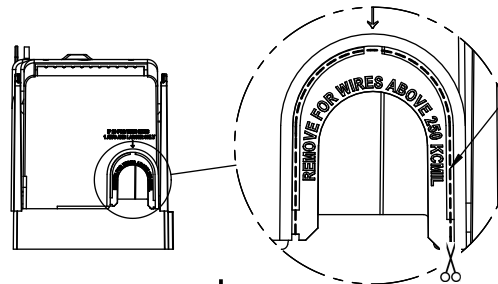

CVRI-RH-25400

COOPER Bussmann
St. Louis MO 63178

Class R fuse holder-CUST-250V

SCALE: 1:1 SIZE: A3 SHEET: 9 OF 14