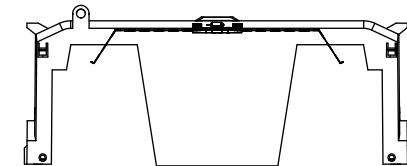

CVRI-RH-25600