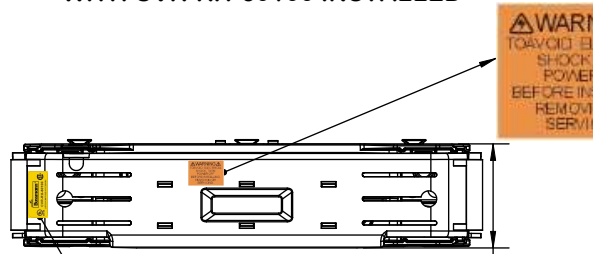

REVISONS			DATE	ECN	BY
REV	ZONE	DESCRIPTION			

RM60100-1CR

RM60100-1CR WITH CVR-RH-60100 INSTALLED

RM60100-1CR WITH CVRI-RH-60100 INSTALLED