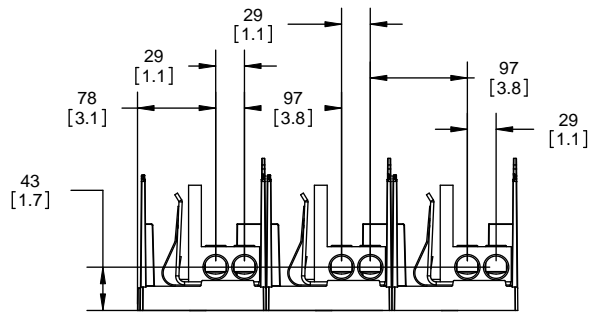

**RM60600-3CR
WITH CVRI-RH-60600 INSTALLED**

COOPER Bussmann
St. Louis MO 63178

TITLE:
Class R fuse holder-CUST-600V

SCALE: 1:5   SIZE: A3   SHEET: 12 OF 12