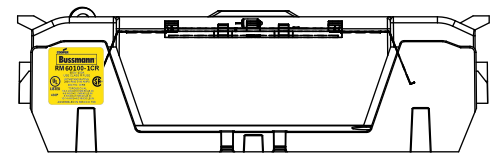

REVISONS			DATE	ECN	BY
REV	ZONE	DESCRIPTION			

RM60100-1CR

RM60100-1CR WITH CVR-RH-60100 INSTALLED

RM60100-1CR WITH CVRI-RH-60100 INSTALLED