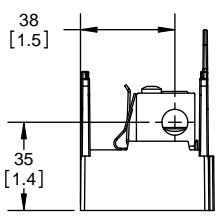

CVRI-RH-25100

COOPER Bussmann
St. Louis MO 63178

TITLE: **Class R fuse holder-CUST-250V**

SCALE: 1:1   SIZE: A3   SHEET: 3 OF 14