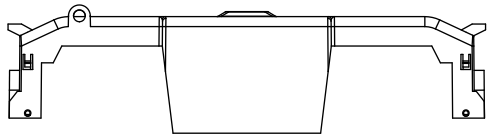

CVR-RH-60200

CVRI-RH-60200

COOPER Bussmann
St. Louis MO 63178

TITLE: **Class R fuse holder-CUST-600V**

SCALE: 1:1 SIZE: A3 SHEET: 4 OF 12