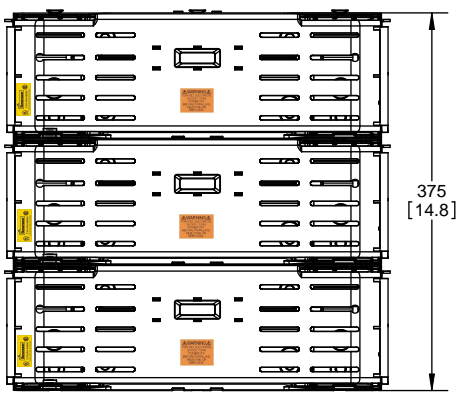

**RM60600-3CR
WITH CVR-RH-60600 INSTALLED**