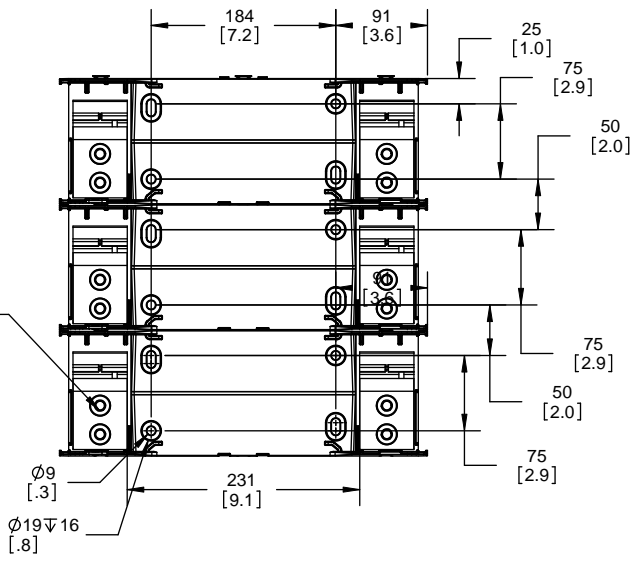

REVISIONS				DATE	ECN	BY
REV	ZONE	DESCRIPTION				

RM60600-3CR