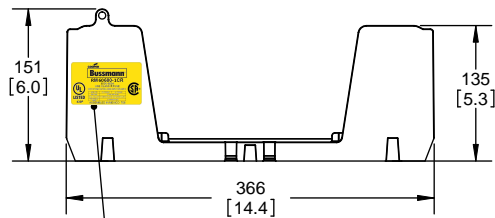

RM60600-1CR WITH CVRI-RH-60600 INSTALLED