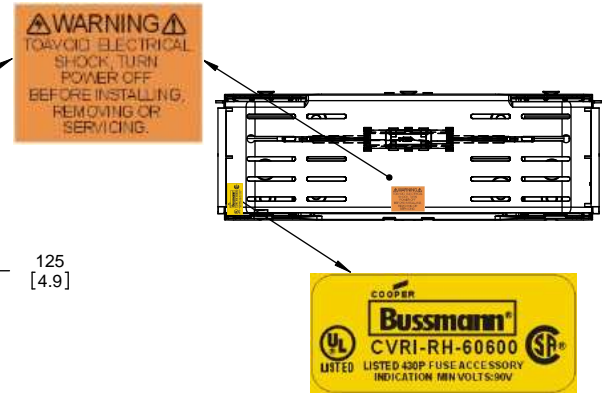

**RM60400-3CR
WITH CVRI-RH-60400 INSTALLED**

COOPER Bussmann
St. Louis MO 63178

TITLE:
Class R fuse holder-CUST-600V

SCALE: 1:1 SIZE: A3 SHEET: 9 OF 12

RM60600-1CR

RM60600-1CR WITH CVR-RH-60600 INSTALLED

RM60600-1CR WITH CVRI-RH-60600 INSTALLED