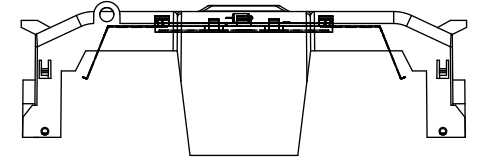

**RM25200-1CR
WITH CVR-RH-25200 INSTALLED**

**RM25200-1CR
WITH CVRI-RH-25200 INSTALLED**

CVR-RH-25200

CVRI-RH-25200

COOPER Bussmann
St. Louis MO 63178

TITLE:
Class R fuse holder-CUST-250V

SCALE: 1:1 SIZE: A3 SHEET: 6 OF 14