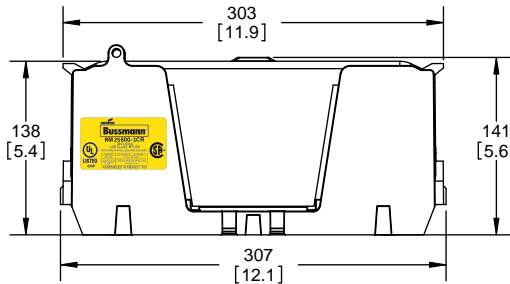

RM25600-1CR WITH CVRI-RH-25600 INSTALLED