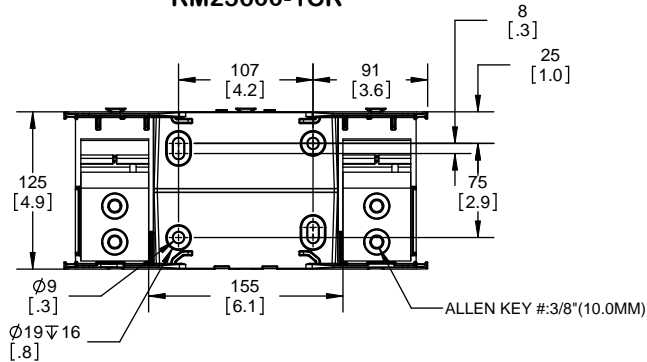

DESIGN UNITS: METRIC (mm) UNLESS OTHERWISE SPECIFIED
THIRD ANGLE PROJECTION

RM25600-1CR