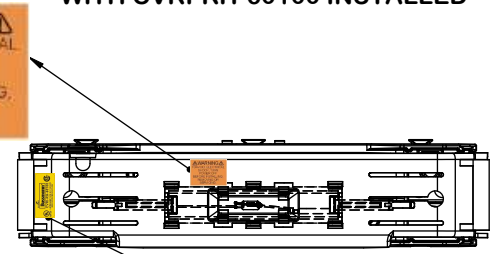

REVISONS			DATE	ECN	BY
REV	ZONE	DESCRIPTION			

RM60100-1CR

RM60100-1CR WITH CVR-RH-60100 INSTALLED

RM60100-1CR WITH CVRI-RH-60100 INSTALLED