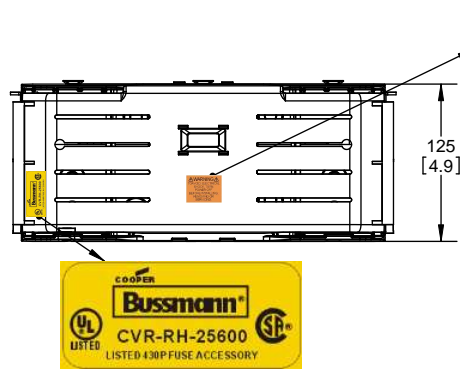

RM25600-1CR WITH CVR-RH-25600 INSTALLED