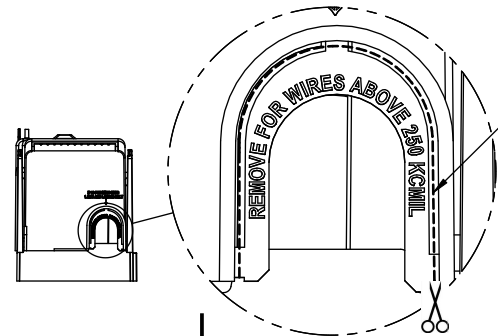

RM60400-1CR

RM60400-1CR WITH CVR-RH-60400 INSTALLED

RM60400-1CR WITH CVRI-RH-60400 INSTALLED

CVR-RH-60400

CVRI-RH-60400

COOPER Bussmann
St. Louis MO 63178

TITLE: **Class R fuse holder-CUST-600V**

SCALE: 1:1 SIZE: A3 SHEET: 7 OF 12