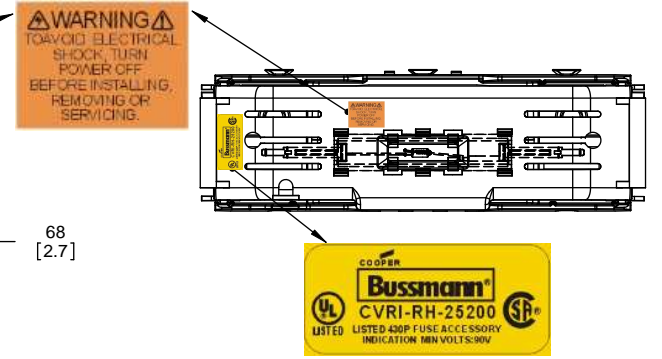

**RM25200-1CR
WITH CVR-RH-25200 INSTALLED**

**RM25200-1CR
WITH CVRI-RH-25200 INSTALLED**

CVR-RH-25200

CVRI-RH-25200

COOPER Bussmann
St. Louis MO 63178

TITLE:
Class R fuse holder-CUST-250V

SCALE: 1:1 SIZE: A3 SHEET: 6 OF 14