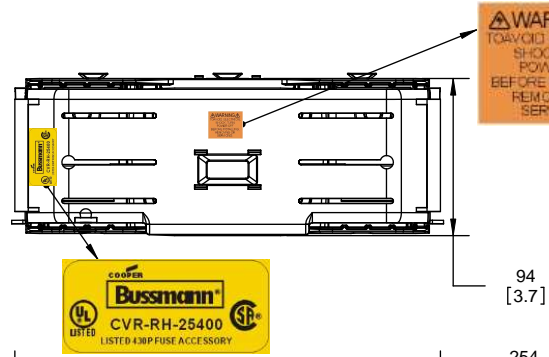

**RM25400-1CR
WITH CVR-RH-25400 INSTALLED**