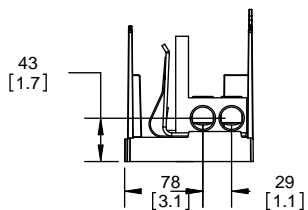

CVRI-RH-60600

COOPER Bussmann
St. Louis MO 63178

TITLE:
Class R fuse holder-CUST-600V

SCALE: 1:5 SIZE: A3 SHEET: 10 OF 12