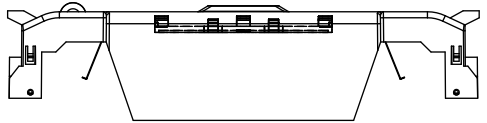

CVR-RH-60100

CVRI-RH-60100

CUT OPEN ALONG THIS DOTTED LINE FOR WIRES ABOVE 6 AWG

COOPER Bussmann
St. Louis MO 63178

TITLE: **Class R fuse holder-CUST-600V**

SCALE: 1:1 SIZE: A3 SHEET: 1 OF 12