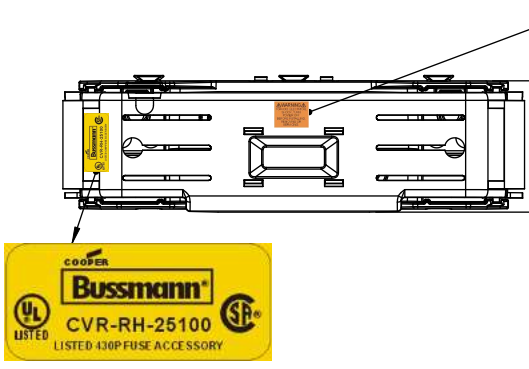

COOPER Bussmann
St. Louis MO 63178

TITLE:

Class R fuse holder-CUST

SCALE: 1:1

SIZE: A3

SHEET: 1 OF 14

PUSH DOWN

LIFT UP

LIFT UP, THEN
ROTATE OVER

COOPER Bussmann
St. Louis MO 63178

TITLE:
Class R fuse holder-CUST

SCALE: 1:2 SIZE: A3 SHEET: 2 OF 14

www.Bussmann.com

RM25100-1CR

ALLEN KEY #: 3/16" (5.5MM)

RM25100-1CR WITH CVR-RH-25100 INSTALLED

RM25100-1CR WITH CVRI-RH-25100 INSTALLED

CVR-RH-25100

CVRI-RH-25100

COOPER Bussmann
St. Louis MO 63178

TITLE: **Class R fuse holder-CUST-250V**

SCALE: 1:1 SIZE: A3 SHEET: 3 OF 14

DESIGN UNITS: METRIC (mm)
UNLESS OTHERWISE SPECIFIED
[INCHES]