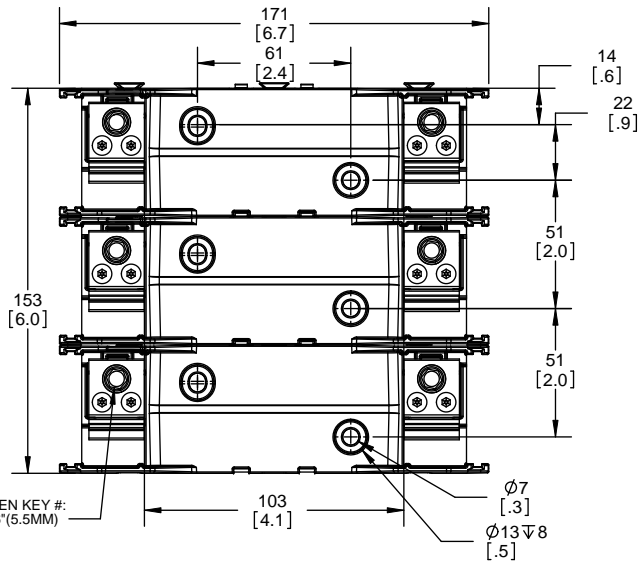

DESIGN UNITS: METRIC (mm)
UNLESS OTHERWISE SPECIFIED [INCHES]

THIRD ANGLE PROJECTION

RM25100-3CR