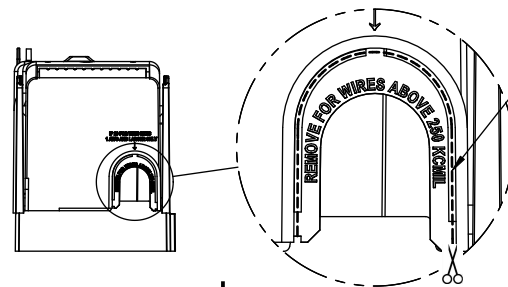

CVRI-RH-25400

COOPER Bussmann
St. Louis MO 63178

TITLE:
Class R fuse holder-CUST-250V

SCALE: 1:1 SIZE: A3 SHEET: 9 OF 14