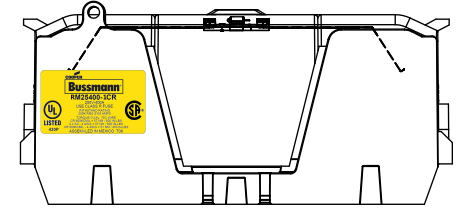

SCALE: 1:1 SIZE: A3 SHEET: 8 OF 14

DESIGN UNITS: METRIC (mm)
UNLESS OTHERWISE SPECIFIED
[INCHES]

THIRD ANGLE PROJECTION

RM25400-1CR

**RM25400-1CR
WITH CVR-RH-25400 INSTALLED**

**RM25400-1CR
WITH CVRI-RH-25400 INSTALLED**