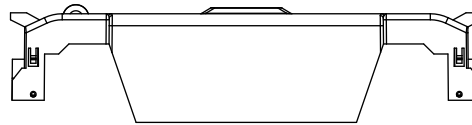

CVR-RH-60100