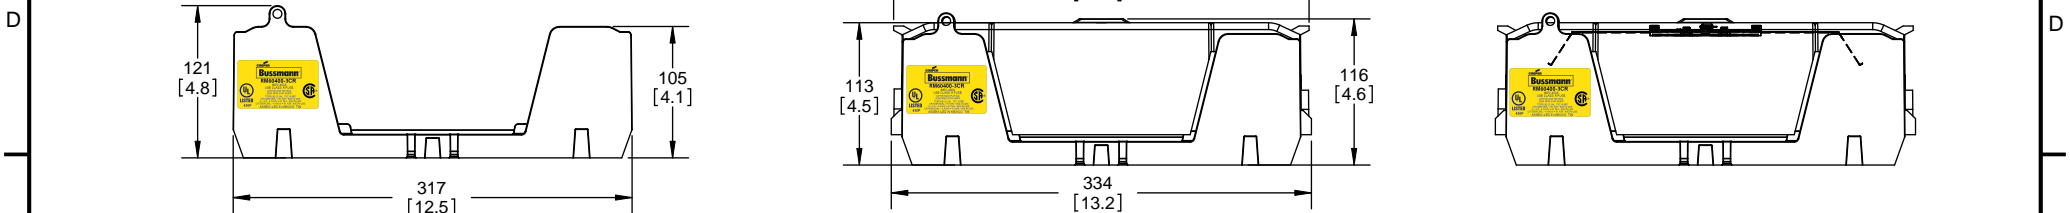

RM60400-3CR

RM60400-3CR WITH CVR-RH-60400 INSTALLED

RM60400-3CR WITH CVRI-RH-60400 INSTALLED

COOPER Bussmann
St. Louis MO 63178

TITLE:
Class R fuse holder-CUST-600V

SCALE: 1:1   SIZE: A3   SHEET: 9 OF 12