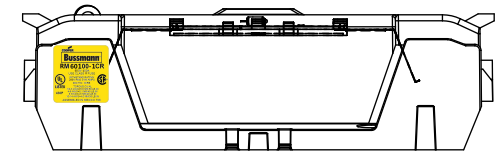

TITLE:
Class R fuse holder-CUST-250V

SCALE: 1:1 SIZE: A3 SHEET: 14 OF 14

RM60100-1CR

RM60100-1CR WITH CVR-RH-60100 INSTALLED

RM60100-1CR WITH CVRI-RH-60100 INSTALLED

WARNING
 TO AVOID ELECTRICAL SHOCK, TURN POWER OFF BEFORE INSTALLING, REMOVING OR SERVICING.