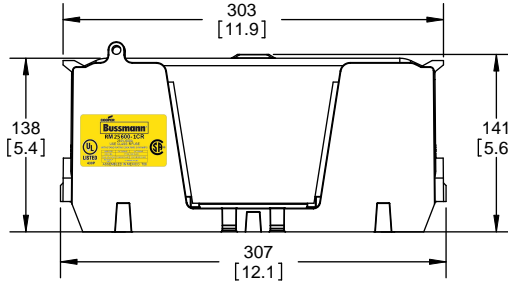

RM25600-1CR WITH CVRI-RH-25600 INSTALLED