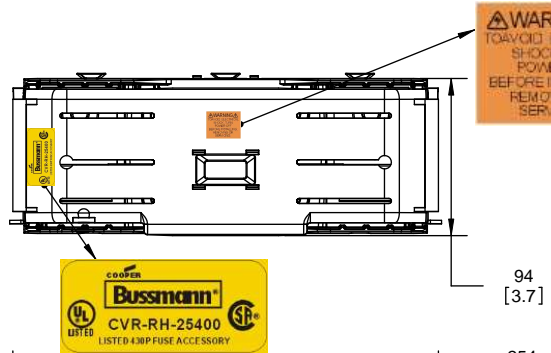

SCALE: 1:1 SIZE: A3 SHEET: 8 OF 14

DESIGN UNITS: METRIC (mm)
UNLESS OTHERWISE SPECIFIED
[INCHES]

THIRD ANGLE PROJECTION

RM25400-1CR

**RM25400-1CR
WITH CVR-RH-25400 INSTALLED**

**RM25400-1CR
WITH CVRI-RH-25400 INSTALLED**