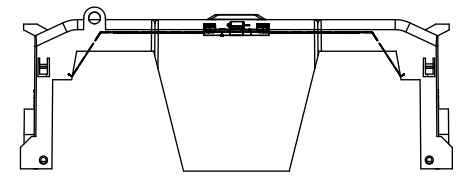

CVRI-RH-25400

COOPER Bussmann
St. Louis MO 63178

TITLE:
Class R fuse holder-CUST-250V

SCALE: 1:1 SIZE: A3 SHEET: 9 OF 14