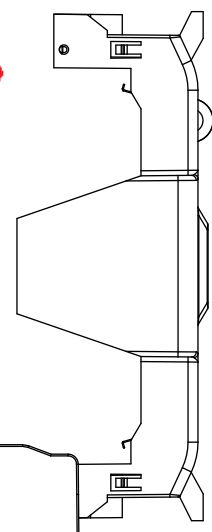

Class R Fuseblocks Catalog Data

Catalog Number	Covers		Voltage	Current	Number of Poles	Label
	Class R	w/o Indication				
RM25100-1CR	CVR-RH-25100	CVRI-RH-25100	250	100	1	RM25100-1CR
RM25100-2CR					2	RM25100-2CR
RM25100-3CR					3	RM25100-3CR
RM25200-1CR	CVR-RH-25200	CVRI-RH-25200		200	1	RM25200-1CR
RM25200-2CR					2	RM25200-2CR
RM25200-3CR					3	RM25200-3CR
RM25400-1CR	CVR-RH-25400	CVRI-RH-25400		400	1	RM25400-1CR
RM25400-2CR					2	RM25400-2CR
RM25400-3CR					3	RM25400-3CR
RM25600-1CR	CVR-RH-25600	CVRI-RH-25600		600	1	RM25600-1CR
RM25600-2CR					2	RM25600-2CR
RM25600-3CR					3	RM25600-3CR

Catalog Number	Covers		Voltage	Current	Number of Poles	Label
	Class R	w/o Indication				
RM60100-1CR	CVR-RH-60100	CVRI-RH-60100	600	100	1	RM60100-1CR
RM60100-2CR					2	RM60100-2CR
RM60100-3CR					3	RM60100-3CR
RM60200-1CR	CVR-RH-60200	CVRI-RH-60200		200	1	RM60200-1CR
RM60200-2CR					2	RM60200-2CR
RM60200-3CR					3	RM60200-3CR
RM60400-1CR	CVR-RH-60400	CVRI-RH-60400		400	1	RM60400-1CR
RM60400-2CR					2	RM60400-2CR
RM60400-3CR					3	RM60400-3CR
RM60600-1CR	CVR-RH-60600	CVRI-RH-60600		600	1	RM60600-1CR
RM60600-2CR					2	RM60600-2CR
RM60600-3CR					3	RM60600-3CR

COOPER Bussmann
St. Louis MO 63178

TITLE:
Class R fuse holder-CUST

SCALE: 1:1 SIZE: A3 SHEET: 1 OF 14

PUSH DOWN

LIFT UP

LIFT UP, THEN ROTATE OVER

COOPER Bussmann
St. Louis MO 63178

TITLE:
Class R fuse holder-CUST

SCALE: 1:2 SIZE: A3 SHEET: 2 OF 14

www.Bussmann.com

RM25100-1CR

ALLEN KEY #: 3/16" (5.5MM)

RM25100-1CR WITH CVR-RH-25100 INSTALLED

RM25100-1CR WITH CVRI-RH-25100 INSTALLED

CVR-RH-25100

CVRI-RH-25100