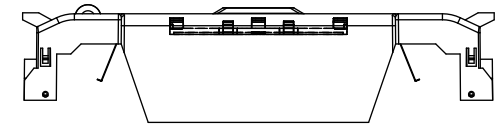

CVRI-RH-60100

COOPER Bussmann
St. Louis MO 63178

TITLE:
Class R fuse holder-CUST-600V

SCALE: 1:1 SIZE: A3 SHEET: 1 OF 12