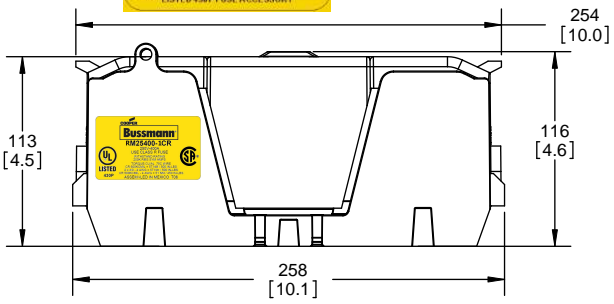

SCALE: 1:1 SIZE: A3 SHEET: 8 OF 14

DESIGN UNITS: METRIC (mm)
UNLESS OTHERWISE SPECIFIED
[INCHES]

THIRD ANGLE PROJECTION

RM25400-1CR

**RM25400-1CR
WITH CVR-RH-25400 INSTALLED**

**RM25400-1CR
WITH CVRI-RH-25400 INSTALLED**