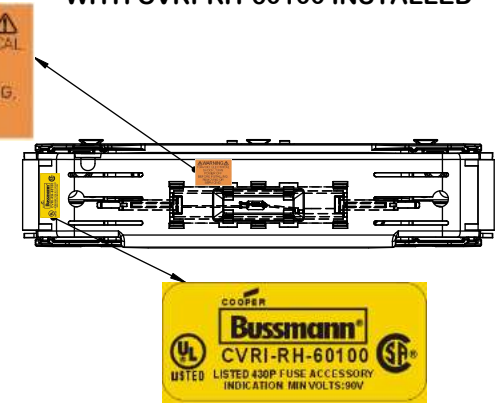

TITLE:
Class R fuse holder-CUST-250V

SCALE: 1:1 SIZE: A3 SHEET: 14 OF 14

RM60100-1CR

RM60100-1CR WITH CVR-RH-60100 INSTALLED

RM60100-1CR WITH CVRI-RH-60100 INSTALLED

WARNING
 TO AVOID ELECTRICAL SHOCK, TURN POWER OFF BEFORE INSTALLING, REMOVING OR SERVICING.