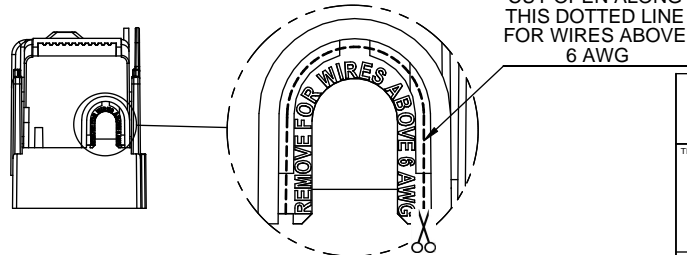

CVRI-RH-60100

COOPER Bussmann
St. Louis MO 63178

TITLE:
Class R fuse holder-CUST-600V

SCALE: 1:1 SIZE: A3 SHEET: 1 OF 12