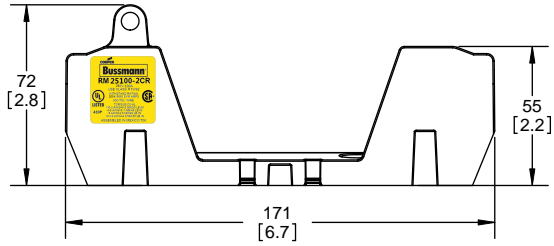

**RM25100-2CR
WITH CVRI-RH-25100 INSTALLED**

COOPER Bussmann
St. Louis MO 63178

Class R fuse holder-CUST-250V

SCALE: 1:1   SIZE: A3   SHEET: 4 OF 14