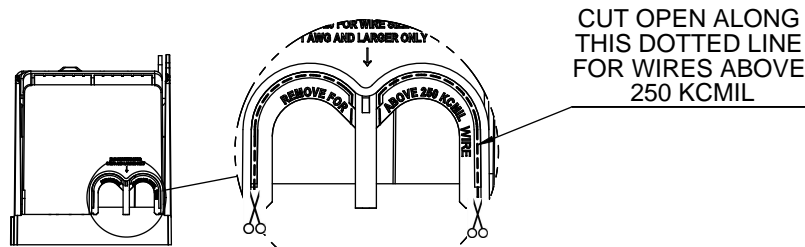

Bussmann
RM 25600-1CR
250V-600A
USE CLASS R FUSE
WITHSTAND RATING 200K RMS SYM AMPS

WIRE SIZE	CUT TORQUE	AL TORQUE
600 KCMIL	87 NM / 620 IN-LBS	
DUAL 304 AWG	37 NM/300 IN-LBS	33.9 NM/300 IN-LBS
100 KCMIL	51 NM/450 IN-LBS	

UL LISTED 430P SA
ASSEMBLED IN MEXICO T06