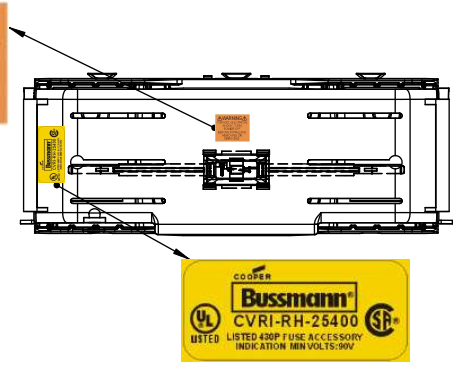

SCALE: 1:1 SIZE: A3 SHEET: 8 OF 14

DESIGN UNITS: METRIC (mm)
UNLESS OTHERWISE SPECIFIED
[INCHES]

THIRD ANGLE PROJECTION

RM25400-1CR

**RM25400-1CR
WITH CVR-RH-25400 INSTALLED**

**RM25400-1CR
WITH CVRI-RH-25400 INSTALLED**