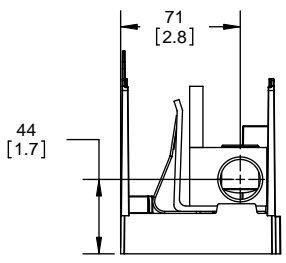

CVRI-RH-25400

COOPER Bussmann
St. Louis MO 63178

TITLE:
Class R fuse holder-CUST-250V

SCALE: 1:1 SIZE: A3 SHEET: 9 OF 14