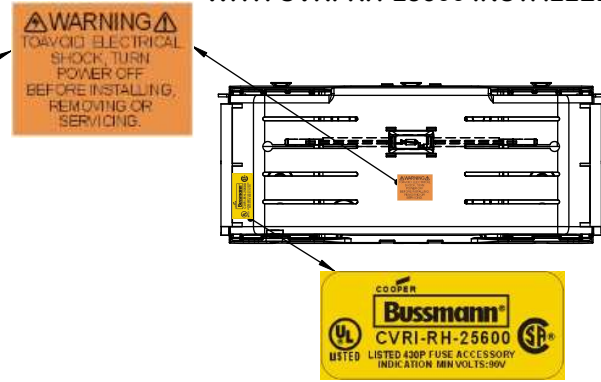

RM25600-1CR WITH CVRI-RH-25600 INSTALLED