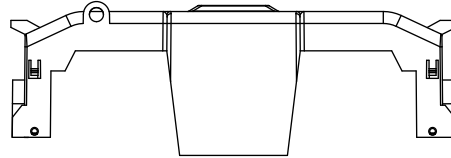

DESIGN UNITS: METRIC (mm)
UNLESS OTHERWISE SPECIFIED [INCHES]

THIRD ANGLE PROJECTION

RM25200-1CR

**RM25200-1CR
WITH CVR-RH-25200 INSTALLED**

**RM25200-1CR
WITH CVRI-RH-25200 INSTALLED**

CVR-RH-25200

CVRI-RH-25200