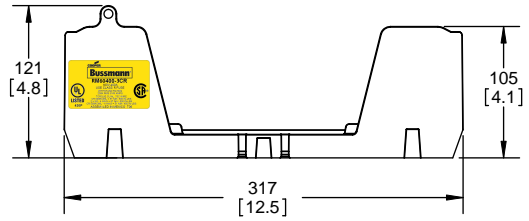

DESIGN UNITS: METRIC (mm)
UNLESS OTHERWISE SPECIFIED [INCHES]

THIRD ANGLE PROJECTION

REVISIONS			DATE	ECN	BY
REV	ZONE	DESCRIPTION			

RM60400-3CR

**RM60400-3CR
WITH CVR-RH-60400 INSTALLED**

**RM60400-3CR
WITH CVRI-RH-60400 INSTALLED**

COOPER Bussmann
St. Louis MO 63178

TITLE:
Class R fuse holder-CUST-600V

SCALE: 1:1   SIZE: A3   SHEET: 9 OF 12