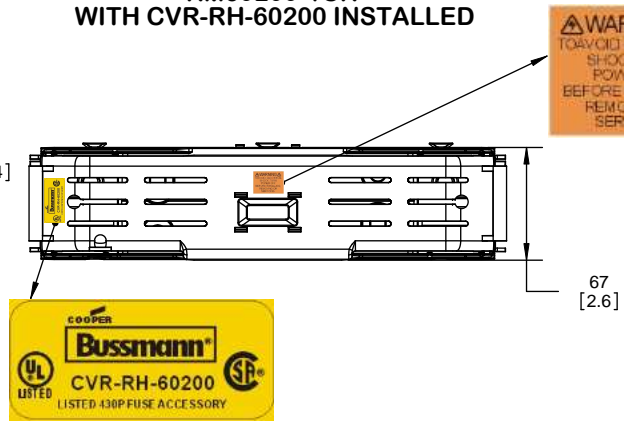

SCALE: 1:1 SIZE: A3 SHEET: 3 OF 12

REVISIONS			DATE	ECN	BY
REV	ZONE	DESCRIPTION			

RM60200-1CR

RM60200-1CR WITH CVR-RH-60200 INSTALLED

WARNING
TO AVOID ELECTRICAL SHOCK, TURN POWER OFF BEFORE INSTALLING, REMOVING OR SERVICING.