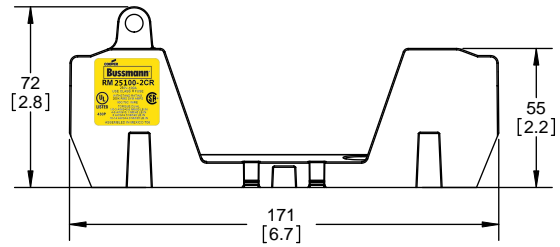

**RM25100-2CR
WITH CVRI-RH-25100 INSTALLED**

COOPER Bussmann
St. Louis MO 63178

TITLE:
Class R fuse holder-CUST-250V

SCALE: 1:1   SIZE: A3   SHEET: 4 OF 14