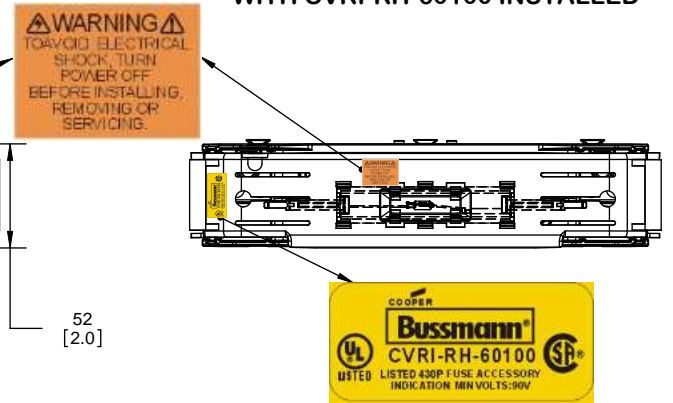

RM60100-1CR WITH CVRI-RH-60100 INSTALLED