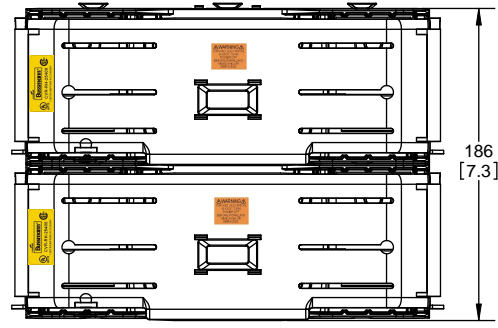

SCALE: 1:1 SIZE: A3 SHEET: 9 OF 14

DESIGN UNITS: METRIC (mm)
UNLESS OTHERWISE SPECIFIED [INCHES]

THIRD ANGLE PROJECTION

RM25400-2CR

**RM25400-2CR
WITH CVR-RH-25400 INSTALLED**

**RM25400-2CR
WITH CVRI-RH-25400 INSTALLED**