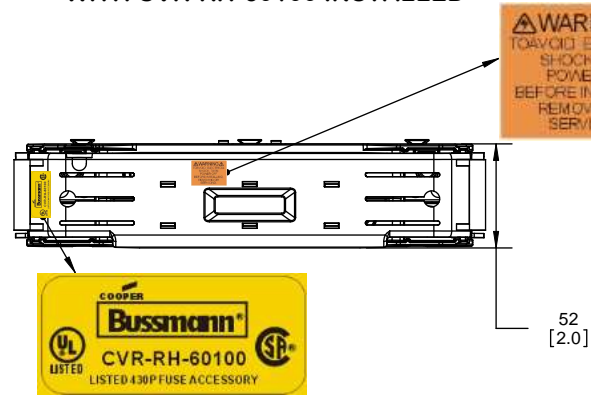

RM60100-1CR WITH CVR-RH-60100 INSTALLED