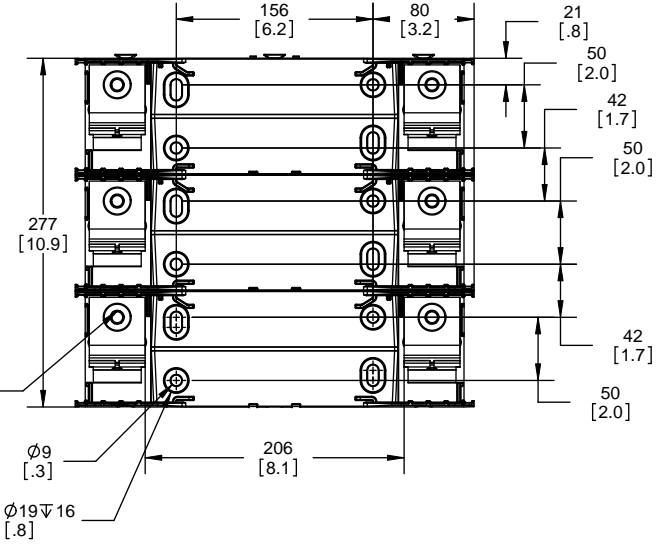

DESIGN UNITS: METRIC (mm)
UNLESS OTHERWISE SPECIFIED [INCHES]

THIRD ANGLE PROJECTION

REVISIONS			DATE	ECN	BY
REV	ZONE	DESCRIPTION			

RM60400-3CR

**RM60400-3CR
WITH CVR-RH-60400 INSTALLED**

**RM60400-3CR
WITH CVRI-RH-60400 INSTALLED**

COOPER Bussmann
St. Louis MO 63178

TITLE:
Class R fuse holder-CUST-600V

SCALE: 1:1   SIZE: A3   SHEET: 9 OF 12