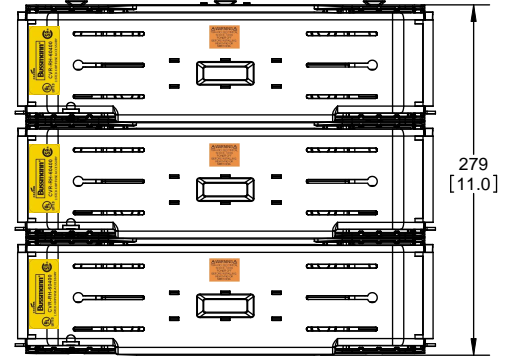

DESIGN UNITS: METRIC (mm)
UNLESS OTHERWISE SPECIFIED [INCHES]

THIRD ANGLE PROJECTION

REVISIONS			DATE	ECN	BY
REV	ZONE	DESCRIPTION			

RM60400-3CR

**RM60400-3CR
WITH CVR-RH-60400 INSTALLED**

**RM60400-3CR
WITH CVRI-RH-60400 INSTALLED**

COOPER Bussmann
St. Louis MO 63178

TITLE:
Class R fuse holder-CUST-600V

SCALE: 1:1   SIZE: A3   SHEET: 9 OF 12