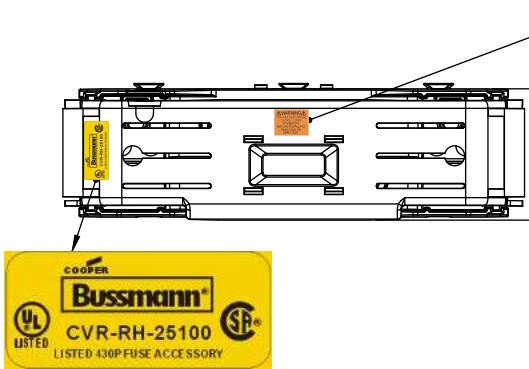

RM25100-1CR WITH CVR-RH-25100 INSTALLED