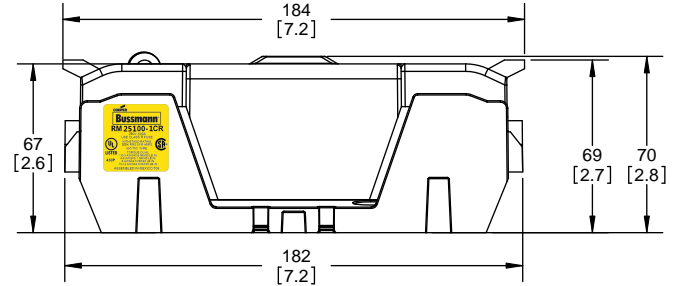

SCALE: 1:2 SIZE: A3 SHEET: 2 OF 14

www.Bussmann.com

RM25100-1CR

RM25100-1CR WITH CVR-RH-25100 INSTALLED

RM25100-1CR WITH CVRI-RH-25100 INSTALLED

CVR-RH-25100

CVRI-RH-25100

COOPER Bussmann
St. Louis MO 63178