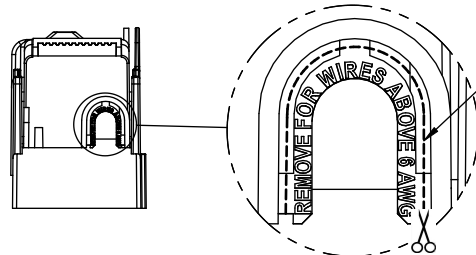

RM60100-1CR

RM60100-1CR WITH CVR-RH-60100 INSTALLED

RM60100-1CR WITH CVRI-RH-60100 INSTALLED

CVR-RH-60100

CVRI-RH-60100

COOPER Bussmann
St. Louis MO 63178

TITLE: **Class R fuse holder-CUST-600V**

SCALE: 1:1 SIZE: A3 SHEET: 1 OF 12