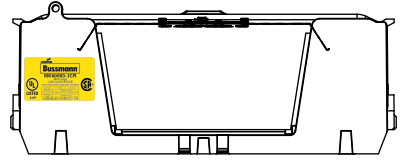

THIRD ANGLE PROJECTION

REVISIONS				DATE	ECN	BY
REV	ZONE	DESCRIPTION				

RM60600-3CR

**RM60600-3CR
WITH CVR-RH-60600 INSTALLED**

**RM60600-3CR
WITH CVRI-RH-60600 INSTALLED**

COOPER Bussmann
St. Louis MO 63178