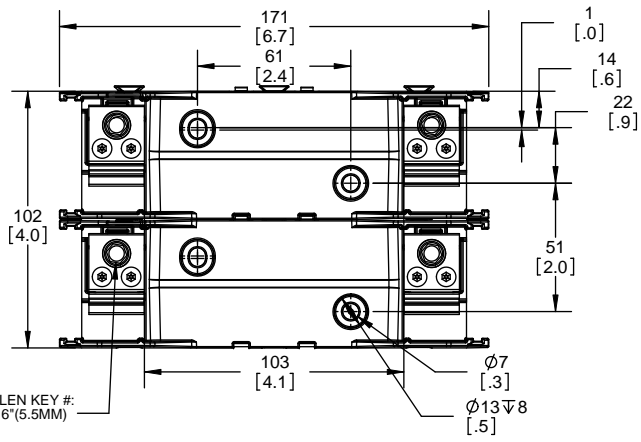

TITLE: **Class R fuse holder-CUST-250V**

SCALE: 1:1 SIZE: A3 SHEET: 3 OF 14

DESIGN UNITS: METRIC (mm)
UNLESS OTHERWISE SPECIFIED
[INCHES]

THIRD ANGLE PROJECTION

RM25100-2CR

**RM25100-2CR
WITH CVR-RH-25100 INSTALLED**