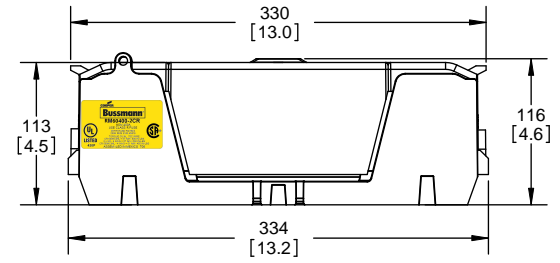

**RM60400-2CR
WITH CVRI-RH-60400 INSTALLED**

COOPER Bussmann
St. Louis MO 63178

TITLE:
Class R fuse holder-CUST-600V

SCALE: 1:1   SIZE: A3   SHEET: 8 OF 12