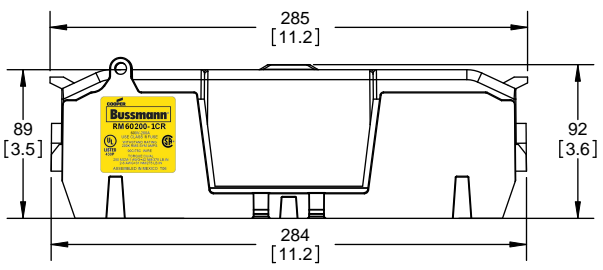

RM60200-1CR WITH CVRI-RH-60200 INSTALLED