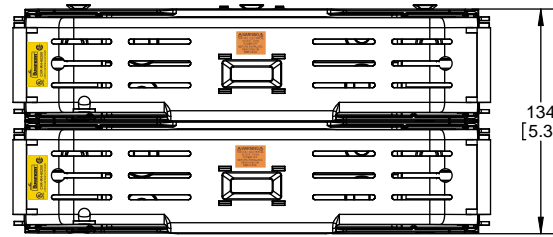

RM60200-2CR

**RM60200-2CR
WITH CVR-RH-60200 INSTALLED**

**RM60200-2CR
WITH CVRI-RH-60200 INSTALLED**

COOPER Bussmann
St. Louis MO 63178

TITLE: **Class R fuse holder-CUST-600V**

SCALE: 1:1   SIZE: A3   SHEET: 5 OF 12