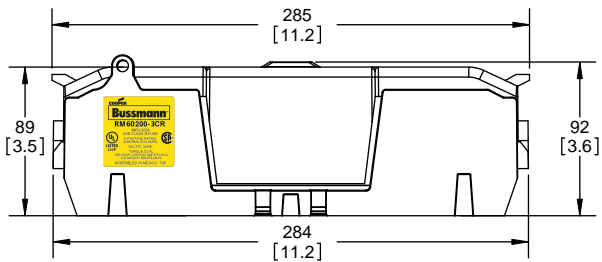

RM60200-3CR

**RM60200-3CR
WITH CVR-RH-60200 INSTALLED**

**RM60200-3CR
WITH CVRI-RH-60200 INSTALLED**

COOPER Bussmann
St. Louis MO 63178

TITLE: **Class R fuse holder-CUST-600V**

SCALE: 1:1   SIZE: A3   SHEET: 6 OF 12