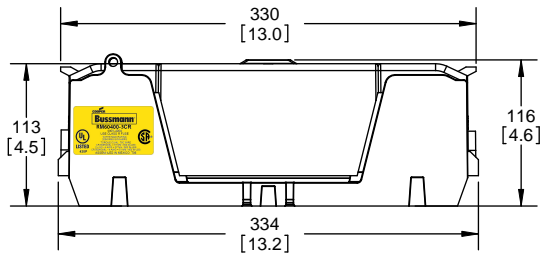

DESIGN UNITS: METRIC (mm)
UNLESS OTHERWISE SPECIFIED [INCHES]

THIRD ANGLE PROJECTION

REVISIONS			DATE	ECN	BY
REV	ZONE	DESCRIPTION			

RM60400-3CR

**RM60400-3CR
WITH CVR-RH-60400 INSTALLED**

**RM60400-3CR
WITH CVRI-RH-60400 INSTALLED**

COOPER Bussmann
St. Louis MO 63178

TITLE:
Class R fuse holder-CUST-600V

SCALE: 1:1   SIZE: A3   SHEET: 9 OF 12