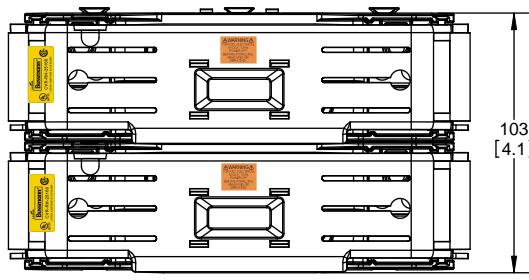

TITLE: **Class R fuse holder-CUST-250V**

SCALE: 1:1 SIZE: A3 SHEET: 3 OF 14

DESIGN UNITS: METRIC (mm)
UNLESS OTHERWISE SPECIFIED
[INCHES]

THIRD ANGLE PROJECTION

RM25100-2CR

**RM25100-2CR
WITH CVR-RH-25100 INSTALLED**