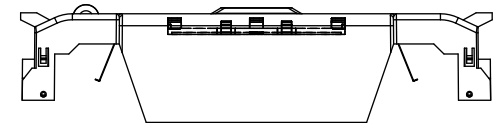

RM60100-1CR

RM60100-1CR WITH CVR-RH-60100 INSTALLED

RM60100-1CR WITH CVRI-RH-60100 INSTALLED

CVR-RH-60100

CVRI-RH-60100

COOPER Bussmann
St. Louis MO 63178

TITLE: **Class R fuse holder-CUST-600V**

SCALE: 1:1 SIZE: A3 SHEET: 1 OF 12