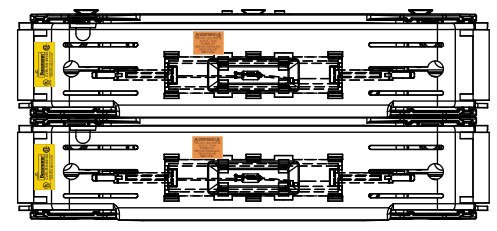

REVISIONS					
REV	ZONE	DESCRIPTION	DATE	ECN	BY

RM60100-2CR

**RM60100-2CR
WITH CVR-RH-60100 INSTALLED**

**RM60100-2CR
WITH CVRI-RH-60100 INSTALLED**

ALLEN KEY
#3/16" (5.5MM)

COOPER Bussmann
St. Louis MO 63178

TITLE:
Class R fuse holder-CUST-600V

SCALE: 1:1   SIZE: A3   SHEET: 2 OF 12