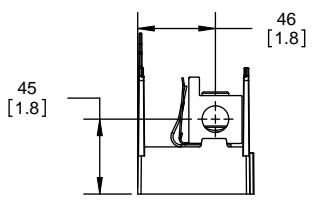

CVR-RH-60200

CVRI-RH-60200

COOPER Bussmann
St. Louis MO 63178

TITLE: **Class R fuse holder-CUST-600V**

SCALE: 1:1 SIZE: A3 SHEET: 4 OF 12