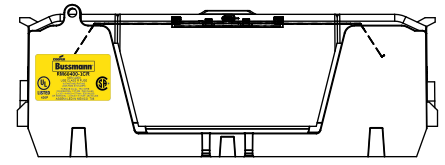

RM60400-1CR WITH CVRI-RH-60400 INSTALLED

COOPER Bussmann RM60400-1CR
600V-400A
USE CLASS R FUSE
WITHSTAND RATING
200K RMS SYM AMPS
TORQUE: CU/AL 75C WIRE
CR 600KCMIL = 57 NM / 500 IN-LBS
2 x 3/0 - 4 AWG = 57 NM / 500 IN-LBS
CR 500KCMIL - 4 AWG = 51 NM / 450 IN-LBS
ASSEMBLED IN MEXICO T06

UL LISTED 430P