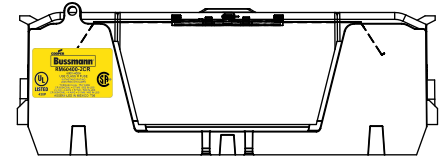

REVISIONS				DATE	ECN	BY
REV	ZONE	DESCRIPTION				

RM60400-2CR

**RM60400-2CR
WITH CVR-RH-60400 INSTALLED**

**RM60400-2CR
WITH CVRI-RH-60400 INSTALLED**

COOPER Bussmann
St. Louis MO 63178

TITLE:
Class R fuse holder-CUST-600V