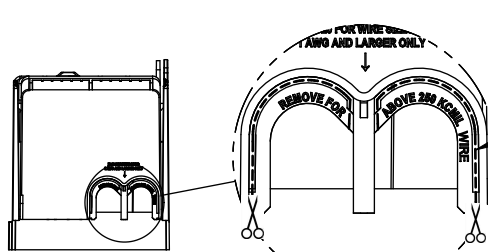

WIRE SIZE	CUT TORQUE	AL TORQUE
600 KCMIL	87 NM / 620 IN-LBS	
DUAL 304 AWG	37 NM/300 IN-LBS	33.9 NM/300 IN-LBS
100 KCMIL	51 NM/45 IN-LBS	

UL LISTED 430P SA ASSEMBLED IN MEXICO T06

CUT OPEN ALONG THIS DOTTED LINE FOR WIRES ABOVE 250 KCMIL