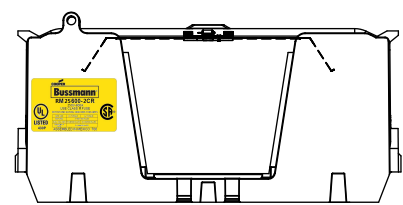

DESIGN UNITS: METRIC (mm)
UNLESS OTHERWISE SPECIFIED
[INCHES]

RM25600-2CR

**RM25600-2CR
WITH CVR-RH-25600 INSTALLED**

**RM25600-2CR
WITH CVRI-RH-25600 INSTALLED**

COOPER Bussmann
St. Louis MO 63178

TITLE:
Class R fuse holder-CUST-250V

SCALE: 1:1   SIZE: A3   SHEET: 13 OF 14