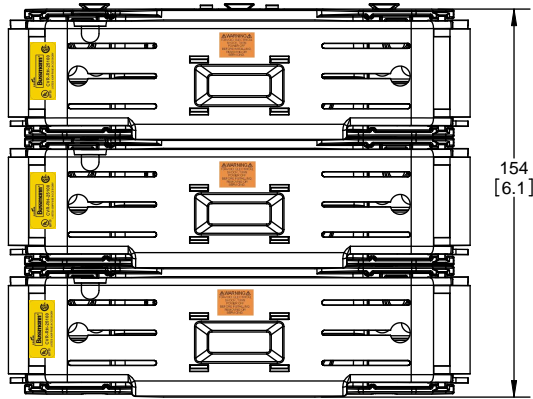

**RM25100-3CR
WITH CVR-RH-25100 INSTALLED**