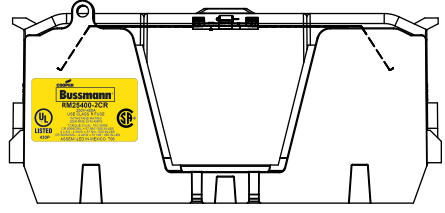

SCALE: 1:1 SIZE: A3 SHEET: 9 OF 14

DESIGN UNITS: METRIC (mm)
UNLESS OTHERWISE SPECIFIED [INCHES]

THIRD ANGLE PROJECTION

RM25400-2CR

**RM25400-2CR
WITH CVR-RH-25400 INSTALLED**

**RM25400-2CR
WITH CVRI-RH-25400 INSTALLED**