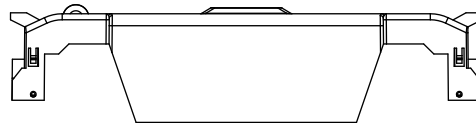

RM60100-1CR

RM60100-1CR WITH CVR-RH-60100 INSTALLED

RM60100-1CR WITH CVRI-RH-60100 INSTALLED

CVR-RH-60100

CVRI-RH-60100

COOPER Bussmann
St. Louis MO 63178

TITLE: **Class R fuse holder-CUST-600V**

SCALE: 1:1 SIZE: A3 SHEET: 1 OF 12