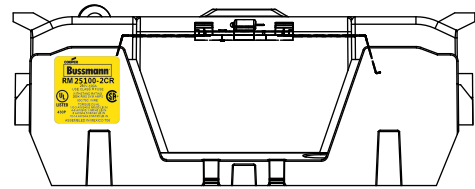

**RM25100-2CR
WITH CVRI-RH-25100 INSTALLED**

COOPER Bussmann
St. Louis MO 63178

TITLE:
Class R fuse holder-CUST-250V

SCALE: 1:1   SIZE: A3   SHEET: 4 OF 14