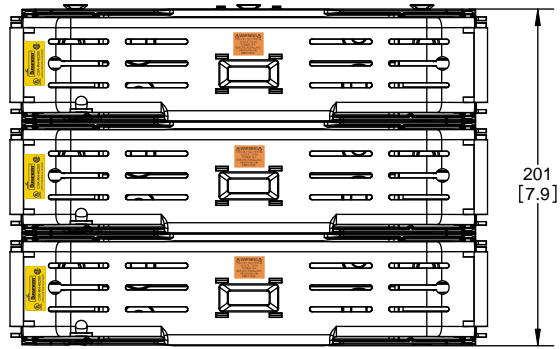

RM60200-3CR

**RM60200-3CR
WITH CVR-RH-60200 INSTALLED**

**RM60200-3CR
WITH CVRI-RH-60200 INSTALLED**

COOPER Bussmann
St. Louis MO 63178

TITLE: **Class R fuse holder-CUST-600V**

SCALE: 1:1   SIZE: A3   SHEET: 6 OF 12