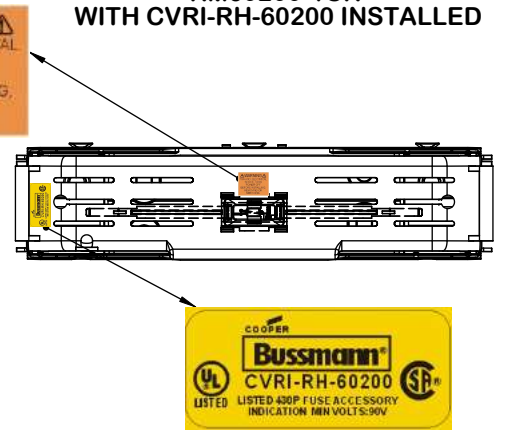

RM60200-1CR WITH CVRI-RH-60200 INSTALLED