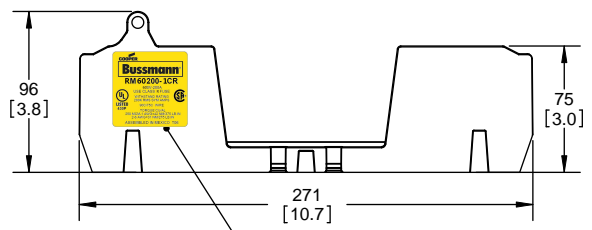

RM60200-1CR WITH CVRI-RH-60200 INSTALLED