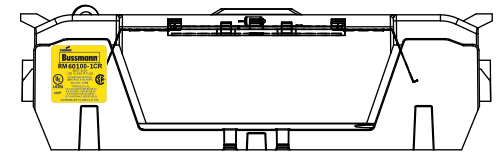

RM60100-1CR WITH CVRI-RH-60100 INSTALLED