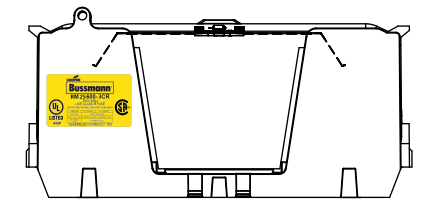

THIRD ANGLE PROJECTION

RM25600-3CR

**RM25600-3CR
WITH CVR-RH-25600 INSTALLED**

**RM25600-3CR
WITH CVRI-RH-25600 INSTALLED**

COOPER Bussmann
St. Louis MO 63178

TITLE:
Class R fuse holder-CUST-250V

SCALE: 1:1 SIZE: A3 SHEET: 14 OF 14