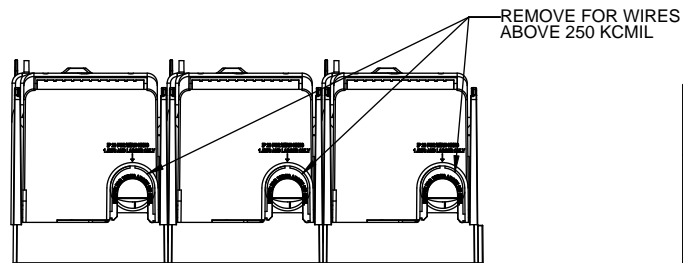

DESIGN UNITS: METRIC (mm)
UNLESS OTHERWISE SPECIFIED
[INCHES]

THIRD ANGLE PROJECTION

RM25400-3CR

**RM25400-3CR
WITH CVR-RH-25400 INSTALLED**

**RM25400-3CR
WITH CVRI-RH-25400 INSTALLED**

COOPER Bussmann
St. Louis MO 63178

TITLE:
Class R fuse holder-CUST-250V

SCALE: 1:1   SIZE: A3   SHEET: 11 OF 14