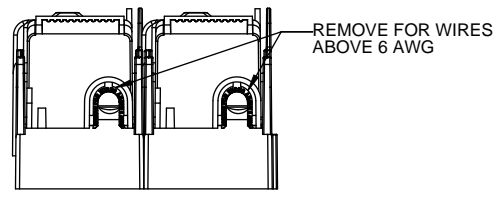

**RM25100-2CR
WITH CVRI-RH-25100 INSTALLED**

COOPER Bussmann
St. Louis MO 63178

TITLE:
Class R fuse holder-CUST-250V

SCALE: 1:1   SIZE: A3   SHEET: 4 OF 14