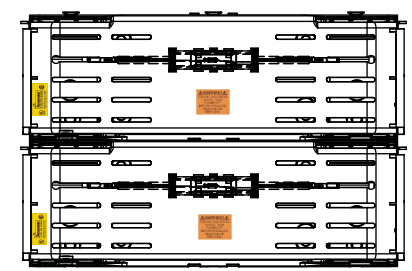

**RM60600-2CR
WITH CVRI-RH-60600 INSTALLED**

COOPER Bussmann
St. Louis MO 63178

TITLE:
Class R fuse holder-CUST-600V

SCALE: 1:5   SIZE: A3   SHEET: 11 OF 12