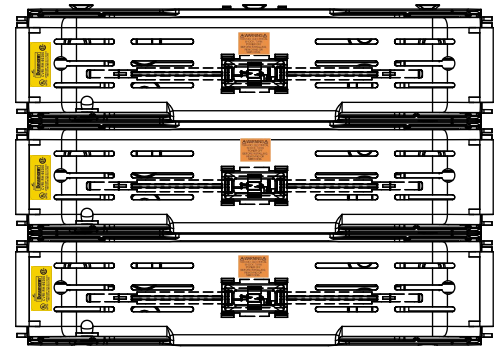

RM60200-3CR

**RM60200-3CR
WITH CVR-RH-60200 INSTALLED**

**RM60200-3CR
WITH CVRI-RH-60200 INSTALLED**

COOPER Bussmann
St. Louis MO 63178

TITLE: **Class R fuse holder-CUST-600V**

SCALE: 1:1   SIZE: A3   SHEET: 6 OF 12