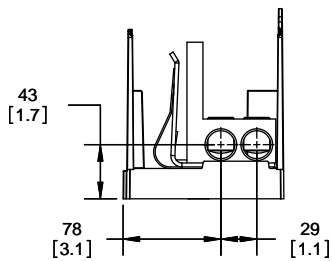

Class R Fuseblocks Catalog Data

Catalog Number	Covers		Voltage	Current	Number of Poles	Label
	Class R	w/o Indication				
RM25100-1CR	CVR-RH-25100	CVRI-RH-25100	250	100	1	RM25100-1CR
RM25100-2CR					2	RM25100-2CR
RM25100-3CR					3	RM25100-3CR
RM25200-1CR	CVR-RH-25200	CVRI-RH-25200		200	1	RM25200-1CR
RM25200-2CR					2	RM25200-2CR
RM25200-3CR					3	RM25200-3CR
RM25400-1CR	CVR-RH-25400	CVRI-RH-25400		400	1	RM25400-1CR
RM25400-2CR					2	RM25400-2CR
RM25400-3CR					3	RM25400-3CR
RM25600-1CR	CVR-RH-25600	CVRI-RH-25600		600	1	RM25600-1CR
RM25600-2CR					2	RM25600-2CR
RM25600-3CR					3	RM25600-3CR

Catalog Number	Covers		Voltage	Current	Number of Poles	Label
	Class R	w/o Indication				
RM60100-1CR	CVR-RH-60100	CVRI-RH-60100	600	100	1	RM60100-1CR
RM60100-2CR					2	RM60100-2CR
RM60100-3CR					3	RM60100-3CR
RM60200-1CR	CVR-RH-60200	CVRI-RH-60200		200	1	RM60200-1CR
RM60200-2CR					2	RM60200-2CR
RM60200-3CR					3	RM60200-3CR
RM60400-1CR	CVR-RH-60400	CVRI-RH-60400		400	1	RM60400-1CR
RM60400-2CR					2	RM60400-2CR
RM60400-3CR					3	RM60400-3CR
RM60600-1CR	CVR-RH-60600	CVRI-RH-60600		600	1	RM60600-1CR
RM60600-2CR					2	RM60600-2CR
RM60600-3CR					3	RM60600-3CR

RM25600-1CR

RM25600-1CR WITH CVR-RH-25600 INSTALLED

RM25600-1CR WITH CVRI-RH-25600 INSTALLED

CVR-RH-25600

CVRI-RH-25600

COOPER Bussmann
RM 25600-1CR
 250V-600A
 USE CLASS R FUSE
 WITHSTAND RATING 200K RMS SYM AMPS

WIRE SIZE	CUT TORQUE	AL TORQUE
600 KCMIL	87 NM / 620 IN-LBS	
DUAL 304 AWG	37 NM/300 IN-LBS	33.9 NM/300 IN-LBS
100 KCMIL	51 NM/45 IN-LBS	

UL LISTED 430P SA ASSEMBLED IN MEXICO T06

CUT OPEN ALONG THIS DOTTED LINE FOR WIRES ABOVE 250 KCMIL