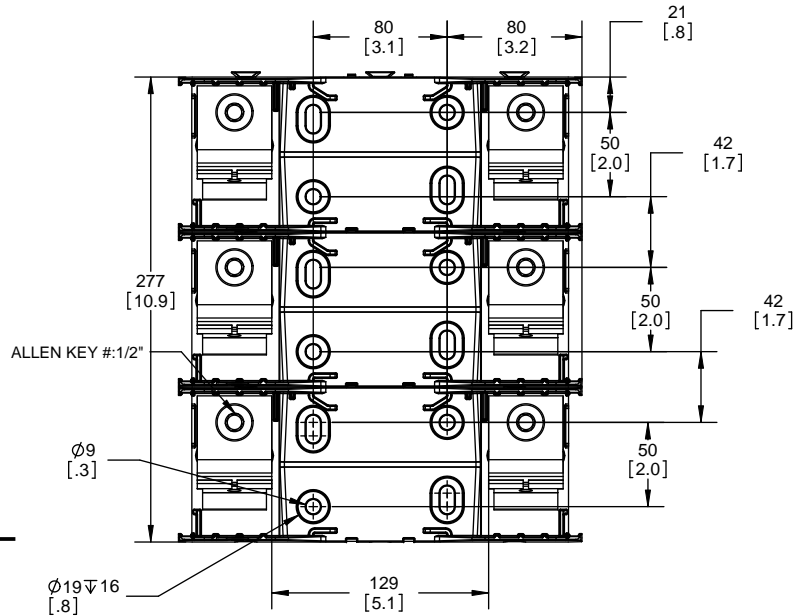

DESIGN UNITS: METRIC (mm)
UNLESS OTHERWISE SPECIFIED
[INCHES]

THIRD ANGLE PROJECTION

RM25400-3CR

**RM25400-3CR
WITH CVR-RH-25400 INSTALLED**

**RM25400-3CR
WITH CVRI-RH-25400 INSTALLED**

COOPER Bussmann
St. Louis MO 63178

TITLE:
Class R fuse holder-CUST-250V

SCALE: 1:1   SIZE: A3   SHEET: 11 OF 14