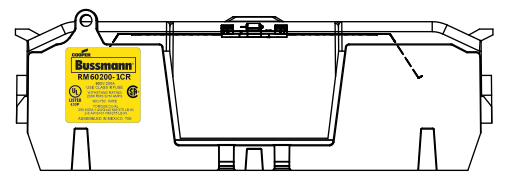

RM60200-1CR WITH CVRI-RH-60200 INSTALLED