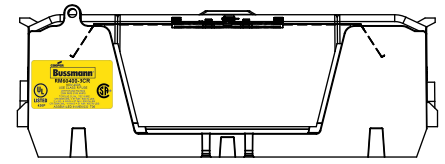

DESIGN UNITS: METRIC (mm)
UNLESS OTHERWISE SPECIFIED [INCHES]

THIRD ANGLE PROJECTION

REVISIONS			DATE	ECN	BY
REV	ZONE	DESCRIPTION			

RM60400-3CR

**RM60400-3CR
WITH CVR-RH-60400 INSTALLED**

**RM60400-3CR
WITH CVRI-RH-60400 INSTALLED**

COOPER Bussmann
St. Louis MO 63178

TITLE:
Class R fuse holder-CUST-600V

SCALE: 1:1   SIZE: A3   SHEET: 9 OF 12