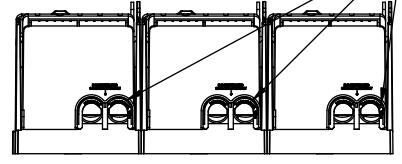

THIRD ANGLE PROJECTION

REVISIONS				DATE	ECN	BY
REV	ZONE	DESCRIPTION				

RM60600-3CR

**RM60600-3CR
WITH CVR-RH-60600 INSTALLED**

**RM60600-3CR
WITH CVRI-RH-60600 INSTALLED**

COOPER Bussmann
St. Louis MO 63178