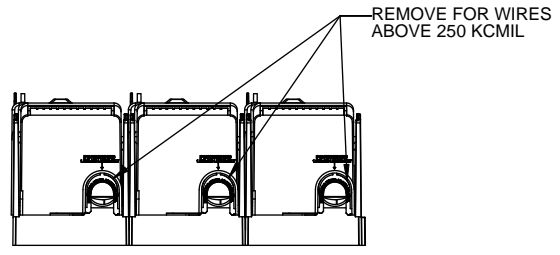

DESIGN UNITS: METRIC (mm)
UNLESS OTHERWISE SPECIFIED [INCHES]

THIRD ANGLE PROJECTION

REVISIONS			DATE	ECN	BY
REV	ZONE	DESCRIPTION			

RM60400-3CR

**RM60400-3CR
WITH CVR-RH-60400 INSTALLED**

**RM60400-3CR
WITH CVRI-RH-60400 INSTALLED**

COOPER Bussmann
St. Louis MO 63178

TITLE:
Class R fuse holder-CUST-600V

SCALE: 1:1   SIZE: A3   SHEET: 9 OF 12