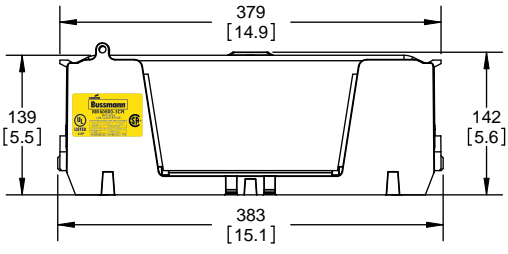

**RM60600-3CR
WITH CVRI-RH-60600 INSTALLED**

COOPER Bussmann
St. Louis MO 63178

TITLE:
Class R fuse holder-CUST-600V

SCALE: 1:5   SIZE: A3   SHEET: 12 OF 12