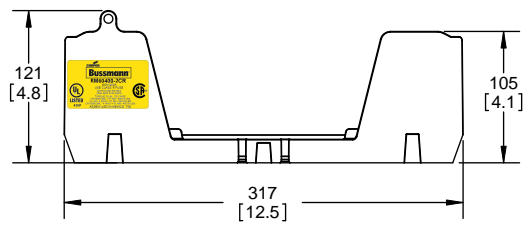

**RM60400-2CR
WITH CVRI-RH-60400 INSTALLED**

COOPER Bussmann
St. Louis MO 63178

TITLE:
Class R fuse holder-CUST-600V

SCALE: 1:1   SIZE: A3   SHEET: 8 OF 12