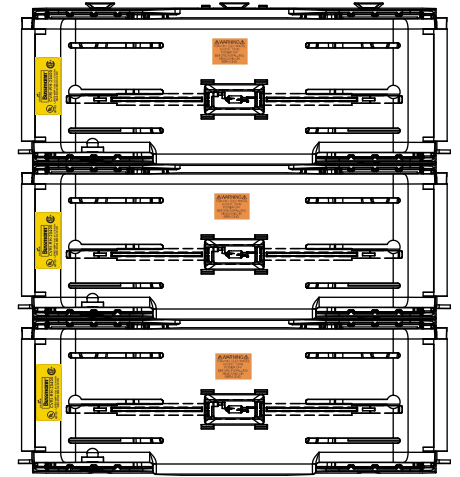

DESIGN UNITS: METRIC (mm)
UNLESS OTHERWISE SPECIFIED
[INCHES]

THIRD ANGLE PROJECTION

RM25400-3CR

**RM25400-3CR
WITH CVR-RH-25400 INSTALLED**

**RM25400-3CR
WITH CVRI-RH-25400 INSTALLED**

COOPER Bussmann
St. Louis MO 63178

TITLE:
Class R fuse holder-CUST-250V

SCALE: 1:1   SIZE: A3   SHEET: 11 OF 14