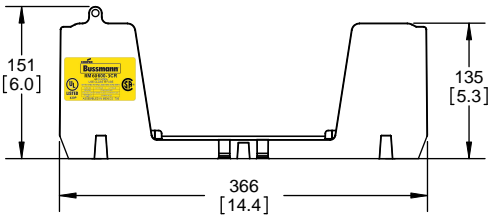

**RM60600-3CR
WITH CVRI-RH-60600 INSTALLED**

COOPER Bussmann
St. Louis MO 63178

TITLE:
Class R fuse holder-CUST-600V

SCALE: 1:5   SIZE: A3   SHEET: 12 OF 12