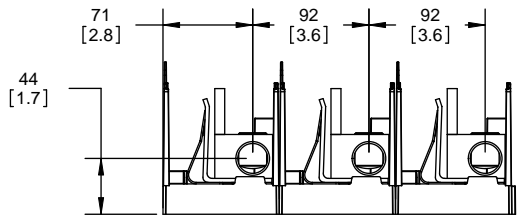

DESIGN UNITS: METRIC (mm)
UNLESS OTHERWISE SPECIFIED [INCHES]

THIRD ANGLE PROJECTION

REVISIONS			DATE	ECN	BY
REV	ZONE	DESCRIPTION			

RM60400-3CR

**RM60400-3CR
WITH CVR-RH-60400 INSTALLED**

**RM60400-3CR
WITH CVRI-RH-60400 INSTALLED**

COOPER Bussmann
St. Louis MO 63178

TITLE:
Class R fuse holder-CUST-600V

SCALE: 1:1   SIZE: A3   SHEET: 9 OF 12