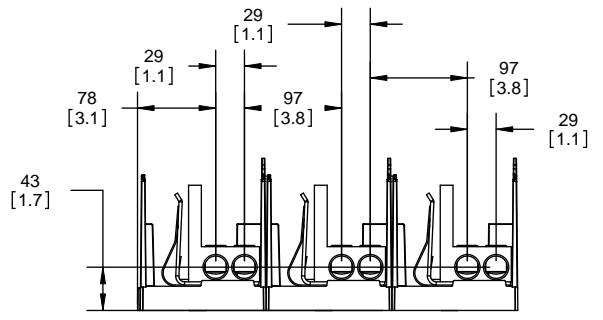

**RM60600-3CR
WITH CVRI-RH-60600 INSTALLED**

COOPER Bussmann
St. Louis MO 63178

TITLE:
Class R fuse holder-CUST-600V

SCALE: 1:5   SIZE: A3   SHEET: 12 OF 12