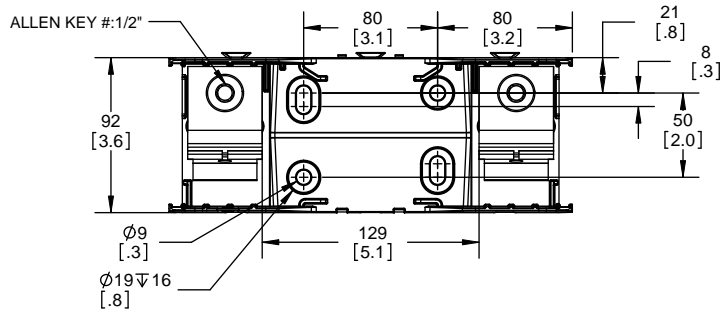

DESIGN UNITS: METRIC (mm)
UNLESS OTHERWISE SPECIFIED
[INCHES]

THIRD ANGLE PROJECTION

RM25400-1CR