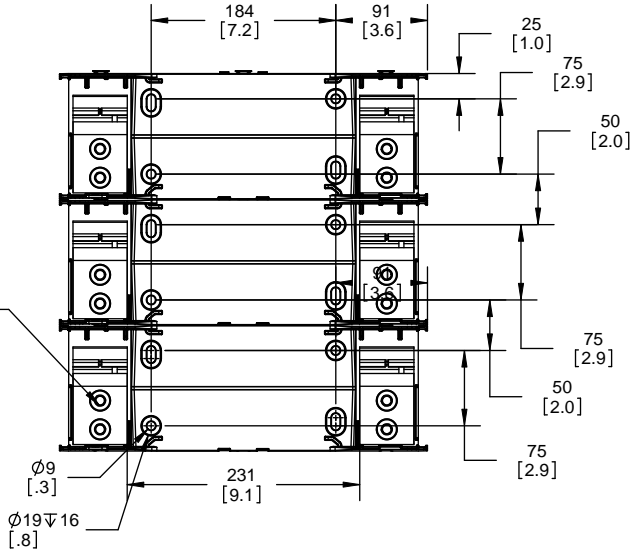

DESIGN UNITS: METRIC (mm)
UNLESS OTHERWISE SPECIFIED
[INCHES]

THIRD ANGLE PROJECTION

REVISIONS				DATE	ECN	BY
REV	ZONE	DESCRIPTION				

RM60600-3CR