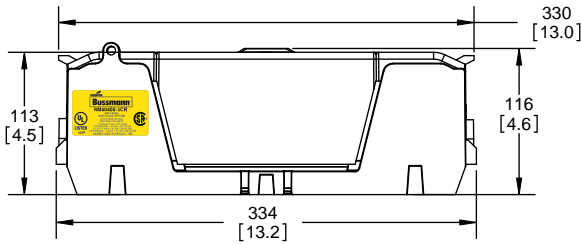

RM60400-1CR WITH CVRI-RH-60400 INSTALLED

COOPER Bussmann RM60400-1CR
600V-400A
USE CLASS R FUSE
WITHSTAND RATING
200K RMS SYM AMPS
TORQUE: CU/AL 75C WIRE
CR 600KCMIL = 57 NM / 500 IN-LBS
2 x 3/0 - 4 AWG = 57 NM / 500 IN-LBS
CR 500KCMIL - 4 AWG = 51 NM / 450 IN-LBS
ASSEMBLED IN MEXICO T06

UL LISTED 430P