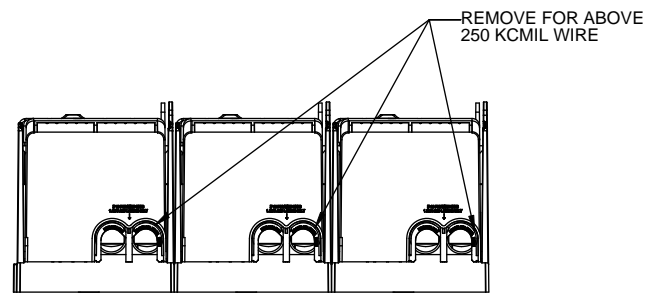

THIRD ANGLE PROJECTION

RM25600-3CR

**RM25600-3CR
WITH CVR-RH-25600 INSTALLED**

**RM25600-3CR
WITH CVRI-RH-25600 INSTALLED**

COOPER Bussmann
St. Louis MO 63178

TITLE:
Class R fuse holder-CUST-250V

SCALE: 1:1 SIZE: A3 SHEET: 14 OF 14