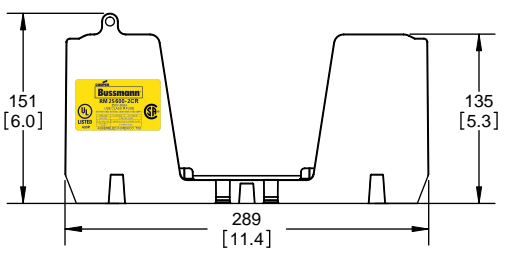

DESIGN UNITS: METRIC (mm)
UNLESS OTHERWISE SPECIFIED
[INCHES]

RM25600-2CR

**RM25600-2CR
WITH CVR-RH-25600 INSTALLED**

**RM25600-2CR
WITH CVRI-RH-25600 INSTALLED**

COOPER Bussmann
St. Louis MO 63178

TITLE:
Class R fuse holder-CUST-250V

SCALE: 1:1   SIZE: A3   SHEET: 13 OF 14