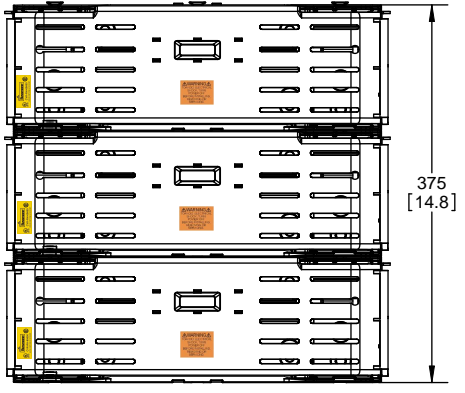

**RM60600-3CR
WITH CVR-RH-60600 INSTALLED**