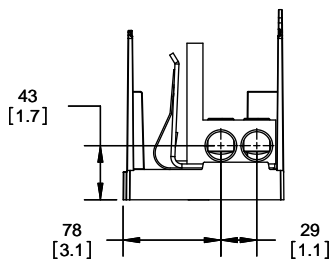

Class R Fuseblocks Catalog Data

Catalog Number	Covers		Voltage	Current	Number of Poles	Label
	Class R	w/o Indication				
RM25100-1CR	CVR-RH-25100	CVRI-RH-25100	250	100	1	RM25100-1CR
RM25100-2CR					2	RM25100-2CR
RM25100-3CR					3	RM25100-3CR
RM25200-1CR	CVR-RH-25200	CVRI-RH-25200		200	1	RM25200-1CR
RM25200-2CR					2	RM25200-2CR
RM25200-3CR					3	RM25200-3CR
RM25400-1CR	CVR-RH-25400	CVRI-RH-25400		400	1	RM25400-1CR
RM25400-2CR					2	RM25400-2CR
RM25400-3CR					3	RM25400-3CR
RM25600-1CR	CVR-RH-25600	CVRI-RH-25600		600	1	RM25600-1CR
RM25600-2CR					2	RM25600-2CR
RM25600-3CR					3	RM25600-3CR

Catalog Number	Covers		Voltage	Current	Number of Poles	Label
	Class R	w/o Indication				
RM60100-1CR	CVR-RH-60100	CVRI-RH-60100	600	100	1	RM60100-1CR
RM60100-2CR					2	RM60100-2CR
RM60100-3CR					3	RM60100-3CR
RM60200-1CR	CVR-RH-60200	CVRI-RH-60200		200	1	RM60200-1CR
RM60200-2CR					2	RM60200-2CR
RM60200-3CR					3	RM60200-3CR
RM60400-1CR	CVR-RH-60400	CVRI-RH-60400		400	1	RM60400-1CR
RM60400-2CR					2	RM60400-2CR
RM60400-3CR					3	RM60400-3CR
RM60600-1CR	CVR-RH-60600	CVRI-RH-60600		600	1	RM60600-1CR
RM60600-2CR					2	RM60600-2CR
RM60600-3CR					3	RM60600-3CR

TITLE:
Class R fuse holder-CUST-250V

SCALE: 1:1 SIZE: A3 SHEET: 11 OF 14

DESIGN UNITS: METRIC (mm) UNLESS OTHERWISE SPECIFIED
 THIRD ANGLE PROJECTION

RM25600-1CR

RM25600-1CR WITH CVR-RH-25600 INSTALLED

RM25600-1CR WITH CVRI-RH-25600 INSTALLED

CVR-RH-25600

CVRI-RH-25600

WIRE SIZE	CUT TORQUE	AL TORQUE
600 KCMIL	87 NM (62 IN-LBS)	
DUAL 304 AWG	37 NM (26 IN-LBS)	33.9 NM (24 IN-LBS)
100 KCMIL	51 NM (36 IN-LBS)	51 NM (36 IN-LBS)

CUT OPEN ALONG THIS DOTTED LINE FOR WIRES ABOVE 250 KCMIL