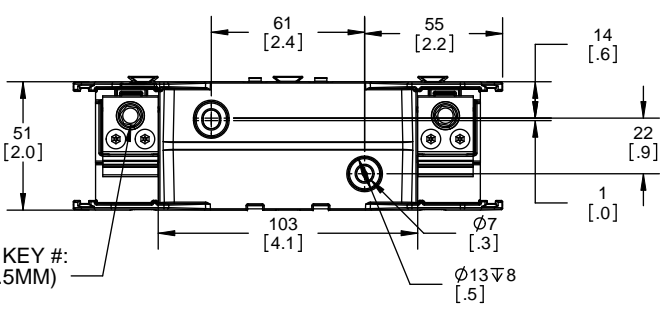

Class R Fuseblocks Catalog Data

Catalog Number	Covers		Voltage	Current	Number of Poles	Label
	Class R	w/o Indication				
RM25100-1CR	CVR-RH-25100	CVRI-RH-25100	250	100	1	RM25100-1CR
RM25100-2CR					2	RM25100-2CR
RM25100-3CR					3	RM25100-3CR
RM25200-1CR	CVR-RH-25200	CVRI-RH-25200		200	1	RM25200-1CR
RM25200-2CR					2	RM25200-2CR
RM25200-3CR					3	RM25200-3CR
RM25400-1CR	CVR-RH-25400	CVRI-RH-25400		400	1	RM25400-1CR
RM25400-2CR					2	RM25400-2CR
RM25400-3CR					3	RM25400-3CR
RM25600-1CR	CVR-RH-25600	CVRI-RH-25600		600	1	RM25600-1CR
RM25600-2CR					2	RM25600-2CR
RM25600-3CR					3	RM25600-3CR

Catalog Number	Covers		Voltage	Current	Number of Poles	Label
	Class R	w/o Indication				
RM60100-1CR	CVR-RH-60100	CVRI-RH-60100	600	100	1	RM60100-1CR
RM60100-2CR					2	RM60100-2CR
RM60100-3CR					3	RM60100-3CR
RM60200-1CR	CVR-RH-60200	CVRI-RH-60200		200	1	RM60200-1CR
RM60200-2CR					2	RM60200-2CR
RM60200-3CR					3	RM60200-3CR
RM60400-1CR	CVR-RH-60400	CVRI-RH-60400		400	1	RM60400-1CR
RM60400-2CR					2	RM60400-2CR
RM60400-3CR					3	RM60400-3CR
RM60600-1CR	CVR-RH-60600	CVRI-RH-60600		600	1	RM60600-1CR
RM60600-2CR					2	RM60600-2CR
RM60600-3CR					3	RM60600-3CR

SCALE: 1:2 SIZE: A3 SHEET: 2 OF 14

RM25100-1CR

ALLEN KEY #:
3/16"(5.5MM)

RM25100-1CR WITH CVR-RH-25100 INSTALLED

RM25100-1CR WITH CVRI-RH-25100 INSTALLED

CVR-RH-25100

CVRI-RH-25100

COOPER Bussmann
St. Louis MO 63178