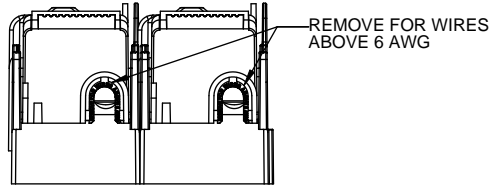

**RM25100-2CR
WITH CVRI-RH-25100 INSTALLED**

COOPER Bussmann
St. Louis MO 63178

Class R fuse holder-CUST-250V

SCALE: 1:1   SIZE: A3   SHEET: 4 OF 14