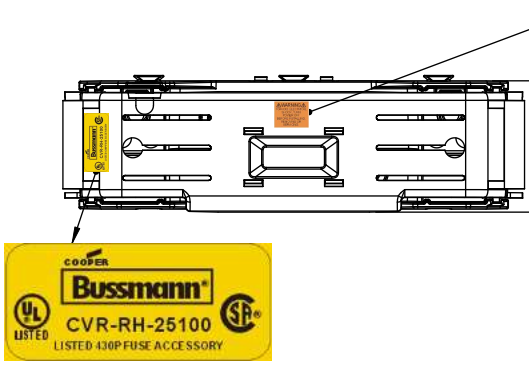

Catalog Number	Covers		Voltage	Current	Number of Poles	Label
	Class R	w/o Indication				
RM60100-1CR	CVR-RH-60100	CVRI-RH-60100	600	100	1	RM60100-1CR
RM60100-2CR					2	RM60100-2CR
RM60100-3CR					3	RM60100-3CR
RM60200-1CR	CVR-RH-60200	CVRI-RH-60200		200	1	RM60200-1CR
RM60200-2CR					2	RM60200-2CR
RM60200-3CR					3	RM60200-3CR
RM60400-1CR	CVR-RH-60400	CVRI-RH-60400		400	1	RM60400-1CR
RM60400-2CR					2	RM60400-2CR
RM60400-3CR					3	RM60400-3CR
RM60600-1CR	CVR-RH-60600	CVRI-RH-60600		600	1	RM60600-1CR
RM60600-2CR					2	RM60600-2CR
RM60600-3CR					3	RM60600-3CR

COOPER Bussmann
St. Louis MO 63178

TITLE:
Class R fuse holder-CUST

SCALE: 1:1 SIZE: A3 SHEET: 1 OF 14

PUSH DOWN

LIFT UP, THEN
ROTATE OVER

LIFT UP

COOPER Bussmann
St. Louis MO 63178

TITLE:
Class R fuse holder-CUST

SCALE: 1:2 SIZE: A3 SHEET: 2 OF 14

RM25100-1CR

ALLEN KEY #:
3/16"(5.5MM)

RM25100-1CR WITH CVR-RH-25100 INSTALLED

RM25100-1CR WITH CVRI-RH-25100 INSTALLED

CVR-RH-25100

CVRI-RH-25100

COOPER Bussmann
St. Louis MO 63178