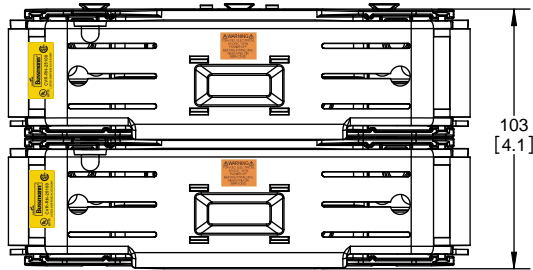

TITLE:
Class R fuse holder-CUST-250V

SCALE: 1:1 SIZE: A3 SHEET: 3 OF 14

DESIGN UNITS: METRIC (mm)
UNLESS OTHERWISE SPECIFIED
[INCHES]

THIRD ANGLE PROJECTION

RM25100-2CR

**RM25100-2CR
WITH CVR-RH-25100 INSTALLED**