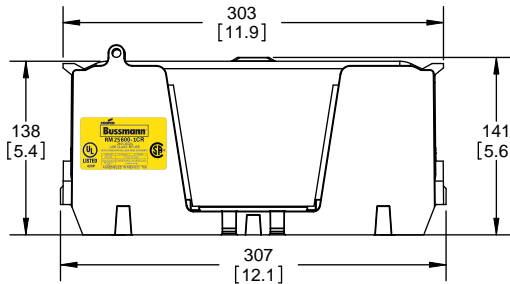

CVR-RH-25600

CVRI-RH-25600

WIRE SIZE	CUT TORQUE	AL TORQUE
600 KCMIL	87 NM (62 IN-LBS)	
DUAL 304 AWG	37 NM (26 IN-LBS)	33.9 NM (24 IN-LBS)
100 KCMIL	51 NM (36 IN-LBS)	51 NM (36 IN-LBS)

CUT OPEN ALONG THIS DOTTED LINE FOR WIRES ABOVE 250 KCMIL