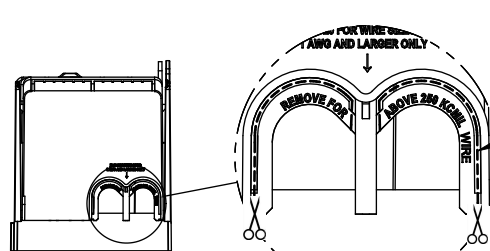

WIRE SIZE	CUT TORQUE	AL TORQUE
600 KCMIL	87 NM (62 IN-LBS)	
DUAL 304 AWG	37 NM (26 IN-LBS)	33.9 NM (24 IN-LBS)
100 KCMIL	51 NM (36 IN-LBS)	51 NM (36 IN-LBS)