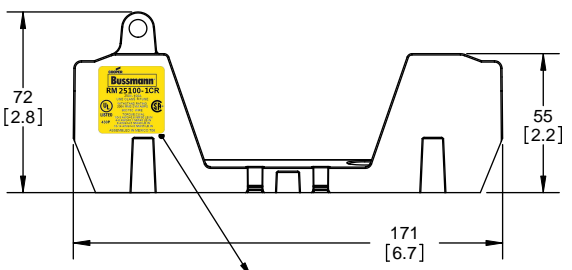

SCALE: 1:2 SIZE: A3 SHEET: 2 OF 14

RM25100-1CR

ALLEN KEY #:
3/16"(5.5MM)

RM25100-1CR WITH CVR-RH-25100 INSTALLED

RM25100-1CR WITH CVRI-RH-25100 INSTALLED

CVR-RH-25100

CVRI-RH-25100

COOPER Bussmann
St. Louis MO 63178