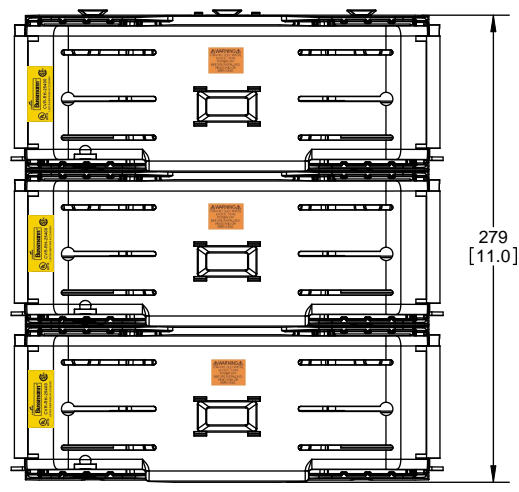

DESIGN UNITS: METRIC (mm)
UNLESS OTHERWISE SPECIFIED
[INCHES]

THIRD ANGLE PROJECTION

RM25400-3CR

**RM25400-3CR
WITH CVR-RH-25400 INSTALLED**

**RM25400-3CR
WITH CVRI-RH-25400 INSTALLED**

COOPER Bussmann
St. Louis MO 63178