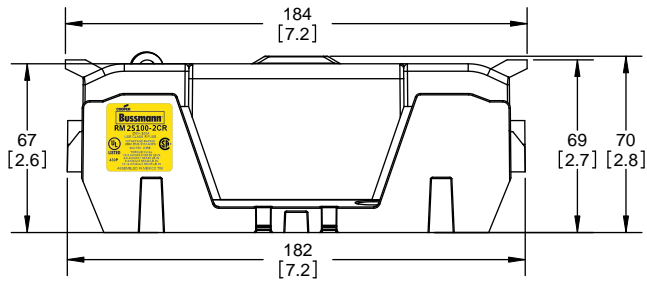

**RM25100-2CR
WITH CVRI-RH-25100 INSTALLED**

COOPER Bussmann
St. Louis MO 63178

Class R fuse holder-CUST-250V

SCALE: 1:1   SIZE: A3   SHEET: 4 OF 14