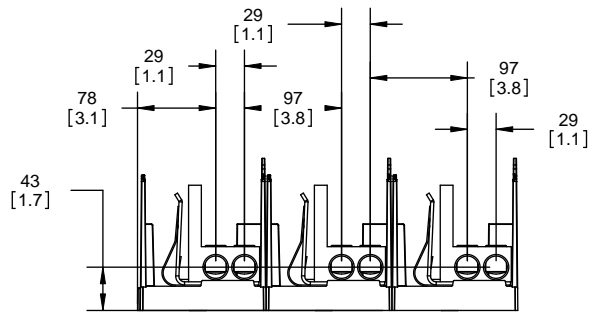

ALLEN KEY #:
3/8" (10.0MM)