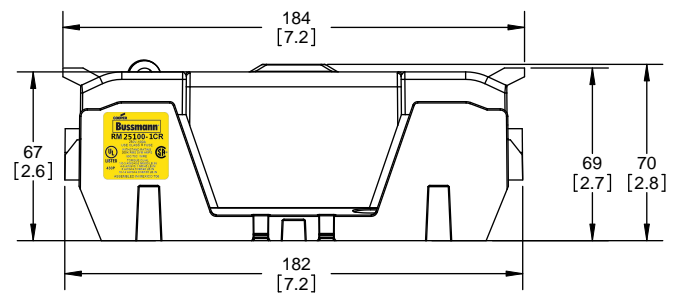

SCALE: 1:2 SIZE: A3 SHEET: 2 OF 14

RM25100-1CR

ALLEN KEY #:
3/16"(5.5MM)

RM25100-1CR WITH CVR-RH-25100 INSTALLED

RM25100-1CR WITH CVRI-RH-25100 INSTALLED

CVR-RH-25100

CVRI-RH-25100

COOPER Bussmann
St. Louis MO 63178