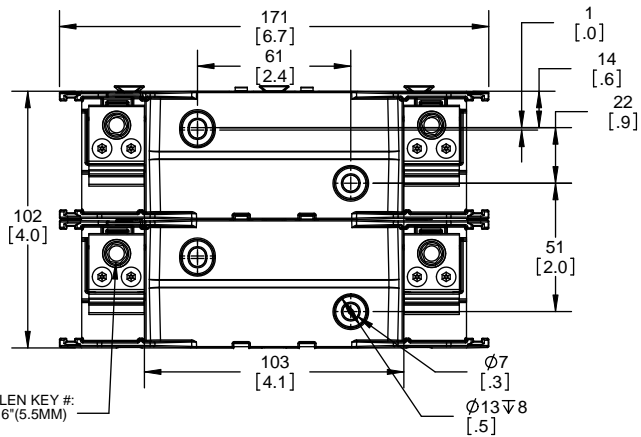

TITLE:
Class R fuse holder-CUST-250V

SCALE: 1:1 SIZE: A3 SHEET: 3 OF 14

DESIGN UNITS: METRIC (mm)
UNLESS OTHERWISE SPECIFIED
[INCHES]

THIRD ANGLE PROJECTION

RM25100-2CR

**RM25100-2CR
WITH CVR-RH-25100 INSTALLED**