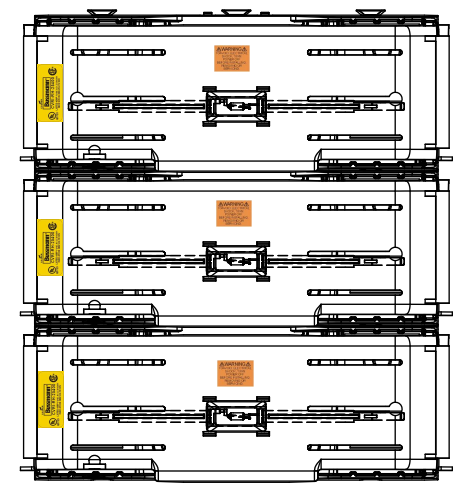

**RM25400-3CR
WITH CVRI-RH-25400 INSTALLED**

COOPER Bussmann
St. Louis MO 63178

TITLE:
Class R fuse holder-CUST-250V

SCALE: 1:1   SIZE: A3   SHEET: 11 OF 14