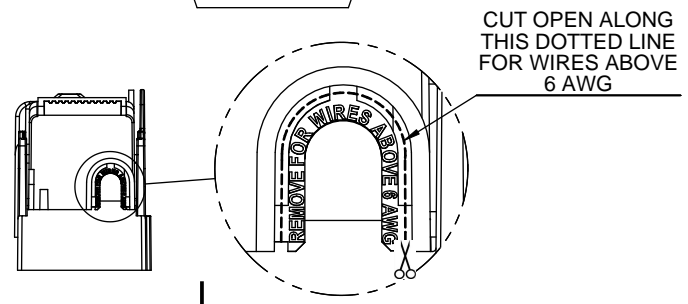

SCALE: 1:2 SIZE: A3 SHEET: 2 OF 14

RM25100-1CR

ALLEN KEY #:
3/16"(5.5MM)

RM25100-1CR WITH CVR-RH-25100 INSTALLED

RM25100-1CR WITH CVRI-RH-25100 INSTALLED

CVR-RH-25100

CVRI-RH-25100

COOPER Bussmann
St. Louis MO 63178