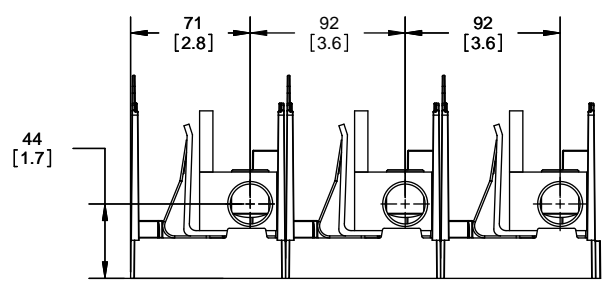

DESIGN UNITS: METRIC (mm)
UNLESS OTHERWISE SPECIFIED
[INCHES]

THIRD ANGLE PROJECTION

RM25400-3CR

**RM25400-3CR
WITH CVR-RH-25400 INSTALLED**

**RM25400-3CR
WITH CVRI-RH-25400 INSTALLED**

COOPER Bussmann
St. Louis MO 63178