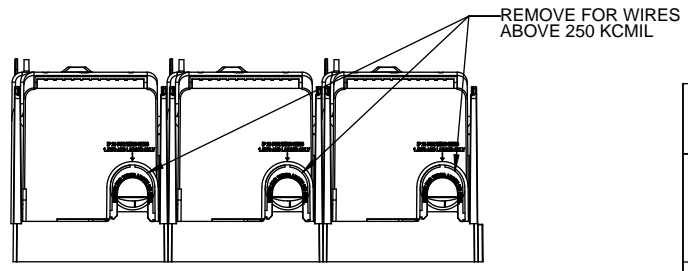

DESIGN UNITS: METRIC (mm)
UNLESS OTHERWISE SPECIFIED
[INCHES]

THIRD ANGLE PROJECTION

RM25400-3CR

**RM25400-3CR
WITH CVR-RH-25400 INSTALLED**

**RM25400-3CR
WITH CVRI-RH-25400 INSTALLED**

COOPER Bussmann
St. Louis MO 63178