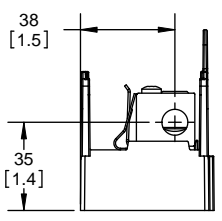

SCALE: 1:2 SIZE: A3 SHEET: 2 OF 14

RM25100-1CR

ALLEN KEY #:
3/16"(5.5MM)

RM25100-1CR WITH CVR-RH-25100 INSTALLED

RM25100-1CR WITH CVRI-RH-25100 INSTALLED

CVR-RH-25100

CVRI-RH-25100

COOPER Bussmann
St. Louis MO 63178