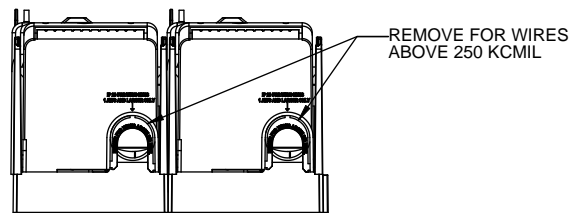

THIRD ANGLE PROJECTION

RM25400-2CR

**RM25400-2CR
WITH CVR-RH-25400 INSTALLED**

**RM25400-2CR
WITH CVRI-RH-25400 INSTALLED**

COOPER Bussmann
St. Louis MO 63178

TITLE:
Class R fuse holder-CUST-250V

SCALE: 1:1 SIZE: A3 SHEET: 10 OF 14