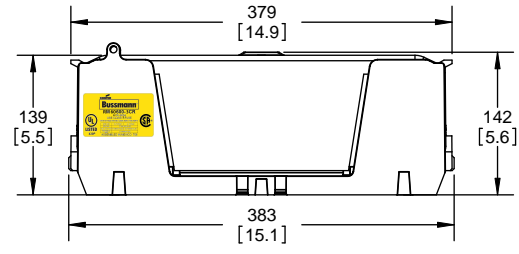

ALLEN KEY #:
3/8" (10.0MM)