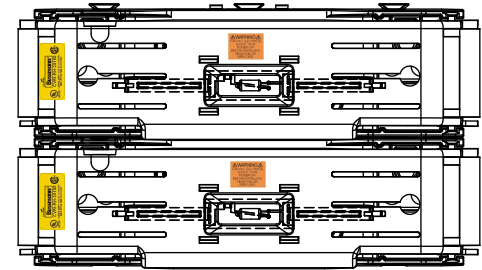

**RM25100-2CR
WITH CVRI-RH-25100 INSTALLED**

COOPER Bussmann
St. Louis MO 63178

Class R fuse holder-CUST-250V

SCALE: 1:1   SIZE: A3   SHEET: 4 OF 14