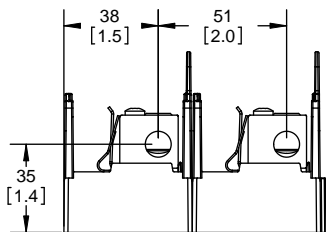

**RM25100-2CR
WITH CVRI-RH-25100 INSTALLED**

COOPER Bussmann
St. Louis MO 63178

Class R fuse holder-CUST-250V

SCALE: 1:1   SIZE: A3   SHEET: 4 OF 14