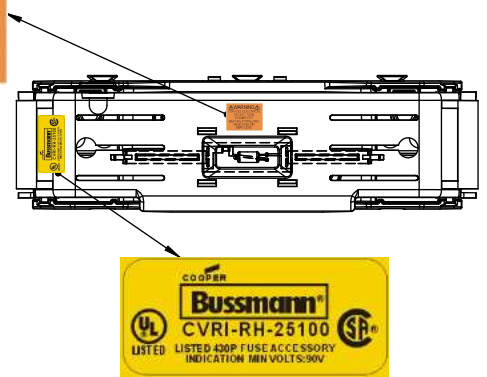

SCALE: 1:2 SIZE: A3 SHEET: 2 OF 14

RM25100-1CR

ALLEN KEY #:
3/16"(5.5MM)

RM25100-1CR WITH CVR-RH-25100 INSTALLED

RM25100-1CR WITH CVRI-RH-25100 INSTALLED

CVR-RH-25100

CVRI-RH-25100

COOPER Bussmann
St. Louis MO 63178