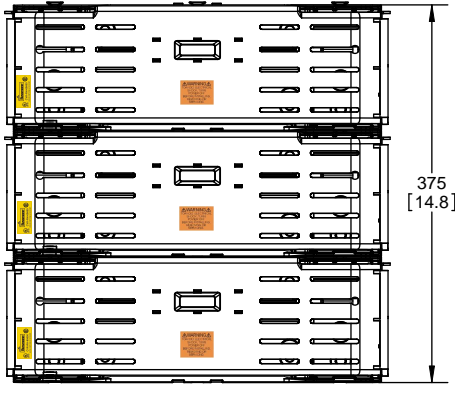

**RM60600-3CR
WITH CVR-RH-60600 INSTALLED**