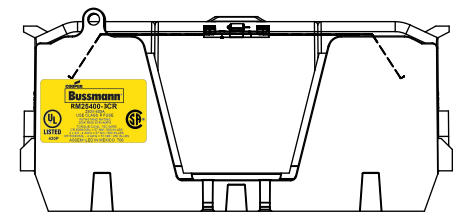

DESIGN UNITS: METRIC (mm)
UNLESS OTHERWISE SPECIFIED
[INCHES]

THIRD ANGLE PROJECTION

RM25400-3CR

**RM25400-3CR
WITH CVR-RH-25400 INSTALLED**

**RM25400-3CR
WITH CVRI-RH-25400 INSTALLED**

COOPER Bussmann
St. Louis MO 63178