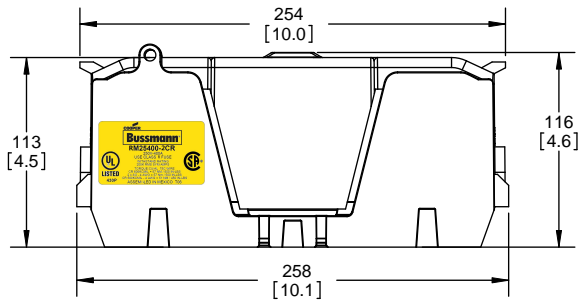

**RM25400-2CR
WITH CVRI-RH-25400 INSTALLED**

COOPER Bussmann
St. Louis MO 63178

TITLE:
Class R fuse holder-CUST-250V

SCALE: 1:1   SIZE: A3   SHEET: 10 OF 14