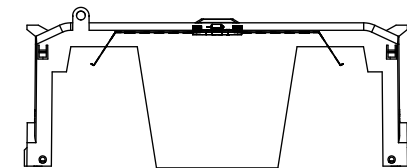

CVRI-RH-25600