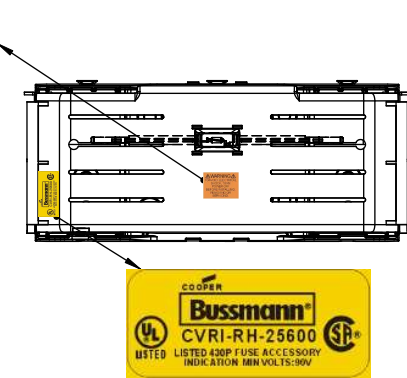

TITLE:
Class R fuse holder-CUST-250V

SCALE: 1:1 SIZE: A3 SHEET: 11 OF 14

DESIGN UNITS: METRIC (mm) UNLESS OTHERWISE SPECIFIED
 THIRD ANGLE PROJECTION

RM25600-1CR

RM25600-1CR WITH CVR-RH-25600 INSTALLED

RM25600-1CR WITH CVRI-RH-25600 INSTALLED