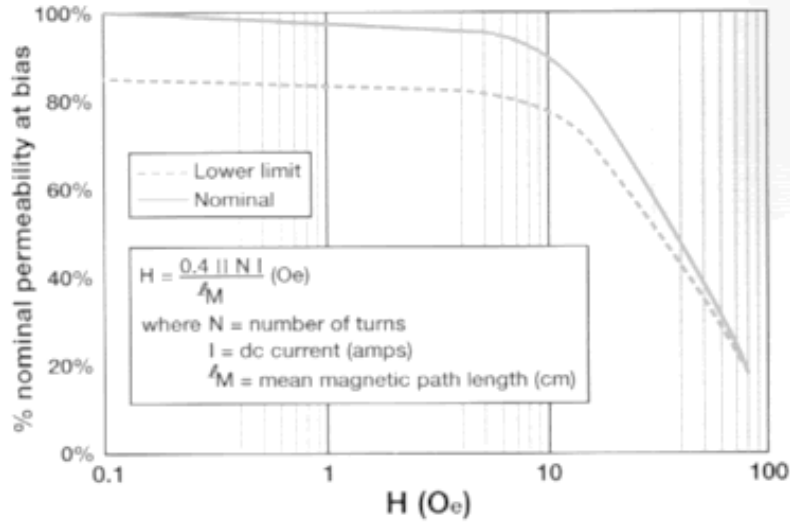

Percent Permeability vs. DC Bias @ 25°C

MICROLITE $\mu = 245$