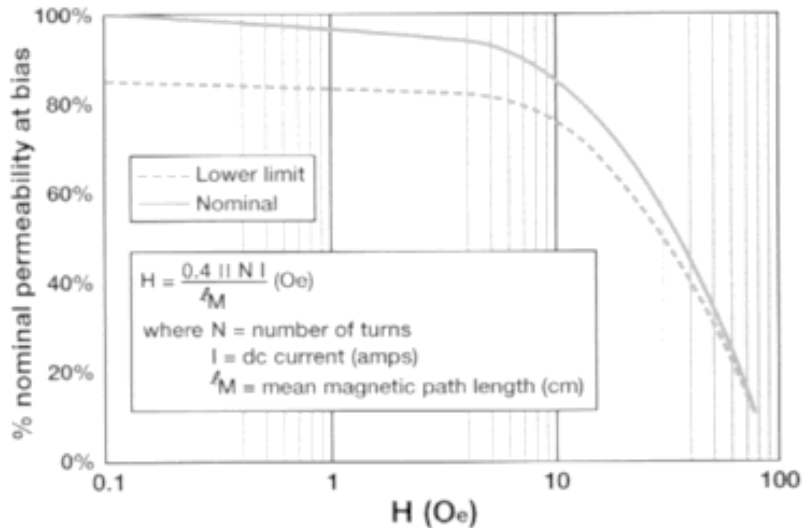

#### Magnetic Properties Metglas MICROLITE XP Cores

|                                             |          |
|---------------------------------------------|----------|
| Saturation Flux Density (T) .....           | 1.56     |
| Permeability (depending on core size) ..... | .245/270 |

Percent Permeability vs. DC Bias @ 25°C

MICROLITE  $\mu = 245$

MICROLITE  $\mu = 270$

Core Loss vs. Flux Density @ 25°C

Temperature Dependence of Inductance

MICROLITE  $\mu = 245$

Permeability vs. Frequency