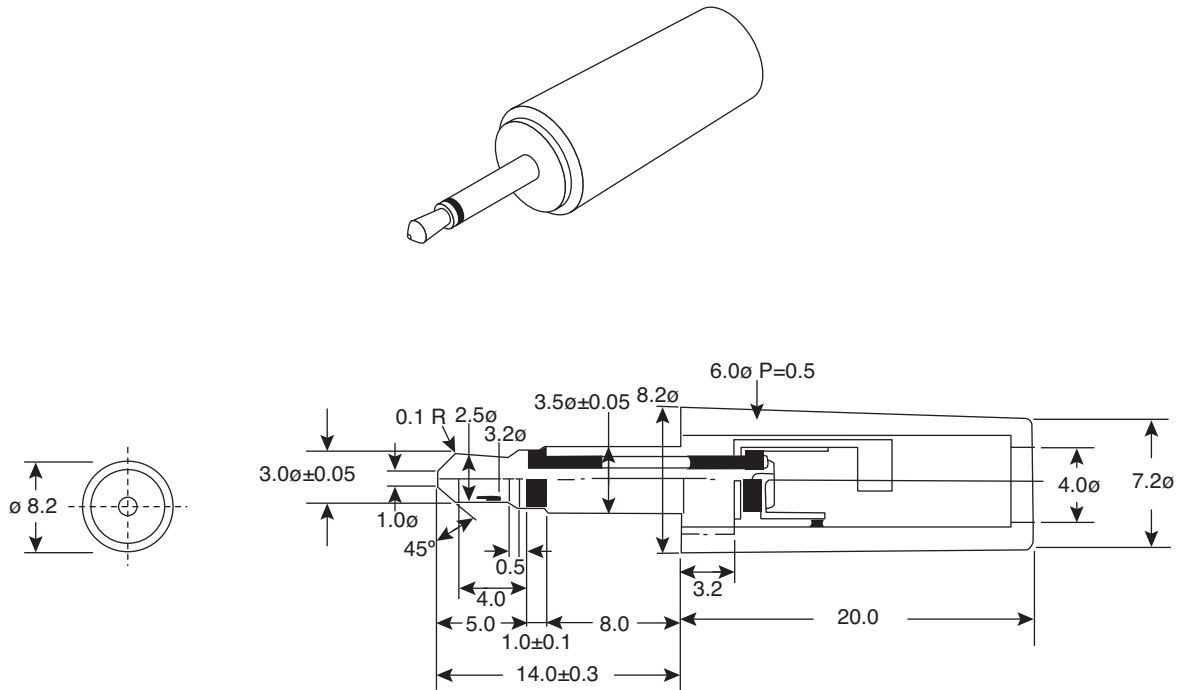

# Plug

171-3500-E

Plug

Dimensions: mm

SPECIFICATIONS	
Type:	unshielded mono phone w/metal thread
Dielectric Strength:	500VAC for 1 minute
Insulation resistance:	100MΩ @ 500VDC
Contact resistance:	50mΩ max.
Body & cap:	ABS resin
Terminal & contact:	nickel plated brass
Pin:	Nickel plated steel
RoHS Compliant	