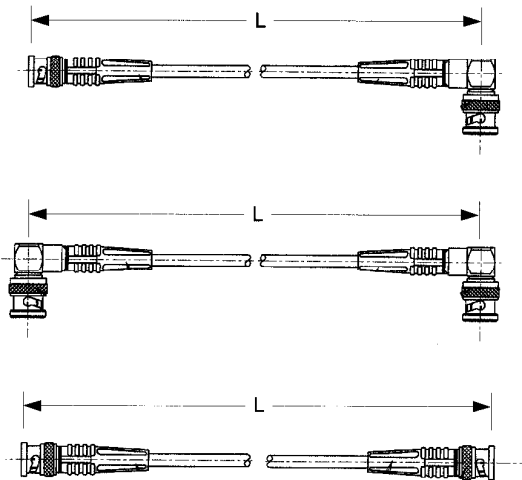

## Cable Assemblies

Jack body shown, dimensions apply to plugs/jacks of various connector styles

### BNC Straight Plug / Straight Plug

Body Plating	Centre Contact Plating	Nominal Impedance Ohms	Cable End 1	Cable End 2	Cable	Dim.L (m)	Part No.
Nickel	Gold	50	Straight Plug	Straight Plug	RG58	0.25	1337769-1
Nickel	Gold	50	Straight Plug	Straight Plug	RG58	0.50	1337769-2
Nickel	Gold	50	Straight Plug	Straight Plug	RG58	1.00	1337769-3
Nickel	Gold	50	Straight Plug	Straight Plug	RG58	1.50	1337769-4
Nickel	Gold	50	Straight Plug	Straight Plug	RG58	2.00	1337769-5
Silver	Silver	50	Straight Plug	Straight Plug	RG58	0.50	1337771-2
Silver	Silver	50	Straight Plug	Straight Plug	RG58	0.60	1337771-3
Silver	Silver	50	Straight Plug	Straight Plug	RG58	1.00	1337771-4
Silver	Silver	50	Straight Plug	Straight Plug	RG58	1.20	1337771-5
Silver	Silver	50	Straight Plug	Straight Plug	RG58	1.50	1337771-6
Silver	Silver	50	Straight Plug	Straight Plug	RG58	1.80	1337771-7
Silver	Silver	50	Straight Plug	Straight Plug	RG58	2.00	1337771-8
Nickel	Gold	75	Straight Plug	Straight Plug	RG59	0.25	1337775-1
Nickel	Gold	75	Straight Plug	Straight Plug	RG59	0.50	1337775-2
Nickel	Gold	75	Straight Plug	Straight Plug	RG59	1.00	1337775-3
Nickel	Gold	75	Straight Plug	Straight Plug	RG59	1.50	1337775-4
Silver	Silver	75	Straight Plug	Straight Plug	RG59	0.25	1337777-1
Silver	Silver	75	Straight Plug	Straight Plug	RG59	0.50	1337777-2
Silver	Silver	75	Straight Plug	Straight Plug	RG59	1.00	1337777-3
Silver	Silver	75	Straight Plug	Straight Plug	RG59	1.20	1337777-4
Silver	Silver	75	Straight Plug	Straight Plug	RG59	1.50	1337777-5
Nickel	Gold	75	Straight Plug	Straight Plug	RG62	0.25	1337781-1
Nickel	Gold	75	Straight Plug	Straight Plug	RG62	0.50	1337781-2
Nickel	Gold	75	Straight Plug	Straight Plug	RG62	1.00	1337781-3
Nickel	Gold	75	Straight Plug	Straight Plug	RG62	1.50	1337781-4