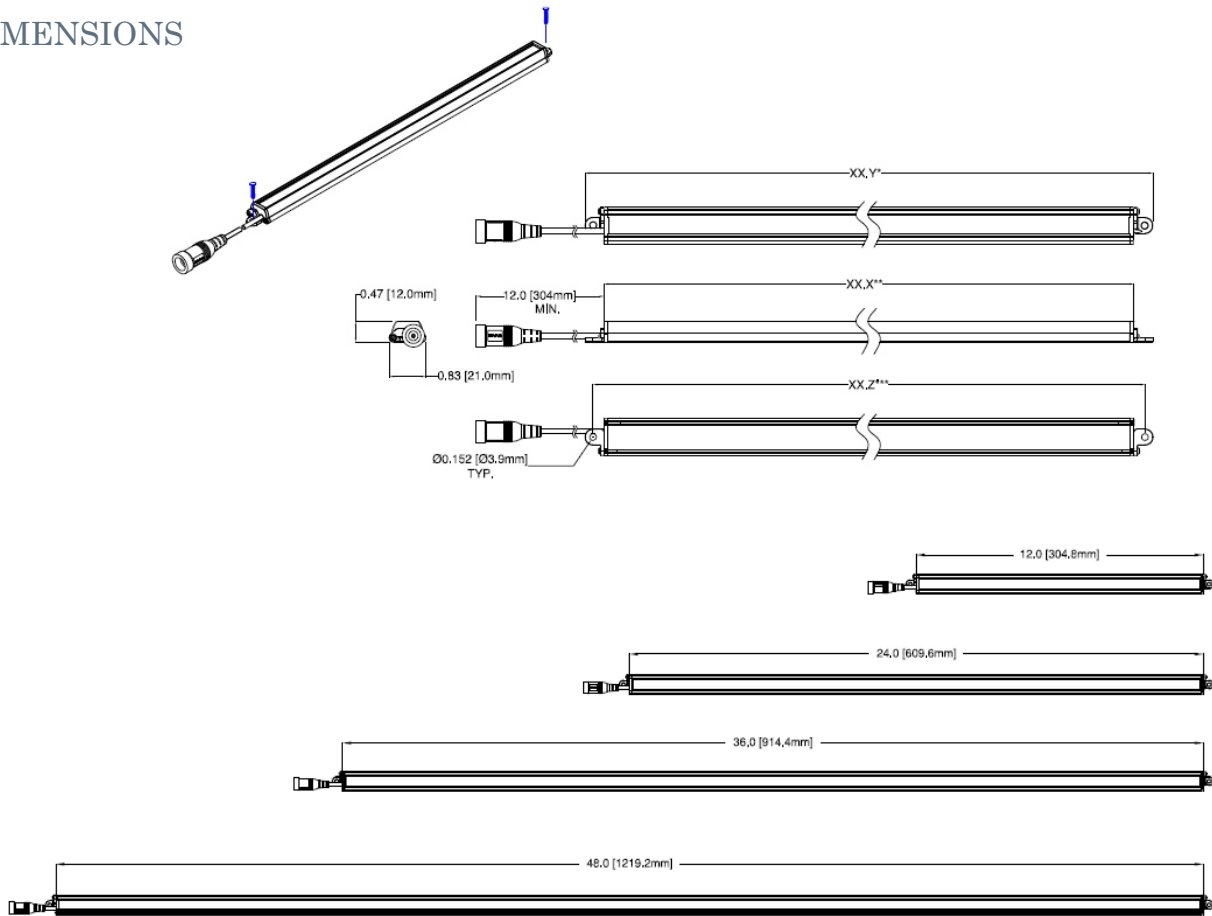

The Coastline Series of LED lights feature high brightness performance in a low profile with a narrow beam. C5500 linears are available in a variety of lengths and LED colors, and are designed for individual placement and daisy chained configurations.

SPECIFICATIONS

Part Number	Length	LED Color	Power Consumption	Color Temp (K) /Wavelength Range	Lumen Output
C5500-C--12	12"	Cool White	5.0	6500K	445
C5500-C--24	24"		10.0	6500K	870
C5500-C--36	36"		15.0	6500K	1295
C5500-C--48	48"		20.0	6500K	1720
C5500-N--12	12"	Neutral White	5.0	4750K	400
C5500-N--24	24"		10.0	4750K	780
C5500-N--36	36"		15.0	4750K	1170
C5500-N--48	48"		20.0	4750K	1560
C5500-W--12	12"	Warm White	5.0	3100K	390
C5500-W--24	24"		10.0	3100K	760
C5500-W--36	36"		15.0	3100K	1150
C5500-W--48	48"		20.0	3100K	1540
C5500-R--12	12"	Red	5.0	620~630nm	195
C5500-R--24	24"		10.0	620~630nm	390
C5500-R--36	36"		15.0	620~630nm	585
C5500-R--48	48"		20.0	620~630nm	780
C5500-G--12	12"	Green	5.0	520~535nm	320
C5500-G--24	24"		10.0	520~535nm	640
C5500-G--36	36"		15.0	520~535nm	960
C5500-G--48	48"		20.0	520~535nm	1280
C5500-B--12	12"	Blue	5.0	465~485nm	125
C5500-B--24	24"		10.0	465~485nm	250
C5500-B--36	36"		15.0	465~485nm	375
C5500-B--48	48"		20.0	465~485nm	500

Rated Life:	50,000 hours
Degree of Rotation:	0-90°
Operating Temperature:	0° C ~+ 40° C
Voltage Input:	24VDC, Constant Voltage
Controls:	See Accessory SW-1001
Housing:	Aluminum, Clear Polycarbonate Lens
Weight:	53~212
Dimensions:	W .83" (21.1mm) H .60" (15.2mm) L Please see page 2 for length dimensions **not including mounts

COASTLINE C5500 SERIES

DIMENSIONS

DAISYCHAIN CONFIGURATION

ORDERING INFORMATION

Model	Color	Type	Length	Example
C5500	C-Cool White	S-Standard	12"	C5500-C-S-12
C5500	B-Blue	DS-Daisychain	12"	C5500-B-DS-12

ACCESSORIES