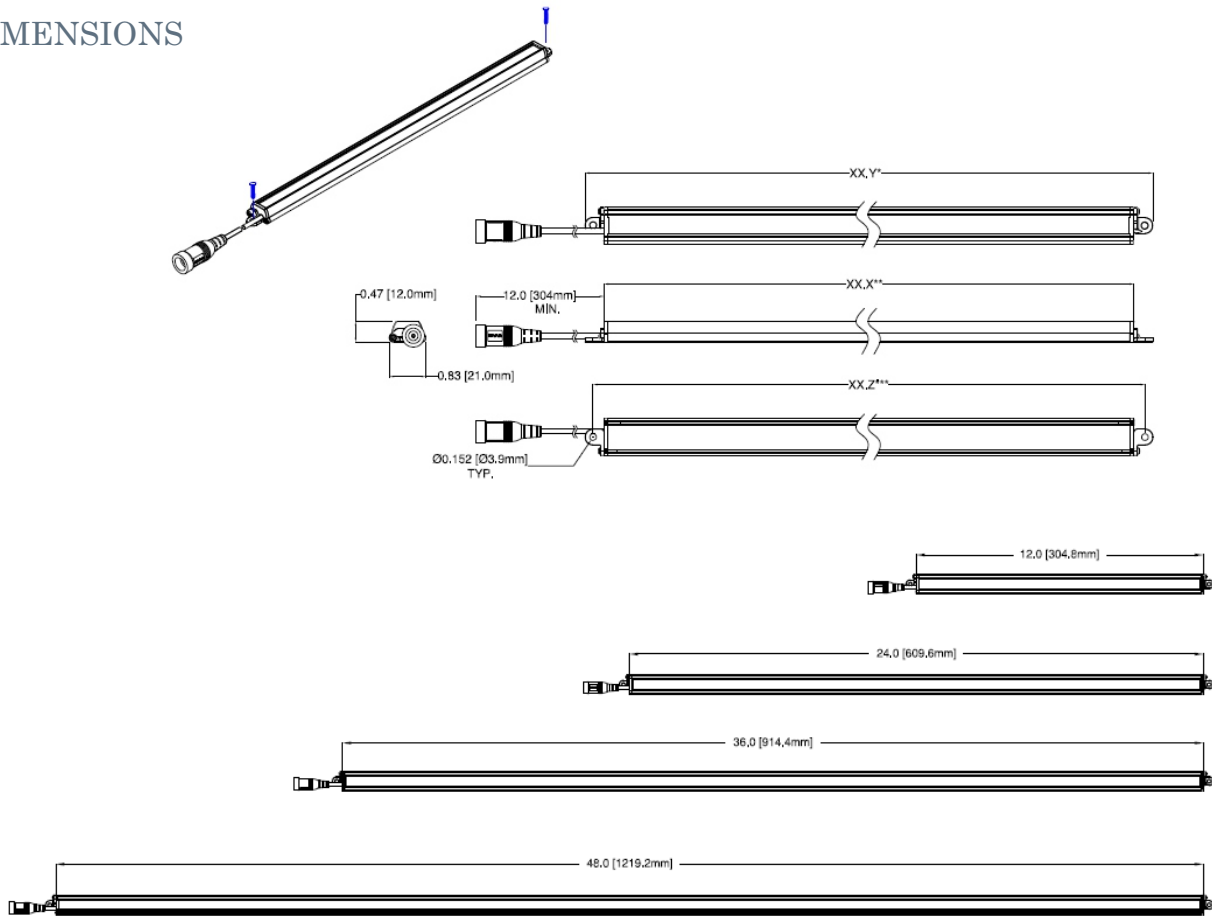

The Coastline Series of LED lights feature high brightness performance in a low profile with a narrow beam. C5500 linears are available in a variety of lengths and LED colors, and are designed for individual placement and daisy chained configurations.

SPECIFICATIONS

Part Number	Length	LED Color	Power Consumption	Color Temp (K) /Wavelength Range	Lumen Output
C5500-C--12	12"	Cool White	5.0	6500K	445
C5500-C--24	24"		10.0	6500K	870
C5500-C--36	36"		15.0	6500K	1295
C5500-C--48	48"		20.0	6500K	1720
C5500-N--12	12"	Neutral White	5.0	4750K	400
C5500-N--24	24"		10.0	4750K	780
C5500-N--36	36"		15.0	4750K	1170
C5500-N--48	48"		20.0	4750K	1560
C5500-W--12	12"	Warm White	5.0	3100K	390
C5500-W--24	24"		10.0	3100K	760
C5500-W--36	36"		15.0	3100K	1150
C5500-W--48	48"		20.0	3100K	1540
C5500-R--12	12"	Red	5.0	620~630nm	195
C5500-R--24	24"		10.0	620~630nm	390
C5500-R--36	36"		15.0	620~630nm	585
C5500-R--48	48"		20.0	620~630nm	780
C5500-G--12	12"	Green	5.0	520~535nm	320
C5500-G--24	24"		10.0	520~535nm	640
C5500-G--36	36"		15.0	520~535nm	960
C5500-G--48	48"		20.0	520~535nm	1280
C5500-B--12	12"	Blue	5.0	465~485nm	125
C5500-B--24	24"		10.0	465~485nm	250
C5500-B--36	36"		15.0	465~485nm	375
C5500-B--48	48"		20.0	465~485nm	500

Rated Life:	50,000 hours
Degree of Rotation:	0-90°
Operating Temperature:	0° C ~+ 40° C
Voltage Input:	24VDC, Constant Voltage
Controls:	See Accessory SW-1001
Housing:	Aluminum, Clear Polycarbonate Lens
Weight:	53~212
Dimensions:	W .83" (21.1mm) H .60" (15.2mm) L Please see page 2 for length dimensions **not including mounts

COASTLINE C5500 SERIES

DIMENSIONS

DAISYCHAIN CONFIGURATION

ORDERING INFORMATION

Model	Color	Type	Length	Example
C5500	C-Cool White	S-Standard	12"	C5500-C-S-12
C5500	B-Blue	DS-Daisychain	12"	C5500-B-DS-12

ACCESSORIES