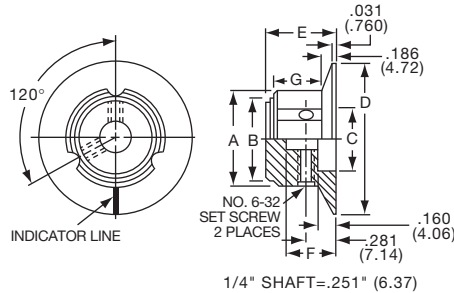

Tyco		3 Flute Design with Aluminum Skirt and Indicator Line							
Electronics	Alcoswitch	Color	A	B	C	D	E	F	G
1437623-3	KS500A1/8	Natural	.500(12.7)	.430(10.9)	.360(9.14)	.750(19.1)	.620(15.8)	.510(13.0)	.430(10.9)
1437623-2	KS500A1/4	Natural	.500(12.7)	.430(10.9)	.360(9.14)	.750(19.1)	.620(15.8)	.510(13.0)	.430(10.9)
1437623-5	KS500B1/8	Black	.500(12.7)	.430(10.9)	.360(9.14)	.750(19.1)	.620(15.8)	.510(13.0)	.430(10.9)
1437623-4	KS500B1/4	Black	.500(12.7)	.430(10.9)	.360(9.14)	.750(19.1)	.620(15.8)	.510(13.0)	.430(10.9)
1437623-6	KS700A1/4	Natural	.750(19.0)	.650(16.5)	.590(14.9)	1.12(28.4)	.620(15.8)	.510(13.0)	.430(10.9)
1437623-7	KS700B1/4	Black	.750(19.0)	.650(16.5)	.590(14.9)	1.12(28.4)	.620(15.8)	.510(13.0)	.430(10.9)
1437623-8	KS900A1/4	Natural	.940(23.9)	.820(20.8)	.710(18.0)	1.40(35.6)	.620(15.8)	.510(13.0)	.430(10.9)
1437623-9	KS900B1/4	Black	.940(23.9)	.820(20.8)	.710(18.0)	1.40(35.6)	.620(15.8)	.510(13.0)	.430(10.9)

K Series

K10

Catalog 1308390
Issued 9-04

www.tycoelectronics.com

Dimensions are in inches and millimeters unless otherwise specified. Values in parentheses or brackets are metric equivalents.

Dimensions are shown for reference purposes only. Specifications subject to change.

USA: 1-800-522-6752
Canada: 1-905-470-4425
Mexico: 01-800-733-8926
C. America: 52-55-5-729-0425

South America: 55-11-3611-1514
Hong Kong: 852-2735-1628
Japan: 81-44-844-8013
UK: 44-141-810-8967