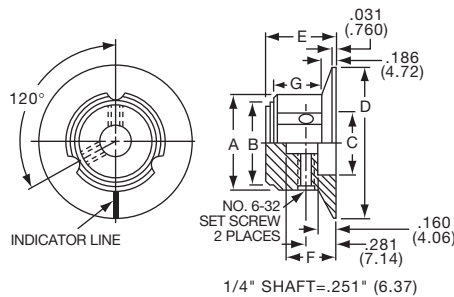

Tyco		3 Flute Design with Aluminum Skirt and Indicator Line							
Electronics	Alcoswitch	Color	A	B	C	D	E	F	G
1437623-3	KS500A1/8	Natural	.500(12.7)	.430(10.9)	.360(9.14)	.750(19.1)	.620(15.8)	.510(13.0)	.430(10.9)
1437623-2	KS500A1/4	Natural	.500(12.7)	.430(10.9)	.360(9.14)	.750(19.1)	.620(15.8)	.510(13.0)	.430(10.9)
1437623-5	KS500B1/8	Black	.500(12.7)	.430(10.9)	.360(9.14)	.750(19.1)	.620(15.8)	.510(13.0)	.430(10.9)
1437623-4	KS500B1/4	Black	.500(12.7)	.430(10.9)	.360(9.14)	.750(19.1)	.620(15.8)	.510(13.0)	.430(10.9)
1437623-6	KS700A1/4	Natural	.750(19.0)	.650(16.5)	.590(14.9)	1.12(28.4)	.620(15.8)	.510(13.0)	.430(10.9)
1437623-7	KS700B1/4	Black	.750(19.0)	.650(16.5)	.590(14.9)	1.12(28.4)	.620(15.8)	.510(13.0)	.430(10.9)
1437623-8	KS900A1/4	Natural	.940(23.9)	.820(20.8)	.710(18.0)	1.40(35.6)	.620(15.8)	.510(13.0)	.430(10.9)
1437623-9	KS900B1/4	Black	.940(23.9)	.820(20.8)	.710(18.0)	1.40(35.6)	.620(15.8)	.510(13.0)	.430(10.9)

K
Series

K10