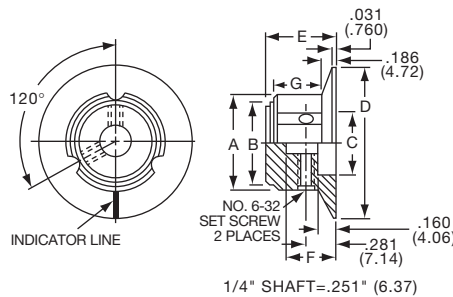

Tyco		3 Flute Design with Aluminum Skirt and Indicator Line							
Electronics	Alcoswitch	Color	A	B	C	D	E	F	G
1437623-3	KS500A1/8	Natural	.500(12.7)	.430(10.9)	.360(9.14)	.750(19.1)	.620(15.8)	.510(13.0)	.430(10.9)
1437623-2	KS500A1/4	Natural	.500(12.7)	.430(10.9)	.360(9.14)	.750(19.1)	.620(15.8)	.510(13.0)	.430(10.9)
1437623-5	KS500B1/8	Black	.500(12.7)	.430(10.9)	.360(9.14)	.750(19.1)	.620(15.8)	.510(13.0)	.430(10.9)
1437623-4	KS500B1/4	Black	.500(12.7)	.430(10.9)	.360(9.14)	.750(19.1)	.620(15.8)	.510(13.0)	.430(10.9)
1437623-6	KS700A1/4	Natural	.750(19.0)	.650(16.5)	.590(14.9)	1.12(28.4)	.620(15.8)	.510(13.0)	.430(10.9)
1437623-7	KS700B1/4	Black	.750(19.0)	.650(16.5)	.590(14.9)	1.12(28.4)	.620(15.8)	.510(13.0)	.430(10.9)
1437623-8	KS900A1/4	Natural	.940(23.9)	.820(20.8)	.710(18.0)	1.40(35.6)	.620(15.8)	.510(13.0)	.430(10.9)
1437623-9	KS900B1/4	Black	.940(23.9)	.820(20.8)	.710(18.0)	1.40(35.6)	.620(15.8)	.510(13.0)	.430(10.9)

K
Series

K10