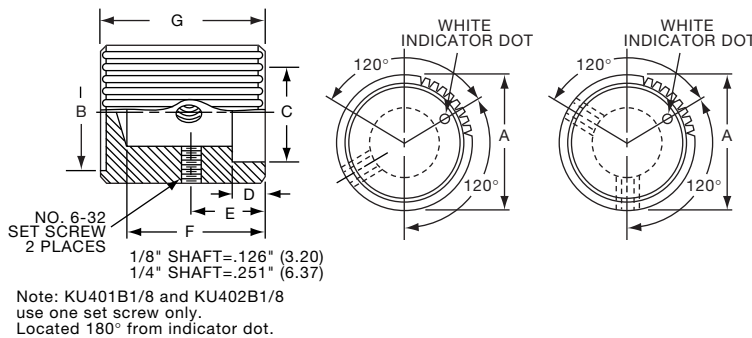

KS900B1/4

**K**  
Series

K10

**Knobs, Machined Aluminum**

**KT SERIES**

KT500A1/4

KT700A1/4

Tyco		Square Serration with Indicator Line							
Electronics	Alcoswitch	Color	A	B	C	D	E	F	G
1-1437623-2	KT500A1/4	Natural	.500(12.7)	.430(10.9)	.375(9.53)	.430(10.9)	.280(7.11)	.510(13.0)	.630(16.0)
1-1437623-4	KT500B1/8	Black	.500(12.7)	.430(10.9)	.375(9.53)	.430(10.9)	.280(7.11)	.510(13.0)	.630(16.0)
1-1437623-3	KT500B1/4	Black	.500(12.7)	.430(10.9)	.375(9.53)	.430(10.9)	.280(7.11)	.510(13.0)	.630(16.0)
1-1437623-6	KT700A1/4	Natural	.740(18.8)	.650(16.5)	.590(15.0)	.650(16.5)	.280(7.11)	.510(13.0)	.630(16.0)
1-1437623-7	KT700B1/4	Black	.740(18.8)	.650(16.5)	.590(15.0)	.650(16.5)	.280(7.11)	.510(13.0)	.630(16.0)
1-1437623-8	KT900A1/4	Natural	.940(23.9)	.816(20.7)	.710(18.0)	.816(20.7)	.280(7.11)	.510(13.0)	.630(16.0)
1-1437623-9	KT900B1/4	Black	.940(23.9)	.816(20.7)	.710(18.0)	.816(20.7)	.280(7.11)	.510(13.0)	.630(16.0)