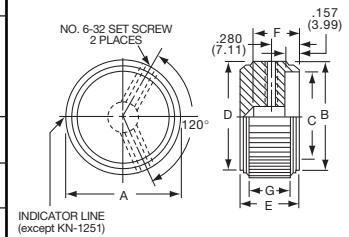

Knobs, Machined Aluminum

KN SERIES

Concentric Set with Straight Knurl with Indicator Lines									
Tyco Electronics	Alcoswitch	Color	A	B	C	D	E	F	G
5-1437622-6	KN5700A1/4	Natural	.750(19.1)	.500(12.7)	.590(15.0)	.700(17.8)	.625(15.9)	1.16(29.5)	.281(7.14)
5-1437622-7	KN5700B1/4	Black	.750(19.1)	.500(12.7)	.590(15.0)	.700(17.8)	.625(15.9)	1.16(29.5)	.281(7.14)

Straight Knurl with & without Indicator Line Diameter Dimensions