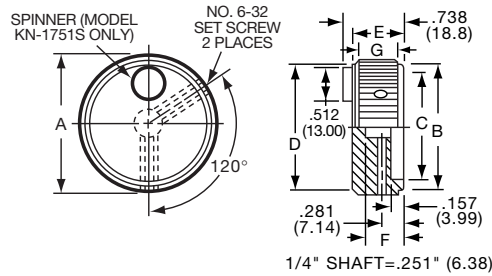

KN SERIES

Tyco Straight Knurl with & without "Fingertip" Spinner										
Electronics	Alcoswitch	Color	A	B	C	D	E	F	G	
Less Indicator										
3-1437622-2	KN1751A1/4	Natural	1.75(44.5)	1.55(39.4)	1.38(35.1)	1.65(41.9)	.620(15.0)	.508(12.9)	.480(12.2)	
3-1437622-6	KN1751B1/4	Black	1.75(44.5)	1.55(39.4)	1.38(35.1)	1.65(41.9)	.620(15.8)	.508(12.9)	.480(12.2)	
Two Toned			Body - Top							
3-1437622-3	KN1751AB1/4	Ntl. - Blk.	1.75(44.5)	1.55(39.4)	1.38(35.1)	1.65(41.9)	.620(15.8)	.508(12.9)	.480(12.2)	
3-1437622-7	KN1751BA1/4	Blk. - Natural	1.75(44.5)	1.55(39.4)	1.38(35.1)	1.65(41.9)	.620(15.8)	.508(12.9)	.480(12.2)	
With Indicator										
KN1750A1/4	Natural	1.75(44.5)	1.55(39.4)	1.38(35.1)	1.65(41.9)	.620(15.8)	.508(12.9)	.480(12.2)		
3-1437622-1	KN1750B1/4	Black	1.75(44.5)	1.55(39.4)	1.38(35.1)	1.65(41.9)	.620(15.8)	.508(12.9)	.480(12.2)	
With Spinner/Less Indicator										
3-1437622-5	KN1751AS1/4	Natural	1.75(44.5)	1.55(39.4)	1.38(35.1)	1.65(41.9)	.620(15.8)	.508(12.9)	.480(12.2)	
3-1437622-8	KN1751BS1/4	Black	1.75(44.5)	1.55(39.4)	1.38(35.1)	1.65(41.9)	.620(15.8)	.508(12.9)	.480(12.2)	

K

K Series

K8