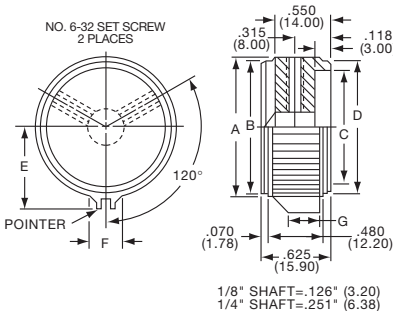

Tyco		Straight Knurl with Pointer and Indicator Line								
Electronics	Alcoswitch	Color	Body-Top	A	B	C	D	E	F	G
9-1437622-1	KPN500A1/8	Natural	.500(12.7)	.445(11.3)	.372(9.45)	.445(11.3)	.368(9.35)	.195(4.95)	.354(8.99)	
9-1437622-0	KPN500A1/4	Natural	.500(12.7)	.445(11.3)	.372(9.45)	.445(11.3)	.368(9.35)	.195(4.95)	.354(8.99)	
9-1437622-3	KPN500B1/8	Black	.500(12.7)	.445(11.3)	.372(9.45)	.445(11.3)	.368(9.35)	.195(4.95)	.354(8.99)	
9-1437622-2	KPN500B1/4	Black	.500(12.7)	.445(11.3)	.372(9.45)	.445(11.3)	.368(9.35)	.195(4.95)	.354(8.99)	
9-1437622-5	KPN700A1/4	Natural	.750(19.1)	.695(17.65)	.590(15.0)	.695(17.7)	.515(13.1)	.234(5.94)	.394(10.0)	
9-1437622-6	KPN700B1/4	Black	.750(19.1)	.695(17.65)	.590(15.0)	.695(17.7)	.515(13.1)	.234(5.94)	.394(10.0)	
9-1437622-7	KPN900A1/4	Natural	.937(23.8)	.882(22.40)	.692(17.6)	.882(22.4)	.630(16.0)	.276(7.01)	.350(8.90)	
9-1437622-9	KPN900B1/4	Black	.937(23.8)	.882(22.40)	.692(17.6)	.882(22.4)	.630(16.0)	.276(7.01)	.350(8.90)	

KS SERIES