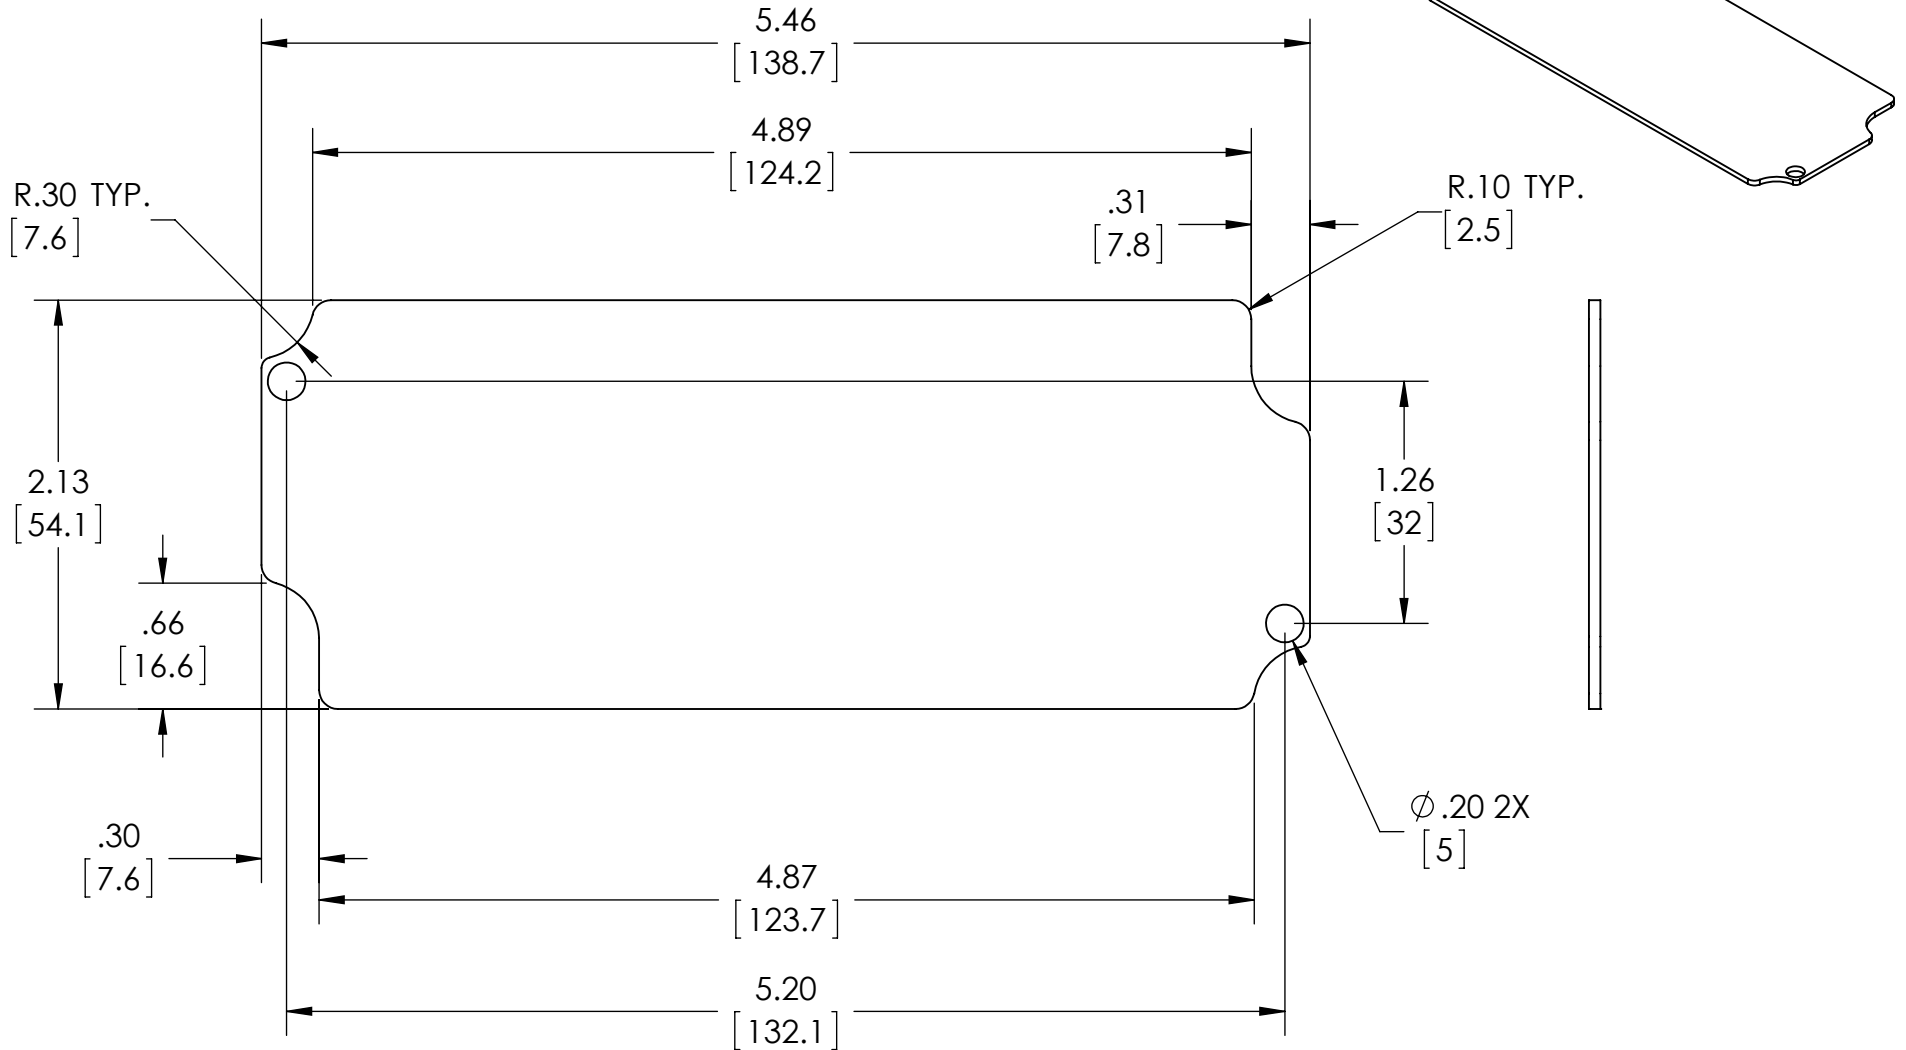

PART NAME

INTERNAL PLATE

PART No.

MPX-507 & MPX-507-A

REV. DATE

10-27-15

MATERIAL: (-A SUFFIX) .060 [1.5] THK. ALUMINUM (3003-H14) NATURAL FINISH
(NO SUFFIX) 16 GA. C.R.S. ZINC PLATE

DRAWING FOR REFERENCE
WE RESERVE THE RIGHT TO MAKE CHANGES TO OUR
STANDARD PRODUCTS. PLEASE CONSULT WITH BUD INDUSTRIES
PRIOR TO USING THIS DRAWING FOR DESIGN PURPOSE.

DIMENSIONS IN INCH[MM]

WILL FIT ENCLOSURE: #ATX-10507