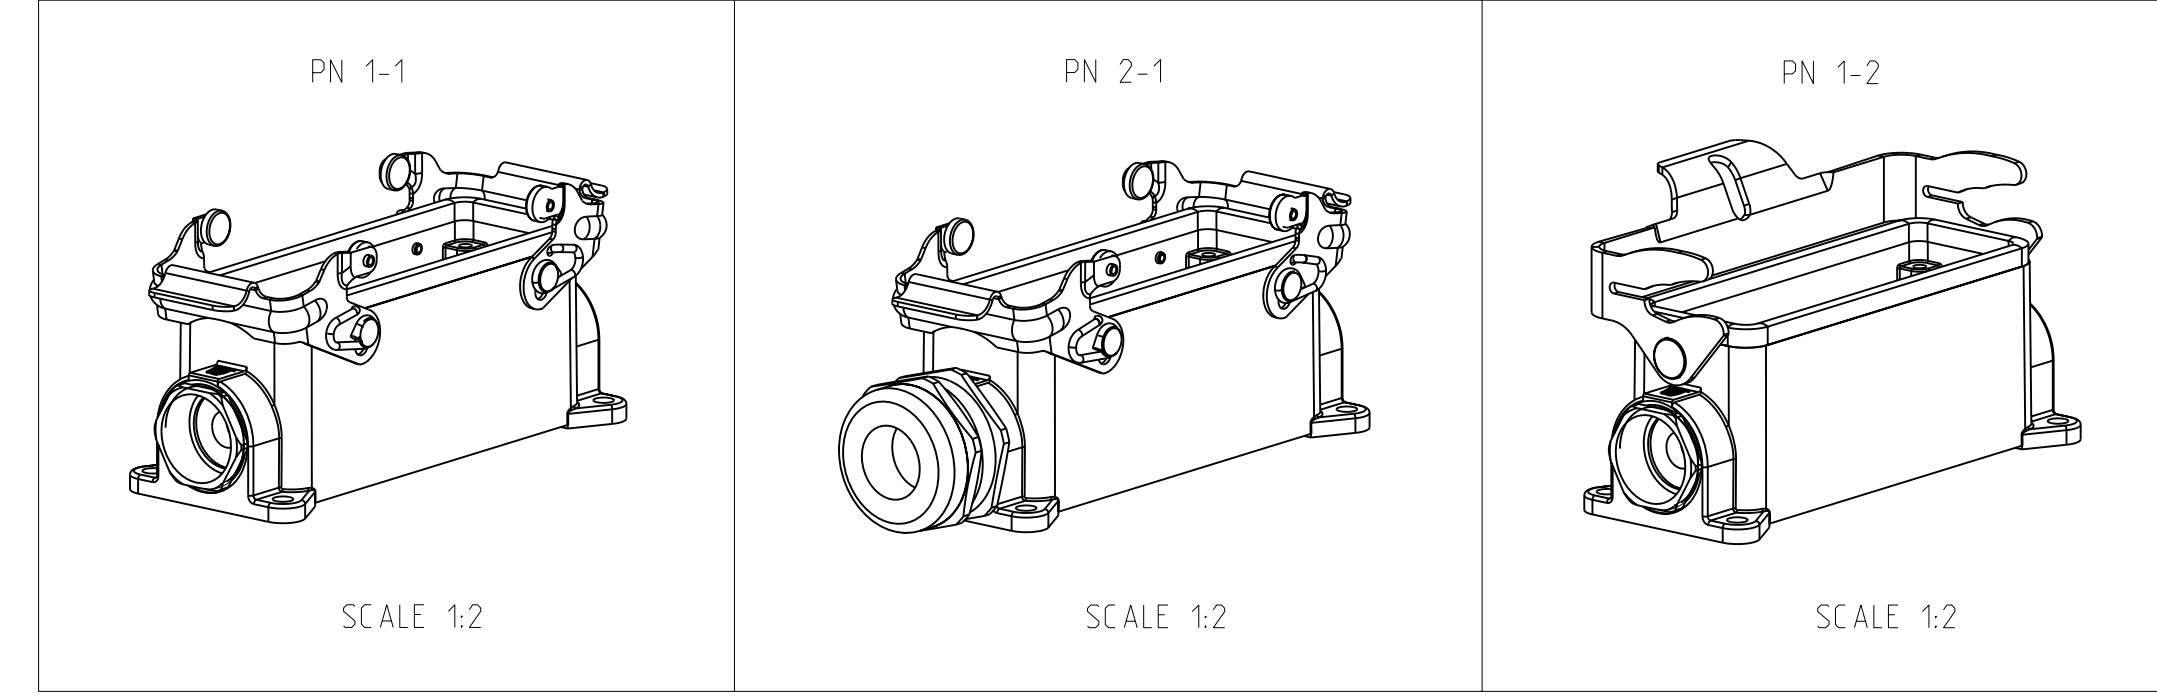

QTY	DESCRIPTION	MATERIAL	SURFACE	COLOR	ITEM NO	NOTES
1	SEALING PLUG	Brass		Nickel plated	12	BS.21.MS
1	Cable fitting screw	Brass		Nickel plated	11	DS.21.D1
2	ZB-Clip bolt	Stainless steel			10	
2	ZB-Side clip	Steel		Zinc plated	9	
1	LB-Side clip	Stainless steel			8	
1	VS-Locking clip	Steel		Zinc plated	7	
2	VS-Locking clip	Stainless steel			6	
2	VS-Locking clip	Steel		Zinc plated	5	
1	Profile seal	Neoprene			4	
1	Surface mounted housing side entry HB BgB	Aluminium		Grey	3	
1	Surface mounted housing side entry HB BgB	Aluminium		Aluminium oxide	Black	2
1	Surface mounted housing side entry HB BgB	Aluminium		Grey	1	

ORDERING TEXT
HB-24-SG-VS-1.21
HB-K-24-SG-VS-1.21
HB-24-SG-LB-1.21
HB-K-24-SG-LB-1.21
HB-24-SG-ZV60-1.21
HB-K-24-SG-ZV60-1.21
HB-24-SG-LB-1.21-G-Ø34-B-S0