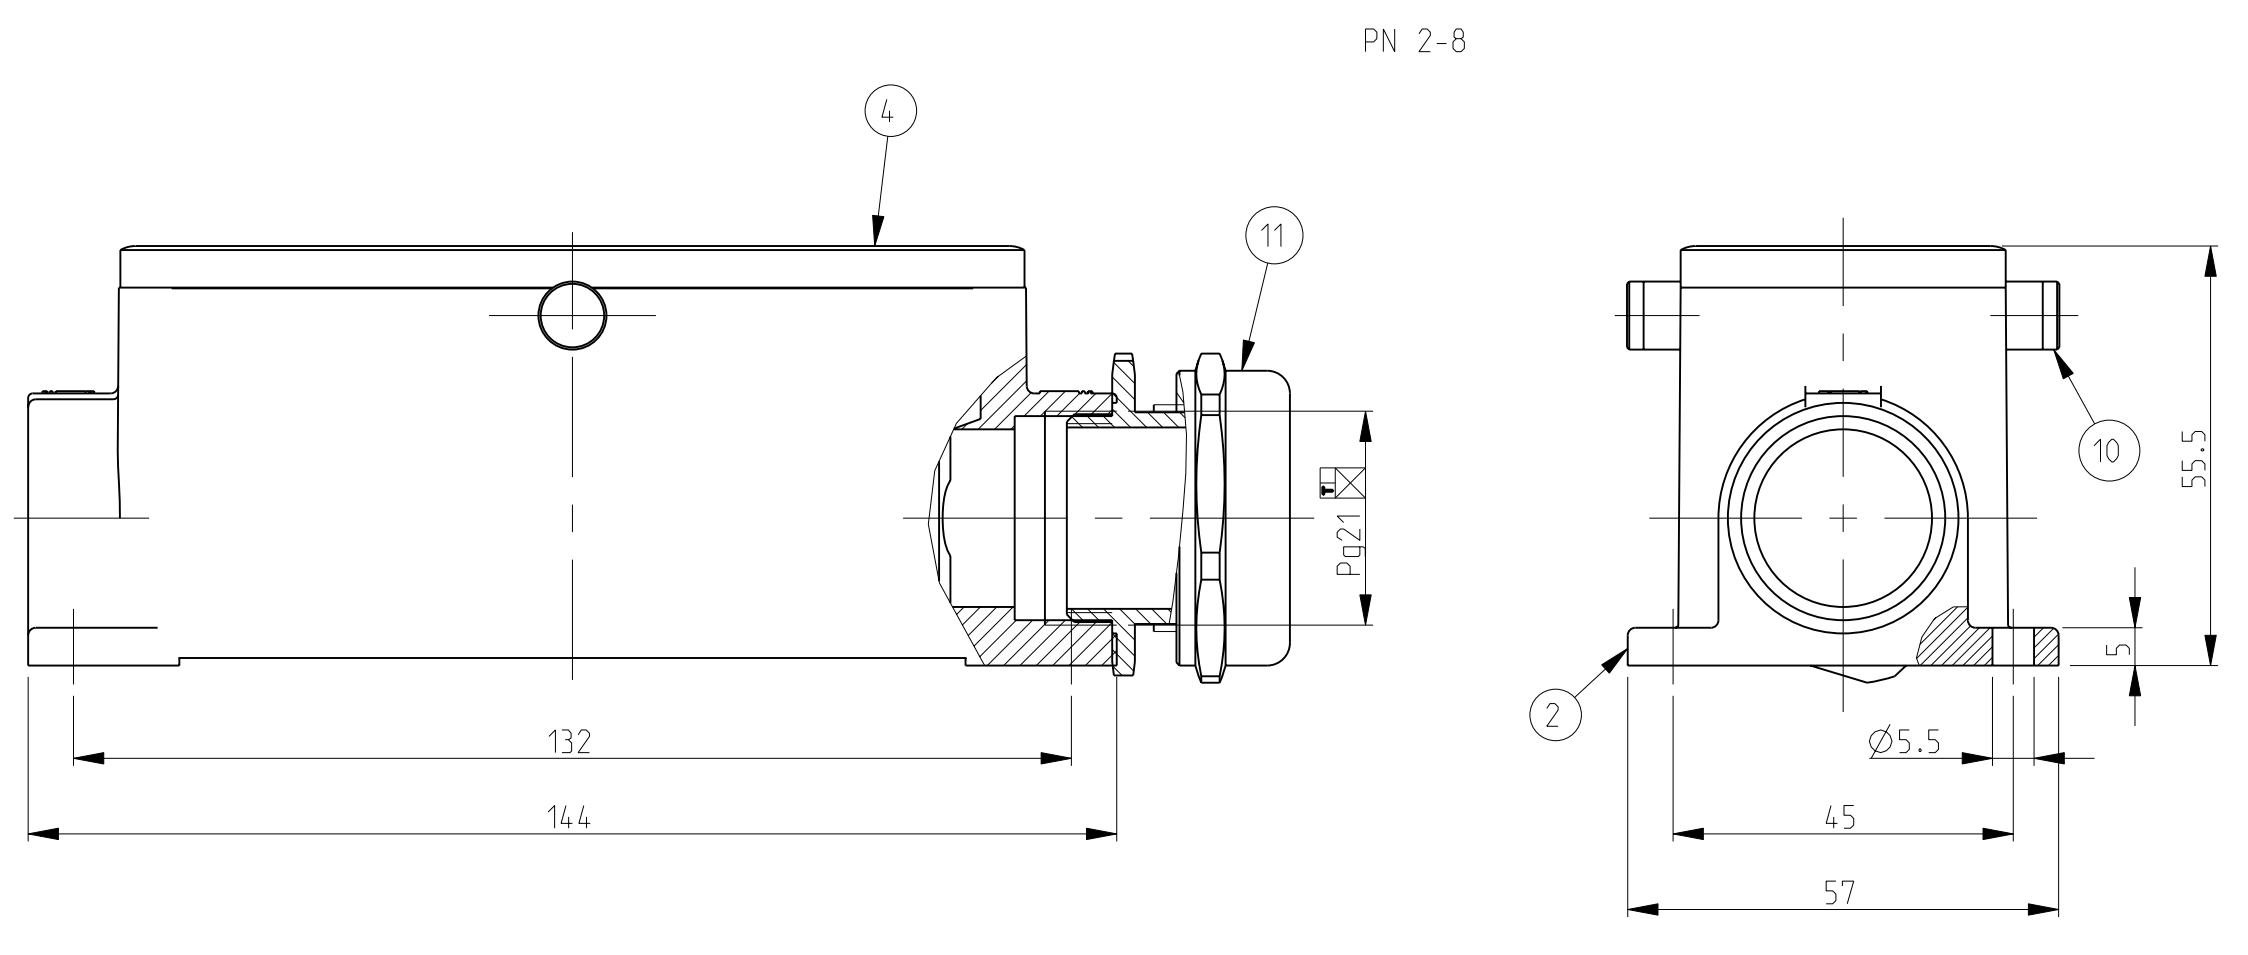

QTY	DESCRIPTION	MATERIAL	SURFACE	COLOR	ITEM NO	NOTES
1	SEALING PLUG	Brass		Nickel plated	12	BS.21.MS
1	Cable fitting screw	Brass		Nickel plated	11	DS.21.D1
2	ZB-Clip bolt	Stainless steel			10	
2	ZB-Side clip	Steel		Zinc plated	9	
1	LB-Side clip	Stainless steel			8	
1	VS-Locking clip	Steel		Zinc plated	7	
2	VS-Locking clip	Stainless steel			6	
2	VS-Locking clip	Steel		Zinc plated	5	
1	Profile seal	Neoprene			4	
1	Surface mounted housing side entry HB BgB	Aluminium		Grey	3	
1	Surface mounted housing side entry HB BgB	Aluminium		Aluminium oxide	Black	2
1	Surface mounted housing side entry HB BgB	Aluminium		Grey	1	

ORDERING TEXT
HB-24-SG-VS-1.21
HB-K-24-SG-VS-1.21
HB-24-SG-LB-1.21
HB-K-24-SG-LB-1.21
HB-24-SG-ZV60-1.21
HB-K-24-SG-ZV60-1.21
HB-24-SG-LB-1.21-G-Ø34-B-S0