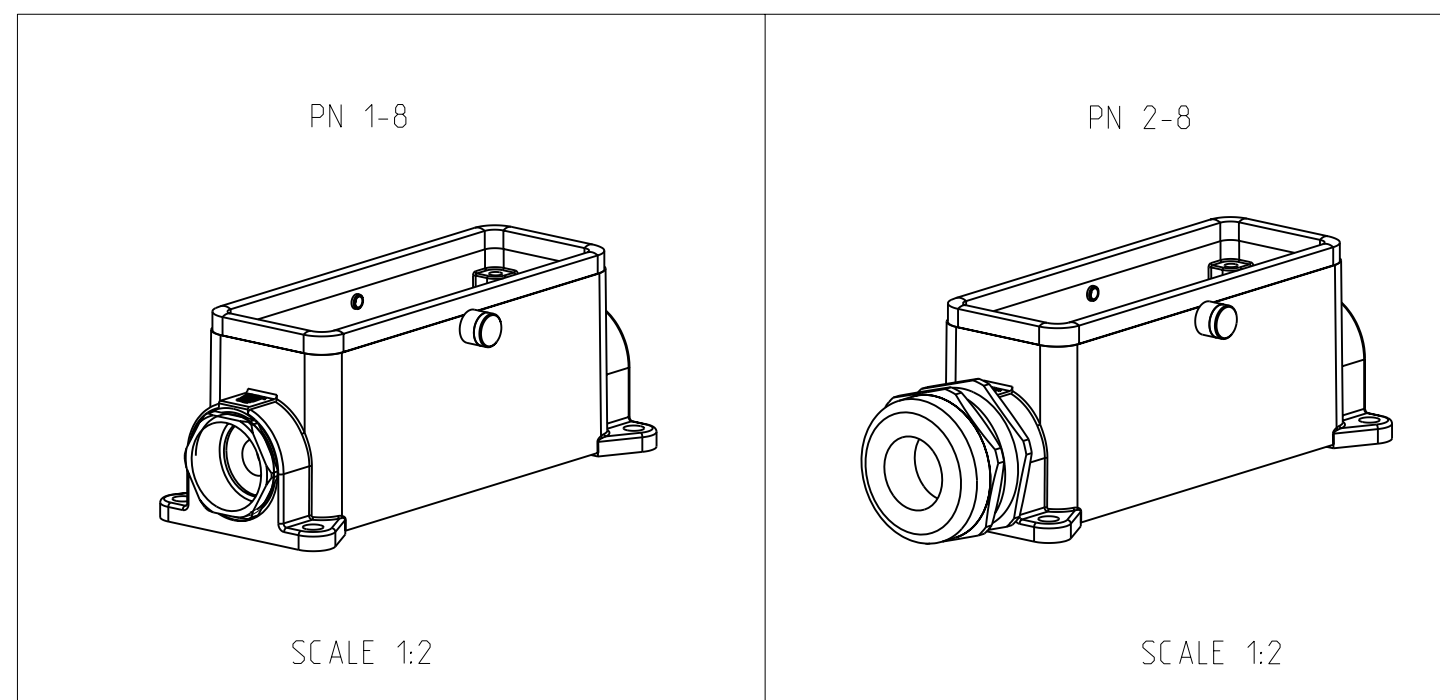

QTY	DESCRIPTION	MATERIAL	SURFACE	COLOR	ITEM NO	NOTES
1	SEALING PLUG	Brass		Nickel plated	12	BS.21.MS
1	Cable fitting screw	Brass		Nickel plated	11	DS.21.D1
2	ZB-Clip bolt	Stainless steel			10	
2	ZB-Side clip	Steel		Zinc plated	9	
1	LB-Side clip	Stainless steel			8	
1	VS-Locking clip	Steel		Zinc plated	7	
2	VS-Locking clip	Stainless steel			6	
2	VS-Locking clip	Steel		Zinc plated	5	
1	Profile seal	Neoprene			4	
1	Surface mounted housing side entry HB BgB	Aluminium		Grey	3	
1	Surface mounted housing side entry HB BgB	Aluminium		Aluminium oxide	Black	2
1	Surface mounted housing side entry HB BgB	Aluminium		Grey	1	

ORDERING TEXT
HB-24-SG-VS-1.21
HB-K-24-SG-VS-1.21
HB-24-SG-LB-1.21
HB-K-24-SG-LB-1.21
HB-24-SG-ZV60-1.21
HB-K-24-SG-ZV60-1.21
HB-24-SG-LB-1.21-G-Ø34-B-S0