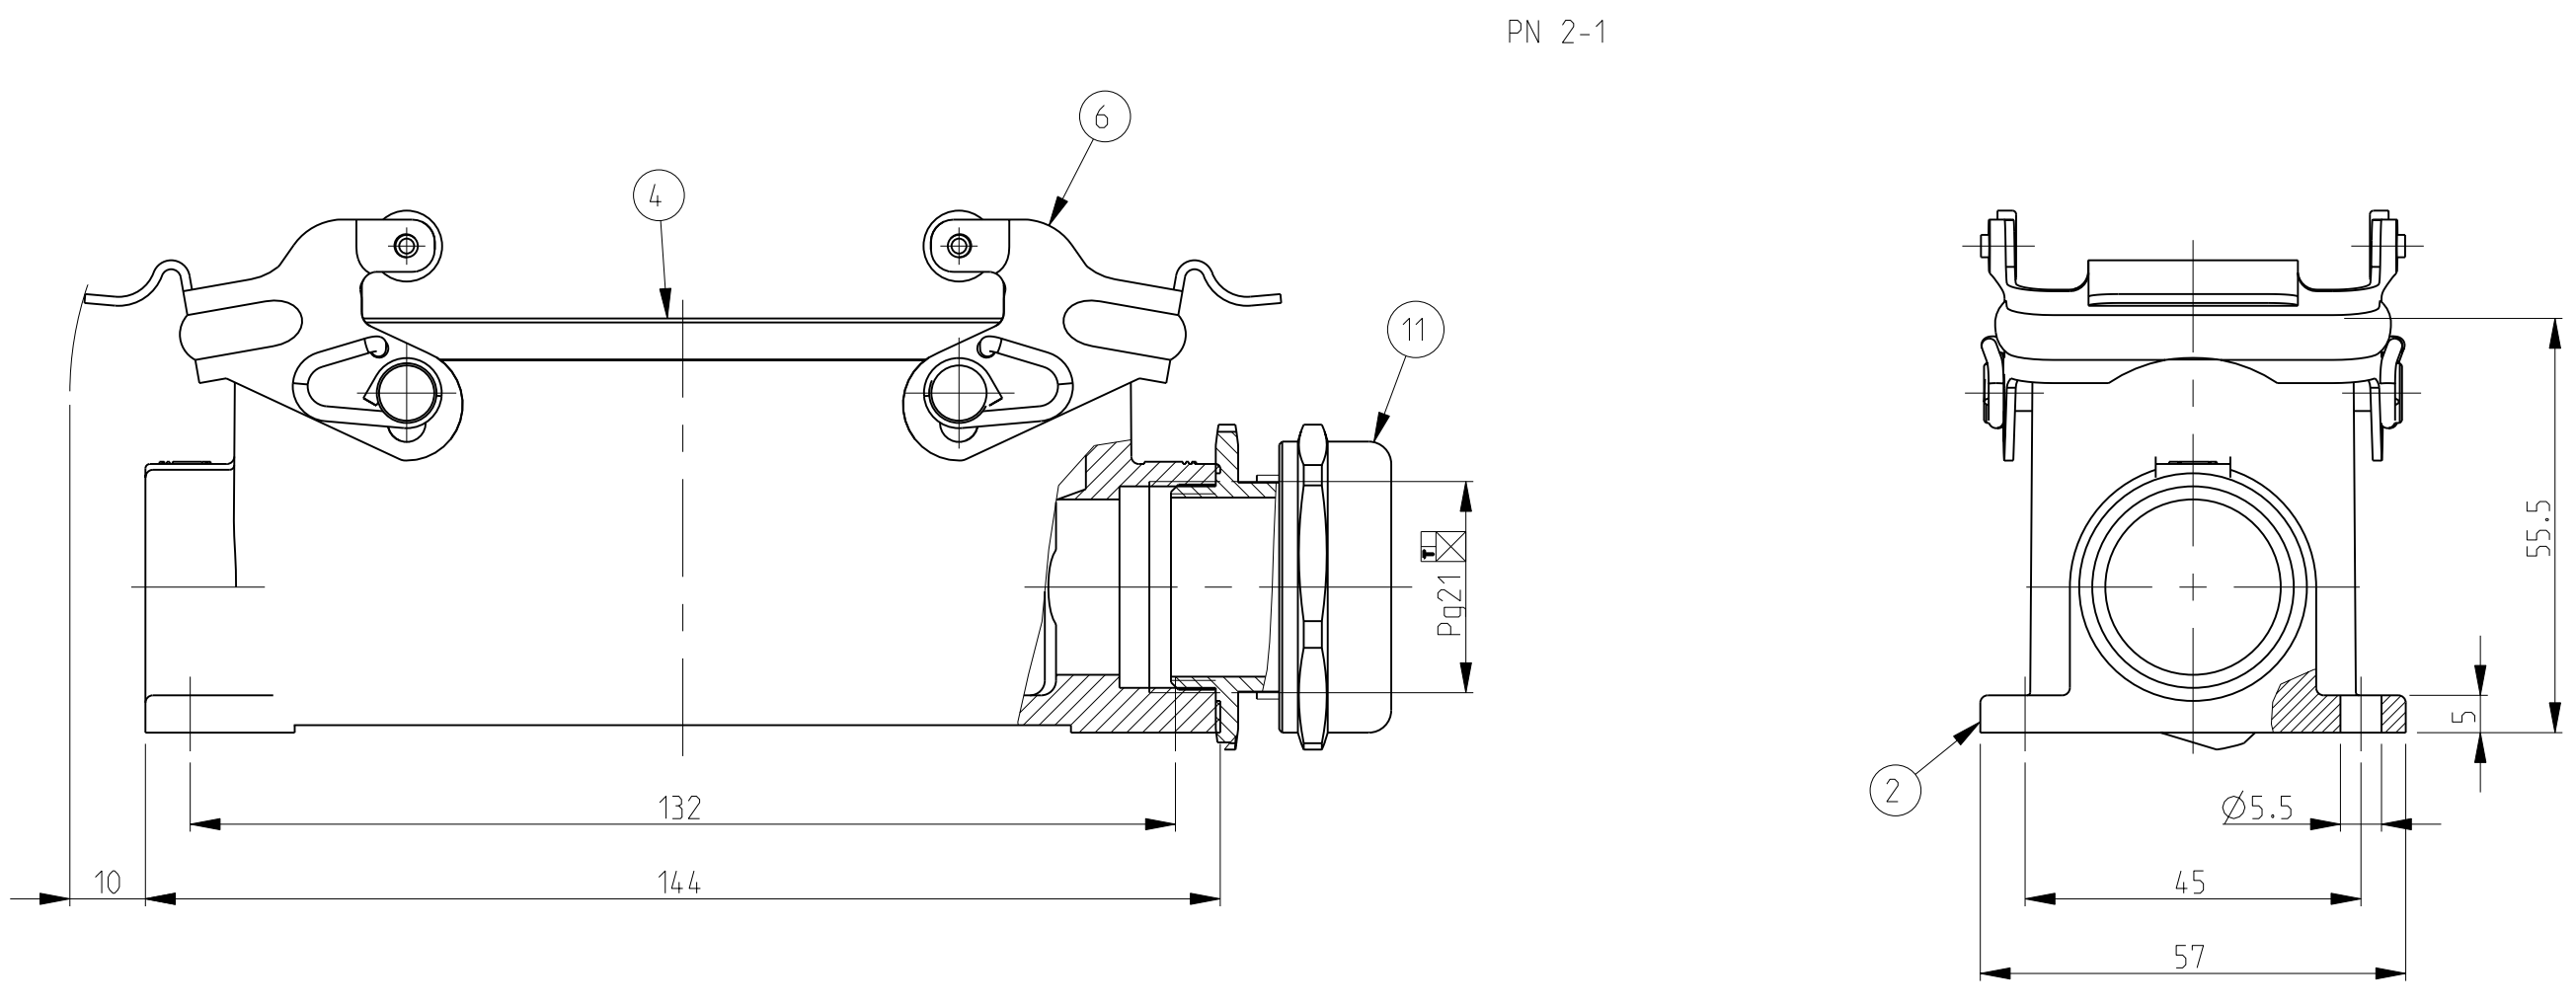

QTY	DESCRIPTION	MATERIAL	SURFACE	COLOR	ITEM NO	NOTES
1	SEALING PLUG	Brass		Nickel plated	12	BS.21.MS
1	Cable fitting screw	Brass		Nickel plated	11	DS.21.D1
2	ZB-Clip bolt	Stainless steel			10	
2	ZB-Side clip	Steel		Zinc plated	9	
1	LB-Side clip	Stainless steel			8	
1	VS-Locking clip	Steel		Zinc plated	7	
2	VS-Locking clip	Stainless steel			6	
2	VS-Locking clip	Steel		Zinc plated	5	
1	Profile seal	Neoprene			4	
1	Surface mounted housing side entry HB BgB	Aluminium		Grey	3	
1	Surface mounted housing side entry HB BgB	Aluminium		Aluminium oxide	Black	2
1	Surface mounted housing side entry HB BgB	Aluminium		Grey	1	

ORDERING TEXT
HB-24-SG-VS-1.21
HB-K-24-SG-VS-1.21
HB-24-SG-LB-1.21
HB-K-24-SG-LB-1.21
HB-24-SG-ZV60-1.21
HB-K-24-SG-ZV60-1.21
HB-24-SG-LB-1.21-G-Ø34-B-S0