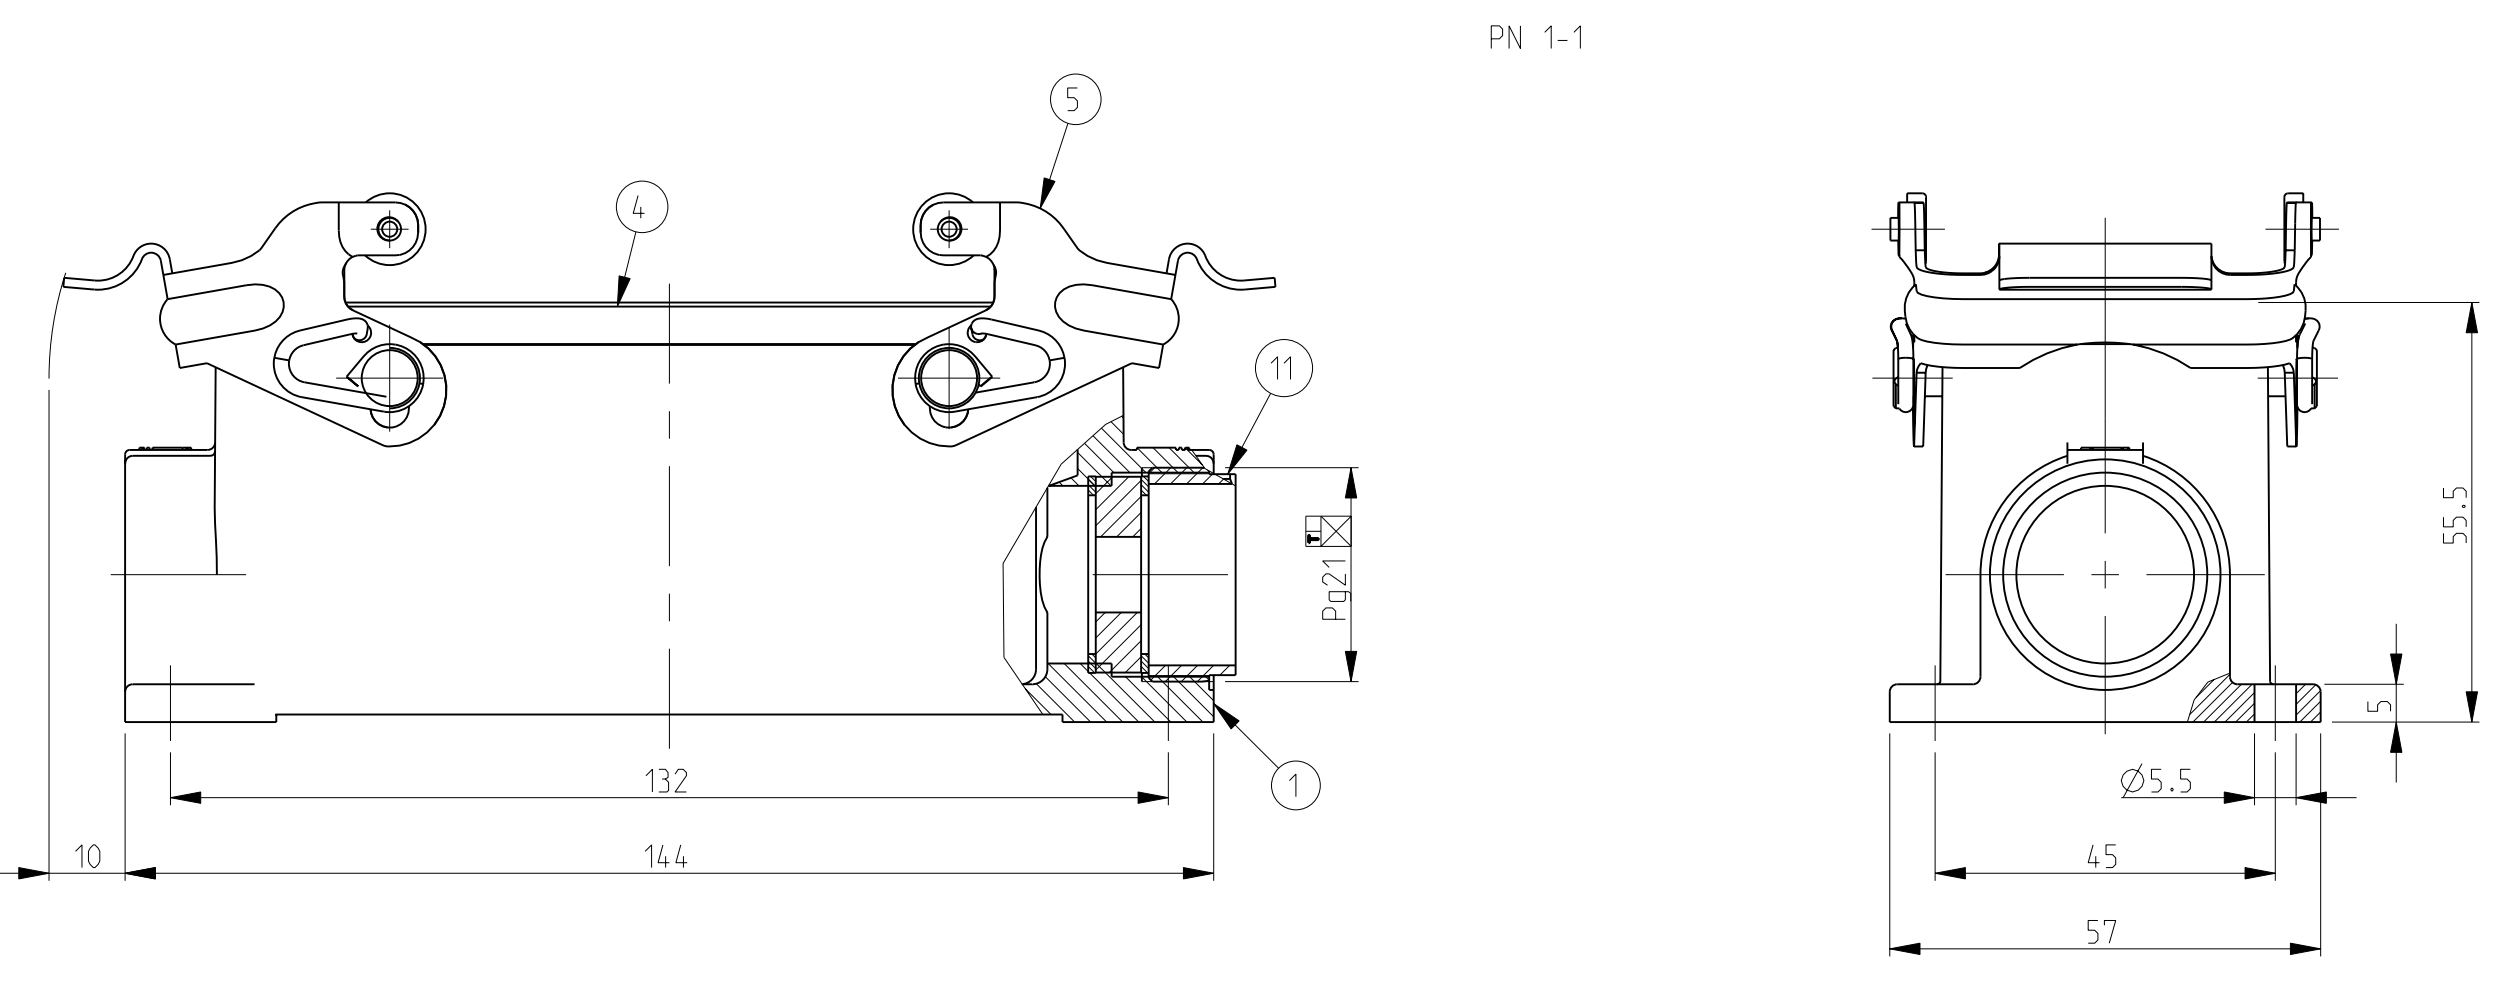

REVISONS		DATE	BY	APPD
A1	REVISED PER ECO-09-027197	10DEC2009	KK	AEG

1. NOTES.
1. Material:Housing:Aluminium Diecasting Alloy
     Seals:Neoprene
  2. Surface:Varnish grey
     -Aluminium Oxide -Varnish Black
  3. Packaging
     Quantity 5 Pieces in a box
3. ⚠ OBSOLETE PARTS: OBSOLETE C IS STREAMLINING PER D.RENAUD/D.SINISI