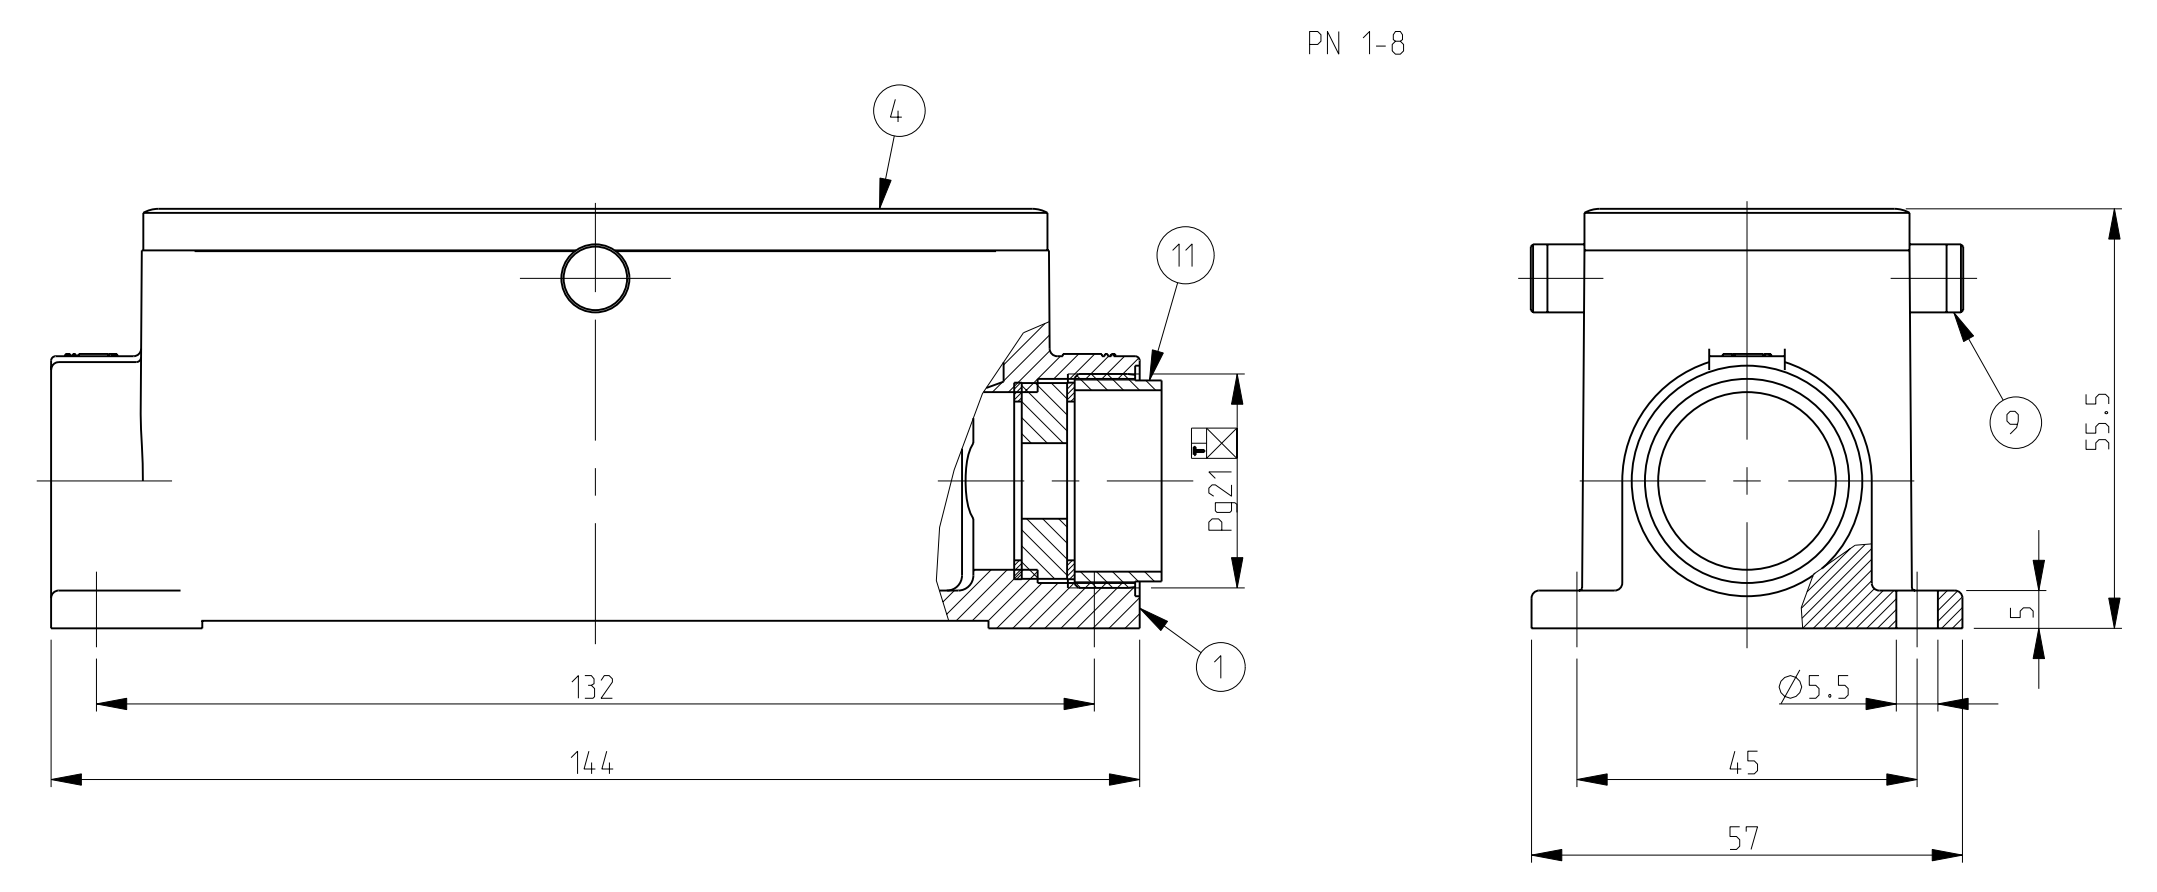

REVISONS		DATE	BY	APPD
A1	REVISED PER ECO-09-027197	10DEC2009	KK	AEG

1. NOTES.
1. Material:Housing:Aluminium Diecasting Alloy
     Seals:Neoprene
  2. Surface:Varnish grey
     -Aluminium Oxide -Varnish Black
  3. Packaging
     Quantity 5 Pieces in a box
3. ⚠ OBSOLETE PARTS: OBSOLETE C IS STREAMLINING PER D.RENAUD/D.SINISI