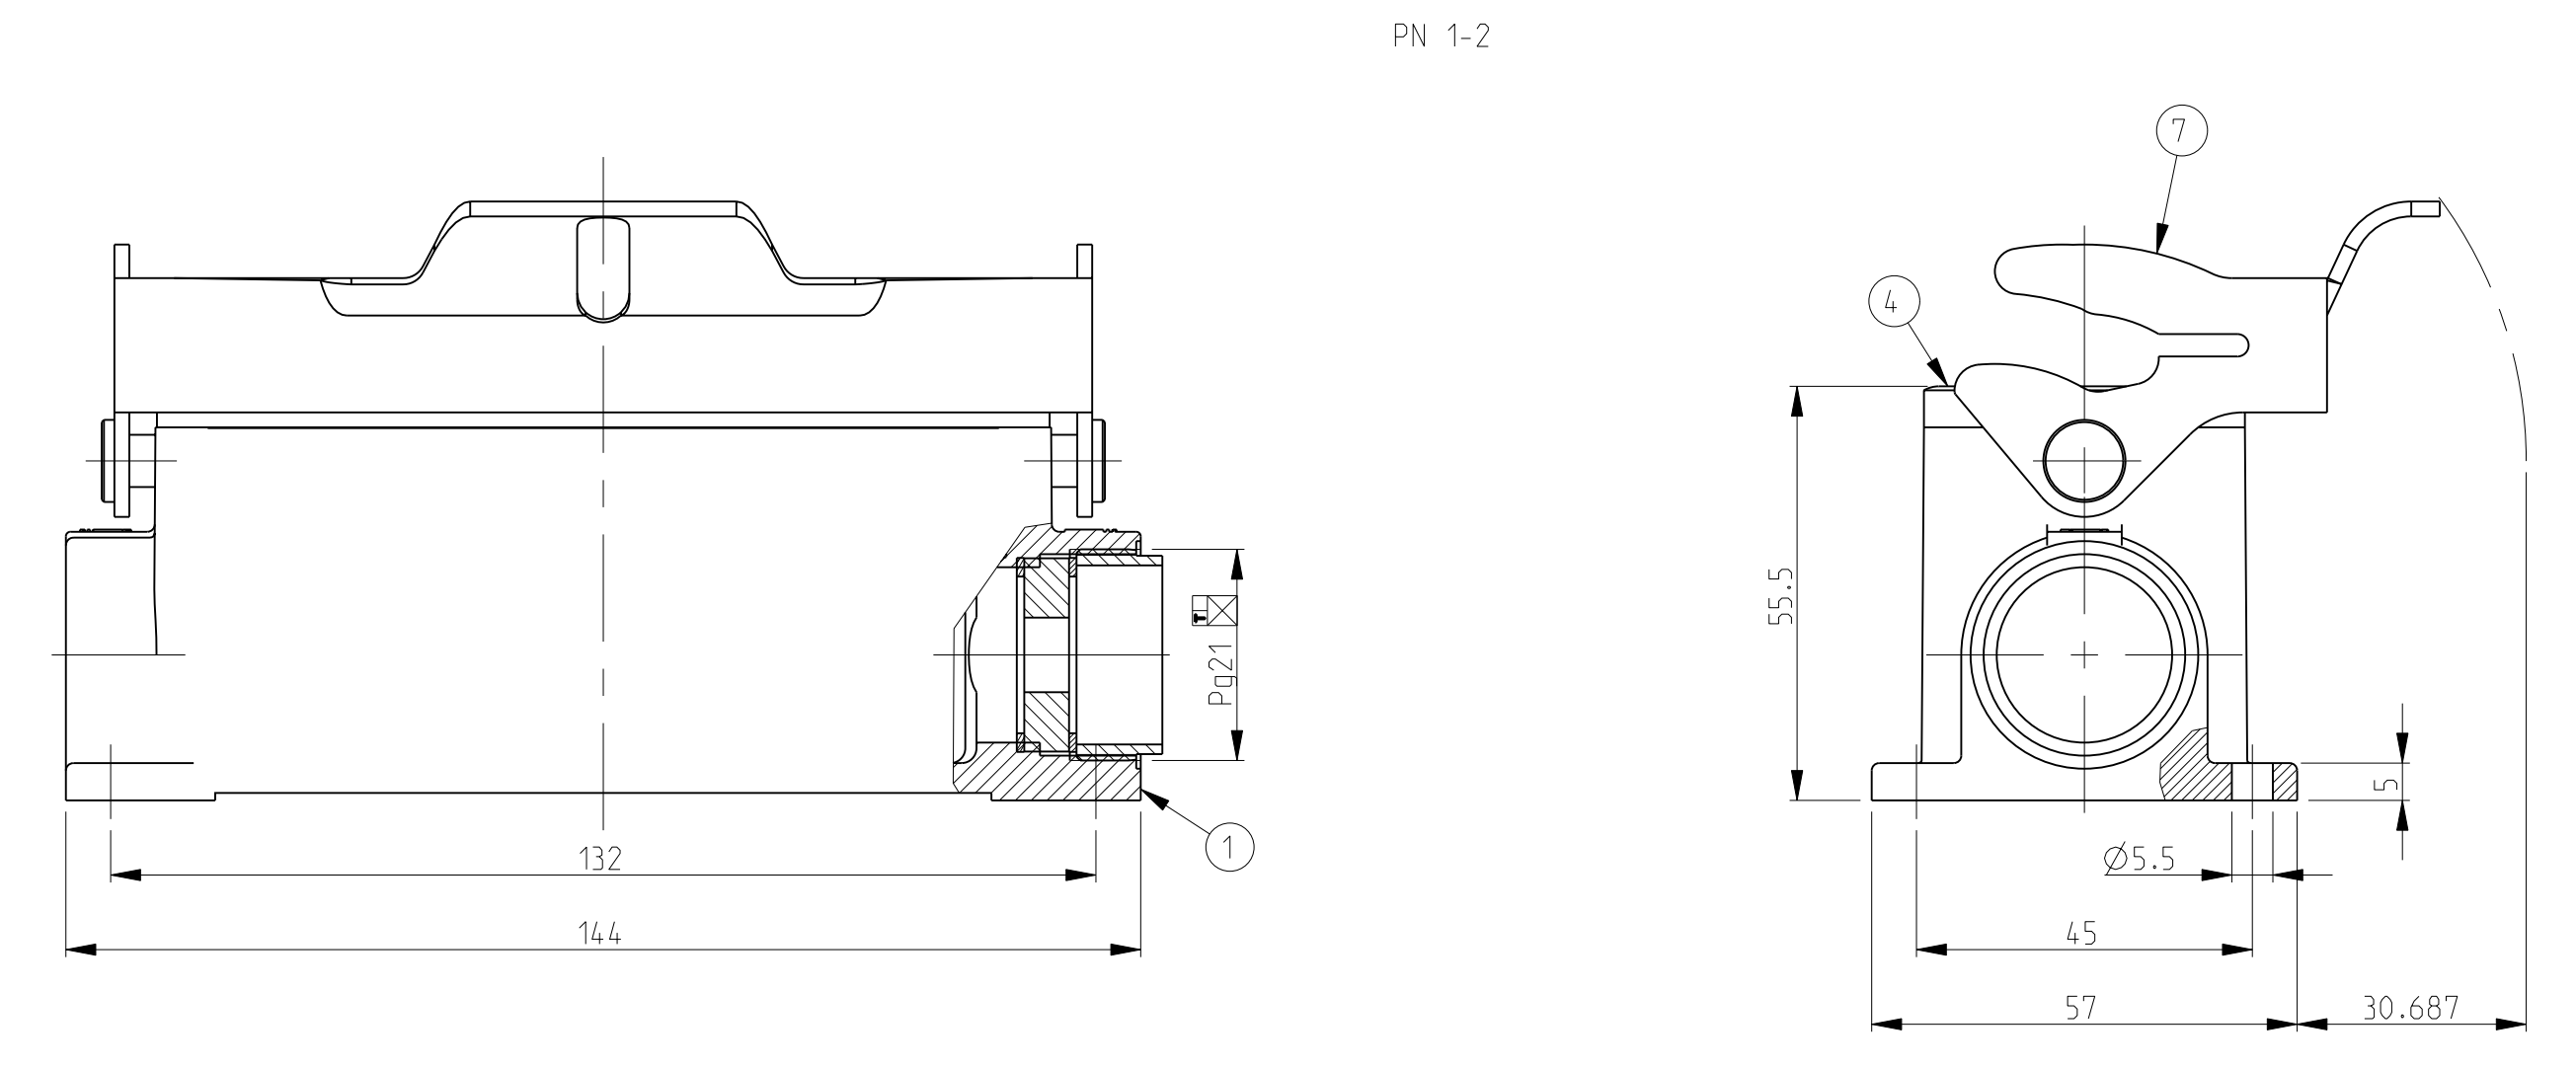

QTY	DESCRIPTION	MATERIAL	SURFACE	COLOR	ITEM NO	NOTES
1	SEALING PLUG	Brass		Nickel plated	12	BS.21.MS
1	Cable fitting screw	Brass		Nickel plated	11	DS.21.D1
2	ZB-Clip bolt	Stainless steel			10	
2	ZB-Side clip	Steel		Zinc plated	9	
1	LB-Side clip	Stainless steel			8	
1	VS-Locking clip	Steel		Zinc plated	7	
2	VS-Locking clip	Stainless steel			6	
2	VS-Locking clip	Steel		Zinc plated	5	
1	Profile seal	Neoprene			4	
1	Surface mounted housing side entry HB BgB	Aluminium		Grey	3	
1	Surface mounted housing side entry HB BgB	Aluminium		Aluminium oxide	Black	2
1	Surface mounted housing side entry HB BgB	Aluminium		Grey	1	

ORDERING TEXT
HB-24-SG-VS-1.21
HB-K-24-SG-VS-1.21
HB-24-SG-LB-1.21
HB-K-24-SG-LB-1.21
HB-24-SG-ZV60-1.21
HB-K-24-SG-ZV60-1.21
HB-24-SG-LB-1.21-G-Ø34-B-S0