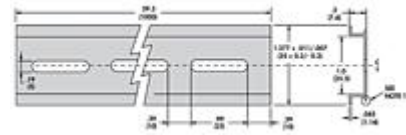

**DIN Rail**

Extruded Aluminum DIN Rail, 39.37" (1000 mm)

The 16-700DIN is produced from high strength extruded aluminum and is designed to be a direct replacement for standard 35mm wide DIN rails.

This Item is Normally Stocked