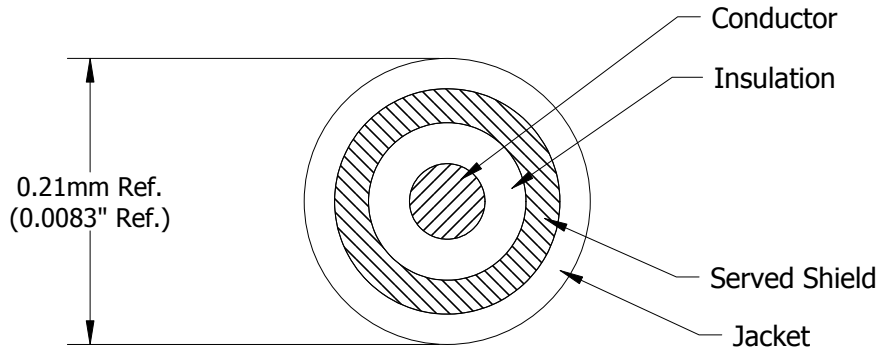

TITLE	PART No.	REV	PAGE
46 AWG Micro Coax	1000650089	A	1 of 1

NOTES

Conductor: 46 AWG, Solid Silver Plated Copper Alloy.

Core: PFA, 0.10mm (0.0038") Diameter, Green.

Served Shield: 48 AWG, Tin Plated Copper Alloy.

Jacket: PFA, 0.025mm (0.001") Wall Thickness.

Color: Black.

This document is the property of TEMP-FLEX. It may not be disclosed, reproduced, or otherwise used without permission.	Rev	DCR	Description	App'd	Date
	A	5012	Preliminary Release.	KP	6/15/16