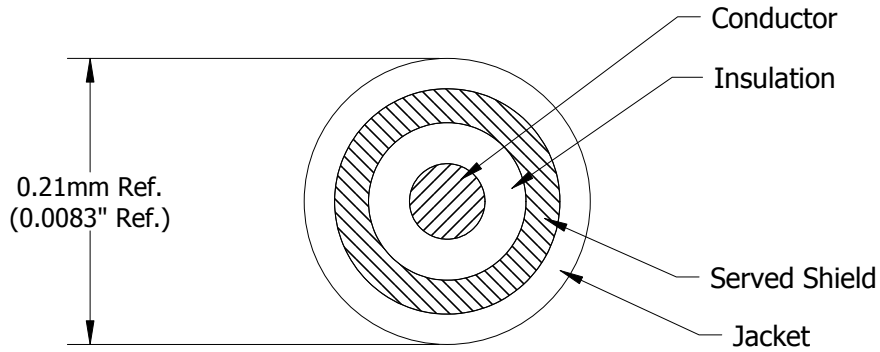

TITLE	PART No.	REV	PAGE
46 AWG Micro Coax	1000650089	A	1 of 1

NOTES

Conductor: 46 AWG, Solid Silver Plated Copper Alloy.

Core: PFA, 0.10mm (0.0038") Diameter, Green.

Served Shield: 48 AWG, Tin Plated Copper Alloy.

Jacket: PFA, 0.025mm (0.001") Wall Thickness.

Color: Black.

This document is the property of TEMP-FLEX. It may not be disclosed, reproduced, or otherwise used without permission.	Rev	DCR	Description	App'd	Date
	A	5012	Preliminary Release.	KP	6/15/16