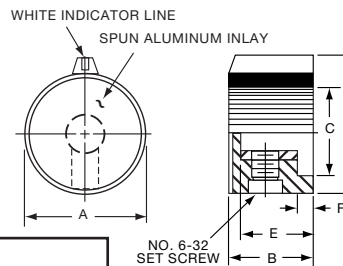

PKJ SERIES

Tyco		Straight Knurl with Bar Pointers and Indicator Line					
Electronics	Alcoswitch	A	B	C	D	E	F
7-1437624-5	PKJ50B1/8	.500(12.7)	.512(13.0)	.420(10.7)	.577(14.7)	.429(10.9)	.113(2.9)
7-1437624-4	*PKJ50B1/4	.500(12.7)	.512(13.0)	.420(10.7)	.577(14.7)	.429(10.9)	.113(2.9)
7-1437624-6	PKJ60B1/4	.630(16.0)	.530(13.5)	.468(11.9)	.758(19.3)	.440(11.2)	.110(2.8)
7-1437624-7	PKJ70B1/4	.760(19.3)	.555(14.1)	.545(13.8)	.915(23.2)	.450(11.4)	.118(3.0)