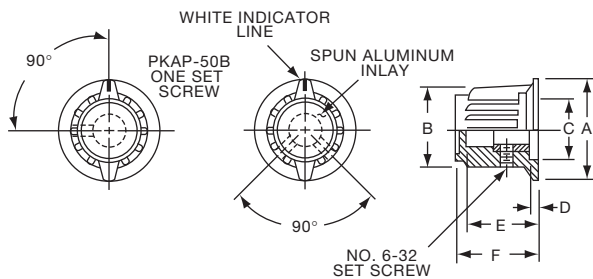

**Knobs, Molded Phenolic**

**PKA SERIES**

PKA50B1/4

PKA90B1/4

Tyco Electronics Alcoswitch		Ribbed with Line Indicator on Skirt					
		A	B	C	D	E	F
1-1437624-1	PKA50B1/8	.795(20.2)	.580(14.7)	.540(13.7)	.080(2.03)	.450(11.4)	.590(15.0)
1-1437624-0	PKA50B1/4	.795(20.2)	.580(14.7)	.540(13.7)	.080(2.03)	.450(11.4)	.590(15.0)
1-1437624-4	PKA55B1/8	.780(19.8)	.580(14.7)	.475(12.1)	.135(3.43)	.585(14.9)	.675(17.2)
1-1437624-3	PKA55B1/4	.780(19.8)	.580(14.7)	.475(12.1)	.135(3.43)	.585(14.9)	.675(17.2)
1-1437624-5	PKA70B1/4	.980(24.9)	.740(18.8)	.680(17.3)	.118(3.00)	.650(16.5)	.750(19.1)
1-1437624-7	PKA90B1/4	1.375(34.9)	.970(24.6)	.670(17.0)	.195(4.95)	.750(19.1)	.840(21.3)