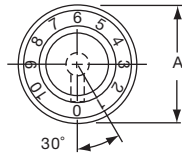

\*1 Set screw 180° from indicator line.

PKS1132B91/4

**Knobs, Molded Phenolic**

**PKS SERIES**

PKS90B1/4

PKS90B101/4

Tyco Straight Knurl with Aluminum Skirt Choice of Arrow or 1-10 Numbers									
Electronics	Alcoswitch	A	B	C	D	E	F	Marking	
1437625-5	PKS90B1/4	1.42(36.1)	.917(23.3)	.780(19.8)	.065(1.65)	.490(12.5)	.596(15.1)	Arrow	
1437625-6	PKS90B101/4	1.42(36.1)	.917(23.3)	.780(19.8)	.065(1.65)	.490(12.5)	.596(15.1)	Numbers	