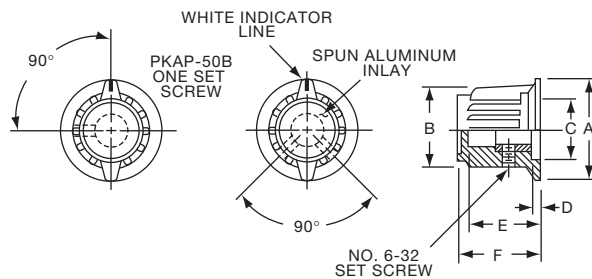

**Knobs, Molded Phenolic**

**PKA SERIES**

PKA50B1/4

PKA90B1/4

Tyco		Ribbed with Line Indicator on Skirt					
Electronics	Alcoswitch	A	B	C	D	E	F
1-1437624-1	PKA50B1/8	.795(20.2)	.580(14.7)	.540(13.7)	.080(2.03)	.450(11.4)	.590(15.0)
1-1437624-0	PKA50B1/4	.795(20.2)	.580(14.7)	.540(13.7)	.080(2.03)	.450(11.4)	.590(15.0)
1-1437624-4	PKA55B1/8	.780(19.8)	.580(14.7)	.475(12.1)	.135(3.43)	.585(14.9)	.675(17.2)
1-1437624-3	PKA55B1/4	.780(19.8)	.580(14.7)	.475(12.1)	.135(3.43)	.585(14.9)	.675(17.2)
1-1437624-5	PKA70B1/4	.980(24.9)	.740(18.8)	.680(17.3)	.118(3.00)	.650(16.5)	.750(19.1)
1-1437624-7	PKA90B1/4	1.375(34.9)	.970(24.6)	.670(17.0)	.195(4.95)	.750(19.1)	.840(21.3)