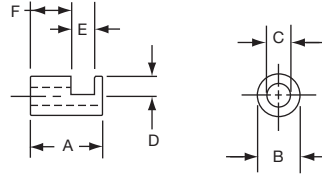

Knob Accessories

ACCESSORIES

Tyco		Shaft Hole Size Adaptors					
Electronics	Alcoswitch	A	B	C	D	E	F
9-1437627-6	KR1 (1/4"TO1/8")	.374(9.50)	.250(6.35)	.128(3.25)	.122(3.10)	.217(5.51)	.122(3.10)
9-1437627-7	KR2 (1/4"TO3/16")	.375(9.53)	.250(6.35)	.190(4.83)	.122(3.10)	.216(5.49)	.123(3.12)
9-1437627-8	KR3 (1/4"TO4MM)	.375(9.53)	.248(6.30)	.161(4.09)	.122(3.10)	.216(5.49)	.123(3.12)