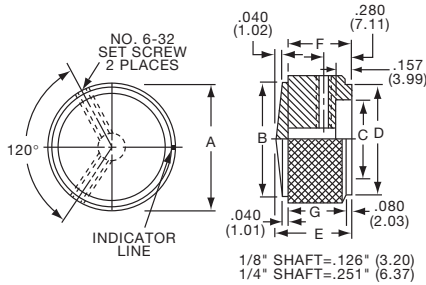

Knobs, Machined Aluminum

KD SERIES

Tyco Diamond Knurl with Indicator Line									
Electronics	Alcoswitch	Color	A	B	C	D	E	F	G
7-1437621-1	KD500A1/8	Natural	.500(12.7)	.430(10.9)	.380(9.65)	.430(10.9)	.630(16.0)	.510(13.0)	.470(11.9)
7-1437621-0	KD500A1/4	Natural	.500(12.7)	.430(10.9)	.380(9.65)	.430(10.9)	.630(16.0)	.510(13.0)	.470(11.9)
7-1437621-3	KD500B1/8	Black	.500(12.7)	.430(10.9)	.380(9.65)	.430(10.9)	.630(16.0)	.510(13.0)	.470(11.9)
7-1437621-2	KD500B1/4	Black	.500(12.7)	.430(10.9)	.380(9.65)	.430(10.9)	.630(16.0)	.510(13.0)	.470(11.9)
7-1437621-4	KD700A1/4	Natural	.750(19.1)	.660(16.8)	.590(15.0)	.660(16.8)	.630(16.0)	.510(13.0)	.470(11.9)
7-1437621-5	KD700B1/4	Black	.750(19.1)	.660(16.8)	.590(15.0)	.660(16.8)	.630(16.0)	.510(13.0)	.470(11.9)
7-1437621-6	KD900A1/4	Natural	.940(23.9)	.820(20.8)	.710(18.0)	.820(20.8)	.630(16.0)	.510(13.0)	.470(11.9)
7-1437621-7	KD900B1/4	Black	.940(23.9)	.820(20.8)	.710(18.0)	.820(20.8)	.630(16.0)	.510(13.0)	.470(11.9)
6-1437621-8	KD1250A1/4	Natural	1.25(31.8)	1.11(28.2)	.980(24.9)	1.11(28.2)	.750(19.1)	.630(16.0)	.590(15.0)
6-1437621-9	KD1250B1/4	Black	1.25(31.8)	1.11(28.2)	.980(24.9)	1.11(28.2)	.750(19.1)	.630(16.0)	.590(15.0)

KE SERIES