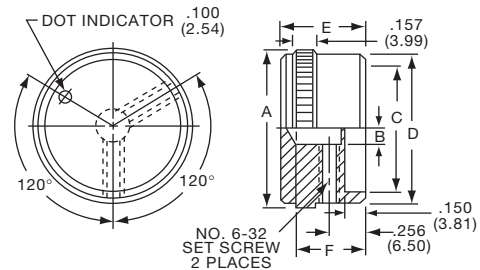

Tyco Knurl Grip with Top Dot Indicator								
Electronics	Alcoswitch	Color	A	B	C	D	F	
8-1437621-0	KE500AB1/8	Ntl. - Blk.	.500(12.7)	.126(3.20)	.382(9.70)	.460(11.7)	.625(15.9)	.512(13.0)
7-1437621-9	KE500AB1/4	Ntl. - Blk.	.500(12.7)	.126(3.20)	.382(9.70)	.460(11.7)	.625(15.9)	.512(13.0)
8-1437621-1	KE700AB1/4	Ntl. - Blk.	.740(18.8)	.251(6.38)	.630(16.0)	.708(18.0)	.625(15.9)	.512(13.0)
8-1437621-2	KE900AB1/4	Ntl. - Blk.	.93(23.8)	.251(6.38)	.787(20.0)	.900(22.9)	.625(15.9)	.512(13.0)
7-1437621-8	KE1250AB1/4	Ntl. - Blk.	1.25(31.8)	.251(6.38)	1.06(26.9)	1.17(29.7)	.625(15.9)	.512(13.0)