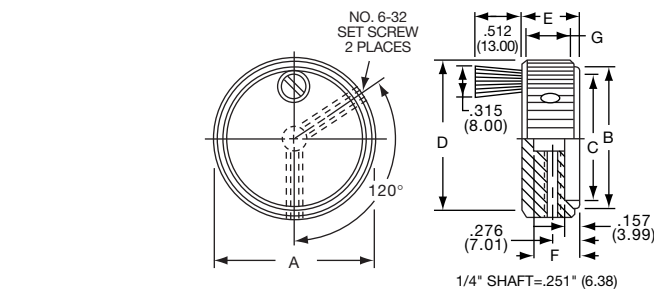

KN SERIES

KN500A1/4

KN900BA1/4

KN SERIES

KN1755BS1/4

Straight Knurl with "Crank" Spinner									
Tyco Electronics	Alcoswitch	Color Body-Top/Spin	A	B	C	D	E	F	G
4-1437622-1	KN1755AS1/4	Natural	1.76(44.7)	1.56(39.5)	.138(35.0)	1.65(41.8)	.630(16.0)	.512(13.0)	.492(12.5)
	KN1755BS1/4	Black	1.76(44.7)	1.56(39.5)	.138(35.0)	1.65(41.8)	.630(16.0)	.512(13.0)	.492(12.5)
3-1437622-9	KN1755ABS1/4	Ntl.-Blk./Blk.	1.76(44.7)	1.56(39.5)	1.38(35.0)	1.65(41.8)	.630(16.0)	.512(13.0)	.492(12.5)
4-1437622-0	KN1755BAS1/4	Blk.-Ntl. Blk.	1.76(44.7)	1.56(39.5)	1.38(35.0)	1.65(41.8)	.630(16.0)	.512(13.0)	.492(12.5)