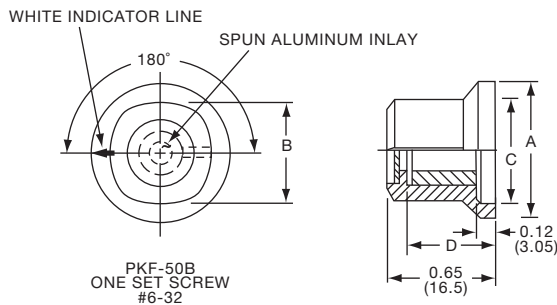

Knobs, Molded Phenolic

PKF SERIES

Tyco Plain Quadrate with Indicator Line & Arrow					
Electronics	Alcoswitch	A	B	C	D
5-1437624-5	PKF50B1/8	.670(17.0)	.454(11.53)	.570(14.48)	.520(13.2)