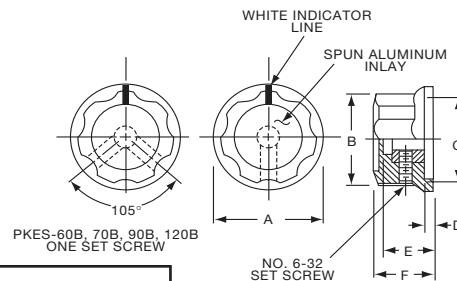

Knobs, Molded Phenolic

PKDT SERIES

Tyco Black Spin Cap with "Diamond Cut" and Arrow Indicator							
Electronics	Alcoswitch	A	B	C	D	E	F
3-1437624-9	PKDT70B1/4	1.03(26.0)	.738(18.8)	.720(18.3)	.098(2.49)	.500(12.7)	.635(16.1)
3-1437624-3	PKDT100B1/4	1.29(32.8)	1.02(25.9)	.860(21.8)	.042(1.07)	.500(12.7)	.638(16.2)

PKDT SERIES

Tyco Black Spin Cap with "Diamond Cut" & 0-10 Numerals							
Electronics	Alcoswitch	A	B	C	D	E	F
3-1437624-8	PKDT60B101/8	.778(19.8)	.605(15.4)	.560(12.5)	.060(1.53)	.392(9.96)	.562(14.3)
4-1437624-0	PKDT70B101/4	1.03(26.0)	.738(18.8)	.720(18.3)	.098(2.49)	.500(12.7)	.635(16.1)
3-1437624-4	PKDT100B101/4	1.29(32.8)	1.02(25.9)	.860(21.8)	.042(1.07)	.500(12.7)	.638(16.2)

PKE SERIES

Tyco Fluted with Indicator Line					
Electronics	Alcoswitch	A	B	C	E
4-1437624-4	PKE60B1/8	.626(15.9)	.472(12.0)	.091(2.31)	.472(12.0)
4-1437624-3	PKE60B1/4	.626(15.9)	.472(12.0)	.091(2.31)	.394(10.0)
4-1437624-5	PKE90B1/4	.890(22.6)	.724(18.4)	.098(2.49)	.480(12.2)

PKES SERIES

Tyco Fluted with Skirt and Indicator Line							
Electronics	Alcoswitch	A	B	C	D	E	F
5-1437624-1	PKES60B1/8	.748(19.0)	.618(15.7)	.460(11.7)	.090(2.29)	.370(9.40)	.470(11.9)
5-1437624-0	PKES60B1/4	.748(19.0)	.618(15.7)	.460(11.7)	.090(2.29)	.370(9.40)	.470(11.9)
5-1437624-2	PKES70B1/4	.855(21.7)	.744(18.9)	.705(17.9)	.080(2.03)	.421(10.7)	.526(13.4)
5-1437624-3	PKES90B1/4	1.01(25.7)	.889(22.6)	.846(21.5)	.079(2.01)	.421(10.7)	.570(14.5)
4-1437624-6	PKES120B1/4	1.30(32.9)	1.16(29.5)	1.02(25.9)	.118(3.00)	.500(12.7)	.628(16.0)
4-1437624-7	PKES140B1/4	1.50(38.1)	1.37(34.9)	1.22(30.9)	.118(3.00)	.540(13.7)	.693(17.6)
4-1437624-8	PKES150B1/4	1.77(44.9)	1.55(39.4)	1.41(35.9)	.118(3.00)	.733(18.6)	.831(21.1)