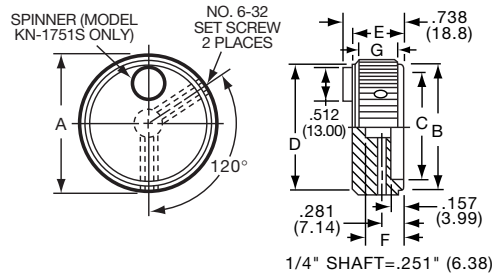

KN SERIES

1/4" SHAFT=.251" (6.38)

Tyco Straight Knurl with & without "Fingertip" Spinner								
Electronics	Alcoswitch	Color	A	B	C	D	E	G
Less Indicator								
3-1437622-2	KN1751A1/4	Natural	1.75(44.5)	1.55(39.4)	1.38(35.1)	1.65(41.9)	.620(15.0)	.508(12.9)
3-1437622-6	KN1751B1/4	Black	1.75(44.5)	1.55(39.4)	1.38(35.1)	1.65(41.9)	.620(15.8)	.508(12.9)
Two Toned								
3-1437622-3	KN1751AB1/4	Ntl. - Blk.	1.75(44.5)	1.55(39.4)	1.38(35.1)	1.65(41.9)	.620(15.8)	.508(12.9)
3-1437622-7	KN1751BA1/4	Blk. - Natural	1.75(44.5)	1.55(39.4)	1.38(35.1)	1.65(41.9)	.620(15.8)	.508(12.9)
With Indicator								
3-1437622-5	KN1750A1/4	Natural	1.75(44.5)	1.55(39.4)	1.38(35.1)	1.65(41.9)	.620(15.8)	.508(12.9)
3-1437622-1	KN1750B1/4	Black	1.75(44.5)	1.55(39.4)	1.38(35.1)	1.65(41.9)	.620(15.8)	.508(12.9)
With Spinner/Less Indicator								
3-1437622-5	KN1751AS1/4	Natural	1.75(44.5)	1.55(39.4)	1.38(35.1)	1.65(41.9)	.620(15.8)	.508(12.9)
3-1437622-8	KN1751BS1/4	Black	1.75(44.5)	1.55(39.4)	1.38(35.1)	1.65(41.9)	.620(15.8)	.508(12.9)

K

K Series

K8