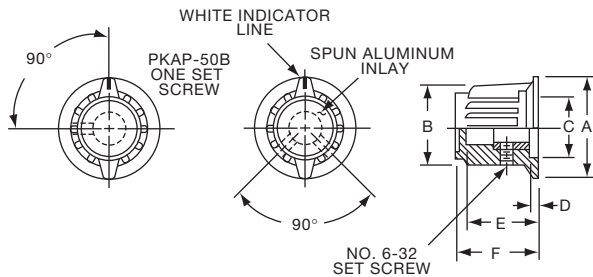

**Knobs, Molded Phenolic**

**PKA SERIES**

PKA50B1/4

PKA90B1/4

Tyco Electronics Alcoswitch		Ribbed with Line Indicator on Skirt					
		A	B	C	D	E	F
1-1437624-1	PKA50B1/8	.795(20.2)	.580(14.7)	.540(13.7)	.080(2.03)	.450(11.4)	.590(15.0)
1-1437624-0	PKA50B1/4	.795(20.2)	.580(14.7)	.540(13.7)	.080(2.03)	.450(11.4)	.590(15.0)
1-1437624-4	PKA55B1/8	.780(19.8)	.580(14.7)	.475(12.1)	.135(3.43)	.585(14.9)	.675(17.2)
1-1437624-3	PKA55B1/4	.780(19.8)	.580(14.7)	.475(12.1)	.135(3.43)	.585(14.9)	.675(17.2)
1-1437624-5	PKA70B1/4	.980(24.9)	.740(18.8)	.680(17.3)	.118(3.00)	.650(16.5)	.750(19.1)
1-1437624-7	PKA90B1/4	1.375(34.9)	.970(24.6)	.670(17.0)	.195(4.95)	.750(19.1)	.840(21.3)