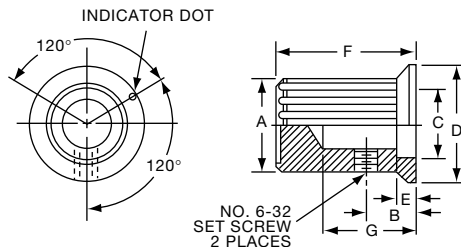

KU SERIES

Note: KU401B1/8 and KU402B1/8 use one set screw only. Located 180° from indicator dot.

KU402B1/8

Tyco		Serrated Diamond Trim Cut with Dot Indicator							
Electronics	Alcoswitch	Color	A	B	C	D	E	F	G
2-1437623-1	KU401B1/8	Black	.374(9.50)	.283(7.19)	.276(7.01)	.098(2.49)	.177(4.50)	.236(5.99)	.299(7.60)
2-1437623-2	KU402B1/8	Black	.374(9.50)	.283(7.19)	.276(7.01)	.098(2.49)	.197(5.00)	.354(8.99)	.449(11.40)
2-1437623-3	KU500B1/8	Black	.500(12.7)	.409(10.4)	.374(9.50)	.118(3.00)	.276(7.01)	.512(13.0)	.598(15.2)
	KU500B1/4	Black	.500(12.7)	.409(10.4)	.374(9.50)	.118(3.00)	.276(7.01)	.512(13.0)	.598(15.2)
2-1437623-4	KU700B1/4	Black	.740(18.8)	.650(16.5)	.591(15.0)	.118(3.00)	.276(7.01)	.512(13.0)	.598(15.2)