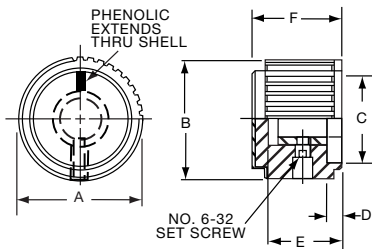

PKN SERIES

Line Indicator on Natural Aluminum Spin Cap							
Tyco							
Electronics	Alcoswitch	A	B	C	D	E	F
8-1437624-2	PKN60B1/8	.591(15.0)	.579(14.7)	.394(10.0)	.079(2.01)	.394(10.0)	.453(11.5)
	PKN60B1/4	.591(15.0)	.579(14.7)	.394(10.0)	.079(2.01)	.394(10.0)	.453(11.5)
8-1437624-3	PKN70B1/4	.787(20.0)	.764(19.4)	.571(14.5)	.098(2.49)	.492(12.5)	.591(15.0)
8-1437624-4	PKN90B1/4	.984(25.0)	.957(24.3)	.748(19.0)	.098(2.49)	.591(15.0)	.689(17.5)

K

P Series