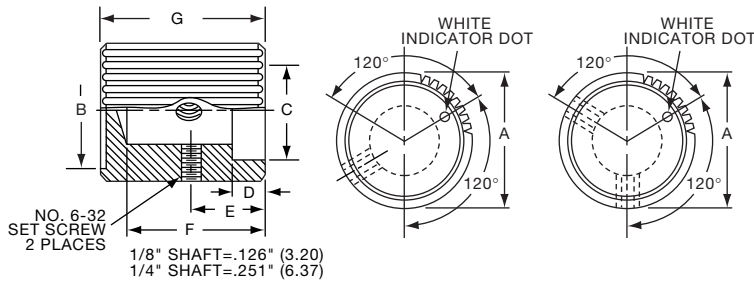

KU SERIES

Note: KU401B1/8 and KU402B1/8 use one set screw only. Located 180° from indicator dot.

Tyco		Serrated Diamond Trim Cut with Dot Indicator							
Electronics	Alcoswitch	Color	A	B	C	D	E	F	G
2-1437623-1	KU401B1/8	Black	.374(9.50)	.283(7.19)	.276(7.01)	.098(2.49)	.177(4.50)	.236(5.99)	.299(7.60)
2-1437623-2	KU402B1/8	Black	.374(9.50)	.283(7.19)	.276(7.01)	.098(2.49)	.197(5.00)	.354(8.99)	.449(11.40)
2-1437623-3	KU500B1/8	Black	.500(12.7)	.409(10.4)	.374(9.50)	.118(3.00)	.276(7.01)	.512(13.0)	.598(15.2)
	KU500B1/4	Black	.500(12.7)	.409(10.4)	.374(9.50)	.118(3.00)	.276(7.01)	.512(13.0)	.598(15.2)
2-1437623-4	KU700B1/4	Black	.740(18.8)	.650(16.5)	.591(15.0)	.118(3.00)	.276(7.01)	.512(13.0)	.598(15.2)