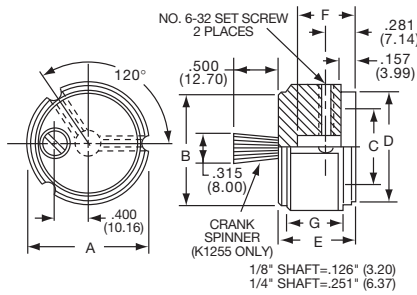

Knobs, Machined Aluminum

K SERIES

Tyco 3 Flute Design with and without Indicator Line									
Electronics	Alcoswitch	Color	A	B	C	D	E	F	G
1437621-7	K500A1/8	Natural	.500(12.7)	.430(10.9)	.374(9.50)	.430(10.9)	.625(15.9)	.429(10.9)	.512(13.0)
1437621-6	K500A1/4	Natural	.500(12.7)	.430(10.9)	.374(9.50)	.430(10.9)	.625(15.9)	.429(10.9)	.512(13.0)
1437621-9	K500B1/8	Black	.500(12.7)	.430(10.9)	.374(9.50)	.430(10.9)	.625(15.9)	.429(10.9)	.512(13.0)
1437621-8	K500B1/4	Black	.500(12.7)	.430(10.9)	.374(9.50)	.430(10.9)	.625(15.9)	.429(10.9)	.512(13.0)
1-1437621-0	K700A1/4	Natural	.740(18.8)	.655(16.6)	.591(15.0)	.655(16.6)	.625(15.9)	.429(10.9)	.512(13.0)
1-1437621-1	K700B1/4	Black	.740(18.8)	.655(16.6)	.591(15.0)	.655(16.6)	.625(15.9)	.429(10.9)	.512(13.0)
1-1437621-3	K900A1/4	Natural	.937(23.8)	.817(20.8)	.709(18.0)	.817(20.8)	.625(15.9)	.429(10.9)	.512(13.0)
1-1437621-4	K900B1/4	Black	.937(23.8)	.817(20.8)	.709(18.0)	.817(20.8)	.625(15.9)	.429(10.9)	.512(13.0)
1437621-2	K1250A1/4	Natural	1.25(31.8)	1.11(28.2)	.984(25.0)	1.11(28.2)	.750(19.1)	.554(14.1)	.630(16.00)
1437621-3	K1250B1/4	Black	1.25(31.8)	1.11(28.2)	.984(25.0)	1.11(28.2)	.750(19.1)	.554(14.1)	.630(16.00)
Less Indicator									
1437621-4	K1251B1/4	Black	1.25(31.8)	1.11(28.2)	.984(25.0)	1.11(28.2)	.750(19.1)	.554(14.1)	.630(16.00)
With Crank Spinner + Less Indicator									
	K1255A1/4	Natural	1.25(21.8)	1.11(28.2)	.984(25.0)	1.11(28.2)	.750(19.1)	.554(14.1)	.630(16.00)
1437621-5	K1255B1/4	Black	1.25(31.8)	1.11(28.2)	.984(25.0)	1.11(28.2)	.750(19.1)	.554(14.1)	.630(16.00)

KA SERIES