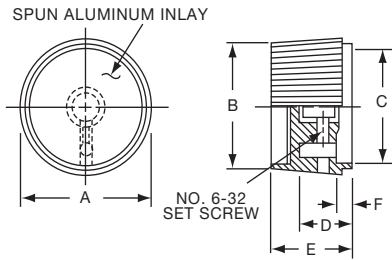

Note: KUS402B1/8 has #4.40 setscrew

**Knobs, Molded Phenolic**

**PH SERIES**

PH15181/4

Tyco		Straight Knurl Less Indicator Line					
Electronics	Alcoswitch	A	B	C	D	E	F
1437624-2	PH15181/4	.996(25.3)	.972(24.7)	.799(20.3)	.472(12.0)	.669(17.0)	.157(3.99)