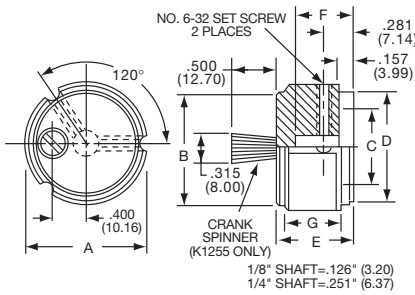

**Knobs, Machined Aluminum**

**K SERIES**

K700B1/4

Tyco 3 Flute Design with and without Indicator Line									
Electronics	Alcoswitch	Color	A	B	C	D	E	F	G
1437621-7	K500A1/8	Natural	.500(12.7)	.430(10.9)	.374(9.50)	.430(10.9)	.625(15.9)	.429(10.9)	.512(13.0)
1437621-6	K500A1/4	Natural	.500(12.7)	.430(10.9)	.374(9.50)	.430(10.9)	.625(15.9)	.429(10.9)	.512(13.0)
1437621-9	K500B1/8	Black	.500(12.7)	.430(10.9)	.374(9.50)	.430(10.9)	.625(15.9)	.429(10.9)	.512(13.0)
1437621-8	K500B1/4	Black	.500(12.7)	.430(10.9)	.374(9.50)	.430(10.9)	.625(15.9)	.429(10.9)	.512(13.0)
1-1437621-0	K700A1/4	Natural	.740(18.8)	.655(16.6)	.591(15.0)	.655(16.6)	.625(15.9)	.429(10.9)	.512(13.0)
1-1437621-1	K700B1/4	Black	.740(18.8)	.655(16.6)	.591(15.0)	.655(16.6)	.625(15.9)	.429(10.9)	.512(13.0)
1-1437621-3	K900A1/4	Natural	.937(23.8)	.817(20.8)	.709(18.0)	.817(20.8)	.625(15.9)	.429(10.9)	.512(13.0)
1-1437621-4	K900B1/4	Black	.937(23.8)	.817(20.8)	.709(18.0)	.817(20.8)	.625(15.9)	.429(10.9)	.512(13.0)
1437621-2	K1250A1/4	Natural	1.25(31.8)	1.11(28.2)	.984(25.0)	1.11(28.2)	.750(19.1)	.554(14.1)	.630(16.00)
1437621-3	K1250B1/4	Black	1.25(31.8)	1.11(28.2)	.984(25.0)	1.11(28.2)	.750(19.1)	.554(14.1)	.630(16.00)
Less Indicator									
1437621-4	K1251B1/4	Black	1.25(31.8)	1.11(28.2)	.984(25.0)	1.11(28.2)	.750(19.1)	.554(14.1)	.630(16.00)
With Crank Spinner + Less Indicator									
	K1255A1/4	Natural	1.25(21.8)	1.11(28.2)	.984(25.0)	1.11(28.2)	.750(19.1)	.554(14.1)	.630(16.00)
1437621-5	K1255B1/4	Black	1.25(31.8)	1.11(28.2)	.984(25.0)	1.11(28.2)	.750(19.1)	.554(14.1)	.630(16.00)