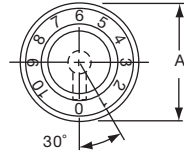

*1 Set screw 180° from indicator line.

PKS1132B91/4

Knobs, Molded Phenolic

PKS SERIES

PKS90B1/4

PKS90B101/4

Tyco Straight Knurl with Aluminum Skirt Choice of Arrow or 1-10 Numbers									
Electronics	Alcoswitch	A	B	C	D	E	F	Marking	
1437625-5	PKS90B1/4	1.42(36.1)	.917(23.3)	.780(19.8)	.065(1.65)	.490(12.5)	.596(15.1)	Arrow	
1437625-6	PKS90B101/4	1.42(36.1)	.917(23.3)	.780(19.8)	.065(1.65)	.490(12.5)	.596(15.1)	Numbers	