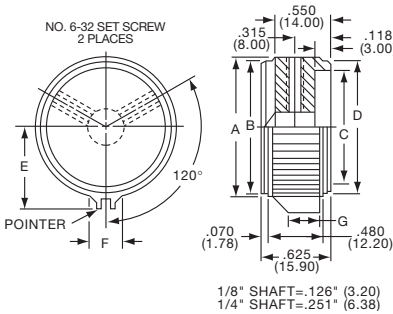

Tyco		Straight Knurl with Pointer and Indicator Line							
Electronics	Alcoswitch	Color	A	B	C	D	E	F	G
9-1437622-1	KPN500A1/8	Natural	.500(12.7)	.445(11.3)	.372(9.45)	.445(11.3)	.368(9.35)	.195(4.95)	.354(8.99)
9-1437622-0	KPN500A1/4	Natural	.500(12.7)	.445(11.3)	.372(9.45)	.445(11.3)	.368(9.35)	.195(4.95)	.354(8.99)
9-1437622-3	KPN500B1/8	Black	.500(12.7)	.445(11.3)	.372(9.45)	.445(11.3)	.368(9.35)	.195(4.95)	.354(8.99)
9-1437622-2	KPN500B1/4	Black	.500(12.7)	.445(11.3)	.372(9.45)	.445(11.3)	.368(9.35)	.195(4.95)	.354(8.99)
9-1437622-5	KPN700A1/4	Natural	.750(19.1)	.695(17.65)	.590(15.0)	.695(17.7)	.515(13.1)	.234(5.94)	.394(10.0)
9-1437622-6	KPN700B1/4	Black	.750(19.1)	.695(17.65)	.590(15.0)	.695(17.7)	.515(13.1)	.234(5.94)	.394(10.0)
9-1437622-7	KPN900A1/4	Natural	.937(23.8)	.882(22.40)	.692(17.6)	.882(22.4)	.630(16.0)	.276(7.01)	.350(8.90)
9-1437622-9	KPN900B1/4	Black	.937(23.8)	.882(22.40)	.692(17.6)	.882(22.4)	.630(16.0)	.276(7.01)	.350(8.90)

KS SERIES