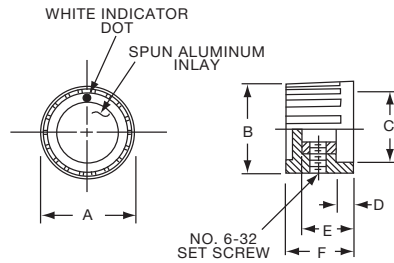

PK SERIES

Tyco		Serrated with Dot Indicator on Top					
Electronics	Alcoswitch	A	B	C	D	E	F
1437624-4	PK1100B1/8	.700(17.8)	.643(16.3)	.565(14.35)	.125(3.18)	.453(11.51)	.530(13.5)

K

P Series