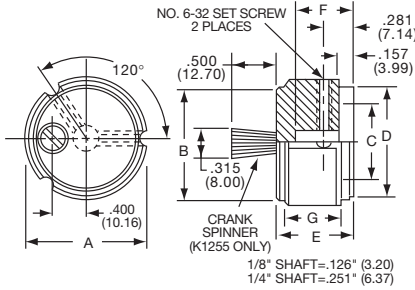

**Knobs, Machined Aluminum**

**K SERIES**

K700B1/4

Tyco 3 Flute Design with and without Indicator Line									
Electronics	Alcoswitch	Color	A	B	C	D	E	F	G
1437621-7	K500A1/8	Natural	.500(12.7)	.430(10.9)	.374(9.50)	.430(10.9)	.625(15.9)	.429(10.9)	.512(13.0)
1437621-6	K500A1/4	Natural	.500(12.7)	.430(10.9)	.374(9.50)	.430(10.9)	.625(15.9)	.429(10.9)	.512(13.0)
1437621-9	K500B1/8	Black	.500(12.7)	.430(10.9)	.374(9.50)	.430(10.9)	.625(15.9)	.429(10.9)	.512(13.0)
1437621-8	K500B1/4	Black	.500(12.7)	.430(10.9)	.374(9.50)	.430(10.9)	.625(15.9)	.429(10.9)	.512(13.0)
1-1437621-0	K700A1/4	Natural	.740(18.8)	.655(16.6)	.591(15.0)	.655(16.6)	.625(15.9)	.429(10.9)	.512(13.0)
1-1437621-1	K700B1/4	Black	.740(18.8)	.655(16.6)	.591(15.0)	.655(16.6)	.625(15.9)	.429(10.9)	.512(13.0)
1-1437621-3	K900A1/4	Natural	.937(23.8)	.817(20.8)	.709(18.0)	.817(20.8)	.625(15.9)	.429(10.9)	.512(13.0)
1-1437621-4	K900B1/4	Black	.937(23.8)	.817(20.8)	.709(18.0)	.8827(20.8)	.625(15.9)	.429(10.9)	.512(13.0)
1437621-2	K1250A1/4	Natural	1.25(31.8)	1.11(28.2)	.984(25.0)	1.11(28.2)	.750(19.1)	.554(14.1)	.630(16.00)
1437621-3	K1250B1/4	Black	1.25(31.8)	1.11(28.2)	.984(25.0)	1.11(28.2)	.750(19.1)	.554(14.1)	.630(16.00)
Less Indicator									
1437621-4	K1251B1/4	Black	1.25(31.8)	1.11(28.2)	.984(25.0)	1.11(28.2)	.750(19.1)	.554(14.1)	.630(16.00)
With Crank Spinner + Less Indicator									
	K1255A1/4	Natural	1.25(21.8)	1.11(28.2)	.984(25.0)	1.11(28.2)	.750(19.1)	.554(14.1)	.630(16.00)
1437621-5	K1255B1/4	Black	1.25(31.8)	1.11(28.2)	.984(25.0)	1.11(28.2)	.750(19.1)	.554(14.1)	.630(16.00)