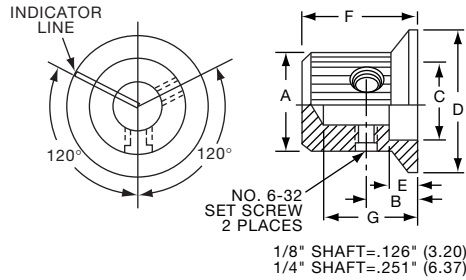

Knobs, Machined Aluminum

KLNS SERIES

Tyco Straight Knurl with Indicator Line on Top, Side and Skirt								
Electronics	Alcoswitch	Color	A	B	C	D	E	G
1-1437622-6	KLNS500A1/8	Natural	.500(12.7)	.280(7.11)	.380(9.65)	.750(19.0)	.160(4.07)	.630(16.0)
1-1437622-5	KLNS500A1/4	Natural	.500(12.7)	.280(7.11)	.380(9.65)	.750(19.0)	.160(4.07)	.630(16.0)
1-1437622-8	KLNS500B1/8	Black	.500(12.7)	.280(7.11)	.380(9.65)	.750(19.0)	.160(4.07)	.630(16.0)
1-1437622-7	KLNS500B1/4	Black	.500(12.7)	.280(7.11)	.380(9.65)	.750(19.0)	.160(4.07)	.630(16.0)
2-1437622-0	KLNS700A1/4	Natural	.750(19.0)	.280(7.11)	.590(14.9)	1.13(28.7)	.160(4.07)	.630(16.0)
2-1437622-1	KLNS700B1/4	Black	.750(19.0)	.280(7.11)	.590(14.9)	1.13(28.7)	.160(4.07)	.630(16.0)
2-1437622-2	KLNS900A1/4	Natural	.940(23.9)	.280(7.11)	.710(18.0)	1.40(35.5)	.160(4.07)	.630(16.0)
2-1437622-3	KLNS900B1/4	Black	.940(23.9)	.280(7.11)	.710(18.0)	1.40(35.5)	.160(4.07)	.630(16.0)

KN SERIES

NO. 6-32 SET SCREW 2 PLACES
1/8" SHAFT=.126" (3.20)
1/4" SHAFT=.251" (6.38)

ARROW INDICATOR

Tyco Straight Knurl with Arrowhead Indicator								
Electronics	Alcoswitch	Color	A	B	C	D	E	G
5-1437622-1	KN501A1/8	Natural	.500(12.7)	.445(11.3)	.374(9.50)	.445(11.3)	.625(15.9)	.512(13.0)
5-1437622-0	KN501A1/4	Natural	.500(12.7)	.445(11.3)	.374(9.50)	.445(11.3)	.625(15.9)	.512(13.0)
5-1437622-3	KN501B1/8	Black	.500(12.7)	.445(11.3)	.374(9.50)	.445(11.3)	.625(15.9)	.512(13.0)
5-1437622-2	KN501B1/4	Black	.500(12.7)	.445(11.3)	.374(9.50)	.445(11.3)	.625(15.9)	.512(13.0)
6-1437622-2	KN701A1/4	Natural	.750(19.1)	.695(17.7)	.590(15.0)	.695(17.7)	.625(15.9)	.512(13.0)
6-1437622-3	KN701B1/4	Black	.750(19.1)	.695(17.7)	.590(15.0)	.695(17.7)	.625(15.9)	.512(13.0)
Two Toned			Body-Top					
5-1437622-5	KN501BA1/8	Blk. - Ntl.	.500(12.7)	.445(11.3)	.374(9.50)	.445(11.3)	.625(15.9)	.512(13.0)
5-1437622-4	KN501BA1/4	Blk. - Ntl.	.500(12.7)	.445(11.3)	.374(9.50)	.445(11.3)	.625(15.9)	.512(13.0)
6-1437622-5	KN701BA1/8	Blk. - Ntl.	.750(19.1)	.695(17.7)	.590(15.0)	.695(17.7)	.625(15.9)	.512(13.0)
6-1437622-4	KN701BA1/4	Blk. - Ntl.	.750(19.1)	.695(17.7)	.590(15.0)	.695(17.7)	.625(15.9)	.512(13.0)