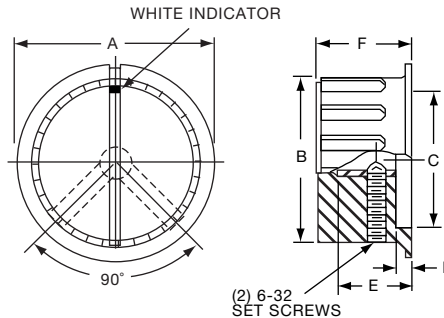

PKX SERIES

Tyco Ribbed Body, Matte Finish with White Square Indicator on Top							
Electronics	Alcoswitch	A	B	C	D	E	F
1-1437625-1	PKX100B1/4	1.17(29.7)	.970(24.6)	.780(19.81)	.114(2.90)	.570(14.48)	.674(17.12)
1-1437625-2	PKX110B1/4	1.37(34.8)	1.120(28.45)	.940(23.88)	.100(2.54)	.527(13.38)	.705(17.91)
1-1437625-3	PKX130B1/4	1.57(40.0)	1.308(33.22)	1.09(27.6)	.118(3.00)	.623(15.82)	.750(19.05)

K

P Series