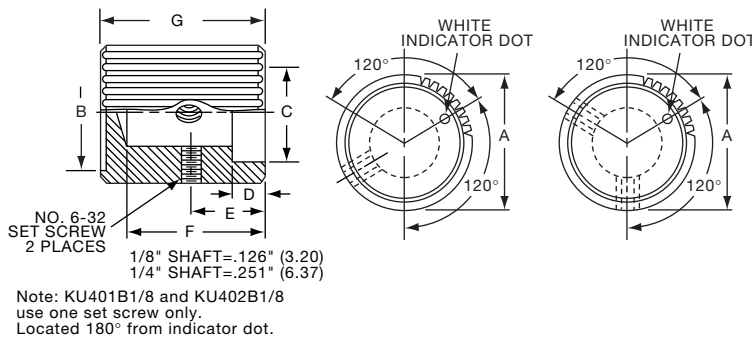

Knobs, Machined Aluminum

KT SERIES

Tyco		Square Serration with Indicator Line							
Electronics	Alcoswitch	Color	A	B	C	D	E	F	G
1-1437623-2	KT500A1/4	Natural	.500(12.7)	.430(10.9)	.375(9.53)	.430(10.9)	.280(7.11)	.510(13.0)	.630(16.0)
1-1437623-4	KT500B1/8	Black	.500(12.7)	.430(10.9)	.375(9.53)	.430(10.9)	.280(7.11)	.510(13.0)	.630(16.0)
1-1437623-3	KT500B1/4	Black	.500(12.7)	.430(10.9)	.375(9.53)	.430(10.9)	.280(7.11)	.510(13.0)	.630(16.0)
1-1437623-6	KT700A1/4	Natural	.740(18.8)	.650(16.5)	.590(15.0)	.650(16.5)	.280(7.11)	.510(13.0)	.630(16.0)
1-1437623-7	KT700B1/4	Black	.740(18.8)	.650(16.5)	.590(15.0)	.650(16.5)	.280(7.11)	.510(13.0)	.630(16.0)
1-1437623-8	KT900A1/4	Natural	.940(23.9)	.816(20.7)	.710(18.0)	.816(20.7)	.280(7.11)	.510(13.0)	.630(16.0)
1-1437623-9	KT900B1/4	Black	.940(23.9)	.816(20.7)	.710(18.0)	.816(20.7)	.280(7.11)	.510(13.0)	.630(16.0)

KU SERIES

Tyco		Serrated Diamond Trim Cut with Dot Indicator							
Electronics	Alcoswitch	Color	A	B	C	D	E	F	G
2-1437623-1	KU401B1/8	Black	.374(9.50)	.283(7.19)	.276(7.01)	.098(2.49)	.177(4.50)	.236(5.99)	.299(7.60)
2-1437623-2	KU402B1/8	Black	.374(9.50)	.283(7.19)	.276(7.01)	.098(2.49)	.197(5.00)	.354(8.99)	.449(11.40)
2-1437623-3	KU500B1/8	Black	.500(12.7)	.409(10.4)	.374(9.50)	.118(3.00)	.276(7.01)	.512(13.0)	.598(15.2)
	KU500B1/4	Black	.500(12.7)	.409(10.4)	.374(9.50)	.118(3.00)	.276(7.01)	.512(13.0)	.598(15.2)
2-1437623-4	KU700B1/4	Black	.740(18.8)	.650(16.5)	.591(15.0)	.118(3.00)	.276(7.01)	.512(13.0)	.598(15.2)

KUS SERIES