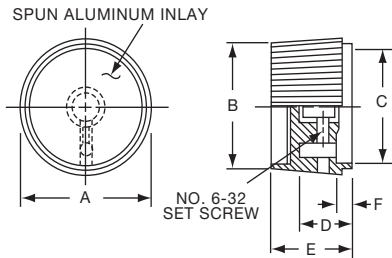

KUS700B1/4

Note: KUS402B1/8 has #4.40 setscrew

Knobs, Molded Phenolic

PH SERIES

PH15181/4

Tyco		Straight Knurl Less Indicator Line					
Electronics	Alcoswitch	A	B	C	D	E	F
1437624-2	PH15181/4	.996(25.3)	.972(24.7)	.799(20.3)	.472(12.0)	.669(17.0)	.157(3.99)