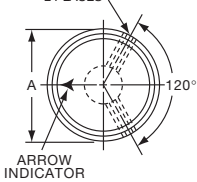

KN SERIES

KN501A1/4

NO. 6-32 SET SCREW 2 PLACES
1/8" SHAFT=.126" (3.20)
1/4" SHAFT=.251" (6.38)

ARROW INDICATOR

Tyco Straight Knurl with Arrowhead Indicator								
Electronics	Alcoswitch	Color	A	B	C	D	E	G
5-1437622-1	KN501A1/8	Natural	.500(12.7)	.445(11.3)	.374(9.50)	.445(11.3)	.625(15.9)	.512(13.0)
5-1437622-0	KN501A1/4	Natural	.500(12.7)	.445(11.3)	.374(9.50)	.445(11.3)	.625(15.9)	.512(13.0)
5-1437622-3	KN501B1/8	Black	.500(12.7)	.445(11.3)	.374(9.50)	.445(11.3)	.625(15.9)	.512(13.0)
5-1437622-2	KN501B1/4	Black	.500(12.7)	.445(11.3)	.374(9.50)	.445(11.3)	.625(15.9)	.512(13.0)
6-1437622-2	KN701A1/4	Natural	.750(19.1)	.695(17.7)	.590(15.0)	.695(17.7)	.625(15.9)	.512(13.0)
6-1437622-3	KN701B1/4	Black	.750(19.1)	.695(17.7)	.590(15.0)	.695(17.7)	.625(15.9)	.512(13.0)
Two Toned			Body-Top					
5-1437622-5	KN501BA1/8	Blk. - Ntl.	.500(12.7)	.445(11.3)	.374(9.50)	.445(11.3)	.625(15.9)	.512(13.0)
5-1437622-4	KN501BA1/4	Blk. - Ntl.	.500(12.7)	.445(11.3)	.374(9.50)	.445(11.3)	.625(15.9)	.512(13.0)
6-1437622-5	KN701BA1/8	Blk. - Ntl.	.750(19.1)	.695(17.7)	.590(15.0)	.695(17.7)	.625(15.9)	.512(13.0)
6-1437622-4	KN701BA1/4	Blk. - Ntl.	.750(19.1)	.695(17.7)	.590(15.0)	.695(17.7)	.625(15.9)	.512(13.0)