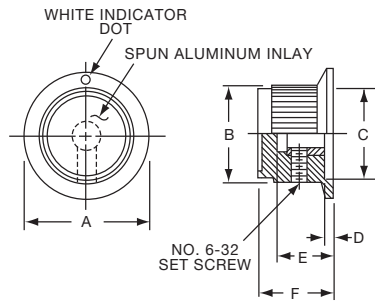

KUS700B1/4

Note: KUS402B1/8 has #4.40 setscrew

Knobs, Molded Phenolic

PH SERIES

PH15181/4

Tyco		Straight Knurl Less Indicator Line					
Electronics	Alcoswitch	A	B	C	D	E	F
1437624-2	PH15181/4	.996(25.3)	.972(24.7)	.799(20.3)	.472(12.0)	.669(17.0)	.157(3.99)

PK SERIES

PK50B1/8

PK701/4

Tyco		Straight Knurl with Dot Indicator on Skirt					
Electronics	Alcoswitch	A	B	C	D	E	F
1437624-7	PK50B1/8	.748(19.0)	.570(14.5)	.500(12.70)	.055(1.40)	.460(11.7)	.550(13.97)
1437624-6	PK50B1/4	.748(19.0)	.570(14.5)	.500(12.70)	.055(1.40)	.460(11.7)	.550(13.97)
1437624-8	PK70B1/4	.984(25.0)	.728(18.5)	.710(18.03)	.079(2.01)	.500(12.7)	.590(14.99)
1437624-9	PK90B1/4	1.25(31.8)	.985(25.0)	.870(22.01)	.098(2.49)	.470(11.9)	.595(15.10)