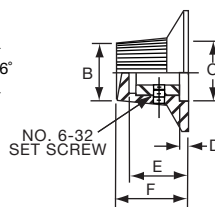

Knobs, Molded Phenolic

PKS SERIES

Tyco		Straight Knurl with Indicator Line on Skirt					
Electronics	Alcoswitch	A	B	C	D	E	F
9-1437624-5	PKS1104B1/4	1.12(28.5)	.567(14.4)	.620(15.8)	.090(2.29)	.510(12.95)	.670(17.0)

PKS SERIES

Tyco		Straight Knurl Aluminum Skirt Has Line or 0-9 Numbers						
Electronics	Alcoswitch	A	B	C	D	E	F	Marking
9-1437624-4	PKS1103B101/4	1.17(29.6)	.571(14.5)	.620(15.7)	.098(2.49)	.516(13.1)	.670(17.0)	Numbers
9-1437624-7	PKS1106B1/4	1.17(29.6)	.571(14.5)	.618(15.7)	.098(2.49)	.516(13.1)	.670(17.0)	Line
9-1437624-6	PKS1105B101/4	1.17(29.6)	.571(14.5)	.618(15.7)	.098(2.49)	.516(13.1)	.670(17.0)	Numbers

PKS SERIES

SPUN ALUMINUM INLAY

Tyco		Choice of Indicator Line or 0-9, 0-10, -5+5 Numerals						
Electronics	Alcoswitch	A	B	C	D	E	F	Marking
1437625-1	PKS1132B51/4	1.18(30.0)	.551(14.0)	.551(14.0)	.118(30.0)	.615(15.62)	.748(19.0)	+5-0-5
1437625-2	PKS1132B91/4	1.18(30.0)	.551(14.0)	.551(14.0)	.118(30.0)	.615(15.62)	.748(19.0)	0-9
9-1437624-9	PKS1132B101/4	1.18(30.0)	.551(14.0)	.551(14.0)	.118(30.0)	.615(15.62)	.748(19.0)	0-10
9-1437624-8	*PKS1132B1/4	1.18(30.0)	.551(14.0)	.551(14.0)	.118(30.0)	.615(15.62)	.748(19.0)	Indicator Line

*1 Set screw 180° from indicator line.