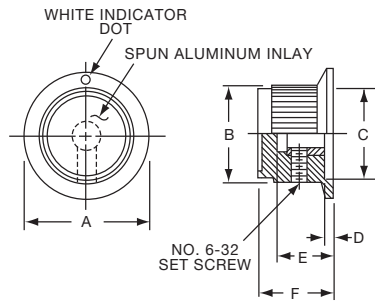

Note: KUS402B1/8 has #4.40 setscrew

**Knobs, Molded Phenolic**

**PH SERIES**

PH15181/4

Tyco		Straight Knurl Less Indicator Line					
Electronics	Alcoswitch	A	B	C	D	E	F
1437624-2	PH15181/4	.996(25.3)	.972(24.7)	.799(20.3)	.472(12.0)	.669(17.0)	.157(3.99)

**PK SERIES**

PK50B1/8

PK701/4

Tyco		Straight Knurl with Dot Indicator on Skirt					
Electronics	Alcoswitch	A	B	C	D	E	F
1437624-7	PK50B1/8	.748(19.0)	.570(14.5)	.500(12.70)	.055(1.40)	.460(11.7)	.550(13.97)
1437624-6	PK50B1/4	.748(19.0)	.570(14.5)	.500(12.70)	.055(1.40)	.460(11.7)	.550(13.97)
1437624-8	PK70B1/4	.984(25.0)	.728(18.5)	.710(18.03)	.079(2.01)	.500(12.7)	.590(14.99)
1437624-9	PK90B1/4	1.25(31.8)	.985(25.0)	.870(22.01)	.098(2.49)	.470(11.9)	.595(15.10)