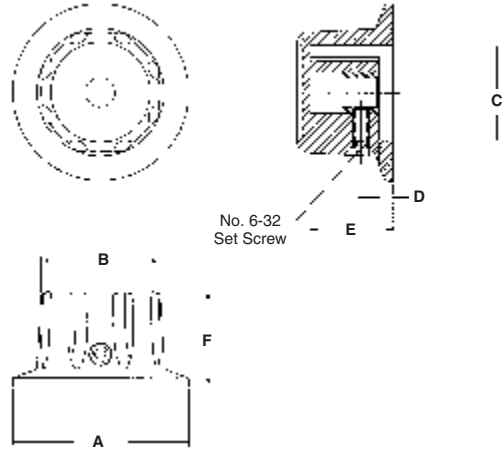

**K**

P Series

**Knobs, Molded Phenolic**

**PKB SERIES**

PKB90B1/4

		Fluted with Indicator Line On Skirt					
Tyco Electronics	Alcoswitch	A	B	C	D	E	F
2-1437624-3	PKB70B1/4	1.12(28.3)	.750(19.1)	.670(17.0)	.118(3.0)	.490(12.5)	.600(15.2)
2-1437624-4	PKB90B1/4	1.50(38.1)	1.02(25.8)	.800(20.3)	.118(3.0)	.705(17.9)	.820(20.8)