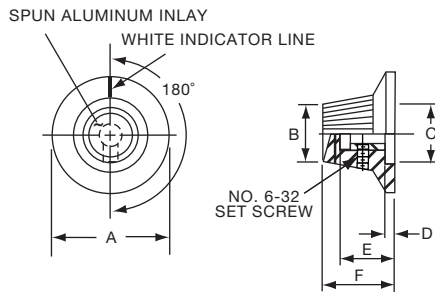

Knobs, Molded Phenolic

PKS SERIES

Tyco		Straight Knurl with Indicator Line on Skirt					
Electronics	Alcoswitch	A	B	C	D	E	F
9-1437624-5	PKS1104B1/4	1.12(28.5)	.567(14.4)	.620(15.8)	.090(2.29)	.510(12.95)	.670(17.0)

PKS SERIES

Tyco		Straight Knurl Aluminum Skirt Has Line or 0-9 Numbers						
Electronics	Alcoswitch	A	B	C	D	E	F	Marking
9-1437624-4	PKS1103B101/4	1.17(29.6)	.571(14.5)	.620(15.7)	.098(2.49)	.516(13.1)	.670(17.0)	Numbers
9-1437624-7	PKS1106B1/4	1.17(29.6)	.571(14.5)	.618(15.7)	.098(2.49)	.516(13.1)	.670(17.0)	Line
9-1437624-6	PKS1105B101/4	1.17(29.6)	.571(14.5)	.618(15.7)	.098(2.49)	.516(13.1)	.670(17.0)	Numbers