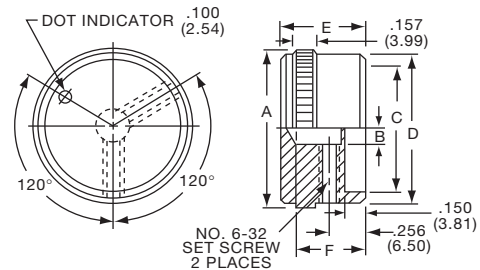

Knurl Grip with Top Dot Indicator						
Tyco Electronics	Alcoswitch	Color	A	B	C	D	E	F
8-1437621-0	KE500AB1/8	Ntl. - Blk.	.500(12.7)	.126(3.20)	.382(9.70)	.460(11.7)	.625(15.9)	.512(13.0)
7-1437621-9	KE500AB1/4	Ntl. - Blk.	.500(12.7)	.126(3.20)	.382(9.70)	.460(11.7)	.625(15.9)	.512(13.0)
8-1437621-1	KE700AB1/4	Ntl. - Blk.	.740(18.8)	.251(6.38)	.630(16.0)	.708(18.0)	.625(15.9)	.512(13.0)
8-1437621-2	KE900AB1/4	Ntl. - Blk.	.93(23.8)	.251(6.38)	.787(20.0)	.900(22.9)	.625(15.9)	.512(13.0)
7-1437621-8	KE1250AB1/4	Ntl. - Blk.	1.25(31.8)	.251(6.38)	1.06(26.9)	1.17(29.7)	.625(15.9)	.512(13.0)