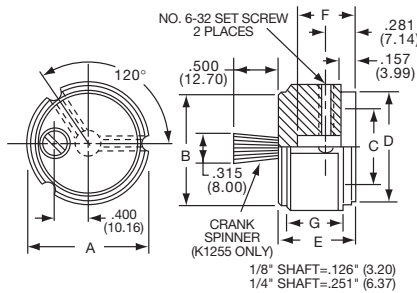

**Knobs, Machined Aluminum**

**K SERIES**

K700B1/4

Tyco 3 Flute Design with and without Indicator Line									
Electronics	Alcoswitch	Color	A	B	C	D	E	F	G
1437621-7	K500A1/8	Natural	.500(12.7)	.430(10.9)	.374(9.50)	.430(10.9)	.625(15.9)	.429(10.9)	.512(13.0)
1437621-6	K500A1/4	Natural	.500(12.7)	.430(10.9)	.374(9.50)	.430(10.9)	.625(15.9)	.429(10.9)	.512(13.0)
1437621-9	K500B1/8	Black	.500(12.7)	.430(10.9)	.374(9.50)	.430(10.9)	.625(15.9)	.429(10.9)	.512(13.0)
1437621-8	K500B1/4	Black	.500(12.7)	.430(10.9)	.374(9.50)	.430(10.9)	.625(15.9)	.429(10.9)	.512(13.0)
1-1437621-0	K700A1/4	Natural	.740(18.8)	.655(16.6)	.591(15.0)	.655(16.6)	.625(15.9)	.429(10.9)	.512(13.0)
1-1437621-1	K700B1/4	Black	.740(18.8)	.655(16.6)	.591(15.0)	.655(16.6)	.625(15.9)	.429(10.9)	.512(13.0)
1-1437621-3	K900A1/4	Natural	.937(23.8)	.817(20.8)	.709(18.0)	.817(20.8)	.625(15.9)	.429(10.9)	.512(13.0)
1-1437621-4	K900B1/4	Black	.937(23.8)	.817(20.8)	.709(18.0)	.817(20.8)	.625(15.9)	.429(10.9)	.512(13.0)
1437621-2	K1250A1/4	Natural	1.25(31.8)	1.11(28.2)	.984(25.0)	1.11(28.2)	.750(19.1)	.554(14.1)	.630(16.00)
1437621-3	K1250B1/4	Black	1.25(31.8)	1.11(28.2)	.984(25.0)	1.11(28.2)	.750(19.1)	.554(14.1)	.630(16.00)
Less Indicator									
1437621-4	K1251B1/4	Black	1.25(31.8)	1.11(28.2)	.984(25.0)	1.11(28.2)	.750(19.1)	.554(14.1)	.630(16.00)
With Crank Spinner + Less Indicator									
	K1255A1/4	Natural	1.25(21.8)	1.11(28.2)	.984(25.0)	1.11(28.2)	.750(19.1)	.554(14.1)	.630(16.00)
1437621-5	K1255B1/4	Black	1.25(31.8)	1.11(28.2)	.984(25.0)	1.11(28.2)	.750(19.1)	.554(14.1)	.630(16.00)