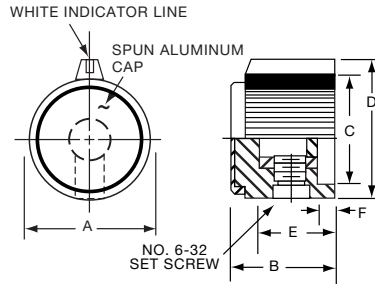

**PKJ SERIES**

PKJ50B1/8

Tyco		Straight Knurl with Bar Pointers and Indicator Line					
Electronics	Alcoswitch	A	B	C	D	E	F
7-1437624-5	PKJ50B1/8	.500(12.7)	.512(13.0)	.420(10.7)	.577(14.7)	.429(10.9)	.113(2.9)
7-1437624-4	*PKJ50B1/4	.500(12.7)	.512(13.0)	.420(10.7)	.577(14.7)	.429(10.9)	.113(2.9)
7-1437624-6	PKJ60B1/4	.630(16.0)	.530(13.5)	.468(11.9)	.758(19.3)	.440(11.2)	.110(2.8)
7-1437624-7	PKJ70B1/4	.760(19.3)	.555(14.1)	.545(13.8)	.915(23.2)	.450(11.4)	.118(3.0)

PKJ70B1/4

**Knobs, Molded Phenolic**

**PKJT SERIES**

PKJT50B1/4

PKJT70B1/4

Straight Knurl with Bar Pointer & Indicator Line and Aluminum Spin Cap							
Tyco							
Electronics	Alcoswitch	A	B	C	D	E	F
7-1437624-9	PKJT50B1/8	.515(13.1)	.585(14.9)	.350(8.89)	.595(15.1)	.414(10.5)	.130(3.30)
7-1437624-8	*PKJT50B1/4	.515(13.1)	.585(14.9)	.350(8.89)	.595(15.1)	.414(10.5)	.130(3.30)
8-1437624-0	PKJT60B1/4	.640(16.3)	.605(15.4)	.470(11.9)	.760(19.3)	.445(11.3)	.118(3.00)
8-1437624-1	PKJT70B1/4	.760(19.3)	.625(15.9)	.550(14.0)	.915(23.2)	.445(11.3)	.118(3.00)