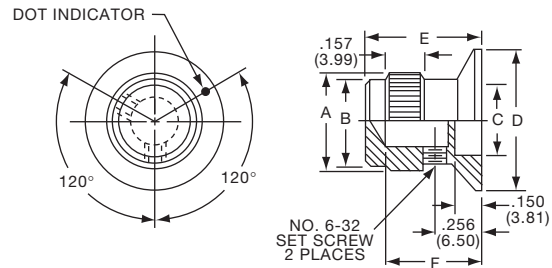

KES SERIES

		Knurl Grip with Dot Indicator on Skirt						
Tyco Electronics	Alcoswitch	Color	A	B	C	D	E	F
8-1437621-4	KES500AB1/8	Ntl. - Blk.	.500(12.7)	.460(11.7)	.382(9.70)	.750(19.1)	.625(15.9)	.512(13.0)
8-1437621-3	KES500AB1/4	Ntl. - Blk.	.500(12.7)	.460(11.7)	.382(9.70)	.750(19.1)	.625(15.9)	.512(13.0)
8-1437621-5	KES700AB1/4	Ntl. - Blk.	.750(19.1)	.710(18.1)	.630(16.0)	1.13(28.7)	.625(15.9)	.512(13.0)
	KES900AB1/4	Ntl. - Blk.	.937(23.8)	.897(22.8)	.787(20.0)	1.44(36.6)	.625(15.9)	.512(13.0)

K

K Series

K6