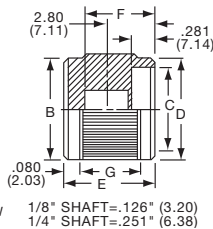

KN SERIES

Tyco Straight Knurl with Arrowhead Indicator								
Electronics	Alcoswitch	Color	A	B	C	D	E	G
5-1437622-1	KN501A1/8	Natural	.500(12.7)	.445(11.3)	.374(9.50)	.445(11.3)	.625(15.9)	.512(13.0)
5-1437622-0	KN501A1/4	Natural	.500(12.7)	.445(11.3)	.374(9.50)	.445(11.3)	.625(15.9)	.512(13.0)
5-1437622-3	KN501B1/8	Black	.500(12.7)	.445(11.3)	.374(9.50)	.445(11.3)	.625(15.9)	.512(13.0)
5-1437622-2	KN501B1/4	Black	.500(12.7)	.445(11.3)	.374(9.50)	.445(11.3)	.625(15.9)	.512(13.0)
6-1437622-2	KN701A1/4	Natural	.750(19.1)	.695(17.7)	.590(15.0)	.695(17.7)	.625(15.9)	.512(13.0)
6-1437622-3	KN701B1/4	Black	.750(19.1)	.695(17.7)	.590(15.0)	.695(17.7)	.625(15.9)	.512(13.0)
Two Toned			Body-Top					
5-1437622-5	KN501BA1/8	Blk. - Ntl.	.500(12.7)	.445(11.3)	.374(9.50)	.445(11.3)	.625(15.9)	.512(13.0)
5-1437622-4	KN501BA1/4	Blk. - Ntl.	.500(12.7)	.445(11.3)	.374(9.50)	.445(11.3)	.625(15.9)	.512(13.0)
6-1437622-5	KN701BA1/8	Blk. - Ntl.	.750(19.1)	.695(17.7)	.590(15.0)	.695(17.7)	.625(15.9)	.512(13.0)
6-1437622-4	KN701BA1/4	Blk. - Ntl.	.750(19.1)	.695(17.7)	.590(15.0)	.695(17.7)	.625(15.9)	.512(13.0)

KN SERIES