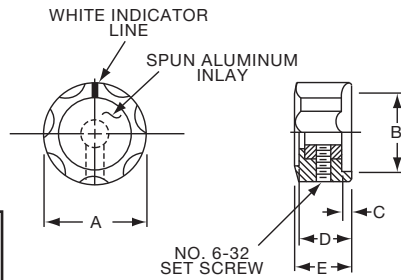

Knobs, Molded Phenolic

PKDT SERIES

Tyco Black Spin Cap with "Diamond Cut" and Arrow Indicator							
Electronics	Alcoswitch	A	B	C	D	E	F
3-1437624-9	PKDT70B1/4	1.03(26.0)	.738(18.8)	.720(18.3)	.098(2.49)	.500(12.7)	.635(16.1)
3-1437624-3	PKDT100B1/4	1.29(32.8)	1.02(25.9)	.860(21.8)	.042(1.07)	.500(12.7)	.638(16.2)

PKDT SERIES

Tyco Black Spin Cap with "Diamond Cut" & 0-10 Numerals							
Electronics	Alcoswitch	A	B	C	D	E	F
3-1437624-8	PKDT60B101/8	.778(19.8)	.605(15.4)	.560(12.5)	.060(1.53)	.392(9.96)	.562(14.3)
4-1437624-0	PKDT70B101/4	1.03(26.0)	.738(18.8)	.720(18.3)	.098(2.49)	.500(12.7)	.635(16.1)
3-1437624-4	PKDT100B101/4	1.29(32.8)	1.02(25.9)	.860(21.8)	.042(1.07)	.500(12.7)	.638(16.2)

PKE SERIES

Tyco Fluted with Indicator Line					
Electronics	Alcoswitch	A	B	C	E
4-1437624-4	PKE60B1/8	.626(15.9)	.472(12.0)	.091(2.31)	.394(10.0)
4-1437624-3	PKE60B1/4	.626(15.9)	.472(12.0)	.091(2.31)	.394(10.0)
4-1437624-5	PKE90B1/4	.890(22.6)	.724(18.4)	.098(2.49)	.480(12.2)

PKES SERIES

Tyco Fluted with Skirt and Indicator Line							
Electronics	Alcoswitch	A	B	C	D	E	F
5-1437624-1	PKES60B1/8	.748(19.0)	.618(15.7)	.460(11.7)	.090(2.29)	.370(9.40)	.470(11.9)
5-1437624-0	PKES60B1/4	.748(19.0)	.618(15.7)	.460(11.7)	.090(2.29)	.370(9.40)	.470(11.9)
5-1437624-2	PKES70B1/4	.855(21.7)	.744(18.9)	.705(17.9)	.080(2.03)	.421(10.7)	.526(13.4)
5-1437624-3	PKES90B1/4	1.01(25.7)	.889(22.6)	.846(21.5)	.079(2.01)	.421(10.7)	.570(14.5)
4-1437624-6	PKES120B1/4	1.30(32.9)	1.16(29.5)	1.02(25.9)	.118(3.00)	.500(12.7)	.628(16.0)
4-1437624-7	PKES140B1/4	1.50(38.1)	1.37(34.9)	1.22(30.9)	.118(3.00)	.540(13.7)	.693(17.6)
4-1437624-8	PKES150B1/4	1.77(44.9)	1.55(39.4)	1.41(35.9)	.118(3.00)	.733(18.6)	.831(21.1)