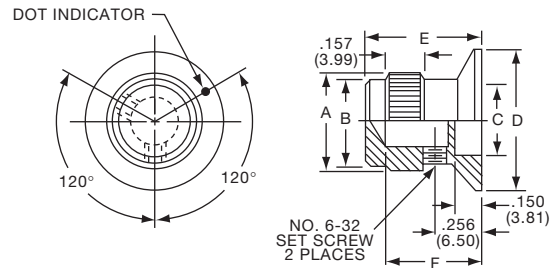

KES SERIES

		Knurl Grip with Dot Indicator on Skirt						
Tyco Electronics	Alcoswitch	Color	A	B	C	D	E	F
8-1437621-4	KES500AB1/8	Ntl. - Blk.	.500(12.7)	.460(11.7)	.382(9.70)	.750(19.1)	.625(15.9)	.512(13.0)
8-1437621-3	KES500AB1/4	Ntl. - Blk.	.500(12.7)	.460(11.7)	.382(9.70)	.750(19.1)	.625(15.9)	.512(13.0)
8-1437621-5	KES700AB1/4	Ntl. - Blk.	.750(19.1)	.710(18.1)	.630(16.0)	1.13(28.7)	.625(15.9)	.512(13.0)
	KES900AB1/4	Ntl. - Blk.	.937(23.8)	.897(22.8)	.787(20.0)	1.44(36.6)	.625(15.9)	.512(13.0)

K

K Series