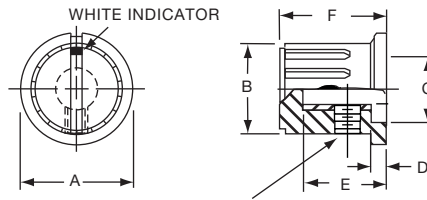

PKX SERIES

(1) 6-32 SET SCREW EXCEPT PKX-50B, (1) 4-40

Tyco Ribbed Body, Matte Finish with White Square Indicator on Top							
Electronics	Alcoswitch	A	B	C	D	E	F
1-1437625-5	PKX50B1/8	.590(15.0)	.472(12.0)	.374(9.49)	.059(1.50)	.463(11.76)	.551(14.0)
1-1437625-4	PKX50B1/4	.590(15.0)	.472(12.0)	.374(9.49)	.059(1.50)	.463(11.76)	.551(14.0)
1-1437625-7	PKX60B1/8	.787(20.0)	.625(15.9)	.472(12.0)	.078(1.98)	.510(13.0)	.598(15.2)
1-1437625-6	PKX60B1/4	.787(20.0)	.625(15.9)	.472(12.0)	.078(1.98)	.510(13.0)	.598(15.2)