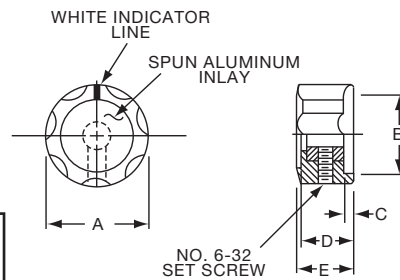

Knobs, Molded Phenolic

PKDT SERIES

Tyco Black Spin Cap with "Diamond Cut" and Arrow Indicator							
Electronics	Alcoswitch	A	B	C	D	E	F
3-1437624-9	PKDT70B1/4	1.03(26.0)	.738(18.8)	.720(18.3)	.098(2.49)	.500(12.7)	.635(16.1)
3-1437624-3	PKDT100B1/4	1.29(32.8)	1.02(25.9)	.860(21.8)	.042(1.07)	.500(12.7)	.638(16.2)

PKDT SERIES

Tyco Black Spin Cap with "Diamond Cut" & 0-10 Numerals							
Electronics	Alcoswitch	A	B	C	D	E	F
3-1437624-8	PKDT60B101/8	.778(19.8)	.605(15.4)	.560(12.5)	.060(1.53)	.392(9.96)	.562(14.3)
4-1437624-0	PKDT70B101/4	1.03(26.0)	.738(18.8)	.720(18.3)	.098(2.49)	.500(12.7)	.635(16.1)
3-1437624-4	PKDT100B101/4	1.29(32.8)	1.02(25.9)	.860(21.8)	.042(1.07)	.500(12.7)	.638(16.2)

PKE SERIES

Tyco Fluted with Indicator Line					
Electronics	Alcoswitch	A	B	C	E
4-1437624-4	PKE60B1/8	.626(15.9)	.472(12.0)	.091(2.31)	.394(10.0)
4-1437624-3	PKE60B1/4	.626(15.9)	.472(12.0)	.091(2.31)	.394(10.0)
4-1437624-5	PKE90B1/4	.890(22.6)	.724(18.4)	.098(2.49)	.480(12.2)

PKES SERIES

Tyco Fluted with Skirt and Indicator Line							
Electronics	Alcoswitch	A	B	C	D	E	F
5-1437624-1	PKES60B1/8	.748(19.0)	.618(15.7)	.460(11.7)	.090(2.29)	.370(9.40)	.470(11.9)
5-1437624-0	PKES60B1/4	.748(19.0)	.618(15.7)	.460(11.7)	.090(2.29)	.370(9.40)	.470(11.9)
5-1437624-2	PKES70B1/4	.855(21.7)	.744(18.9)	.705(17.9)	.080(2.03)	.421(10.7)	.526(13.4)
5-1437624-3	PKES90B1/4	1.01(25.7)	.889(22.6)	.846(21.5)	.079(2.01)	.421(10.7)	.570(14.5)
4-1437624-6	PKES120B1/4	1.30(32.9)	1.16(29.5)	1.02(25.9)	.118(3.00)	.500(12.7)	.628(16.0)
4-1437624-7	PKES140B1/4	1.50(38.1)	1.37(34.9)	1.22(30.9)	.118(3.00)	.540(13.7)	.693(17.6)
4-1437624-8	PKES150B1/4	1.77(44.9)	1.55(39.4)	1.41(35.9)	.118(3.00)	.733(18.6)	.831(21.1)