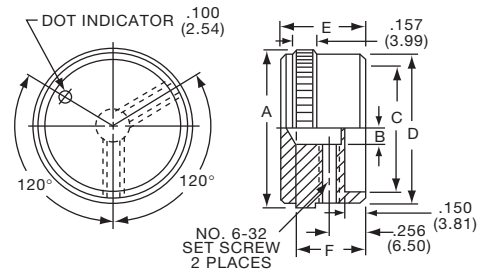

Knurl Grip with Top Dot Indicator						
Tyco Electronics	Alcoswitch	Color	A	B	C	D	E	F
8-1437621-0	KE500AB1/8	Ntl. - Blk.	.500(12.7)	.126(3.20)	.382(9.70)	.460(11.7)	.625(15.9)	.512(13.0)
7-1437621-9	KE500AB1/4	Ntl. - Blk.	.500(12.7)	.126(3.20)	.382(9.70)	.460(11.7)	.625(15.9)	.512(13.0)
8-1437621-1	KE700AB1/4	Ntl. - Blk.	.740(18.8)	.251(6.38)	.630(16.0)	.708(18.0)	.625(15.9)	.512(13.0)
8-1437621-2	KE900AB1/4	Ntl. - Blk.	.93(23.8)	.251(6.38)	.787(20.0)	.900(22.9)	.625(15.9)	.512(13.0)
7-1437621-8	KE1250AB1/4	Ntl. - Blk.	1.25(31.8)	.251(6.38)	1.06(26.9)	1.17(29.7)	.625(15.9)	.512(13.0)