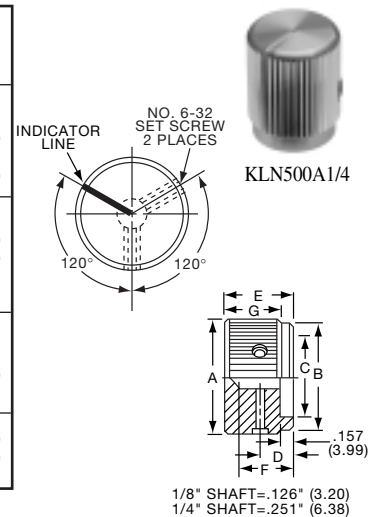

Tyco			Straight Knurl with Top and Side Indicator						
Electronics	Alcoswitch	Color	A	B	C	D	E	F	G
9-1437621-7	KLN500A1/8	Natural	.500(12.7)	0.445(11.3)	.374(9.50)	.281(7.14)	.625(15.9)	.512(13.0)	.527(13.4)
9-1437621-6	KLN500A1/4	Natural	.500(12.7)	0.445(11.3)	.374(9.50)	.281(7.14)	.625(15.9)	.512(13.0)	.527(13.4)
9-1437621-9	KLN500B1/8	Black	.500(12.7)	0.445(11.3)	.374(9.50)	.281(7.14)	.625(15.9)	.512(13.0)	.527(13.4)
9-1437621-8	KLN500B1/4	Black	.500(12.7)	0.445(11.3)	.374(9.50)	.281(7.14)	.625(15.9)	.512(13.0)	.527(13.4)
1437622-1	KLN500S1/4	Smoke	.500(12.7)	0.445(11.3)	.374(9.50)	.281(7.14)	.625(15.9)	.512(13.0)	.527(13.4)
1437622-2	KLN700A1/4	Natural	.740(18.8)	.685(17.4)	.591(15.0)	.281(7.14)	.625(15.9)	.512(13.0)	.527(13.4)
1437622-3	KLN700B1/4	Black	.740(18.8)	.685(17.4)	.591(15.0)	.281(7.14)	.625(15.9)	.512(13.0)	.527(13.4)
1437622-4	KLN700B1/8	Black	.740(18.8)	.685(17.4)	.591(15.0)	.281(7.14)	.625(15.9)	.512(13.0)	.527(13.4)
1437622-5	KLN700S1/4	Smoke	.740(18.8)	.685(17.4)	.591(15.0)	.281(7.14)	.625(15.9)	.512(13.0)	.527(13.4)
1437622-6	KLN900A1/4	Natural	.937(23.8)	.882(22.4)	0.709(18.0)	.281(7.14)	.625(15.9)	.512(13.0)	.527(13.4)
1437622-7	KLN900B1/4	Black	.937(23.8)	.882(22.4)	0.709(18.0)	.281(7.14)	.625(15.9)	.512(13.0)	.527(13.4)
1437622-8	KLN900S1/4	Smoke	.937(23.8)	.882(22.4)	0.709(18.0)	.281(7.14)	.625(15.9)	.512(13.0)	.527(13.4)
9-1437621-4	KLN1250A1/4	Natural	1.252(31.80)	1.195(30.35)	.984(25.0)	.281(7.14)	.625(15.9)	.512(13.0)	.527(13.4)
9-1437621-5	KLN1250B1/4	Black	1.252(31.80)	1.195(30.35)	.984(25.0)	.281(7.14)	.625(15.9)	.512(13.0)	.527(13.4)