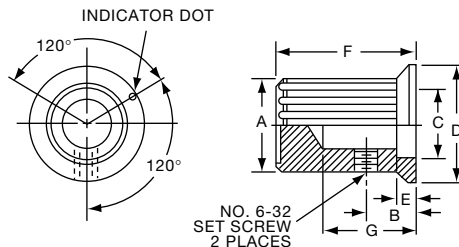

KUS SERIES

Tyco		Serrated Diamond Trim Cut with Dot Indicator							
Electronics	Alcoswitch	Color	A	B	C	D	E	F	G
2-1437623-9	KUS402B1/8	Black	.374(9.50)	.197(5.00)	.276(7.01)	.520(13.2)	.098(2.49)	.450(11.4)	.354(8.99)
3-1437623-0	KUS500B1/8	Black	.500(12.7)	.276(7.01)	.374(9.50)	.700(17.8)	.118(3.00)	.600(15.2)	.512(13.0)
	KUS500B1/4	Black	.500(12.7)	.276(7.01)	.374(9.50)	.700(17.8)	.118(3.00)	.600(15.2)	.512(13.0)
3-1437623-1	KUS700B1/4	Black	.740(18.8)	.276(7.01)	.591(15.0)	1.03(26.2)	.118(3.00)	.600(15.2)	.512(13.0)

Note: KUS402B1/8 has #4.40 setscrew