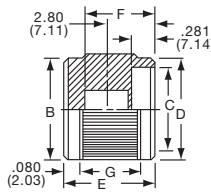

KN SERIES

KN501A1/4

NO. 6-32 SET SCREW 2 PLACES
1/8" SHAFT=.126" (3.20)
1/4" SHAFT=.251" (6.38)

ARROW INDICATOR

Tyco Straight Knurl with Arrowhead Indicator								
Electronics	Alcoswitch	Color	A	B	C	D	E	G
5-1437622-1	KN501A1/8	Natural	.500(12.7)	.445(11.3)	.374(9.50)	.445(11.3)	.625(15.9)	.512(13.0)
5-1437622-0	KN501A1/4	Natural	.500(12.7)	.445(11.3)	.374(9.50)	.445(11.3)	.625(15.9)	.512(13.0)
5-1437622-3	KN501B1/8	Black	.500(12.7)	.445(11.3)	.374(9.50)	.445(11.3)	.625(15.9)	.512(13.0)
5-1437622-2	KN501B1/4	Black	.500(12.7)	.445(11.3)	.374(9.50)	.445(11.3)	.625(15.9)	.512(13.0)
6-1437622-2	KN701A1/4	Natural	.750(19.1)	.695(17.7)	.590(15.0)	.695(17.7)	.625(15.9)	.512(13.0)
6-1437622-3	KN701B1/4	Black	.750(19.1)	.695(17.7)	.590(15.0)	.695(17.7)	.625(15.9)	.512(13.0)
Two Toned			Body-Top					
5-1437622-5	KN501BA1/8	Blk. - Ntl.	.500(12.7)	.445(11.3)	.374(9.50)	.445(11.3)	.625(15.9)	.512(13.0)
5-1437622-4	KN501BA1/4	Blk. - Ntl.	.500(12.7)	.445(11.3)	.374(9.50)	.445(11.3)	.625(15.9)	.512(13.0)
6-1437622-5	KN701BA1/8	Blk. - Ntl.	.750(19.1)	.695(17.7)	.590(15.0)	.695(17.7)	.625(15.9)	.512(13.0)
6-1437622-4	KN701BA1/4	Blk. - Ntl.	.750(19.1)	.695(17.7)	.590(15.0)	.695(17.7)	.625(15.9)	.512(13.0)