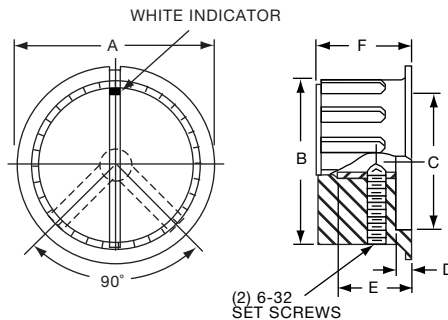

PKX SERIES

Tyco Ribbed Body, Matte Finish with White Square Indicator on Top							
Electronics	Alcoswitch	A	B	C	D	E	F
1-1437625-1	PKX100B1/4	1.17(29.7)	.970(24.6)	.780(19.81)	.114(2.90)	.570(14.48)	.674(17.12)
1-1437625-2	PKX110B1/4	1.37(34.8)	1.120(28.45)	.940(23.88)	.100(2.54)	.527(13.38)	.705(17.91)
1-1437625-3	PKX130B1/4	1.57(40.0)	1.308(33.22)	1.09(27.6)	.118(3.00)	.623(15.82)	.750(19.05)

K

P Series