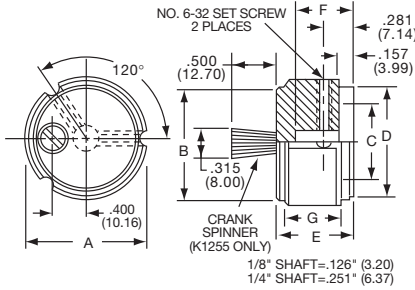

Knobs, Machined Aluminum

K SERIES

Tyco 3 Flute Design with and without Indicator Line									
Electronics	Alcoswitch	Color	A	B	C	D	E	F	G
1437621-7	K500A1/8	Natural	.500(12.7)	.430(10.9)	.374(9.50)	.430(10.9)	.625(15.9)	.429(10.9)	.512(13.0)
1437621-6	K500A1/4	Natural	.500(12.7)	.430(10.9)	.374(9.50)	.430(10.9)	.625(15.9)	.429(10.9)	.512(13.0)
1437621-9	K500B1/8	Black	.500(12.7)	.430(10.9)	.374(9.50)	.430(10.9)	.625(15.9)	.429(10.9)	.512(13.0)
1437621-8	K500B1/4	Black	.500(12.7)	.430(10.9)	.374(9.50)	.430(10.9)	.625(15.9)	.429(10.9)	.512(13.0)
1-1437621-0	K700A1/4	Natural	.740(18.8)	.655(16.6)	.591(15.0)	.655(16.6)	.625(15.9)	.429(10.9)	.512(13.0)
1-1437621-1	K700B1/4	Black	.740(18.8)	.655(16.6)	.591(15.0)	.655(16.6)	.625(15.9)	.429(10.9)	.512(13.0)
1-1437621-3	K900A1/4	Natural	.937(23.8)	.817(20.8)	.709(18.0)	.817(20.8)	.625(15.9)	.429(10.9)	.512(13.0)
1-1437621-4	K900B1/4	Black	.937(23.8)	.817(20.8)	.709(18.0)	.817(20.8)	.625(15.9)	.429(10.9)	.512(13.0)
1437621-2	K1250A1/4	Natural	1.25(31.8)	1.11(28.2)	.984(25.0)	1.11(28.2)	.750(19.1)	.554(14.1)	.630(16.00)
1437621-3	K1250B1/4	Black	1.25(31.8)	1.11(28.2)	.984(25.0)	1.11(28.2)	.750(19.1)	.554(14.1)	.630(16.00)
Less Indicator									
1437621-4	K1251B1/4	Black	1.25(31.8)	1.11(28.2)	.984(25.0)	1.11(28.2)	.750(19.1)	.554(14.1)	.630(16.00)
With Crank Spinner + Less Indicator									
	K1255A1/4	Natural	1.25(21.8)	1.11(28.2)	.984(25.0)	1.11(28.2)	.750(19.1)	.554(14.1)	.630(16.00)
1437621-5	K1255B1/4	Black	1.25(31.8)	1.11(28.2)	.984(25.0)	1.11(28.2)	.750(19.1)	.554(14.1)	.630(16.00)

KA SERIES