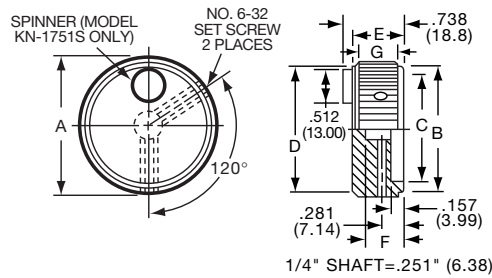

KN SERIES

1/4" SHAFT=.251" (6.38)

Tyco Straight Knurl with & without "Fingertip" Spinner								
Electronics	Alcoswitch	Color	A	B	C	D	E	G
Less Indicator								
3-1437622-2	KN1751A1/4	Natural	1.75(44.5)	1.55(39.4)	1.38(35.1)	1.65(41.9)	.620(15.0)	.508(12.9)
3-1437622-6	KN1751B1/4	Black	1.75(44.5)	1.55(39.4)	1.38(35.1)	1.65(41.9)	.620(15.8)	.508(12.9)
Two Toned								
3-1437622-3	KN1751AB1/4	Ntl. - Blk.	1.75(44.5)	1.55(39.4)	1.38(35.1)	1.65(41.9)	.620(15.8)	.508(12.9)
3-1437622-7	KN1751BA1/4	Blk. - Natural	1.75(44.5)	1.55(39.4)	1.38(35.1)	1.65(41.9)	.620(15.8)	.508(12.9)
With Indicator								
3-1437622-5	KN1750A1/4	Natural	1.75(44.5)	1.55(39.4)	1.38(35.1)	1.65(41.9)	.620(15.8)	.508(12.9)
3-1437622-1	KN1750B1/4	Black	1.75(44.5)	1.55(39.4)	1.38(35.1)	1.65(41.9)	.620(15.8)	.508(12.9)
With Spinner/Less Indicator								
3-1437622-5	KN1751AS1/4	Natural	1.75(44.5)	1.55(39.4)	1.38(35.1)	1.65(41.9)	.620(15.8)	.508(12.9)
3-1437622-8	KN1751BS1/4	Black	1.75(44.5)	1.55(39.4)	1.38(35.1)	1.65(41.9)	.620(15.8)	.508(12.9)

K

K Series

K8