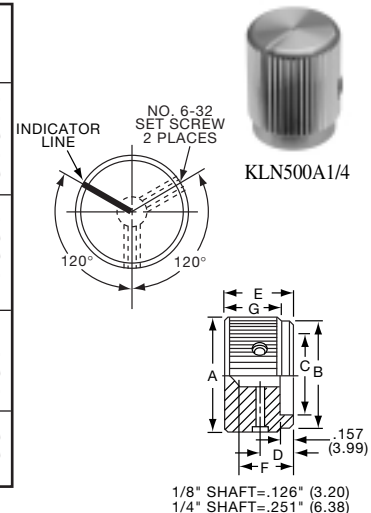

Tyco			Straight Knurl with Top and Side Indicator						
Electronics	Alcoswitch	Color	A	B	C	D	E	F	G
9-1437621-7	KLN500A1/8	Natural	.500(12.7)	0.445(11.3)	.374(9.50)	.281(7.14)	.625(15.9)	.512(13.0)	.527(13.4)
9-1437621-6	KLN500A1/4	Natural	.500(12.7)	0.445(11.3)	.374(9.50)	.281(7.14)	.625(15.9)	.512(13.0)	.527(13.4)
9-1437621-9	KLN500B1/8	Black	.500(12.7)	0.445(11.3)	.374(9.50)	.281(7.14)	.625(15.9)	.512(13.0)	.527(13.4)
9-1437621-8	KLN500B1/4	Black	.500(12.7)	0.445(11.3)	.374(9.50)	.281(7.14)	.625(15.9)	.512(13.0)	.527(13.4)
1437622-1	KLN500S1/4	Smoke	.500(12.7)	0.445(11.3)	.374(9.50)	.281(7.14)	.625(15.9)	.512(13.0)	.527(13.4)
1437622-2	KLN700A1/4	Natural	.740(18.8)	.685(17.4)	.591(15.0)	.281(7.14)	.625(15.9)	.512(13.0)	.527(13.4)
1437622-3	KLN700B1/4	Black	.740(18.8)	.685(17.4)	.591(15.0)	.281(7.14)	.625(15.9)	.512(13.0)	.527(13.4)
1437622-4	KLN700B1/8	Black	.740(18.8)	.685(17.4)	.591(15.0)	.281(7.14)	.625(15.9)	.512(13.0)	.527(13.4)
1437622-5	KLN700S1/4	Smoke	.740(18.8)	.685(17.4)	.591(15.0)	.281(7.14)	.625(15.9)	.512(13.0)	.527(13.4)
1437622-6	KLN900A1/4	Natural	.937(23.8)	.882(22.4)	0.709(18.0)	.281(7.14)	.625(15.9)	.512(13.0)	.527(13.4)
1437622-7	KLN900B1/4	Black	.937(23.8)	.882(22.4)	0.709(18.0)	.281(7.14)	.625(15.9)	.512(13.0)	.527(13.4)
1437622-8	KLN900S1/4	Smoke	.937(23.8)	.882(22.4)	0.709(18.0)	.281(7.14)	.625(15.9)	.512(13.0)	.527(13.4)
9-1437621-4	KLN1250A1/4	Natural	1.252(31.80)	1.195(30.35)	.984(25.0)	.281(7.14)	.625(15.9)	.512(13.0)	.527(13.4)
9-1437621-5	KLN1250B1/4	Black	1.252(31.80)	1.195(30.35)	.984(25.0)	.281(7.14)	.625(15.9)	.512(13.0)	.527(13.4)