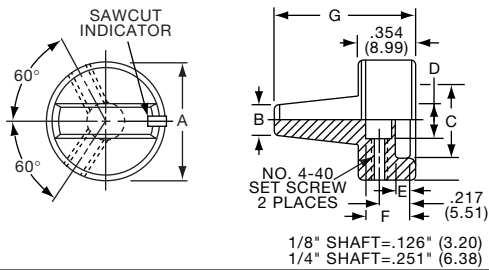

KBS SERIES

Control Knob with Straight Knurl and Skirt									
Tyco Electronics	Alcoswitch	Color	A	B	C	D	E	F	G
With 0-9 Numerals (36°)									
4-1437621-9	KBS500A101/8	Natural	.500(12.7)	.433(11.0)	.708(18.0)	1.00(25.4)	.950(24.1)	.826(21.0)	.655(16.7)
	KBS500A101/4	Natural	.500(12.7)	.433(11.0)	.708(18.0)	1.00(25.4)	.950(24.1)	.826(21.0)	.655(16.7)
5-1437621-3	KBS500B101/8	Black	.500(12.7)	.433(11.0)	.708(18.0)	1.00(25.4)	.950(24.1)	.826(21.0)	.655(16.7)
5-1437621-2	KBS500B101/4	Black	.500(12.7)	.433(11.0)	.708(18.0)	1.00(25.4)	.950(24.1)	.826(21.0)	.655(16.7)
With Indicator Line									
4-1437621-8	KBS500A1/8	Natural	.500(12.7)	.433(11.0)	.708(18.0)	1.00(25.4)	.950(24.1)	.826(21.0)	.655(16.7)
4-1437621-7	KBS500A1/4	Natural	.500(12.7)	.433(11.0)	.708(18.0)	1.00(25.4)	.950(24.1)	.826(21.0)	.655(16.7)
5-1437621-1	KBS500B1/8	Black	.500(12.7)	.433(11.0)	.708(18.0)	1.00(25.4)	.950(24.1)	.826(21.0)	.655(16.7)
5-1437621-0	KBS500B1/4	Black	.500(12.7)	.433(11.0)	.708(18.0)	1.00(25.4)	.950(24.1)	.826(21.0)	.655(16.7)