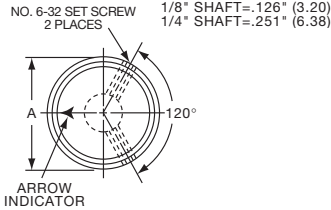

KN SERIES

Tyco Straight Knurl with Arrowhead Indicator								
Electronics	Alcoswitch	Color	A	B	C	D	E	G
5-1437622-1	KN501A1/8	Natural	.500(12.7)	.445(11.3)	.374(9.50)	.445(11.3)	.625(15.9)	.512(13.0)
5-1437622-0	KN501A1/4	Natural	.500(12.7)	.445(11.3)	.374(9.50)	.445(11.3)	.625(15.9)	.512(13.0)
5-1437622-3	KN501B1/8	Black	.500(12.7)	.445(11.3)	.374(9.50)	.445(11.3)	.625(15.9)	.512(13.0)
5-1437622-2	KN501B1/4	Black	.500(12.7)	.445(11.3)	.374(9.50)	.445(11.3)	.625(15.9)	.512(13.0)
6-1437622-2	KN701A1/4	Natural	.750(19.1)	.695(17.7)	.590(15.0)	.695(17.7)	.625(15.9)	.512(13.0)
6-1437622-3	KN701B1/4	Black	.750(19.1)	.695(17.7)	.590(15.0)	.695(17.7)	.625(15.9)	.512(13.0)
Two Toned			Body-Top					
5-1437622-5	KN501BA1/8	Blk. - Ntl.	.500(12.7)	.445(11.3)	.374(9.50)	.445(11.3)	.625(15.9)	.512(13.0)
5-1437622-4	KN501BA1/4	Blk. - Ntl.	.500(12.7)	.445(11.3)	.374(9.50)	.445(11.3)	.625(15.9)	.512(13.0)
6-1437622-5	KN701BA1/8	Blk. - Ntl.	.750(19.1)	.695(17.7)	.590(15.0)	.695(17.7)	.625(15.9)	.512(13.0)
6-1437622-4	KN701BA1/4	Blk. - Ntl.	.750(19.1)	.695(17.7)	.590(15.0)	.695(17.7)	.625(15.9)	.512(13.0)

KN SERIES