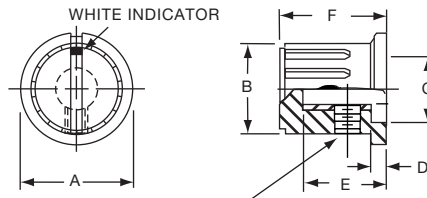

PKX SERIES

(1) 6-32 SET SCREW EXCEPT PKX-50B, (1) 4-40

Tyco Ribbed Body, Matte Finish with White Square Indicator on Top							
Electronics	Alcoswitch	A	B	C	D	E	F
1-1437625-5	PKX50B1/8	.590(15.0)	.472(12.0)	.374(9.49)	.059(1.50)	.463(11.76)	.551(14.0)
1-1437625-4	PKX50B1/4	.590(15.0)	.472(12.0)	.374(9.49)	.059(1.50)	.463(11.76)	.551(14.0)
1-1437625-7	PKX60B1/8	.787(20.0)	.625(15.9)	.472(12.0)	.078(1.98)	.510(13.0)	.598(15.2)
1-1437625-6	PKX60B1/4	.787(20.0)	.625(15.9)	.472(12.0)	.078(1.98)	.510(13.0)	.598(15.2)