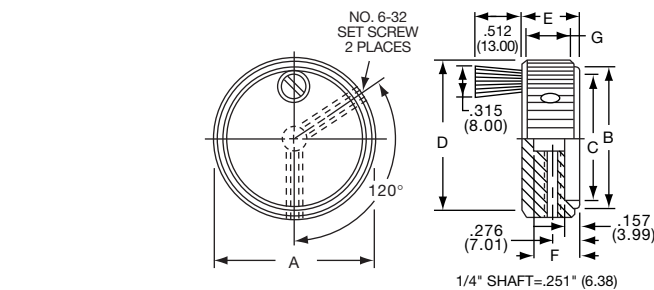

KN SERIES

KN500A1/4

KN900BA1/4

KN SERIES

KN1755BS1/4

Straight Knurl with "Crank" Spinner									
Tyco Electronics	Alcoswitch	Color Body-Top/Spin	A	B	C	D	E	F	G
4-1437622-1	KN1755AS1/4	Natural	1.76(44.7)	1.56(39.5)	.138(35.0)	1.65(41.8)	.630(16.0)	.512(13.0)	.492(12.5)
4-1437622-1	KN1755BS1/4	Black	1.76(44.7)	1.56(39.5)	.138(35.0)	1.65(41.8)	.630(16.0)	.512(13.0)	.492(12.5)
3-1437622-9	KN1755ABS1/4	Ntl.-Blk./Blk.	1.76(44.7)	1.56(39.5)	1.38(35.0)	1.65(41.8)	.630(16.0)	.512(13.0)	.492(12.5)
4-1437622-0	KN1755BAS1/4	Blk.-Ntl. Blk.	1.76(44.7)	1.56(39.5)	1.38(35.0)	1.65(41.8)	.630(16.0)	.512(13.0)	.492(12.5)