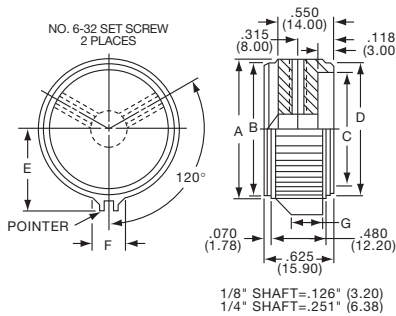

Tyco		Straight Knurl with Pointer and Indicator Line								
Electronics	Alcoswitch	Color	Body-Top	A	B	C	D	E	F	G
9-1437622-1	KPN500A1/8	Natural	.500(12.7)	.445(11.3)	.372(9.45)	.445(11.3)	.368(9.35)	.195(4.95)	.354(8.99)	
9-1437622-0	KPN500A1/4	Natural	.500(12.7)	.445(11.3)	.372(9.45)	.445(11.3)	.368(9.35)	.195(4.95)	.354(8.99)	
9-1437622-3	KPN500B1/8	Black	.500(12.7)	.445(11.3)	.372(9.45)	.445(11.3)	.368(9.35)	.195(4.95)	.354(8.99)	
9-1437622-2	KPN500B1/4	Black	.500(12.7)	.445(11.3)	.372(9.45)	.445(11.3)	.368(9.35)	.195(4.95)	.354(8.99)	
9-1437622-5	KPN700A1/4	Natural	.750(19.1)	.695(17.65)	.590(15.0)	.695(17.7)	.515(13.1)	.234(5.94)	.394(10.0)	
9-1437622-6	KPN700B1/4	Black	.750(19.1)	.695(17.65)	.590(15.0)	.695(17.7)	.515(13.1)	.234(5.94)	.394(10.0)	
9-1437622-7	KPN900A1/4	Natural	.937(23.8)	.882(22.40)	.692(17.6)	.882(22.4)	.630(16.0)	.276(7.01)	.350(8.90)	
9-1437622-9	KPN900B1/4	Black	.937(23.8)	.882(22.40)	.692(17.6)	.882(22.4)	.630(16.0)	.276(7.01)	.350(8.90)	

KS SERIES