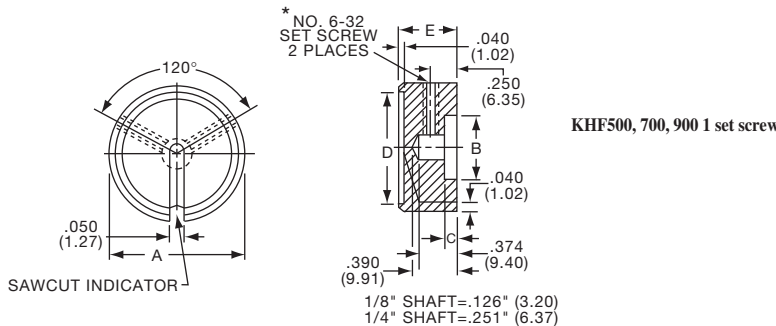

Knobs, Machined Aluminum

KFS SERIES

Tyco			Straight Knurl with Indicator on Skirt						
Electronics	Alcoswitch	Color	A	B	C	D	E	F	G
8-1437621-6	KFS400B1/8	Black Matte	.380(9.65)	.382(9.70)	.256(6.50)	.500(12.7)	.098(2.49)	.469(11.9)	.591(15.0)
8-1437621-8	KFS500B1/8	Black Matte	.500(12.7)	.382(9.70)	.252(6.48)	.630(16.0)	.161(4.09)	.469(11.9)	.630(16.0)
8-1437621-7	KFS500B1/4	Black Matte	.618(15.7)	.280(7.11)	.382(9.70)	1.00(25.4)	.161(4.09)	.630(16.0)	0.811(20.6)
8-1437621-9	KFS600B1/4	Black Matte	.618(15.7)	.280(7.11)	.382(9.70)	1.00(25.4)	.161(4.09)	.630(16.0)	0.811(20.6)

KHF SERIES

Tyco			Plain Body with Top and Side Sawcut Indicator				
Electronics	Alcoswitch	Color	A	B	C	D	E
9-1437621-1	KHF500A1/4	Natural	.500(12.7)	.374(9.50)	.118(3.00)	.342(8.69)	.563(14.3)
9-1437621-2	KHF700A1/4	Natural	.740(18.8)	.590(15.0)	.118(3.00)	.592(15.0)	.563(14.3)
9-1437621-3	KHF900A1/4	Natural	.937(23.8)	.708(18.0)	.118(3.00)	.779(19.8)	.563(14.3)
*9-1437621-0	KHF1250A1/4	Natural	1.23(31.8)	.984(25.0)	.118(3.00)	1.08(27.5)	.563(14.3)

KLN SERIES