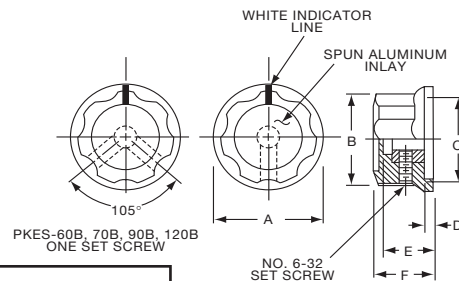

Knobs, Molded Phenolic

PKDT SERIES

Tyco Black Spin Cap with "Diamond Cut" and Arrow Indicator							
Electronics	Alcoswitch	A	B	C	D	E	F
3-1437624-9	PKDT70B1/4	1.03(26.0)	.738(18.8)	.720(18.3)	.098(2.49)	.500(12.7)	.635(16.1)
3-1437624-3	PKDT100B1/4	1.29(32.8)	1.02(25.9)	.860(21.8)	.042(1.07)	.500(12.7)	.638(16.2)

PKDT SERIES

Tyco Black Spin Cap with "Diamond Cut" & 0-10 Numerals							
Electronics	Alcoswitch	A	B	C	D	E	F
3-1437624-8	PKDT60B101/8	.778(19.8)	.605(15.4)	.560(12.5)	.060(1.53)	.392(9.96)	.562(14.3)
4-1437624-0	PKDT70B101/4	1.03(26.0)	.738(18.8)	.720(18.3)	.098(2.49)	.500(12.7)	.635(16.1)
3-1437624-4	PKDT100B101/4	1.29(32.8)	1.02(25.9)	.860(21.8)	.042(1.07)	.500(12.7)	.638(16.2)

PKE SERIES

Tyco Fluted with Indicator Line					
Electronics	Alcoswitch	A	B	C	E
4-1437624-4	PKE60B1/8	.626(15.9)	.472(12.0)	.091(2.31)	.394(10.0)
4-1437624-3	PKE60B1/4	.626(15.9)	.472(12.0)	.091(2.31)	.394(10.0)
4-1437624-5	PKE90B1/4	.890(22.6)	.724(18.4)	.098(2.49)	.480(12.2)

PKES SERIES

Tyco Fluted with Skirt and Indicator Line							
Electronics	Alcoswitch	A	B	C	D	E	F
5-1437624-1	PKES60B1/8	.748(19.0)	.618(15.7)	.460(11.7)	.090(2.29)	.370(9.40)	.470(11.9)
5-1437624-0	PKES60B1/4	.748(19.0)	.618(15.7)	.460(11.7)	.090(2.29)	.370(9.40)	.470(11.9)
5-1437624-2	PKES70B1/4	.855(21.7)	.744(18.9)	.705(17.9)	.080(2.03)	.421(10.7)	.526(13.4)
5-1437624-3	PKES90B1/4	1.01(25.7)	.889(22.6)	.846(21.5)	.079(2.01)	.421(10.7)	.570(14.5)
4-1437624-6	PKES120B1/4	1.30(32.9)	1.16(29.5)	1.02(25.9)	.118(3.00)	.500(12.7)	.628(16.0)
4-1437624-7	PKES140B1/4	1.50(38.1)	1.37(34.9)	1.22(30.9)	.118(3.00)	.540(13.7)	.693(17.6)
4-1437624-8	PKES150B1/4	1.77(44.9)	1.55(39.4)	1.41(35.9)	.118(3.00)	.733(18.6)	.831(21.1)