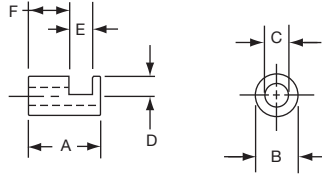

Knob Accessories

ACCESSORIES

Tyco		Shaft Hole Size Adaptors					
Electronics	Alcoswitch	A	B	C	D	E	F
9-1437627-6	KR1 (1/4"TO1/8")	.374(9.50)	.250(6.35)	.128(3.25)	.122(3.10)	.217(5.51)	.122(3.10)
9-1437627-7	KR2 (1/4"TO3/16")	.375(9.53)	.250(6.35)	.190(4.83)	.122(3.10)	.216(5.49)	.123(3.12)
9-1437627-8	KR3 (1/4"TO4MM)	.375(9.53)	.248(6.30)	.161(4.09)	.122(3.10)	.216(5.49)	.123(3.12)