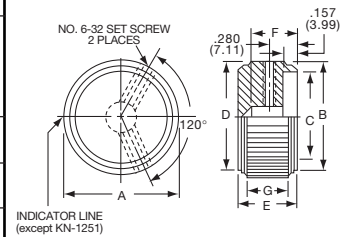

Knobs, Machined Aluminum

KN SERIES

Concentric Set with Straight Knurl with Indicator Lines									
Tyco Electronics	Alcoswitch	Color	A	B	C	D	E	F	G
5-1437622-6	KN5700A1/4	Natural	.750(19.1)	.500(12.7)	.590(15.0)	.700(17.8)	.625(15.9)	1.16(29.5)	.281(7.14)
5-1437622-7	KN5700B1/4	Black	.750(19.1)	.500(12.7)	.590(15.0)	.700(17.8)	.625(15.9)	1.16(29.5)	.281(7.14)

Straight Knurl with & without Indicator Line Diameter Dimensions