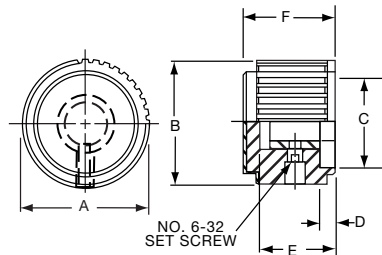

PKNT SERIES

Black Spin Cap with "Diamond Cut" Less Indicator							
Tyco							
Electronics	Alcoswitch	A	B	C	D	E	F
8-1437624-6	PKNT60B1/8	.591(15.0)	.579(14.7)	.394(10.0)	.079(2.01)	.394(10.0)	.472(11.9)
8-1437624-5	PKNT60B1/4	.591(15.0)	.579(14.7)	.394(10.0)	.079(2.01)	.394(10.0)	.472(11.9)
8-1437624-7	PKNT70B1/4	.787(19.9)	.764(19.4)	.571(14.5)	.098(2.49)	.492(12.5)	.591(14.7)
8-1437624-8	PKNT90B1/4	.984(25.0)	.957(24.3)	.748(19.0)	.098(2.49)	.591(15.0)	.689(17.5)