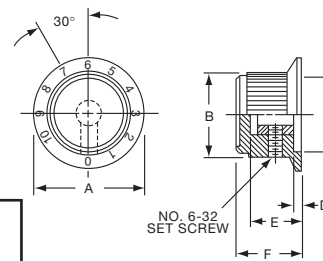

Knobs, Molded Phenolic

PKDT SERIES

Tyco Black Spin Cap with "Diamond Cut" and Arrow Indicator							
Electronics	Alcoswitch	A	B	C	D	E	F
3-1437624-9	PKDT70B1/4	1.03(26.0)	.738(18.8)	.720(18.3)	.098(2.49)	.500(12.7)	.635(16.1)
3-1437624-3	PKDT100B1/4	1.29(32.8)	1.02(25.9)	.860(21.8)	.042(1.07)	.500(12.7)	.638(16.2)

PKDT SERIES

Tyco Black Spin Cap with "Diamond Cut" & 0-10 Numerals							
Electronics	Alcoswitch	A	B	C	D	E	F
3-1437624-8	PKDT60B101/8	.778(19.8)	.605(15.4)	.560(12.5)	.060(1.53)	.392(9.96)	.562(14.3)
4-1437624-0	PKDT70B101/4	1.03(26.0)	.738(18.8)	.720(18.3)	.098(2.49)	.500(12.7)	.635(16.1)
3-1437624-4	PKDT100B101/4	1.29(32.8)	1.02(25.9)	.860(21.8)	.042(1.07)	.500(12.7)	.638(16.2)

PKE SERIES

Tyco Fluted with Indicator Line					
Electronics	Alcoswitch	A	B	C	E
4-1437624-4	PKE60B1/8	.626(15.9)	.472(12.0)	.091(2.31)	.394(10.0)
4-1437624-3	PKE60B1/4	.626(15.9)	.472(12.0)	.091(2.31)	.394(10.0)
4-1437624-5	PKE90B1/4	.890(22.6)	.724(18.4)	.098(2.49)	.480(12.2)

PKES SERIES

Tyco Fluted with Skirt and Indicator Line							
Electronics	Alcoswitch	A	B	C	D	E	F
5-1437624-1	PKES60B1/8	.748(19.0)	.618(15.7)	.460(11.7)	.090(2.29)	.370(9.40)	.470(11.9)
5-1437624-0	PKES60B1/4	.748(19.0)	.618(15.7)	.460(11.7)	.090(2.29)	.370(9.40)	.470(11.9)
5-1437624-2	PKES70B1/4	.855(21.7)	.744(18.9)	.705(17.9)	.080(2.03)	.421(10.7)	.526(13.4)
5-1437624-3	PKES90B1/4	1.01(25.7)	.889(22.6)	.846(21.5)	.079(2.01)	.421(10.7)	.570(14.5)
4-1437624-6	PKES120B1/4	1.30(32.9)	1.16(29.5)	1.02(25.9)	.118(3.00)	.500(12.7)	.628(16.0)
4-1437624-7	PKES140B1/4	1.50(38.1)	1.37(34.9)	1.22(30.9)	.118(3.00)	.540(13.7)	.693(17.6)
4-1437624-8	PKES150B1/4	1.77(44.9)	1.55(39.4)	1.41(35.9)	.118(3.00)	.733(18.6)	.831(21.1)