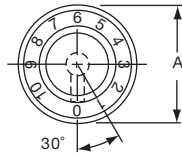

\*1 Set screw 180° from indicator line.

PKS1132B91/4

**Knobs, Molded Phenolic**

**PKS SERIES**

PKS90B1/4

PKS90B101/4

Tyco Straight Knurl with Aluminum Skirt Choice of Arrow or 1-10 Numbers									
Electronics	Alcoswitch	A	B	C	D	E	F	Marking	
1437625-5	PKS90B1/4	1.42(36.1)	.917(23.3)	.780(19.8)	.065(1.65)	.490(12.5)	.596(15.1)	Arrow	
1437625-6	PKS90B101/4	1.42(36.1)	.917(23.3)	.780(19.8)	.065(1.65)	.490(12.5)	.596(15.1)	Numbers	