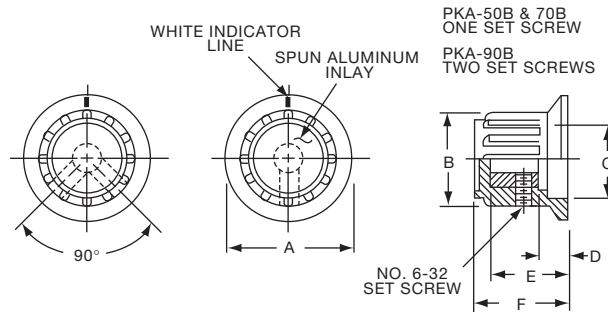

Knobs, Molded Phenolic

PKA SERIES

Tyco Electronics Alcoswitch		Ribbed with Line Indicator on Skirt					
		A	B	C	D	E	F
1-1437624-1	PKA50B1/8	.795(20.2)	.580(14.7)	.540(13.7)	.080(2.03)	.450(11.4)	.590(15.0)
1-1437624-0	PKA50B1/4	.795(20.2)	.580(14.7)	.540(13.7)	.080(2.03)	.450(11.4)	.590(15.0)
1-1437624-4	PKA55B1/8	.780(19.8)	.580(14.7)	.475(12.1)	.135(3.43)	.585(14.9)	.675(17.2)
1-1437624-3	PKA55B1/4	.780(19.8)	.580(14.7)	.475(12.1)	.135(3.43)	.585(14.9)	.675(17.2)
1-1437624-5	PKA70B1/4	.980(24.9)	.740(18.8)	.680(17.3)	.118(3.00)	.650(16.5)	.750(19.1)
1-1437624-7	PKA90B1/4	1.375(34.9)	.970(24.6)	.670(17.0)	.195(4.95)	.750(19.1)	.840(21.3)