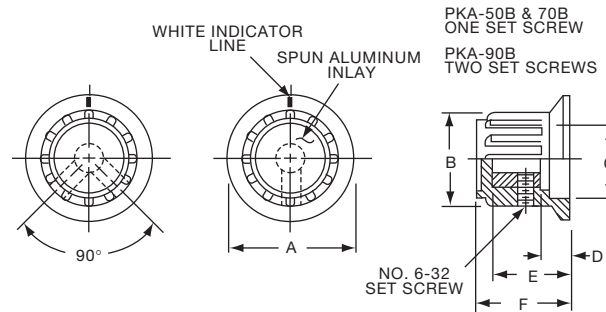

Knobs, Molded Phenolic

PKA SERIES

Tyco Electronics Alcoswitch		Ribbed with Line Indicator on Skirt					
		A	B	C	D	E	F
1-1437624-1	PKA50B1/8	.795(20.2)	.580(14.7)	.540(13.7)	.080(2.03)	.450(11.4)	.590(15.0)
1-1437624-0	PKA50B1/4	.795(20.2)	.580(14.7)	.540(13.7)	.080(2.03)	.450(11.4)	.590(15.0)
1-1437624-4	PKA55B1/8	.780(19.8)	.580(14.7)	.475(12.1)	.135(3.43)	.585(14.9)	.675(17.2)
1-1437624-3	PKA55B1/4	.780(19.8)	.580(14.7)	.475(12.1)	.135(3.43)	.585(14.9)	.675(17.2)
1-1437624-5	PKA70B1/4	.980(24.9)	.740(18.8)	.680(17.3)	.118(3.00)	.650(16.5)	.750(19.1)
1-1437624-7	PKA90B1/4	1.375(34.9)	.970(24.6)	.670(17.0)	.195(4.95)	.750(19.1)	.840(21.3)