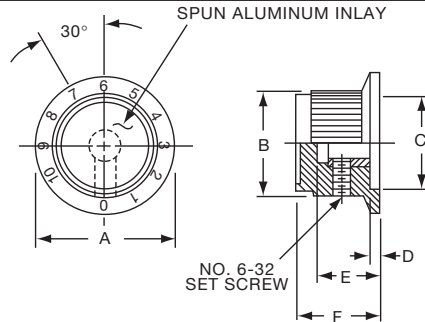

PKD SERIES

		Straight Knurl Skirt w/0-10 Numerals					
Tyco Electronics	Alcoswitch	A	B	C	D	E	F
3-1437624-0	PKD60B101/8	.780(19.8)	.566(14.4)	.487(12.4)	.059(1.5)	.492(12.5)	.563(14.3)
2-1437624-9	PKD60B101/4	.780(19.8)	.566(14.4)	.487(12.4)	.059(1.5)	.492(12.5)	.563(14.3)
3-1437624-2	PKD70B101/4	1.02(25.9)	.750(19.1)	.700(17.8)	.080(2.0)	.490(12.5)	.610(15.5)
2-1437624-6	PKD100B101/4	1.29(32.8)	1.00(25.4)	.865(22.0)	.050(1.3)	.500(12.7)	.590(15.0)

K

P Series