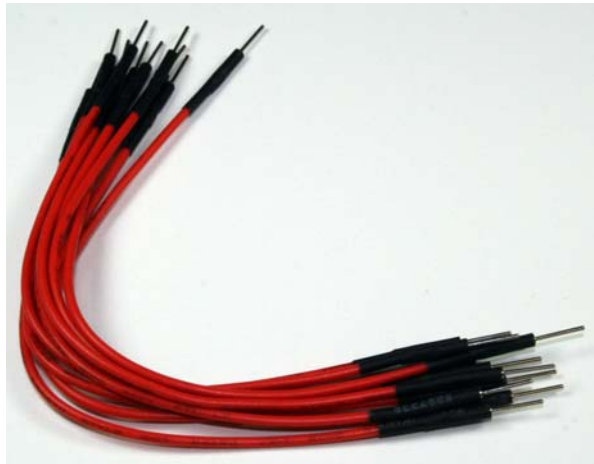

Twin Industries machine pin jumper wires are designed for easy insertion and extraction in Twin Industries solderless breadboards. Robust design supports repeat usage and quick design changes.
(10 jumper wires per pack)

FEATURES:

- 24awg wire
- Available in three lengths; 5cm, 10cm, 20cm
- Color coded by length
- Compatible with all Twin Industries solderless breadboards

PART NUMBER

TW-MP-10

Wire length: 10cm

PART NUMBER

TW-MP-20