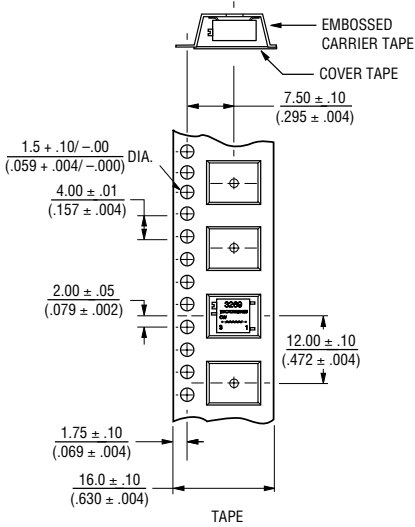

3269 - Packaging Specifications

BOURNS®

Packaging Specifications

(P Style)

(W & X Styles)

-1 as shown meets EIA Specification 481.
Units packaged 750 pieces per reel.

-2 as shown meets EIA Specification 481.
Units packaged 500 pieces per reel.