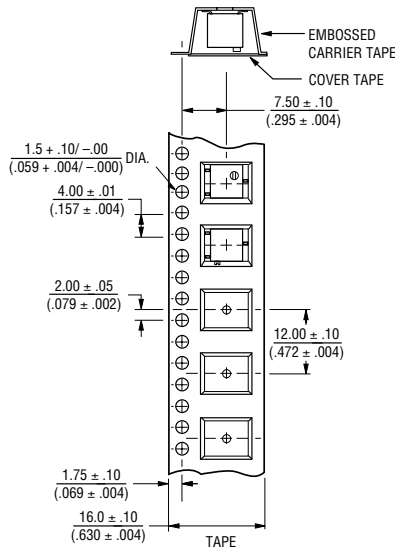

3269 - Packaging Specifications

BOURNS®

Packaging Specifications

(P Style)

(W & X Styles)

-1 as shown meets EIA Specification 481.
Units packaged 750 pieces per reel.

-2 as shown meets EIA Specification 481.
Units packaged 500 pieces per reel.